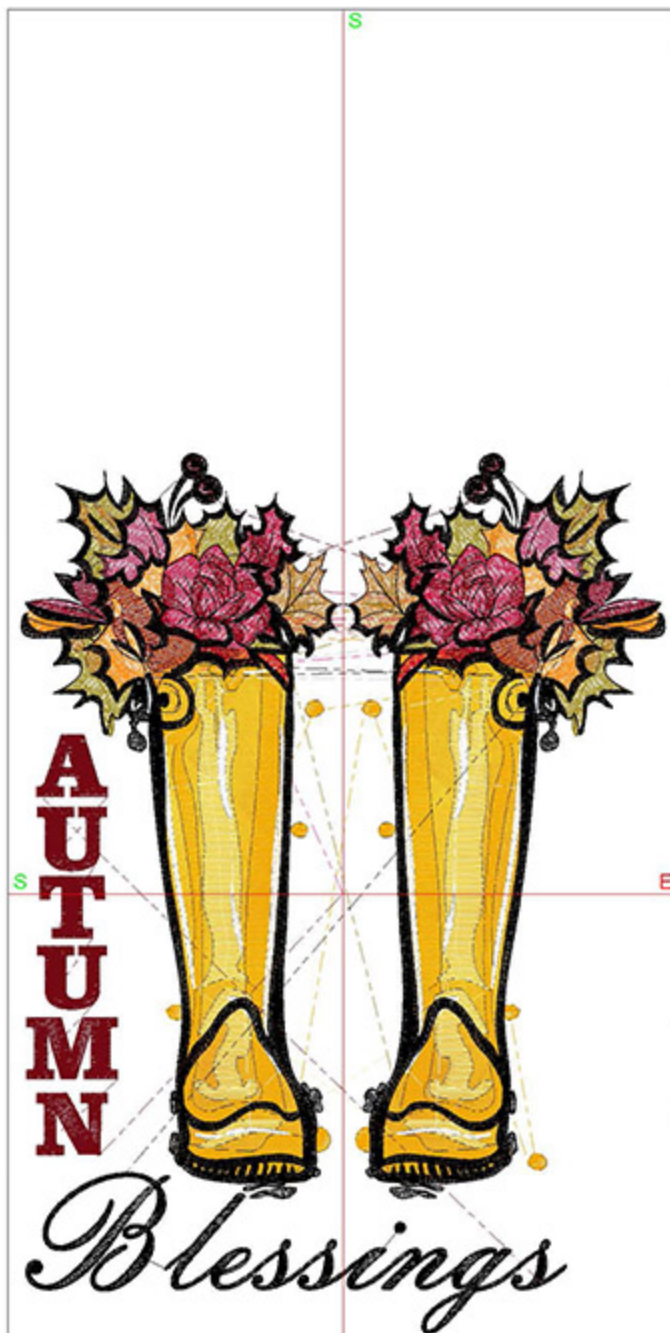

Color changes: 18

Trims: 81

Machine format: Bernina

Hoop: BERNINA Large Oval Hoop, 255 x 145, #26 (template violet)

Hoop template: violet

Foot: #26

Total bobbin: 59.45m

Color Sequence:

Machine runtime:

Module	Runtime (hr:min:sec)
Large	1:37:50

Design Worksheet

Zoom: 0.43

BERNINA Embroidery Software DesignerPlus

Name: SIFAutumnBlessings10x12.ART  
 Height: 300.0 mm  
 Width: 219.4 mm  
 Stitches: 78039  
 Colors: 15  
 Color changes: 18  
 Trims: 107  
 Machine format: Bernina  
 Hoop: BERNINA Large Oval Hoop, 255 x 145, #26 (template violet)  
 Hoop template: violet  
 Foot: #26  
 Total bobbin: 150.84m