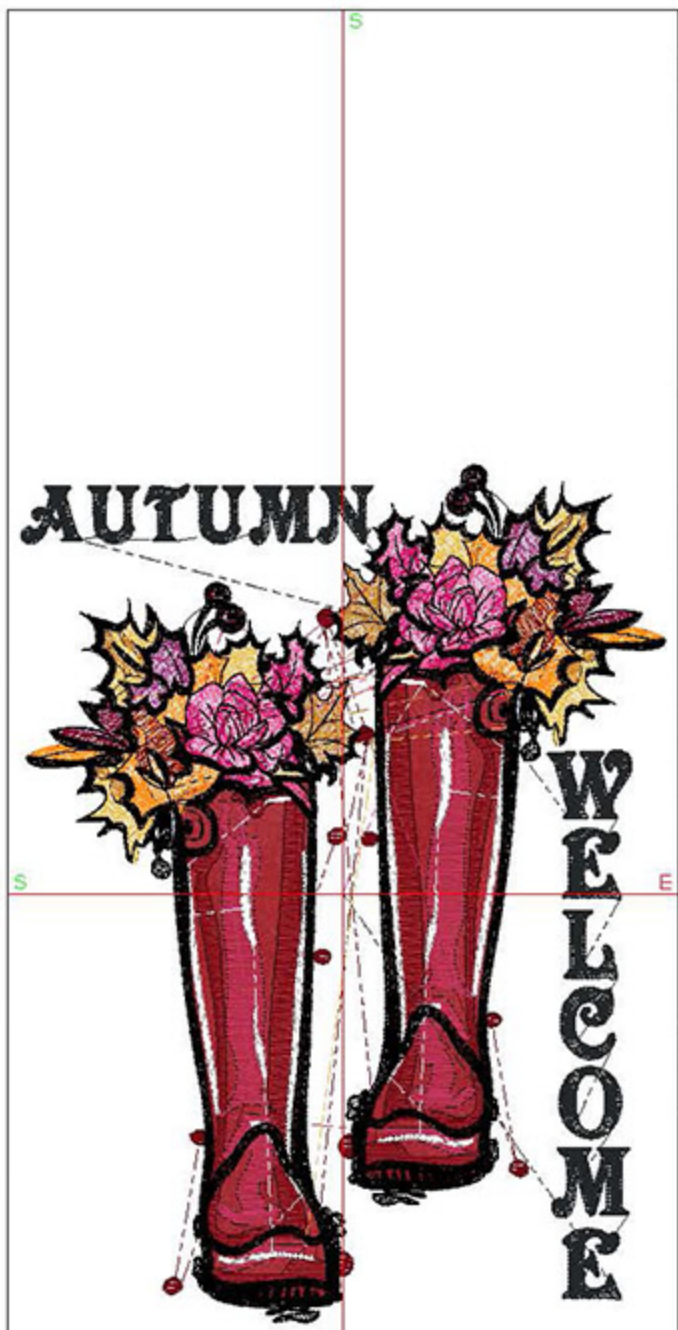

Design Worksheet

Zoom: 0.75

BERNINA Embroidery  
Software DesignerPlus

Name: SIFAutumnWelcome5x7.ART  
 Height: 169.2 mm  
 Width: 127.0 mm  
 Stitches: 40821  
 Colors: 15  
 Color changes: 18  
 Trims: 88  
 Machine format: Bernina  
 Hoop: BERNINA Large Oval Hoop, 255 x 145, #26 (template violet)  
 Hoop template: violet  
 Foot: #26  
 Total bobbin: 57.82m

Color Sequence:

#	Color	Code	Name	Chart
1.	57	1	Placement Line	Applique
2.	59	3	Tackdown	Applique
3.	30	30	Ghost Green	BERNINA
4.	57	1	Placement Line	Applique
5.	59	3	Tackdown	Applique
6.	30	30	Ghost Green	BERNINA
7.	8	1981	Carmine	Madeira Polyneon
8.	4	1681	Azalea	Madeira Polyneon
9.	10	1771	Whipped Butterscotch	Madeira Polyneon
10.	9	1773	Autumn Gold	Madeira Polyneon
11.	12	1710	Magenta	Madeira Polyneon
12.	6	1965	Orange Peel	Madeira Polyneon
13.	18	1990	Pink Rose	Madeira Polyneon
14.	19	1984	Orchid	Madeira Polyneon
15.	8	1981	Carmine	Madeira Polyneon
16.	11	1610	Silver	Madeira Polyneon
17.	3	1801	Super White	Madeira Polyneon
18.	2	1800	Emerald Black	Madeira Polyneon
19.	1	1800	Emerald Black	Madeira Polyneon

Machine runtime:  
**Module**      **Runtime (hr:min:sec)**  
 Large            1:09:41

Design Worksheet

Zoom: 0.63

BERNINA Embroidery  
Software DesignerPlus

Name: SIFAutumnWelcome6x8.ART

Height: 199.5 mm  
 Width: 149.8 mm  
 Stitches: 48610  
 Colors: 15  
 Color changes: 18  
 Trims: 92  
 Machine format: Bernina  
 Hoop: BERNINA Large Oval Hoop, 255 x 145, #26 (template violet)  
 Hoop template: violet  
 Foot: #26  
 Total bobbin: 75.88m