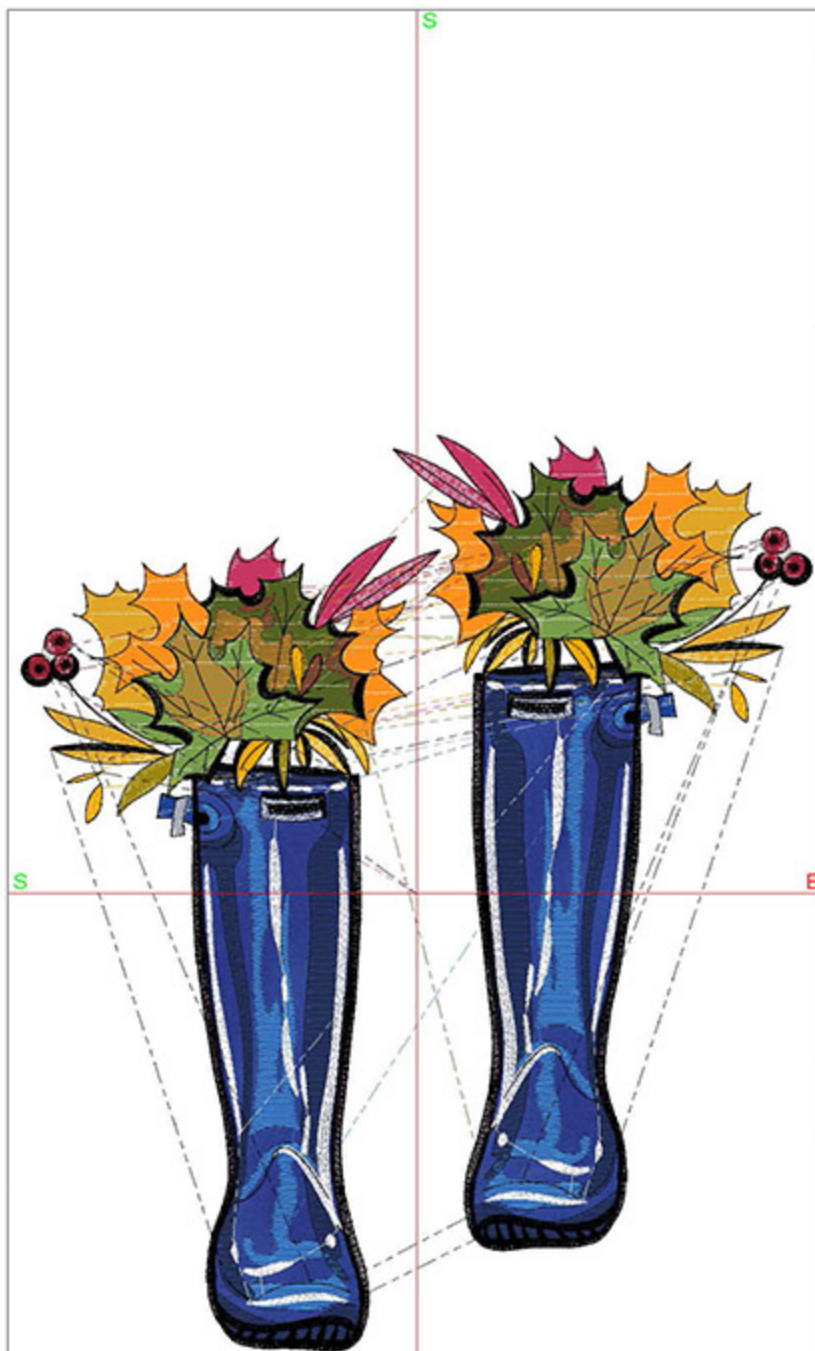

Machine runtime:

Module	Runtime (hr:min:sec)
Large	1:28:41

Design Worksheet

Zoom: 0.47

BERNINA Embroidery
Software DesignerPlus

Name: SIFNavyBoots10x12.ART

Height: 289.5 mm
 Width: 249.9 mm
 Stitches: 64539
 Colors: 19
 Color changes: 21
 Trims: 123
 Machine format: Bernina
 Hoop: EMP6 (300 x 200) (ATBRainboots5x7) ((null))
 Total bobbin: 127.86m