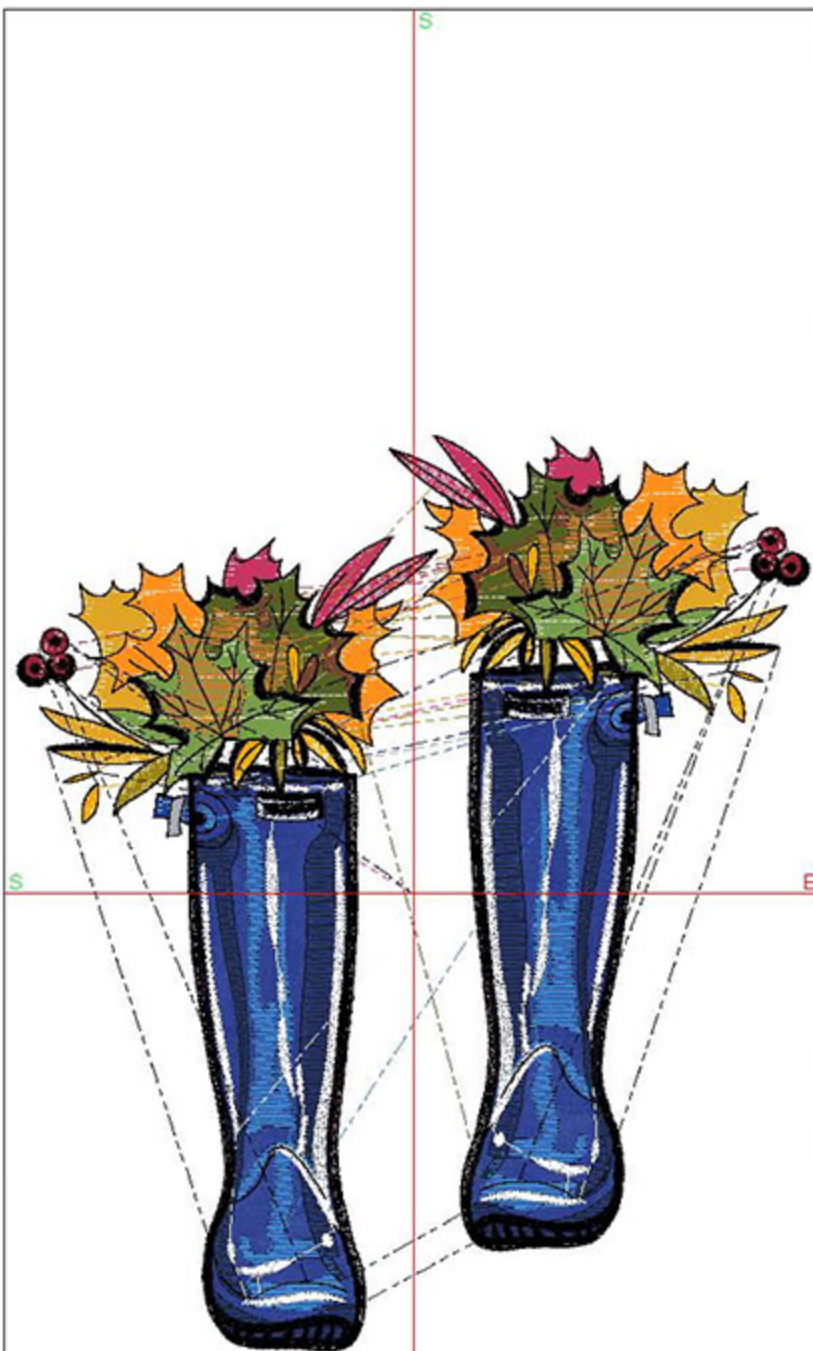

Design Worksheet

Zoom: 0.92

**BERNINA Embroidery
Software DesignerPlus**

Name: SIFNavyBoots5x7.ART

Height: 147.1 mm
 Width: 127.1 mm
 Stitches: 30220
 Colors: 19
 Color changes: 21
 Trims: 98
 Machine format: Bernina
 Hoop: EMP6 (300 x 200) (ATBRainboots5x7) ((null))
 Total bobbin: 41.73m

Machine runtime:

Module	Runtime (hr:min:sec)
Large	1:00:37

Design Worksheet

Zoom: 0.78

BERNINA Embroidery
Software DesignerPlus

Name: SIFNavyBoots6x8.ART

Height: 173.6 mm
 Width: 149.9 mm
 Stitches: 36027
 Colors: 19
 Color changes: 21
 Trims: 110
 Machine format: Bernina
 Hoop: EMP6 (300 x 200) (ATBRainboots5x7) ((null))
 Total bobbin: 54.18m