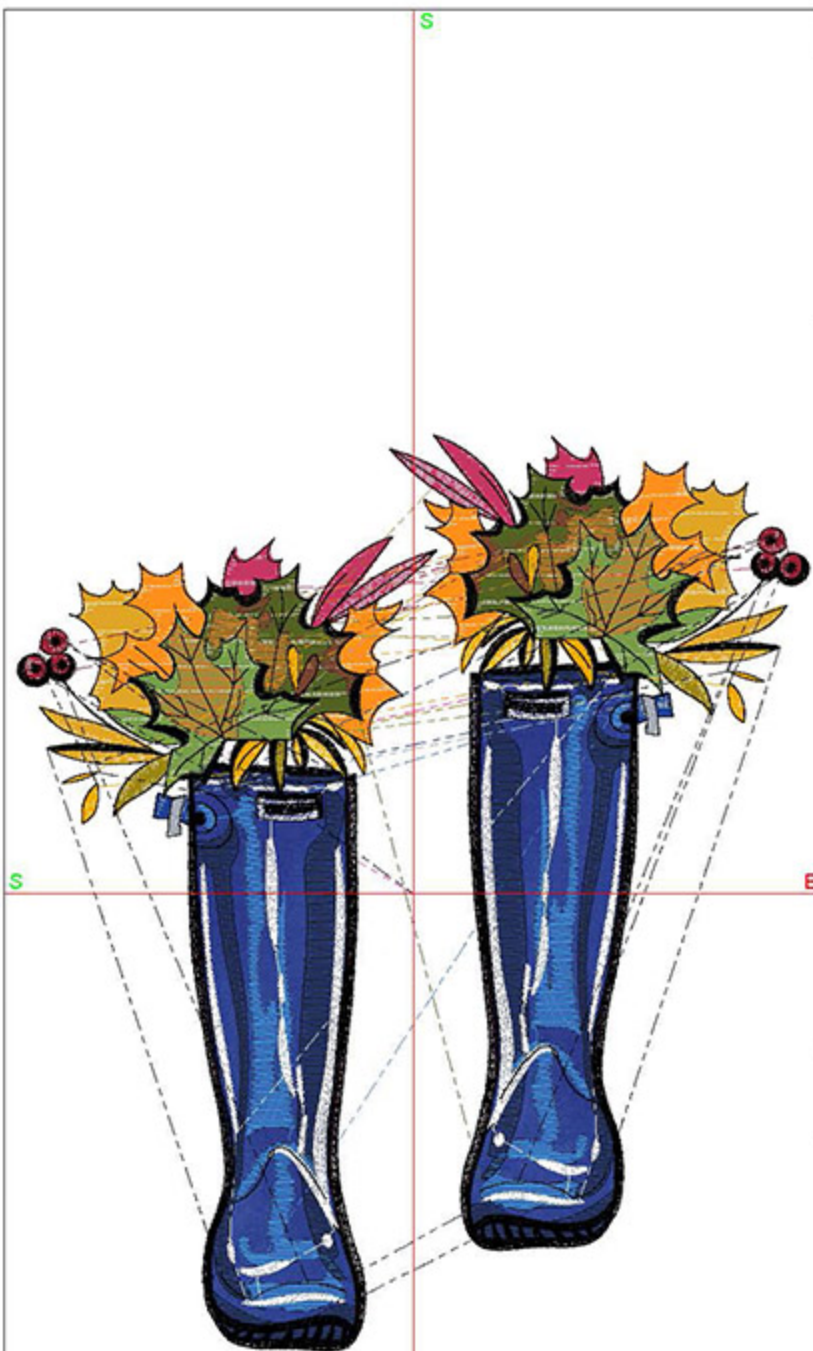

Machine runtime:

Module	Runtime (hr:min:sec)
Large	1:11:00

Design Worksheet

Zoom: 0.60

BERNINA Embroidery
Software DesignerPlus

Name: SIFNavyBoots8x10.ART

Height: 225.7 mm
 Width: 194.9 mm
 Stitches: 48119
 Colors: 19
 Color changes: 21
 Trims: 116
 Machine format: Bemina
 Hoop: EMP6 (300 x 200) (ATBRainboots5x7) ((null))
 Total bobbin: 83.44m