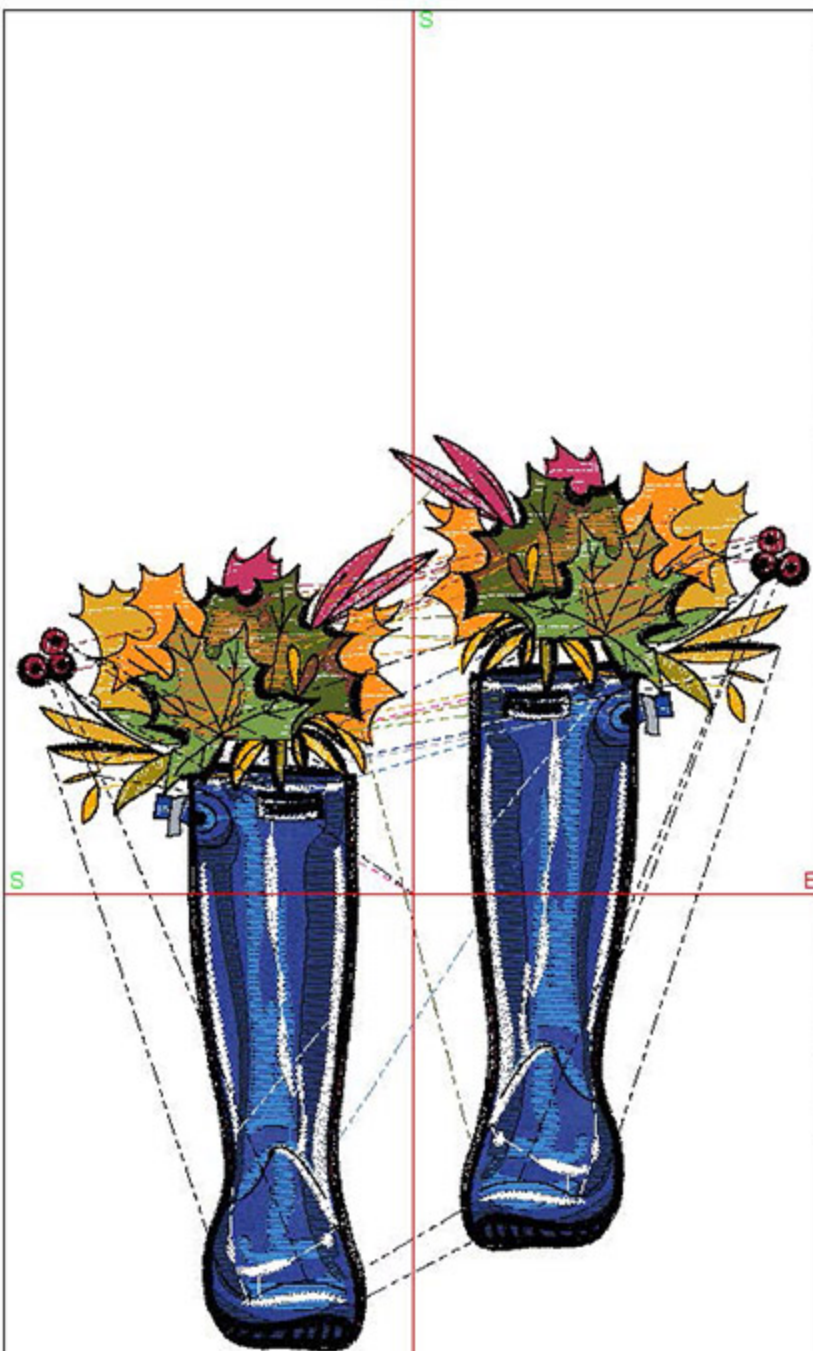

Design Worksheet

Zoom: 0.92

**BERNINA Embroidery
Software DesignerPlus**

Name: SIFNavyBoots5x7.ART

Height: 147.1 mm
 Width: 127.1 mm
 Stitches: 30220
 Colors: 19
 Color changes: 21
 Trims: 98
 Machine format: Bernina
 Hoop: EMP6 (300 x 200) (ATBRainboots5x7) ((null))
 Total bobbin: 41.73m

Color Sequence:

#	Color	Code Name	Chart
1.	57	1 Placement Line	Applique
2.	59	3 Tackdown	Applique
3.	54	54 Neon Red	BERNINA
4.	57	1 Placement Line	Applique
5.	59	3 Tackdown	Applique
6.	54	54 Neon Red	BERNINA
7.	8	1772 Military Gold	Madeira Polyneon
8.	15	1982 Sangria	Madeira Polyneon
9.	16	1681 Azalea	Madeira Polyneon
10.	10	1759 Medium Camo Green	Madeira Polyneon
11.	14	1965 Orange Peel	Madeira Polyneon
12.	3	1676 Hanukkuh Blue	Madeira Polyneon
13.	5	1733 Blue Jay	Madeira Polyneon
14.	4	1944 Blueberry Smash	Madeira Polyneon
15.	13	1769 Clover	Madeira Polyneon
16.	6	1505 Polished Silver	Madeira Polyneon
17.	11	1648 Celery	Madeira Polyneon
18.	35	1858 Chestnut	Madeira Polyneon
19.	7	1773 Autumn Gold	Madeira Polyneon
20.	12	1951 Pumpkin Chiffon	Madeira Polyneon
21.	2	1801 Super White	Madeira Polyneon
22.	1	1800 Emerald Black	Madeira Polyneon