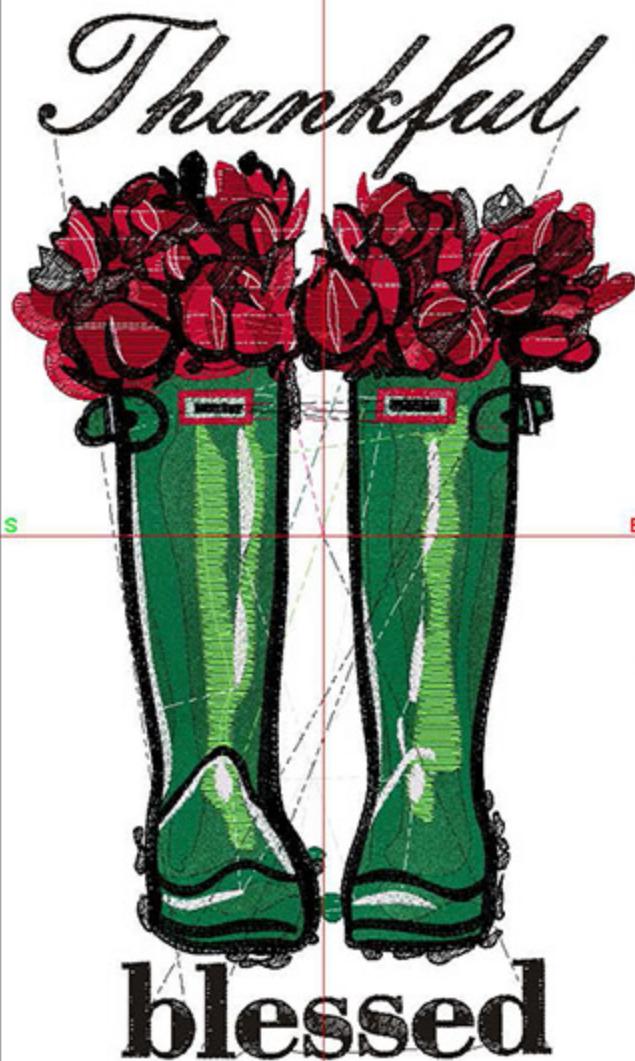

Design Worksheet

Zoom: 0.64

BERNINA Embroidery
Software DesignerPlus

Name: SIFTthankful8x10.ART

Height: 250.0 mm
Width: 147.2 mm
Stitches: 47772
Colors: 12
Color changes: 15
Trims: 52
Machine format: Bernina
Hoop: BERNINA Large Oval Hoop, 255 x 145, #26 (template violet)
Hoop template: violet
Foot: #26
Total bobbin: 90.81m

Color Sequence:

#	Color	Code	Name	Chart
1.	57	1	Placement Line	Applique
2.	59	3	Tackdown	Applique
3.	21	21	Sky Blue	BERNINA
4.	57	1	Placement Line	Applique
5.	59	3	Tackdown	Applique
6.	21	21	Sky Blue	BERNINA
7.	7	1610	Silver	Madeira Polyneon
8.	9	1747	Candy Apple Red	Madeira Polyneon
9.	10	1981	Carmin	Madeira Polyneon
10.	8	1707	Honeysuckle	Madeira Polyneon
11.	2	1851	Cadmium Green	Madeira Polyneon
12.	1	1748	Margarita Lime	Madeira Polyneon
13.	6	1801	Super White	Madeira Polyneon
14.	9	1747	Candy Apple Red	Madeira Polyneon
15.	5	1800	Emerald Black	Madeira Polyneon
16.	13	13	Black	BERNINA

Machine runtime:

Module	Runtime (hr:min:sec)
Large	1:13:24