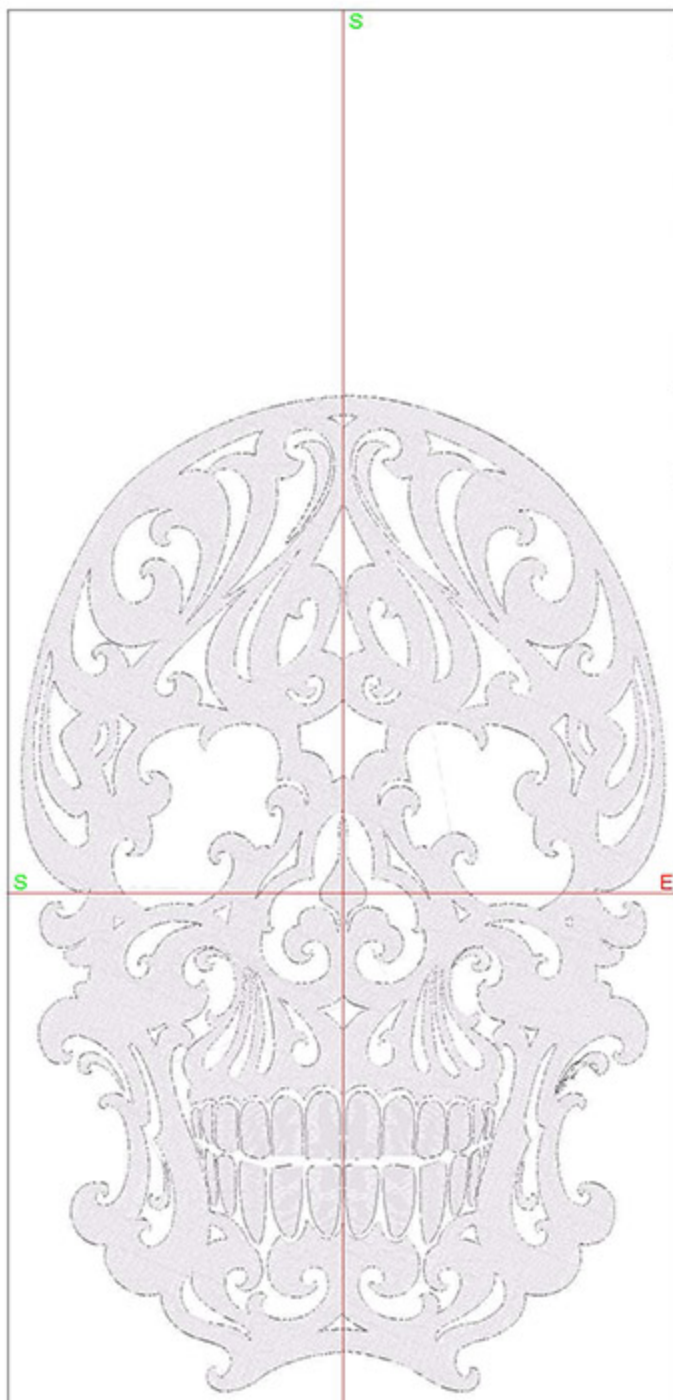

## Design Worksheet

Zoom: 0.84

BERNINA Embroidery  
Software DesignerPlus

Name: TATCutOutSkull5x7.ART

Height: 174.9 mm

Width: 113.2 mm

Stitches: 30661

Colors: 1

Color changes: 0

Trims: 9

Machine format: Bernina

Hoop: BERNINA Large Oval Hoop, 255 x 145, #26 (template violet)

Hoop template: violet

Foot: #26

Total bobbin: 56.40m

Color Sequence:

Design Worksheet

Zoom: 0.73

BERNINA Embroidery  
Software DesignerPlus

Name: TATCutOutSkull6x8.ART

Height: 199.8 mm

Width: 129.4 mm

Stitches: 36702

Colors: 1