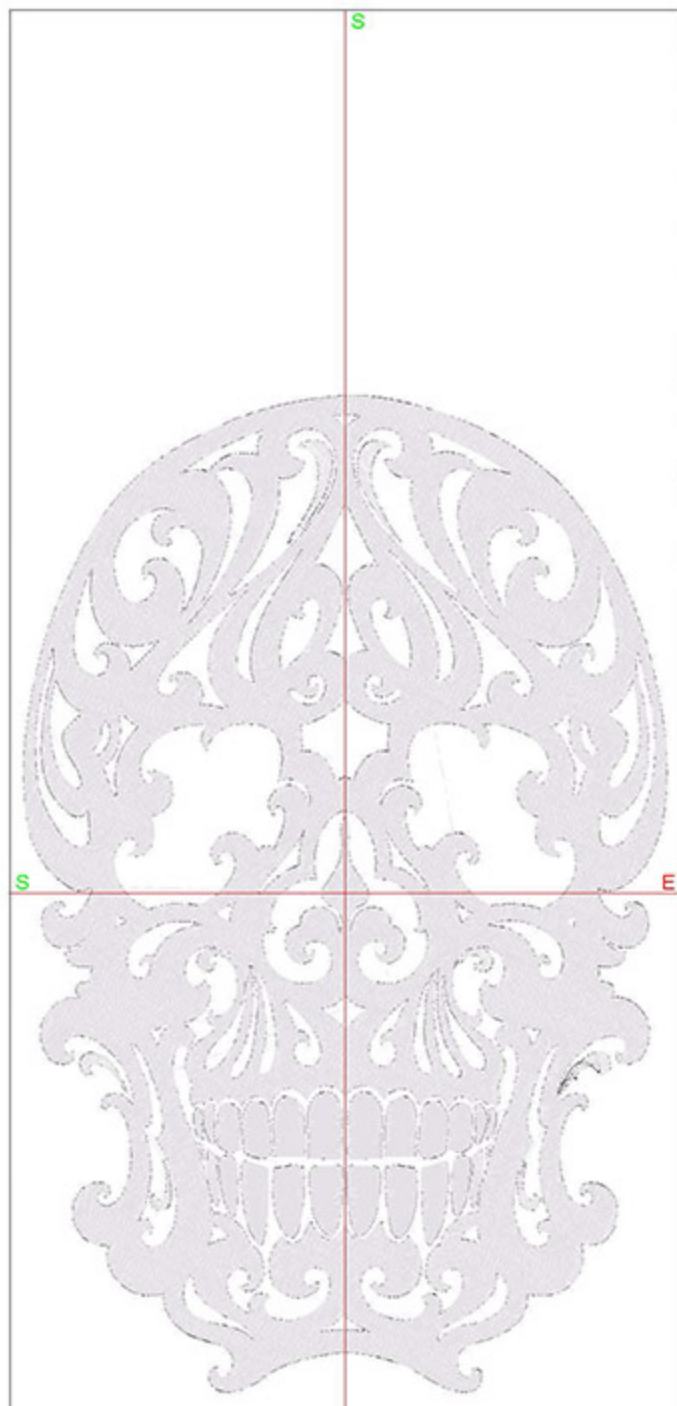

## Design Worksheet

Zoom: 0.84

BERNINA Embroidery  
Software DesignerPlus

Name: TATCutOutSkull5x7.ART

Height: 174.9 mm

Width: 113.2 mm

Stitches: 30661

Colors: 1

Large                              0:47:02

Design Worksheet

Zoom: 0.59

BERNINA Embroidery  
Software DesignerPlus

Name: TATCutOutSkull8x10.ART

Height: 249.6 mm

Width: 161.5 mm

Stitches: 50662

Colors: 1

Color changes: 0

Trims: 10

Machine format: Bernina

Hoop: BERNINA Large Oval Hoop, 255 x 145, #26 (template violet)

Hoop template: violet

Foot: #26

Total bobbin: 108.04m

## Design Worksheet

Zoom: 0.49

BERNINA Embroidery  
Software DesignerPlus

Name: TATCutOutSkull10x12.ART

Height: 299.7 mm

Width: 193.8 mm

Stitches: 66946

Colors: 1