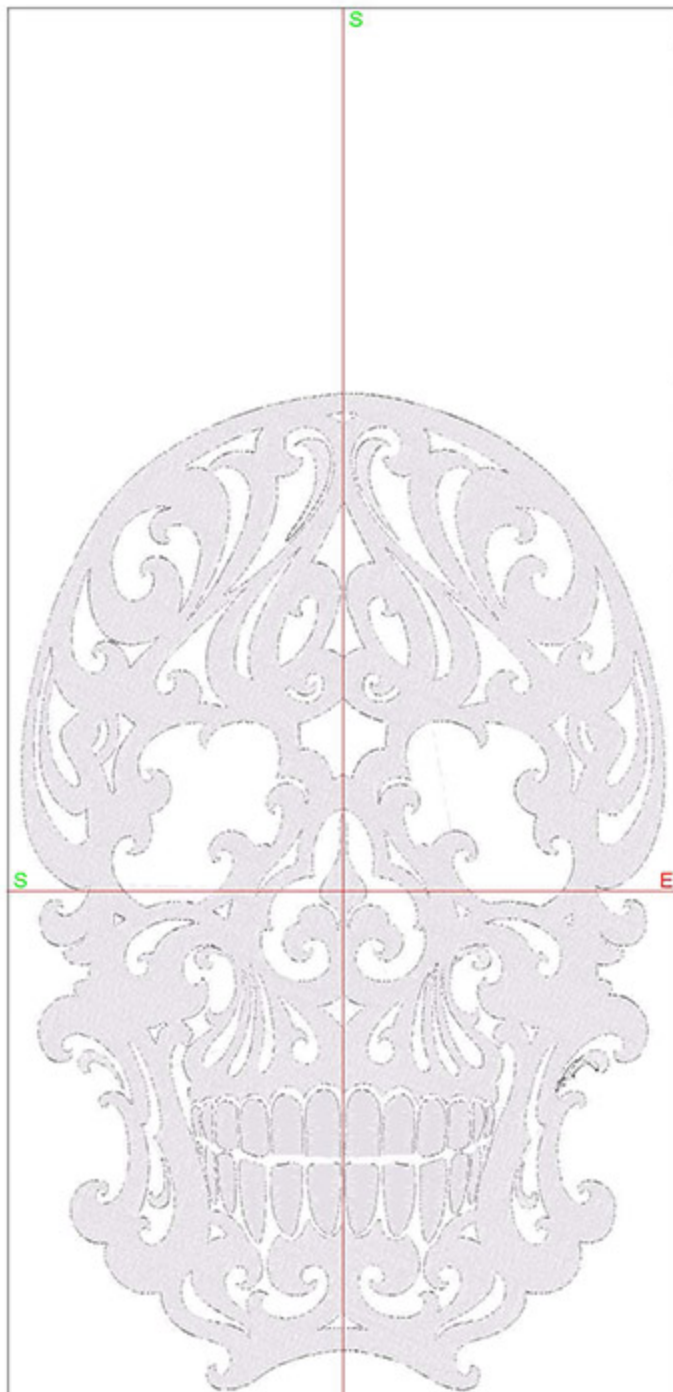

## Design Worksheet

Zoom: 0.84

BERNINA Embroidery  
Software DesignerPlus

Name: TATCutOutSkull5x7.ART

Height: 174.9 mm

Width: 113.2 mm

Stitches: 30661

Colors: 1

Design Worksheet

Zoom: 0.73

BERNINA Embroidery  
Software DesignerPlus

Name: TATCutOutSkull6x8.ART

Height: 199.8 mm

Width: 129.4 mm

Stitches: 36702

Colors: 1

Color changes: 0

Trims: 9

Machine format: Bernina

Hoop: BERNINA Large Oval Hoop, 255 x 145, #26 (template violet)

Hoop template: violet

Foot: #26

Total bobbin: 71.73m

Color Sequence:

Large                              0:47:02

Design Worksheet

Zoom: 0.59

BERNINA Embroidery  
Software DesignerPlus

Name: TATCutOutSkull8x10.ART

Height: 249.6 mm

Width: 161.5 mm

Stitches: 50662