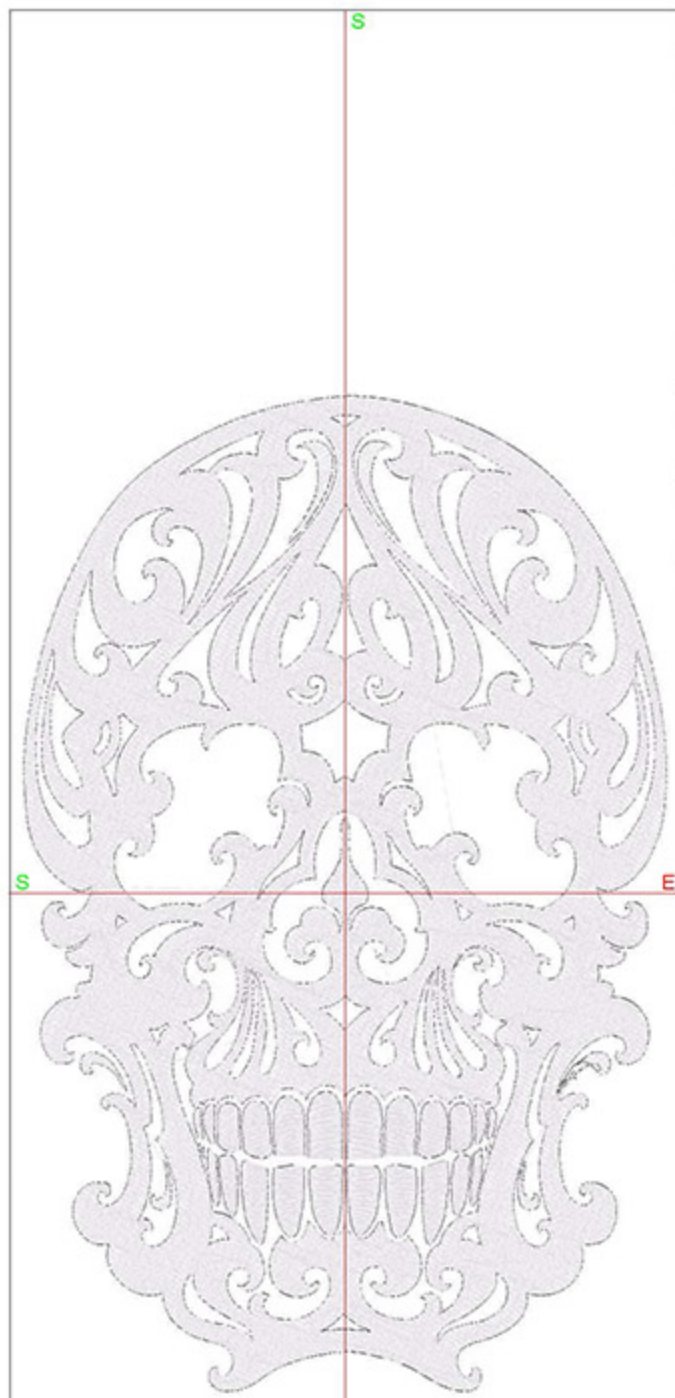

## Design Worksheet

Zoom: 0.84

BERNINA Embroidery  
Software DesignerPlus

Name: TATCutOutSkull5x7.ART

Height: 174.9 mm

Width: 113.2 mm

Stitches: 30661

Colors: 1

Color changes: 0

Trims: 9

Machine format: Bernina

Hoop: BERNINA Large Oval Hoop, 255 x 145, #26 (template violet)

Hoop template: violet

Foot: #26

Total bobbin: 56.40m

Color Sequence:

Design Worksheet

Zoom: 0.73

BERNINA Embroidery  
Software DesignerPlus

Name: TATCutOutSkull6x8.ART

Height: 199.8 mm

Width: 129.4 mm

Stitches: 36702

Colors: 1

Color changes: 0

Trims: 9

Machine format: Bernina

Hoop: BERNINA Large Oval Hoop, 255 x 145, #26 (template violet)

Hoop template: violet

Foot: #26

Total bobbin: 71.73m

Color Sequence: