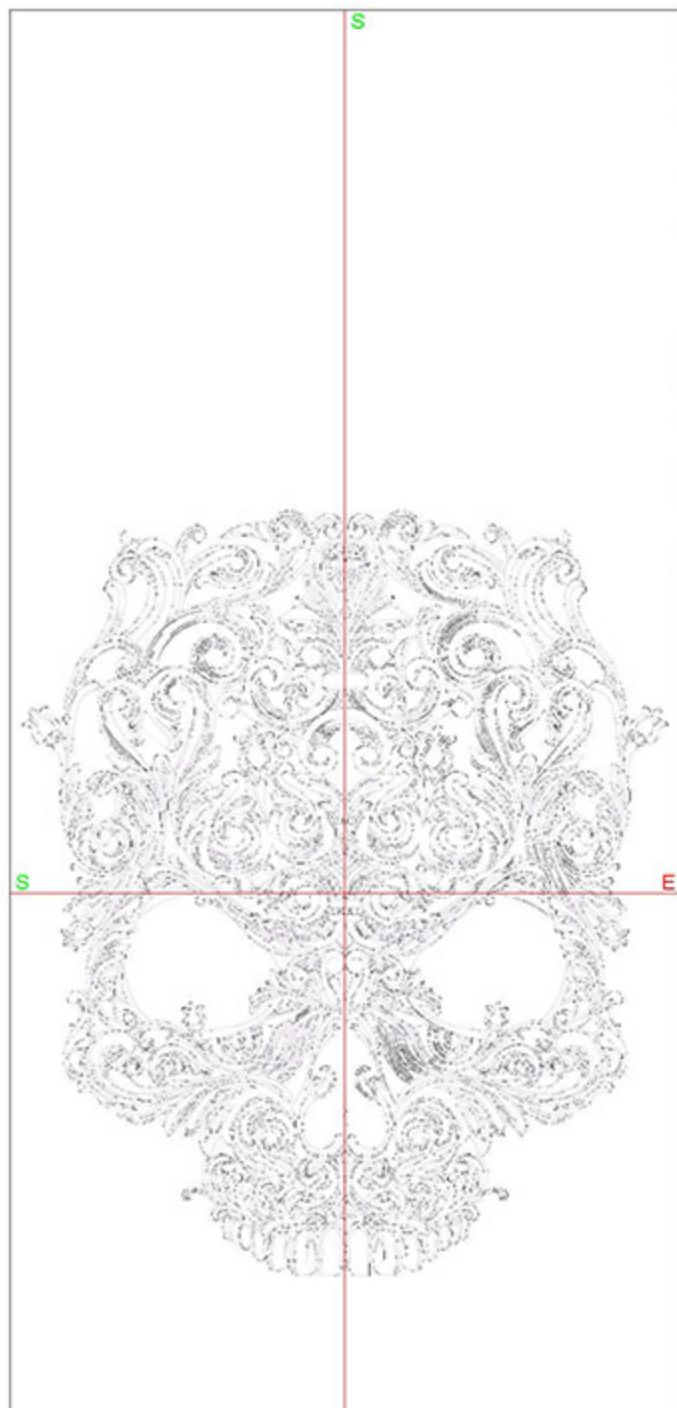

## Design Worksheet

Zoom: 0.75

BERNINA Embroidery  
Software DesignerPlus

	<b>Name:</b> TATLinedScrolledSkull5x7.ART										
	<b>Height:</b> 150.8 mm <b>Width:</b> 126.7 mm <b>Stitches:</b> 28729 <b>Colors:</b> 1 <b>Color changes:</b> 0 <b>Trims:</b> 5 <b>Machine format:</b> Bernina <b>Hoop:</b> BERNINA Large Oval Hoop, 255 x 145, #26 (template violet) <b>Hoop template:</b> violet <b>Foot:</b> #26 <b>Total bobbin:</b> 28.86m										
	<b>Color Sequence:</b> <table><thead><tr><th>#</th><th>Color</th><th>Code</th><th>Name</th><th>Chart</th></tr></thead><tbody><tr><td>1.</td><td>2</td><td>1801</td><td>Super White</td><td>Madeira Polyneon</td></tr></tbody></table>	#	Color	Code	Name	Chart	1.	2	1801	Super White	Madeira Polyneon
#	Color	Code	Name	Chart							
1.	2	1801	Super White	Madeira Polyneon							
	<b>Machine runtime:</b> <table><thead><tr><th>Module</th><th>Runtime (hr:min:sec)</th></tr></thead><tbody><tr><td>Large</td><td>0:30:57</td></tr></tbody></table>	Module	Runtime (hr:min:sec)	Large	0:30:57						
Module	Runtime (hr:min:sec)										
Large	0:30:57										

Design Worksheet

Zoom: 0.63

BERNINA Embroidery  
Software DesignerPlus

Name: TATLinedScrolledSkull6x8.ART

Height: 177.9 mm

Width: 149.7 mm

Stitches: 32119

Colors: 1

Color changes: 0

Trims: 2

Machine format: Bernina

Hoop: BERNINA Large Oval Hoop, 255 x 145, #26 (template violet)

Hoop template: violet

Foot: #26

Total bobbin: 33.99m

Color Sequence: