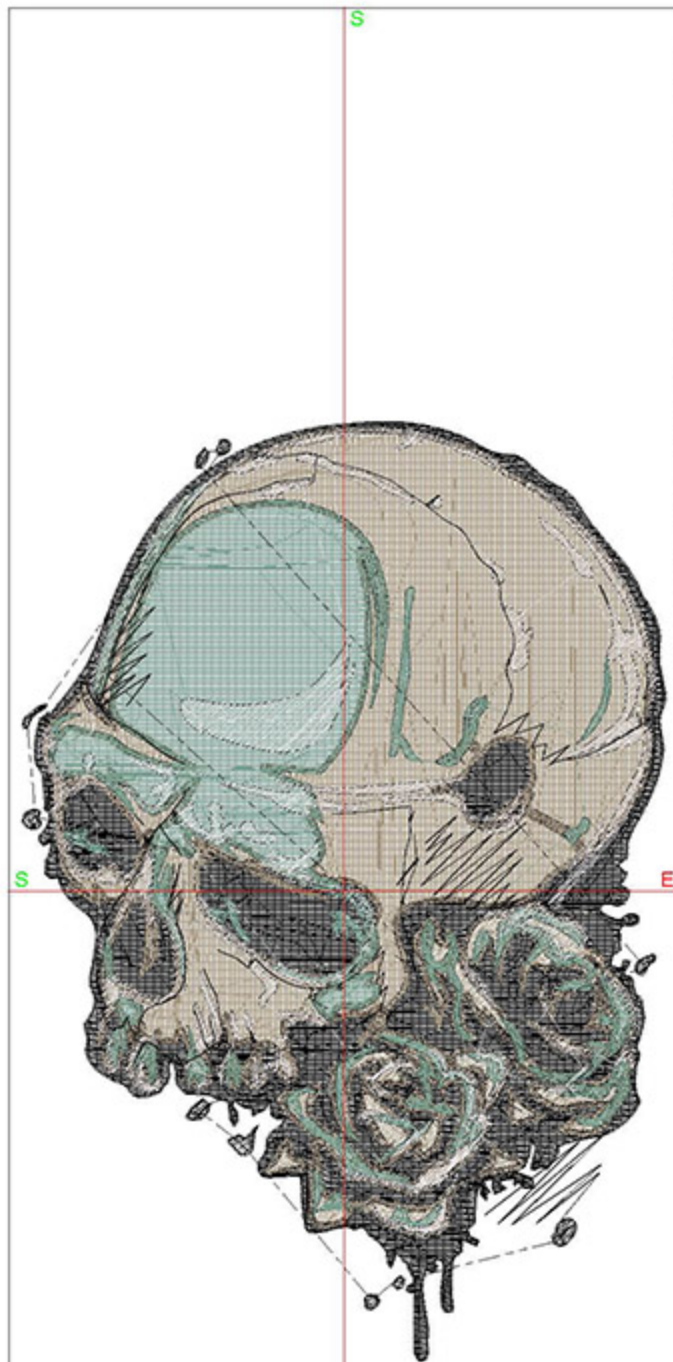

Design Worksheet

Zoom: 0.79

BERNINA Embroidery  
Software DesignerPlus

Name: TATNeutral5x7.ART

Height: 174.6 mm  
 Width: 119.9 mm  
 Stitches: 56227  
 Colors: 4  
 Color changes: 4  
 Trims: 81  
 Machine format: Bernina  
 Hoop: BERNINA Large Oval Hoop, 255 x 145, #26 (template violet)  
 Hoop template: violet  
 Foot: #26  
 Total bobbin: 91.28m

Machine runtime:

Module	Runtime (hr:min:sec)
Large	1:27:31

Design Worksheet

Zoom: 0.69

BERNINA Embroidery  
Software DesignerPlus

Name: TATNeutral6x8.ART

Height: 199.1 mm  
 Width: 136.9 mm  
 Stitches: 66833  
 Colors: 4  
 Color changes: 4  
 Trims: 85  
 Machine format: Bernina  
 Hoop: BERNINA Large Oval Hoop, 255 x 145, #26 (template violet)  
 Hoop template: violet  
 Foot: #26  
 Total bobbin: 114.75m

Machine runtime:

Module	Runtime (hr:min:sec)
Large	1:42:29

Design Worksheet

Zoom: 0.55

BERNINA Embroidery  
Software DesignerPlus

Name: TATNeutral8x10.ART

Height: 249.4 mm  
 Width: 171.1 mm  
 Stitches: 89475  
 Colors: 4  
 Color changes: 4  
 Trims: 88  
 Machine format: Bernina  
 Hoop: BERNINA Large Oval Hoop, 255 x 145, #26 (template violet)  
 Hoop template: violet  
 Foot: #26  
 Total bobbin: 168.41m

Machine runtime:

Module	Runtime (hr:min:sec)
Large	2:14:02

Design Worksheet

Zoom: 0.46

BERNINA Embroidery  
Software DesignerPlus

Name: TATNeutral10x12.ART

Height: 299.2 mm  
 Width: 205.3 mm  
 Stitches: 104893  
 Colors: 4  
 Color changes: 4  
 Trims: 91  
 Machine format: Bernina  
 Hoop: BERNINA Large Oval Hoop, 255 x 145, #26 (template violet)  
 Hoop template: violet  
 Foot: #26  
 Total bobbin: 215.30m