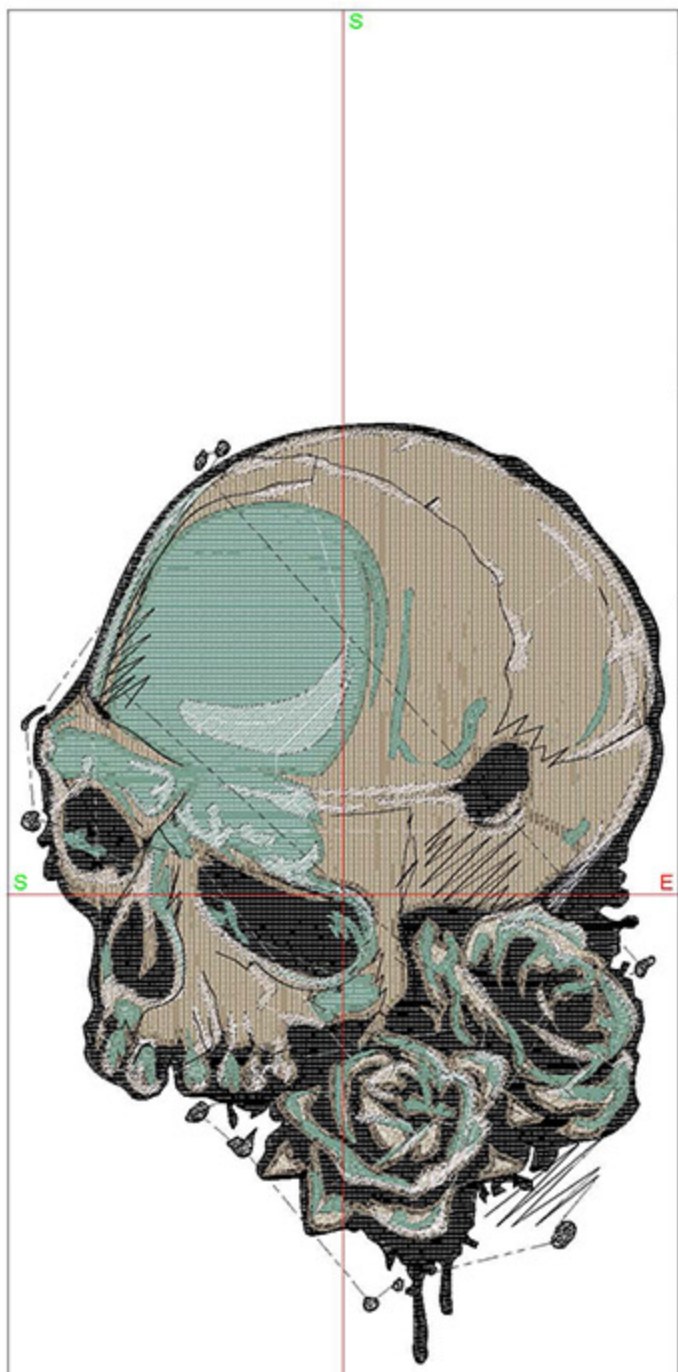

Design Worksheet

Zoom: 0.79

BERNINA Embroidery  
Software DesignerPlus

Name: TATNeutral5x7.ART

Height: 174.6 mm  
 Width: 119.9 mm  
 Stitches: 56227  
 Colors: 4  
 Color changes: 4  
 Trims: 81  
 Machine format: Bernina  
 Hoop: BERNINA Large Oval Hoop, 255 x 145, #26 (template violet)  
 Hoop template: violet  
 Foot: #26  
 Total bobbin: 91.28m

Machine runtime:

Module	Runtime (hr:min:sec)
Large	1:27:31

Design Worksheet

Zoom: 0.69

BERNINA Embroidery  
Software DesignerPlus

Name: TATNeutral6x8.ART

Height: 199.1 mm  
 Width: 136.9 mm  
 Stitches: 66833  
 Colors: 4  
 Color changes: 4  
 Trims: 85  
 Machine format: Bernina  
 Hoop: BERNINA Large Oval Hoop, 255 x 145, #26 (template violet)  
 Hoop template: violet  
 Foot: #26  
 Total bobbin: 114.75m

Machine runtime:

Module	Runtime (hr:min:sec)
Large	1:42:29

Design Worksheet

Zoom: 0.55

BERNINA Embroidery  
Software DesignerPlus

Name: TATNeutral8x10.ART

Height: 249.4 mm  
 Width: 171.1 mm  
 Stitches: 89475  
 Colors: 4  
 Color changes: 4  
 Trims: 88  
 Machine format: Bernina  
 Hoop: BERNINA Large Oval Hoop, 255 x 145, #26 (template violet)  
 Hoop template: violet  
 Foot: #26  
 Total bobbin: 168.41m

Machine runtime:

Module	Runtime (hr:min:sec)
Large	2:14:02

Design Worksheet

Zoom: 0.46

BERNINA Embroidery  
Software DesignerPlus

Name: TATNeutral10x12.ART

Height: 299.2 mm  
 Width: 205.3 mm  
 Stitches: 104893  
 Colors: 4  
 Color changes: 4  
 Trims: 91  
 Machine format: Bernina  
 Hoop: BERNINA Large Oval Hoop, 255 x 145, #26 (template violet)  
 Hoop template: violet  
 Foot: #26  
 Total bobbin: 215.30m