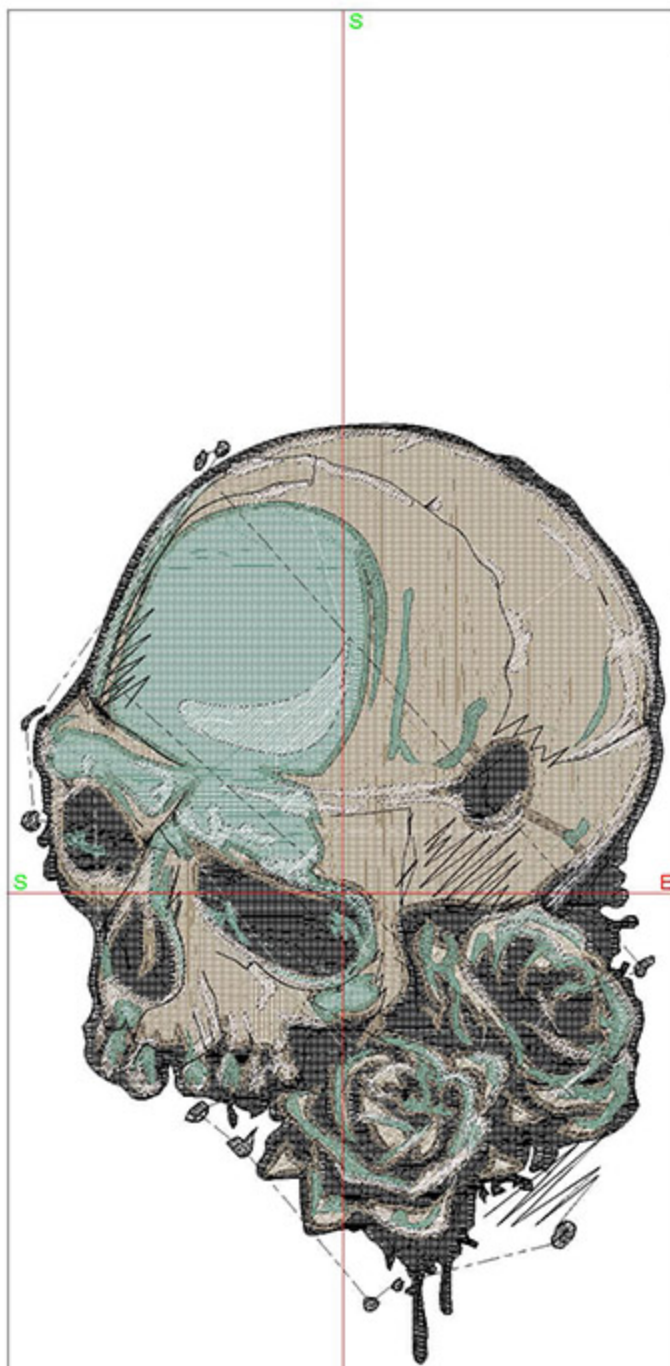

Design Worksheet

Zoom: 0.79

BERNINA Embroidery  
Software DesignerPlus

Name: TATNeutral5x7.ART

Height: 174.6 mm  
 Width: 119.9 mm  
 Stitches: 56227  
 Colors: 4  
 Color changes: 4  
 Trims: 81  
 Machine format: Bernina  
 Hoop: BERNINA Large Oval Hoop, 255 x 145, #26 (template violet)  
 Hoop template: violet  
 Foot: #26  
 Total bobbin: 91.28m

Machine runtime:

Module	Runtime (hr:min:sec)
Large	1:27:31

Design Worksheet

Zoom: 0.69

BERNINA Embroidery  
Software DesignerPlus

Name: TATNeutral6x8.ART

Height: 199.1 mm  
 Width: 136.9 mm  
 Stitches: 66833  
 Colors: 4  
 Color changes: 4  
 Trims: 85  
 Machine format: Bernina  
 Hoop: BERNINA Large Oval Hoop, 255 x 145, #26 (template violet)  
 Hoop template: violet  
 Foot: #26  
 Total bobbin: 114.75m

Machine runtime:

Module	Runtime (hr:min:sec)
Large	1:42:29

Design Worksheet

Zoom: 0.55

BERNINA Embroidery  
Software DesignerPlus

Name: TATNeutral8x10.ART

Height: 249.4 mm  
 Width: 171.1 mm  
 Stitches: 89475  
 Colors: 4  
 Color changes: 4  
 Trims: 88  
 Machine format: Bernina  
 Hoop: BERNINA Large Oval Hoop, 255 x 145, #26 (template violet)  
 Hoop template: violet  
 Foot: #26  
 Total bobbin: 168.41m

Machine runtime:

Module	Runtime (hr:min:sec)
Large	2:14:02

Design Worksheet

Zoom: 0.46

BERNINA Embroidery  
Software DesignerPlus

Name: TATNeutral10x12.ART

Height: 299.2 mm  
 Width: 205.3 mm  
 Stitches: 104893  
 Colors: 4  
 Color changes: 4  
 Trims: 91  
 Machine format: Bernina  
 Hoop: BERNINA Large Oval Hoop, 255 x 145, #26 (template violet)  
 Hoop template: violet  
 Foot: #26  
 Total bobbin: 215.30m