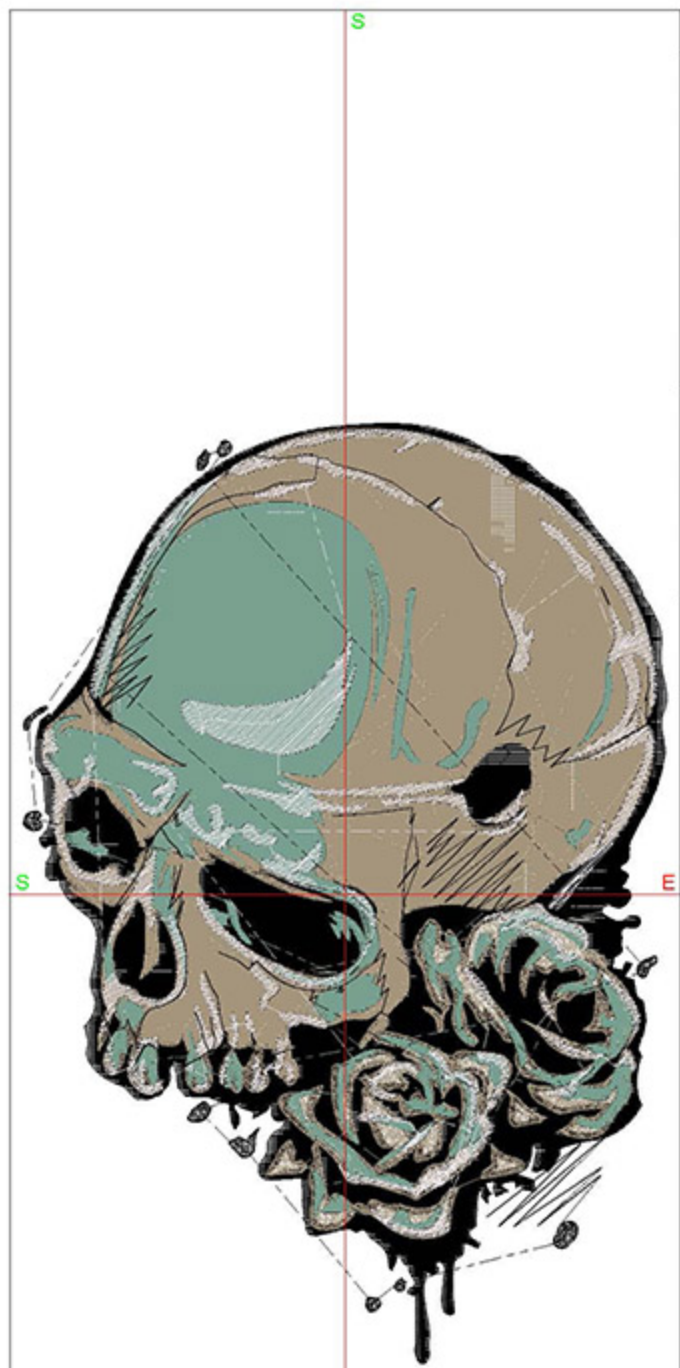

Design Worksheet

Zoom: 0.79

BERNINA Embroidery  
Software DesignerPlus

Name: TATNeutral5x7.ART

Height: 174.6 mm  
 Width: 119.9 mm  
 Stitches: 56227  
 Colors: 4  
 Color changes: 4  
 Trims: 81  
 Machine format: Bernina  
 Hoop: BERNINA Large Oval Hoop, 255 x 145, #26 (template violet)  
 Hoop template: violet  
 Foot: #26  
 Total bobbin: 91.28m

Machine runtime:

Module	Runtime (hr:min:sec)
Large	1:27:31

Design Worksheet

Zoom: 0.69

BERNINA Embroidery  
Software DesignerPlus

Name: TATNeutral6x8.ART

Height: 199.1 mm  
 Width: 136.9 mm  
 Stitches: 66833  
 Colors: 4  
 Color changes: 4  
 Trims: 85  
 Machine format: Bernina  
 Hoop: BERNINA Large Oval Hoop, 255 x 145, #26 (template violet)  
 Hoop template: violet  
 Foot: #26  
 Total bobbin: 114.75m

Machine runtime:

Module	Runtime (hr:min:sec)
Large	1:42:29

Design Worksheet

Zoom: 0.55

BERNINA Embroidery  
Software DesignerPlus

Name: TATNeutral8x10.ART

Height: 249.4 mm  
 Width: 171.1 mm  
 Stitches: 89475  
 Colors: 4  
 Color changes: 4  
 Trims: 88  
 Machine format: Bernina  
 Hoop: BERNINA Large Oval Hoop, 255 x 145, #26 (template violet)  
 Hoop template: violet  
 Foot: #26  
 Total bobbin: 168.41m

Machine runtime:

Module	Runtime (hr:min:sec)
Large	2:14:02

Design Worksheet

Zoom: 0.46

BERNINA Embroidery  
Software DesignerPlus

Name: TATNeutral10x12.ART

Height: 299.2 mm  
 Width: 205.3 mm  
 Stitches: 104893  
 Colors: 4  
 Color changes: 4  
 Trims: 91  
 Machine format: Bernina  
 Hoop: BERNINA Large Oval Hoop, 255 x 145, #26 (template violet)  
 Hoop template: violet  
 Foot: #26  
 Total bobbin: 215.30m