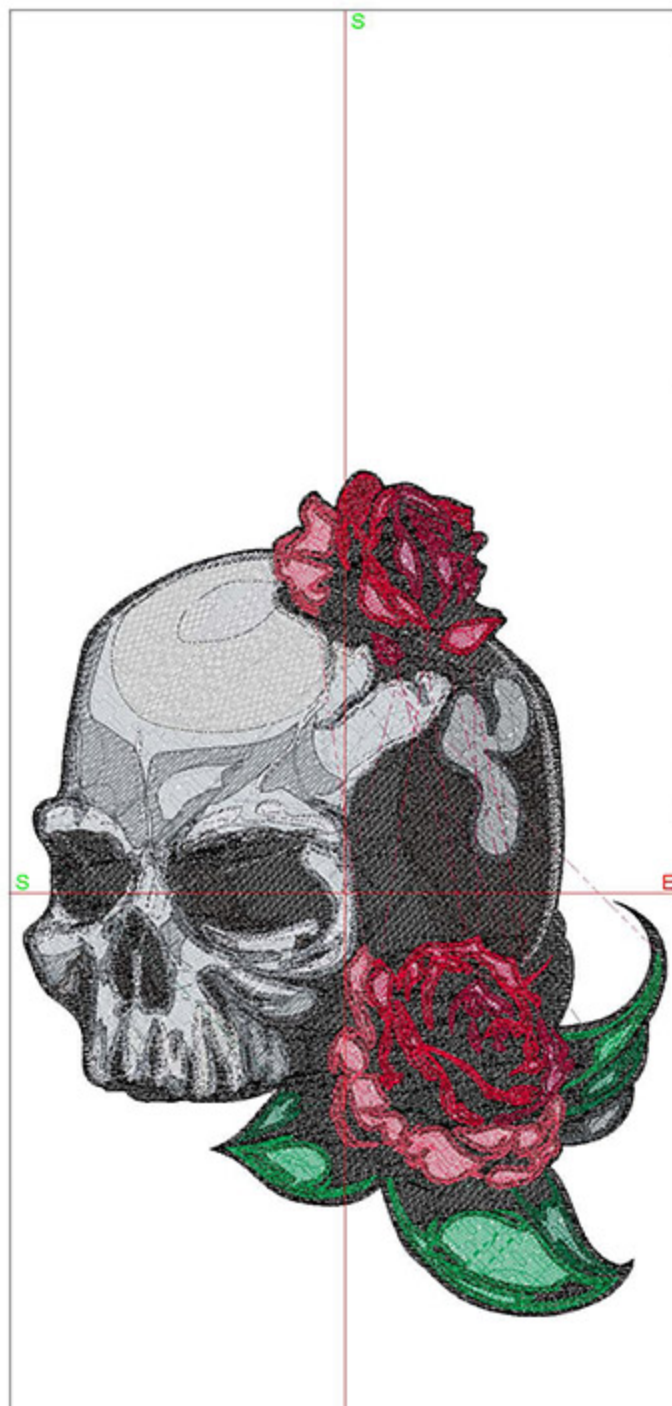

Design Worksheet

Zoom: 0.75

BERNINA Embroidery
Software DesignerPlus

Name: TATRosesSkull5x7.ART

Height: 166.5 mm
 Width: 127.1 mm
 Stitches: 48713
 Colors: 12
 Color changes: 11
 Trims: 77
 Machine format: Bernina
 Hoop: BERNINA Large Oval Hoop, 255 x 145, #26 (template violet)
 Hoop template: violet
 Foot: #26
 Total bobbin: 85.09m

Machine runtime:

Module	Runtime (hr:min:sec)
Large	1:18:03

Design Worksheet

Zoom: 0.63

BERNINA Embroidery
Software DesignerPlus

Name: TATRosesSkull6x8.ART

Height: 196.7 mm
 Width: 149.9 mm
 Stitches: 60689
 Colors: 12
 Color changes: 11
 Trims: 80
 Machine format: Bernina
 Hoop: BERNINA Large Oval Hoop, 255 x 145, #26 (template violet)
 Hoop template: violet
 Foot: #26
 Total bobbin: 113.65m

Machine runtime:

Module	Runtime (hr:min:sec)
Large	1:34:13

Design Worksheet

Zoom: 0.50

BERNINA Embroidery
Software DesignerPlus

Name: TATRosesSkull8x10.ART

Height: 249.5 mm
 Width: 190.1 mm
 Stitches: 75311
 Colors: 12
 Color changes: 11
 Trims: 85
 Machine format: Bernina
 Hoop: BERNINA Large Oval Hoop, 255 x 145, #26 (template violet)
 Hoop template: violet
 Foot: #26
 Total bobbin: 156.83m

Machine runtime:

Module	Runtime (hr:min:sec)
Large	1:55:52

Design Worksheet

Zoom: 0.42

BERNINA Embroidery
Software DesignerPlus

Name: TATRosesSkull10x12.ART
 Height: 299.5 mm
 Width: 228.2 mm
 Stitches: 110934
 Colors: 12
 Color changes: 11
 Trims: 88
 Machine format: Bernina
 Hoop: BERNINA Large Oval Hoop, 255 x 145, #26 (template violet)
 Hoop template: violet
 Foot: #26
 Total bobbin: 242.34m