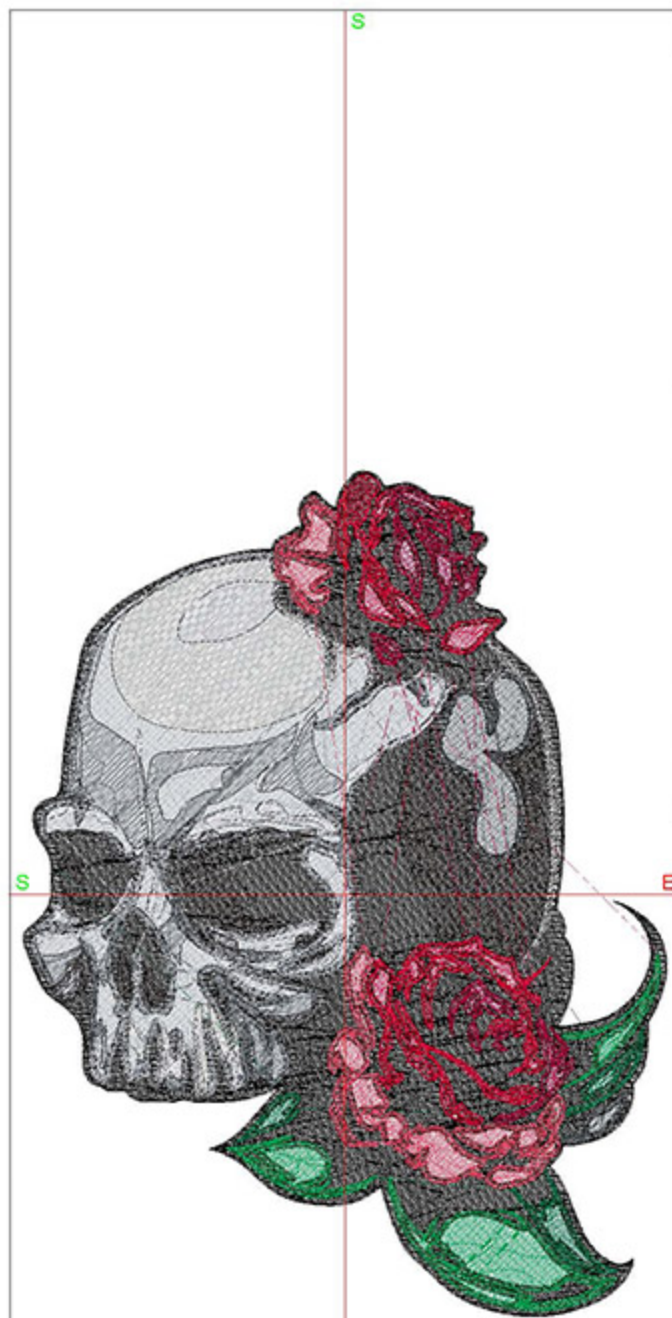

Design Worksheet

Zoom: 0.75

BERNINA Embroidery
Software DesignerPlus

Name: TATRosesSkull5x7.ART

Height: 166.5 mm
 Width: 127.1 mm
 Stitches: 48713
 Colors: 12
 Color changes: 11
 Trims: 77
 Machine format: Bernina
 Hoop: BERNINA Large Oval Hoop, 255 x 145, #26 (template violet)
 Hoop template: violet
 Foot: #26
 Total bobbin: 85.09m

Machine runtime:

Module	Runtime (hr:min:sec)
Large	1:18:03

Design Worksheet

Zoom: 0.63

BERNINA Embroidery
Software DesignerPlus

Name: TATRosesSkull6x8.ART

Height: 196.7 mm
 Width: 149.9 mm
 Stitches: 60689
 Colors: 12
 Color changes: 11
 Trims: 80
 Machine format: Bernina
 Hoop: BERNINA Large Oval Hoop, 255 x 145, #26 (template violet)
 Hoop template: violet
 Foot: #26
 Total bobbin: 113.65m

Machine runtime:

Module	Runtime (hr:min:sec)
Large	1:34:13

Design Worksheet

Zoom: 0.50

BERNINA Embroidery
Software DesignerPlus

Name: TATRosesSkull8x10.ART

Height: 249.5 mm
 Width: 190.1 mm
 Stitches: 75311
 Colors: 12
 Color changes: 11
 Trims: 85
 Machine format: Bernina
 Hoop: BERNINA Large Oval Hoop, 255 x 145, #26 (template violet)
 Hoop template: violet
 Foot: #26
 Total bobbin: 156.83m

Machine runtime:

Module	Runtime (hr:min:sec)
Large	1:55:52

Design Worksheet

Zoom: 0.42

BERNINA Embroidery
Software DesignerPlus

Name: TATRosesSkull10x12.ART
 Height: 299.5 mm
 Width: 228.2 mm
 Stitches: 110934
 Colors: 12
 Color changes: 11
 Trims: 88
 Machine format: Bernina
 Hoop: BERNINA Large Oval Hoop, 255 x 145, #26 (template violet)
 Hoop template: violet
 Foot: #26
 Total bobbin: 242.34m