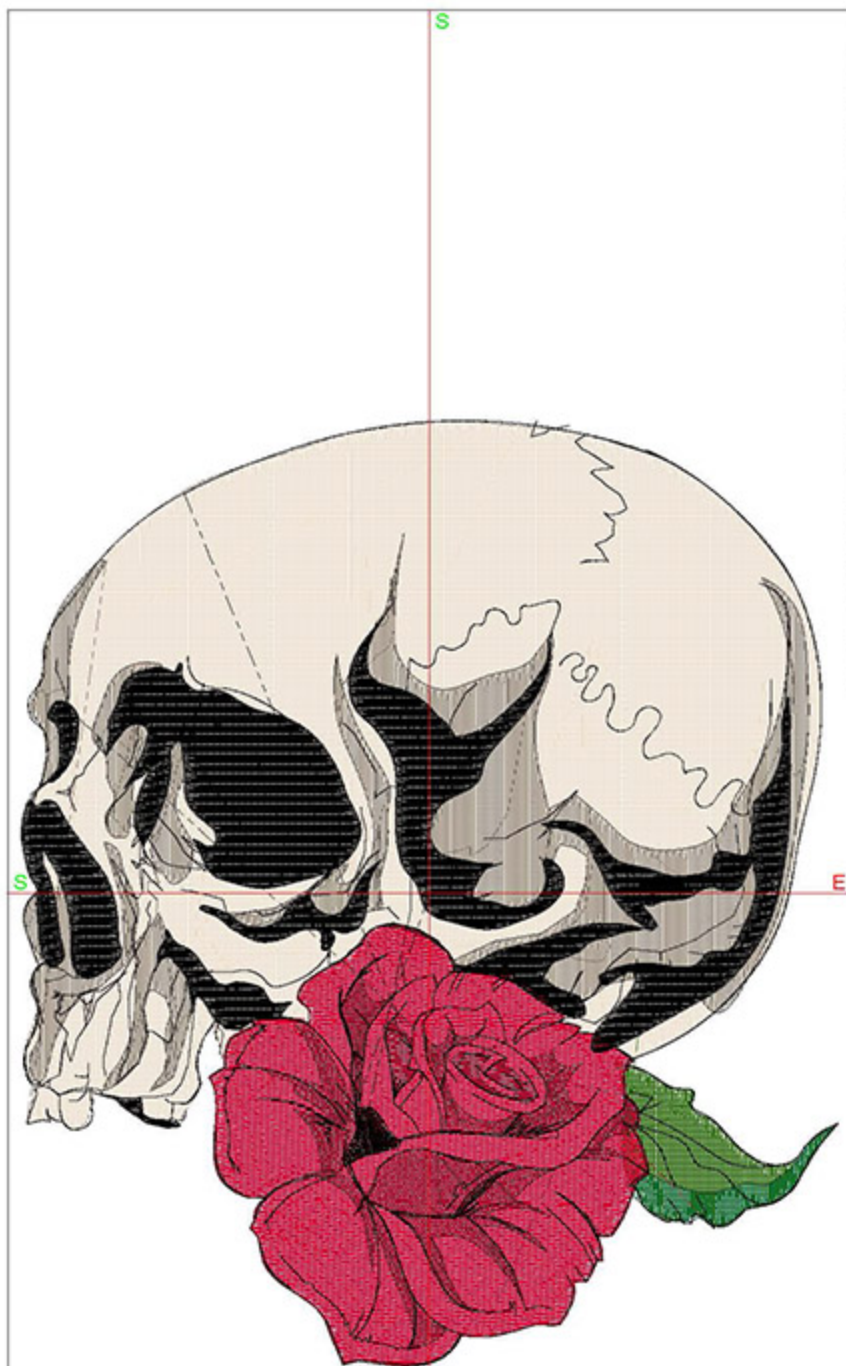

Design Worksheet

Zoom: 0.95

BERNINA Embroidery
Software DesignerPlus

Name: TATSideView5x7.ART

Height: 147.1 mm
 Width: 127.2 mm
 Stitches: 34107
 Colors: 7
 Color changes: 6
 Trims: 16
 Machine format: Bernina
 Hoop: EMP6 (300 x 200)
 Total bobbin: 75.44m

Machine runtime:

Module	Runtime (hr:min:sec)
Large	0:50:32

Design Worksheet

Zoom: 0.81

BERNINA Embroidery
Software DesignerPlus

Name: TATSideView6x8.ART

Height: 172.4 mm
 Width: 149.0 mm
 Stitches: 43043
 Colors: 7
 Color changes: 6
 Trims: 16
 Machine format: Bernina
 Hoop: EMP6 (300 x 200)
 Total bobbin: 100.30m

Machine runtime:

Module	Runtime (hr:min:sec)
Large	1:03:48

Design Worksheet

Zoom: 0.62

BERNINA Embroidery
Software DesignerPlus

Name: TATSideView8x10.ART

Height: 225.4 mm
 Width: 194.8 mm
 Stitches: 65524
 Colors: 7
 Color changes: 6
 Trims: 21
 Machine format: Bernina
 Hoop: EMP6 (300 x 200)
 Total bobbin: 164.15m

Machine runtime:

Module	Runtime (hr:min:sec)
Large	1:38:54

Design Worksheet

Zoom: 0.48

BERNINA Embroidery
Software DesignerPlus

Name: TATSideView10x12.ART

Height: 289.6 mm
 Width: 249.8 mm
 Stitches: 99220
 Colors: 7
 Color changes: 6
 Trims: 30
 Machine format: Bernina
 Hoop: EMP6 (300 x 200)
 Total bobbin: 262.56m