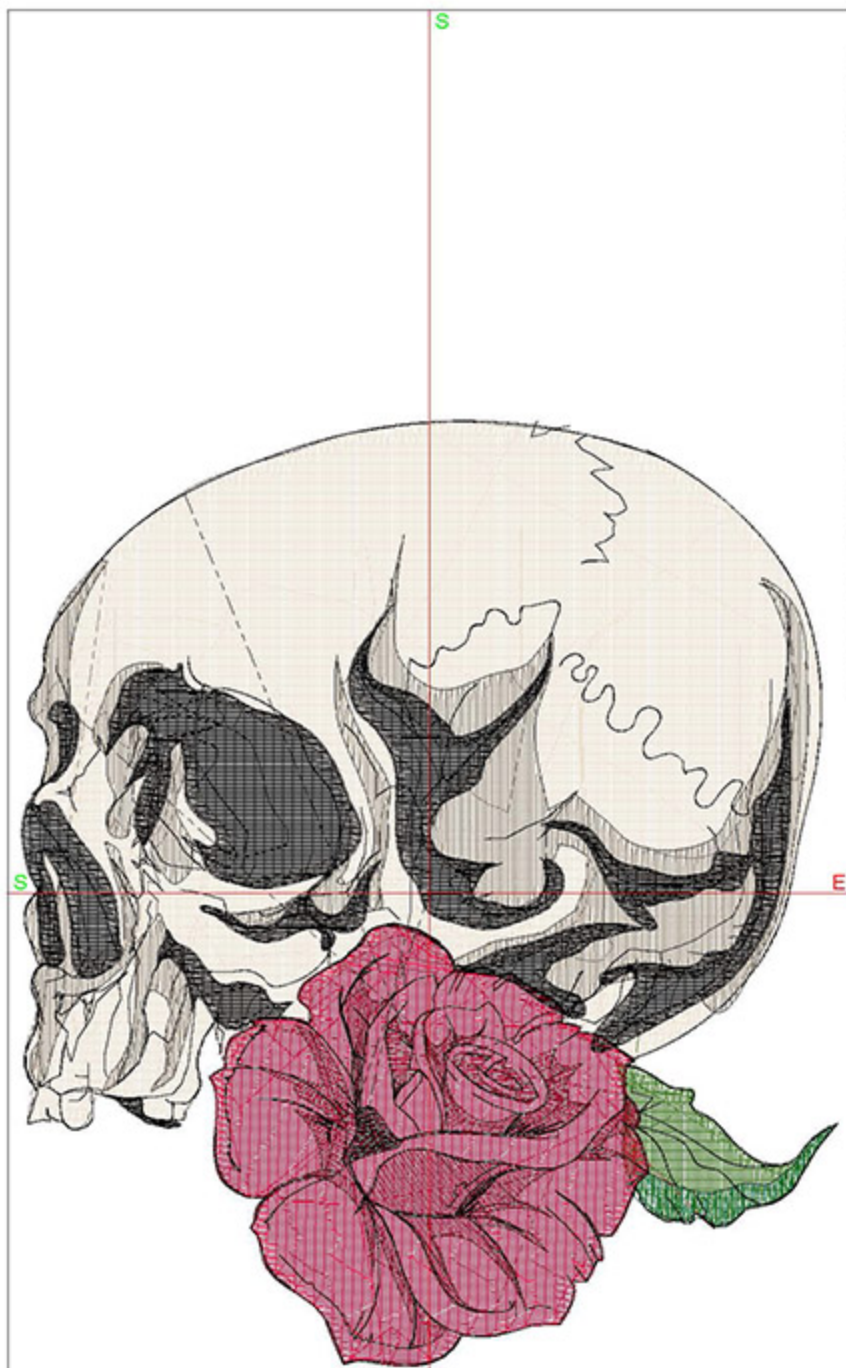

Design Worksheet

Zoom: 0.95

BERNINA Embroidery
Software DesignerPlus

Name: TATSideView5x7.ART

Height: 147.1 mm
 Width: 127.2 mm
 Stitches: 34107
 Colors: 7
 Color changes: 6
 Trims: 16
 Machine format: Bernina
 Hoop: EMP6 (300 x 200)
 Total bobbin: 75.44m

Machine runtime:

Module	Runtime (hr:min:sec)
Large	0:50:32

Design Worksheet

Zoom: 0.81

BERNINA Embroidery
Software DesignerPlus

Name: TATSideView6x8.ART

Height: 172.4 mm
 Width: 149.0 mm
 Stitches: 43043
 Colors: 7
 Color changes: 6
 Trims: 16
 Machine format: Bernina
 Hoop: EMP6 (300 x 200)
 Total bobbin: 100.30m

Machine runtime:

Module	Runtime (hr:min:sec)
Large	1:03:48

Design Worksheet

Zoom: 0.62

BERNINA Embroidery
Software DesignerPlus

Name: TATSideView8x10.ART

Height: 225.4 mm
 Width: 194.8 mm
 Stitches: 65524
 Colors: 7
 Color changes: 6
 Trims: 21
 Machine format: Bernina
 Hoop: EMP6 (300 x 200)
 Total bobbin: 164.15m

Machine runtime:

Module	Runtime (hr:min:sec)
Large	1:38:54

Design Worksheet

Zoom: 0.48

BERNINA Embroidery
Software DesignerPlus

Name: TATSideView10x12.ART

Height: 289.6 mm
 Width: 249.8 mm
 Stitches: 99220
 Colors: 7
 Color changes: 6
 Trims: 30
 Machine format: Bernina
 Hoop: EMP6 (300 x 200)
 Total bobbin: 262.56m