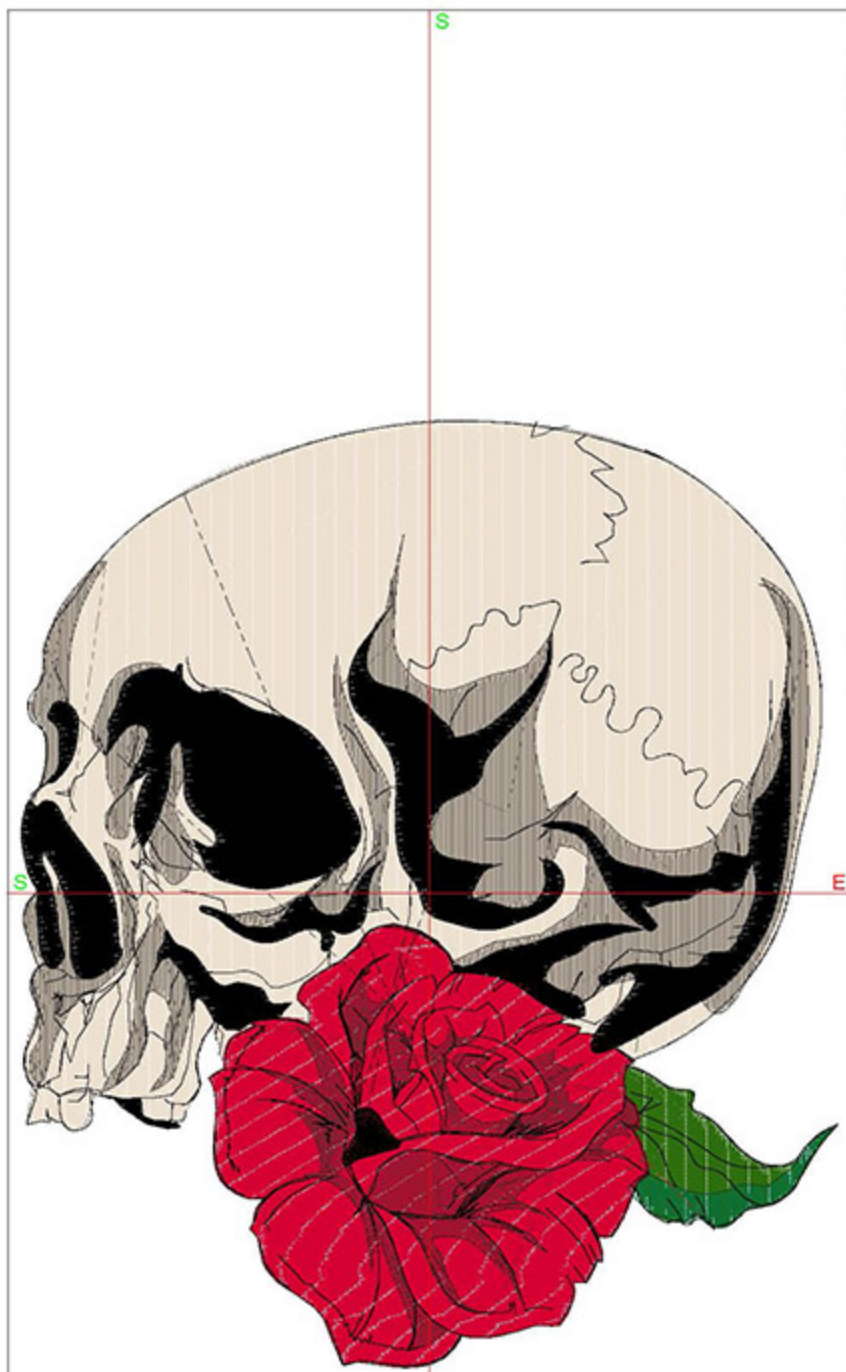

Design Worksheet

Zoom: 0.95

BERNINA Embroidery
Software DesignerPlus

Name: TATSideView5x7.ART

Height: 147.1 mm
 Width: 127.2 mm
 Stitches: 34107
 Colors: 7
 Color changes: 6
 Trims: 16
 Machine format: Bernina
 Hoop: EMP6 (300 x 200)
 Total bobbin: 75.44m

Machine runtime:

Module	Runtime (hr:min:sec)
Large	0:50:32

Design Worksheet

Zoom: 0.81

BERNINA Embroidery
Software DesignerPlus

Name: TATSideView6x8.ART

Height: 172.4 mm
 Width: 149.0 mm
 Stitches: 43043
 Colors: 7
 Color changes: 6
 Trims: 16
 Machine format: Bernina
 Hoop: EMP6 (300 x 200)
 Total bobbin: 100.30m

Machine runtime:

Module	Runtime (hr:min:sec)
Large	1:03:48

Design Worksheet

Zoom: 0.62

BERNINA Embroidery
Software DesignerPlus

Name: TATSideView8x10.ART

Height: 225.4 mm
 Width: 194.8 mm
 Stitches: 65524
 Colors: 7
 Color changes: 6
 Trims: 21
 Machine format: Bernina
 Hoop: EMP6 (300 x 200)
 Total bobbin: 164.15m

Machine runtime:

Module	Runtime (hr:min:sec)
Large	1:38:54

Design Worksheet

Zoom: 0.48

BERNINA Embroidery
Software DesignerPlus

Name: TATSideView10x12.ART

Height: 289.6 mm
 Width: 249.8 mm
 Stitches: 99220
 Colors: 7
 Color changes: 6
 Trims: 30
 Machine format: Bernina
 Hoop: EMP6 (300 x 200)
 Total bobbin: 262.56m