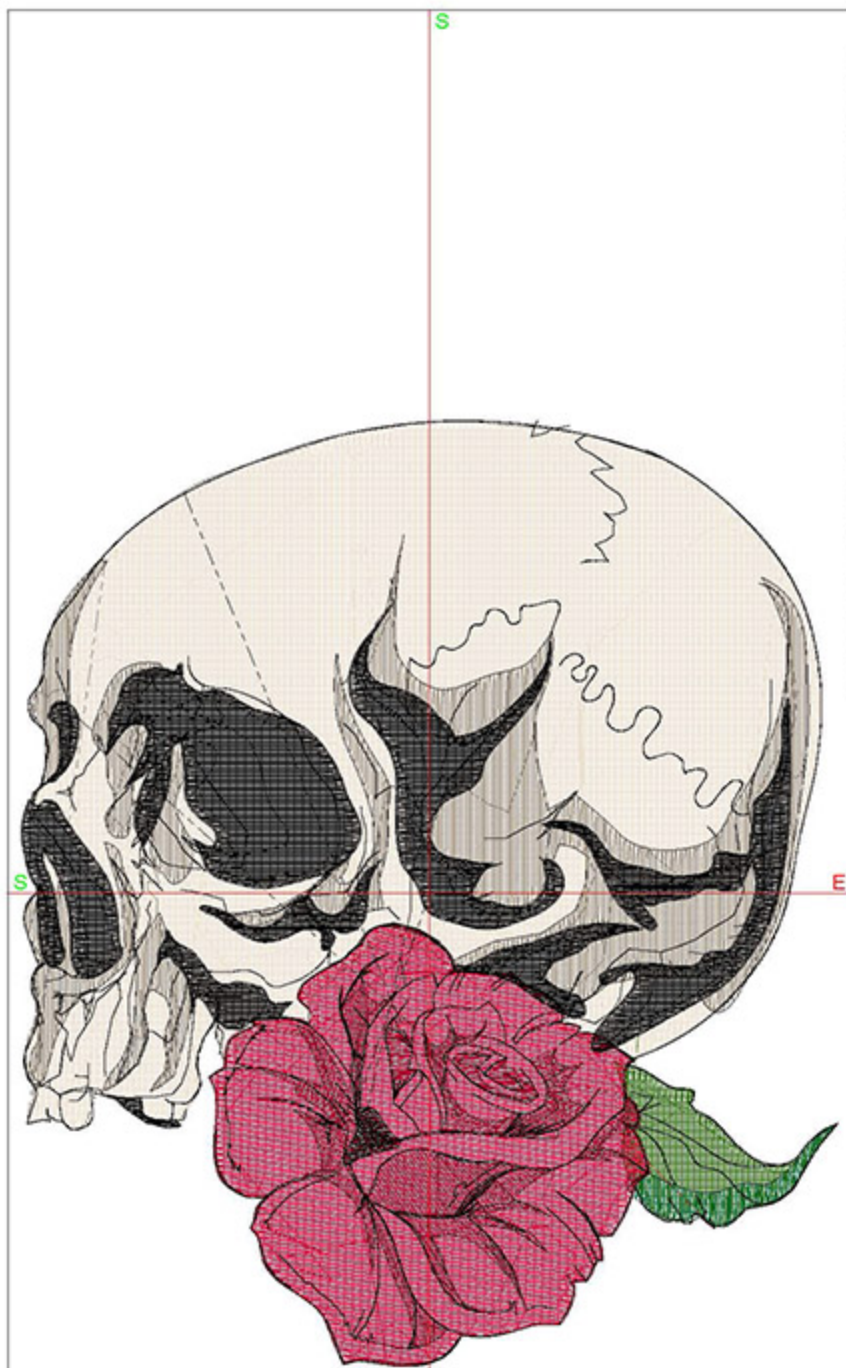

Design Worksheet

Zoom: 0.95

BERNINA Embroidery
Software DesignerPlus

Name: TATSideView5x7.ART

Height: 147.1 mm
 Width: 127.2 mm
 Stitches: 34107
 Colors: 7
 Color changes: 6
 Trims: 16
 Machine format: Bernina
 Hoop: EMP6 (300 x 200)
 Total bobbin: 75.44m

Machine runtime:

Module	Runtime (hr:min:sec)
Large	0:50:32

Design Worksheet

Zoom: 0.81

BERNINA Embroidery
Software DesignerPlus

Name: TATSideView6x8.ART

Height: 172.4 mm
 Width: 149.0 mm
 Stitches: 43043
 Colors: 7
 Color changes: 6
 Trims: 16
 Machine format: Bernina
 Hoop: EMP6 (300 x 200)
 Total bobbin: 100.30m

Machine runtime:

Module	Runtime (hr:min:sec)
Large	1:03:48

Design Worksheet

Zoom: 0.62

BERNINA Embroidery
Software DesignerPlus

Name: TATSideView8x10.ART

Height: 225.4 mm
 Width: 194.8 mm
 Stitches: 65524
 Colors: 7
 Color changes: 6
 Trims: 21
 Machine format: Bernina
 Hoop: EMP6 (300 x 200)
 Total bobbin: 164.15m

Machine runtime:

Module	Runtime (hr:min:sec)
Large	1:38:54

Design Worksheet

Zoom: 0.48

BERNINA Embroidery
Software DesignerPlus

Name: TATSideView10x12.ART

Height: 289.6 mm
 Width: 249.8 mm
 Stitches: 99220
 Colors: 7
 Color changes: 6
 Trims: 30
 Machine format: Bernina
 Hoop: EMP6 (300 x 200)
 Total bobbin: 262.56m