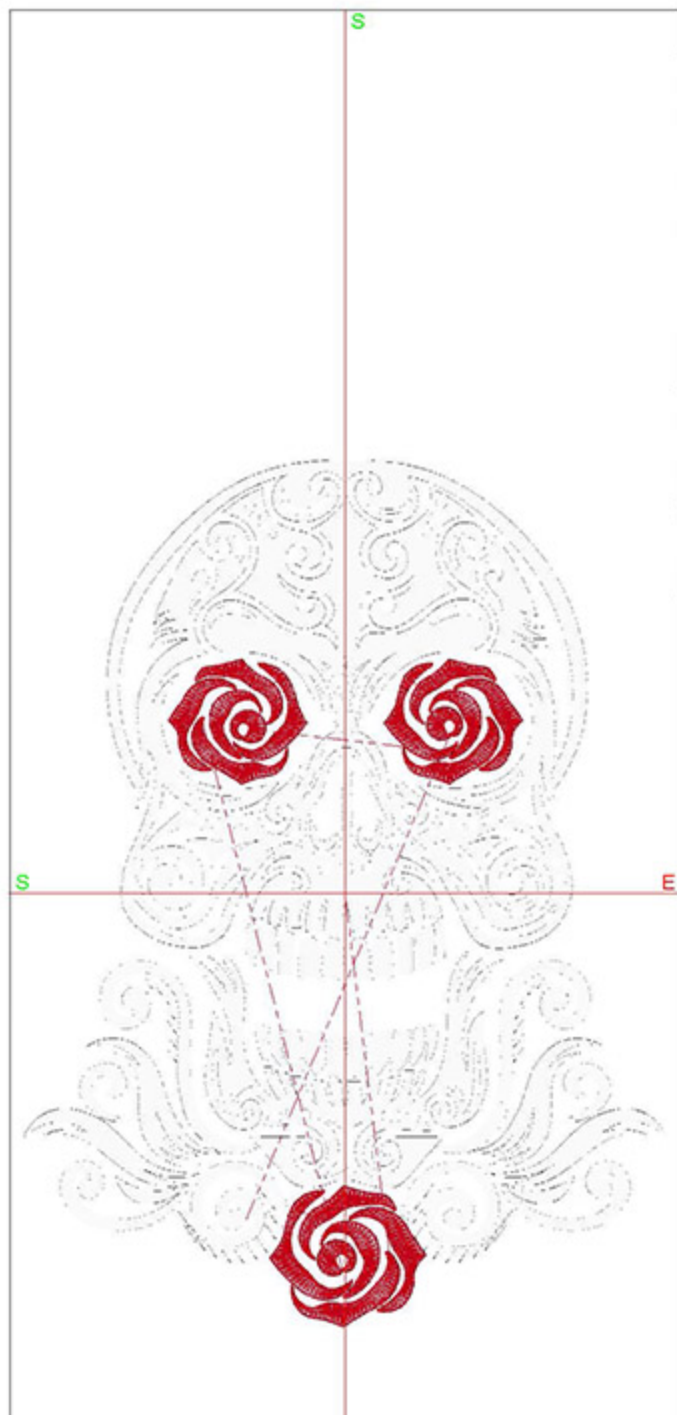

Design Worksheet

Zoom: 0.75

BERNINA Embroidery  
Software DesignerPlus

Name: TATSkullOne5x7.ART

Height: 171.2 mm

Width: 127.2 mm

Stitches: 31526

Colors: 2

Zoom: 0.64

BERNINA Embroidery  
Software DesignerPlus

Name: TATSkullOne6x8.ART	
Height:	199.7 mm
Width:	148.3 mm
Stitches:	37102
Colors:	2
Color changes:	1
Trims:	48
Machine format:	Bernina
Hoop:	BERNINA Large Oval Hoop, 255 x 145, #26 (template violet)
Hoop template:	violet
Foot:	#26
Total bobbin:	60.82m
Color Sequence:	
#	Color Code Name Chart
1.	2 1801 Snow White Madeira Neon Polyester
2.	4 1838 Lipstick Madeira Neon Polyester
Machine runtime:	
<u>Module</u>	<u>Runtime (hr:min:sec)</u>
Large	0:55:43

Color changes: 1

Trims: 55

Machine format: Bernina

Hoop: BERNINA Large Oval Hoop, 255 x 145, #26 (template violet)

Hoop template: violet

Foot: #26

Total bobbin: 89.70m

Color Sequence:

Zoom: 0.43

BERNINA Embroidery  
Software DesignerPlus

Name: TATSwirlSkullOne10x12.ART

Height: 299.8 mm

Width: 222.8 mm

Stitches: 59072

Colors: 2

Color changes: 1