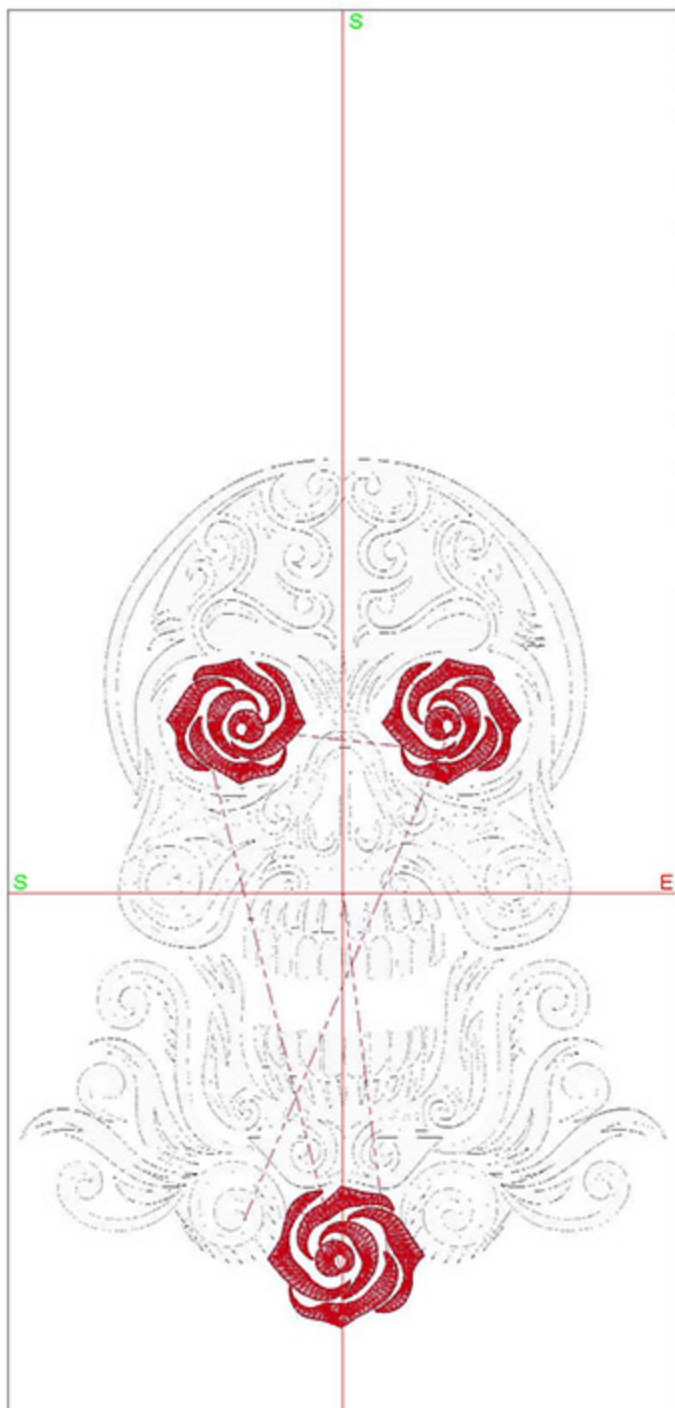

Design Worksheet

Zoom: 0.75

BERNINA Embroidery  
Software DesignerPlus

Name: TATSkullOne5x7.ART

Height: 171.2 mm

Width: 127.2 mm

Stitches: 31526

Colors: 2

Color changes: 1

Trims: 44

Machine format: Bernina

Hoop: BERNINA Large Oval Hoop, 255 x 145, #26 (template violet)

Hoop template: violet

Foot: #26

Total bobbin: 47.00m

Color Sequence:

Zoom: 0.64

BERNINA Embroidery  
Software DesignerPlus

Name: TATSkullOne6x8.ART	
Height:	199.7 mm
Width:	148.3 mm
Stitches:	37102
Colors:	2
Color changes:	1
Trims:	48
Machine format:	Bernina
Hoop:	BERNINA Large Oval Hoop, 255 x 145, #26 (template violet)
Hoop template:	violet
Foot:	#26
Total bobbin:	60.82m
Color Sequence:	
#	Color Code Name Chart
1.	2 1801 Snow White Madeira Neon Polyester
2.	4 1838 Lipstick Madeira Neon Polyester
Machine runtime:	
<u>Module</u>	<u>Runtime (hr:min:sec)</u>
Large	0:55:43

Design Worksheet

Zoom: 0.51

BERNINA Embroidery  
Software DesignerPlus

Name: TATSkullOne8x10.ART

Height: 249.7 mm

Width: 185.3 mm

Stitches: 47630

Colors: 2