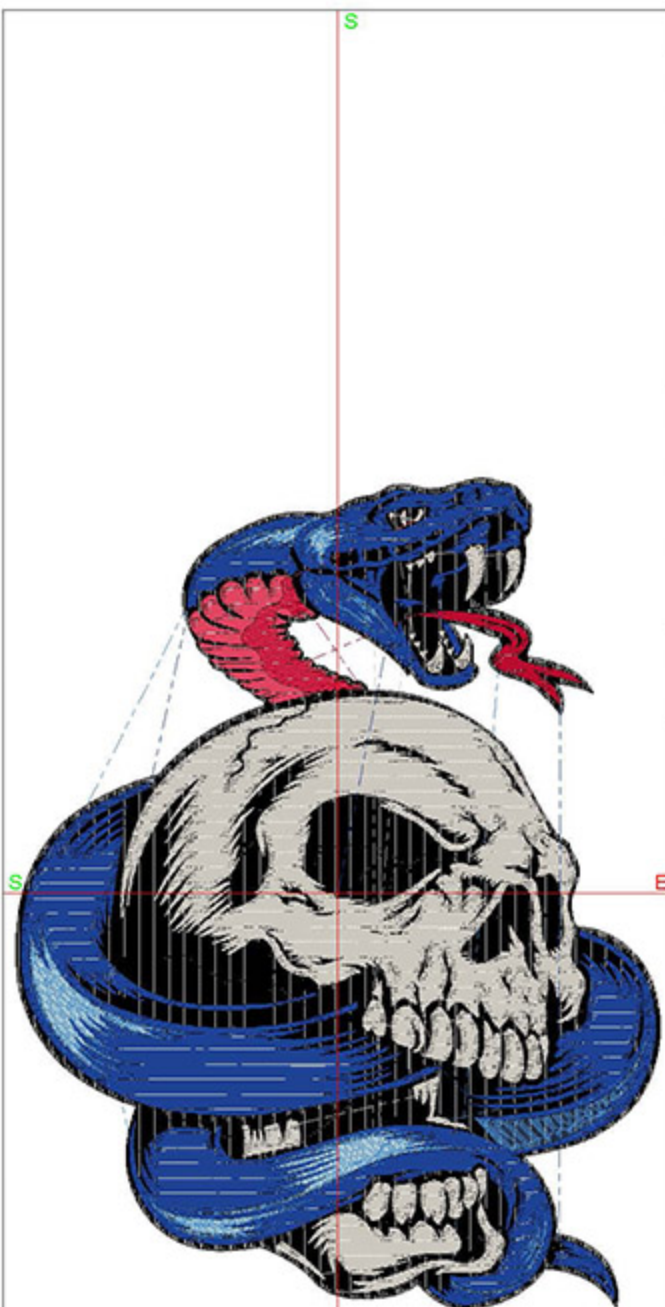

Design Worksheet

Zoom: 0.75

BERNINA Embroidery  
Software DesignerPlus

Name: TATSnakeSkull5x7.ART	
Height:	164.2 mm
Width:	127.0 mm
Stitches:	50791
Colors:	6
Color changes:	5
Trims:	29
Machine format:	Bernina
Hoop:	BERNINA Large Oval Hoop, 255 x 145, #26 (template violet)
Hoop template:	violet
Foot:	#26
Total bobbin:	81.88m
Color Sequence:	
<b>#</b>	<b>Color Code Name Chart</b>
1.	<b>4</b> 1800 Emerald Black Madeira Polyneon
2.	<b>6</b> 1733 Blue Jay Madeira Polyneon
3.	<b>1</b> 1860 Pussy Willow Madeira Polyneon
4.	<b>7</b> 1707 Honeysuckle Madeira Polyneon
5.	<b>5</b> 1747 Candy Apple Red Madeira Polyneon
6.	<b>3</b> 1676 Hanukkuh Blue Madeira Polyneon
Machine runtime:	
<b>Module</b>	<b>Runtime (hr:min:sec)</b>
Large	1:08:57

Design Worksheet

Zoom: 0.63

BERNINA Embroidery  
Software DesignerPlus

Name: TATSnakeSkull6x8.ART				
Height:	193.6 mm			
Width:	149.6 mm			
Stitches:	66430			
Colors:	6			
Color changes:	5			
Trims:	35			
Machine format:	Bernina			
Hoop:	BERNINA Large Oval Hoop, 255 x 145, #26 (template violet)			
Hoop template:	violet			
Foot:	#26			
Total bobbin:	113.60m			
Color Sequence:				
<b>#</b>	<b>Color</b>	<b>Code</b>	<b>Name</b>	<b>Chart</b>
1.	4	1800	Emerald Black	Madeira Polyneon
2.	6	1733	Blue Jay	Madeira Polyneon
3.	1	1860	Pussy Willow	Madeira Polyneon
4.	7	1707	Honeysuckle	Madeira Polyneon
5.	5	1747	Candy Apple Red	Madeira Polyneon
6.	3	1676	Hanukkuh Blue	Madeira Polyneon
Machine runtime:				
<b>Module</b>	<b>Runtime (hr:min:sec)</b>			
Large	1:30:34			

Design Worksheet

Zoom: 0.49

BERNINA Embroidery  
Software DesignerPlus

Name: TATSnakeSkull8x10.ART

Height: 249.9 mm  
 Width: 193.3 mm  
 Stitches: 94177  
 Colors: 6  
 Color changes: 5  
 Trims: 42  
 Machine format: Bernina  
 Hoop: BERNINA Large Oval Hoop, 255 x 145, #26 (template violet)  
 Hoop template: violet  
 Foot: #26  
 Total bobbin: 177.78m