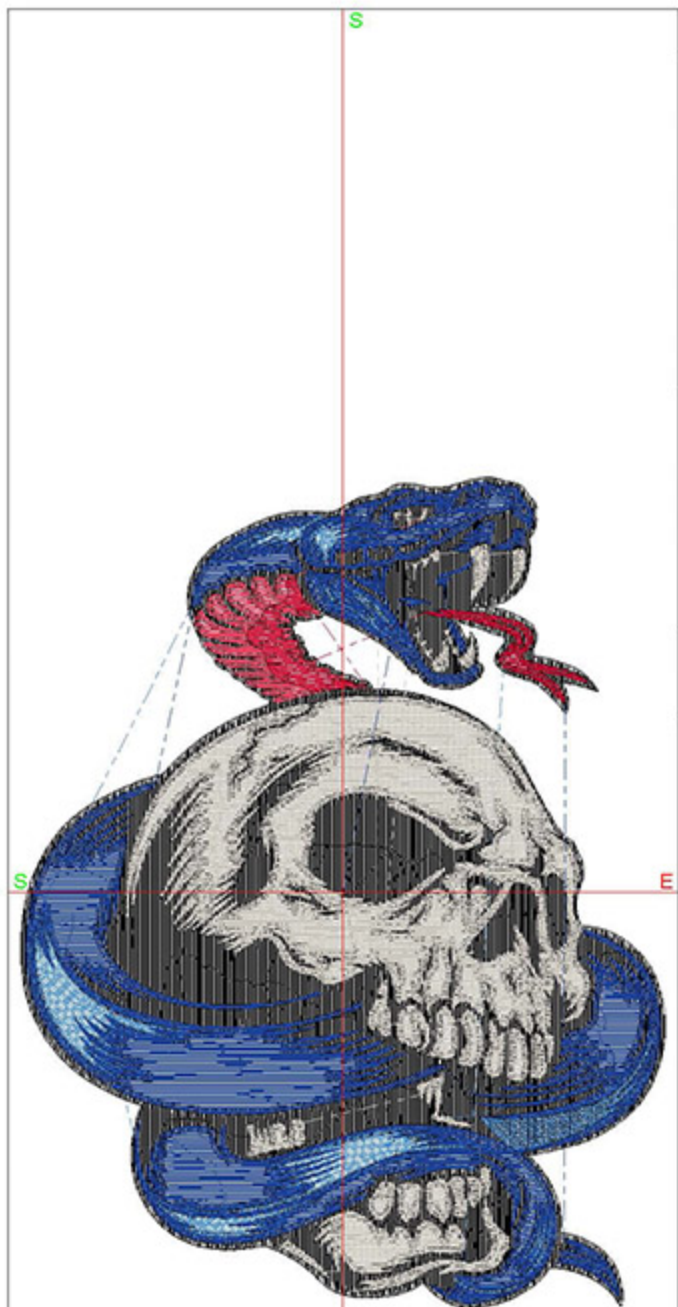

Design Worksheet

Zoom: 0.75

BERNINA Embroidery  
Software DesignerPlus

Name: TATSnakeSkull5x7.ART	
Height:	164.2 mm
Width:	127.0 mm
Stitches:	50791
Colors:	6
Color changes:	5
Trims:	29
Machine format:	Bernina
Hoop:	BERNINA Large Oval Hoop, 255 x 145, #26 (template violet)
Hoop template:	violet
Foot:	#26
Total bobbin:	81.88m
Color Sequence:	
<b>#</b>	<b>Color Code Name Chart</b>
1.	<b>4</b> 1800 Emerald Black Madeira Polyneon
2.	<b>6</b> 1733 Blue Jay Madeira Polyneon
3.	<b>1</b> 1860 Pussy Willow Madeira Polyneon
4.	<b>7</b> 1707 Honeysuckle Madeira Polyneon
5.	<b>5</b> 1747 Candy Apple Red Madeira Polyneon
6.	<b>3</b> 1676 Hanukkuh Blue Madeira Polyneon
Machine runtime:	
<b>Module</b>	<b>Runtime (hr:min:sec)</b>
Large	1:08:57

Design Worksheet

Zoom: 0.63

BERNINA Embroidery  
Software DesignerPlus

Name: TATSnakeSkull6x8.ART				
Height:	193.6 mm			
Width:	149.6 mm			
Stitches:	66430			
Colors:	6			
Color changes:	5			
Trims:	35			
Machine format:	Bernina			
Hoop:	BERNINA Large Oval Hoop, 255 x 145, #26 (template violet)			
Hoop template:	violet			
Foot:	#26			
Total bobbin:	113.60m			
Color Sequence:				
<b>#</b>	<b>Color</b>	<b>Code</b>	<b>Name</b>	<b>Chart</b>
1.	4	1800	Emerald Black	Madeira Polyneon
2.	6	1733	Blue Jay	Madeira Polyneon
3.	1	1860	Pussy Willow	Madeira Polyneon
4.	7	1707	Honeysuckle	Madeira Polyneon
5.	5	1747	Candy Apple Red	Madeira Polyneon
6.	3	1676	Hanukkuh Blue	Madeira Polyneon
Machine runtime:				
<b>Module</b>	<b>Runtime (hr:min:sec)</b>			
Large	1:30:34			

Design Worksheet

Zoom: 0.49

BERNINA Embroidery  
Software DesignerPlus

Name: TATSnakeSkull8x10.ART

Height: 249.9 mm  
 Width: 193.3 mm  
 Stitches: 94177  
 Colors: 6  
 Color changes: 5  
 Trims: 42  
 Machine format: Bernina  
 Hoop: BERNINA Large Oval Hoop, 255 x 145, #26 (template violet)  
 Hoop template: violet  
 Foot: #26  
 Total bobbin: 177.78m