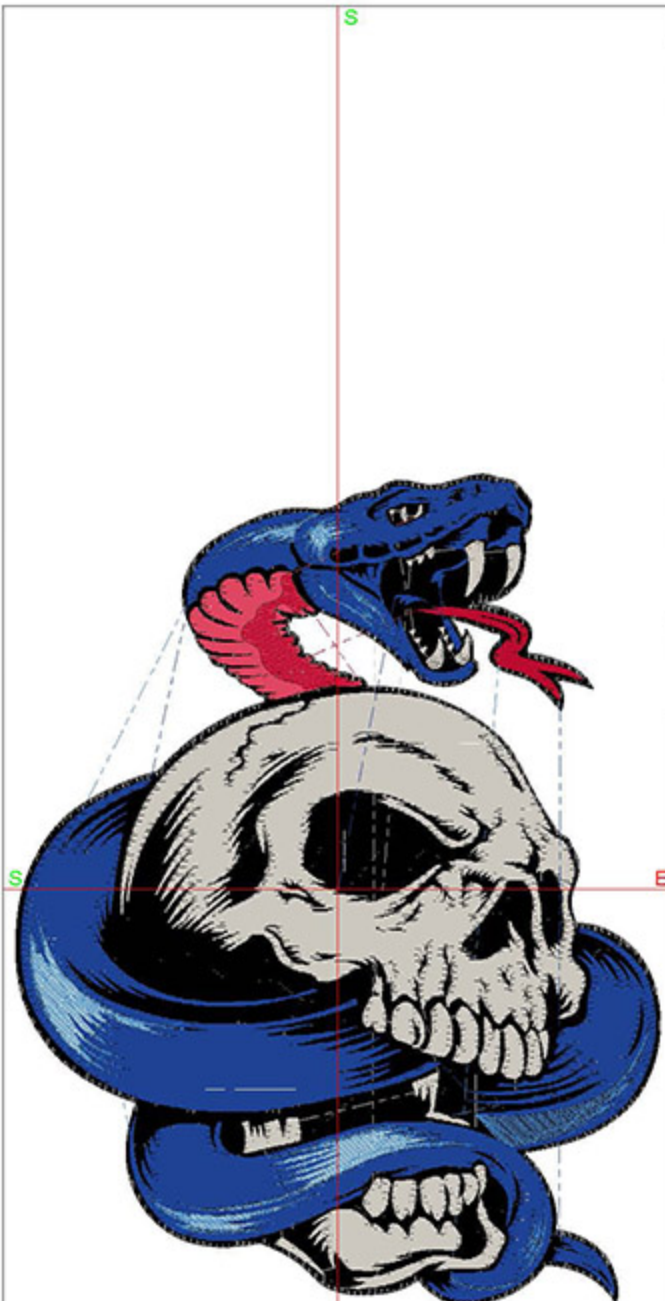

Design Worksheet

Zoom: 0.75

BERNINA Embroidery  
Software DesignerPlus

Name: TATSnakeSkull5x7.ART	
Height:	164.2 mm
Width:	127.0 mm
Stitches:	50791
Colors:	6
Color changes:	5
Trims:	29
Machine format:	Bernina
Hoop:	BERNINA Large Oval Hoop, 255 x 145, #26 (template violet)
Hoop template:	violet
Foot:	#26
Total bobbin:	81.88m
Color Sequence:	
<b>#</b>	<b>Color Code Name Chart</b>
1.	<b>4</b> 1800 Emerald Black Madeira Polyneon
2.	<b>6</b> 1733 Blue Jay Madeira Polyneon
3.	<b>1</b> 1860 Pussy Willow Madeira Polyneon
4.	<b>7</b> 1707 Honeysuckle Madeira Polyneon
5.	<b>5</b> 1747 Candy Apple Red Madeira Polyneon
6.	<b>3</b> 1676 Hanukkuh Blue Madeira Polyneon
Machine runtime:	
<b>Module</b>	<b>Runtime (hr:min:sec)</b>
Large	1:08:57

Design Worksheet

Zoom: 0.63

BERNINA Embroidery  
Software DesignerPlus

Name: TATSnakeSkull6x8.ART				
Height:	193.6 mm			
Width:	149.6 mm			
Stitches:	66430			
Colors:	6			
Color changes:	5			
Trims:	35			
Machine format:	Bernina			
Hoop:	BERNINA Large Oval Hoop, 255 x 145, #26 (template violet)			
Hoop template:	violet			
Foot:	#26			
Total bobbin:	113.60m			
Color Sequence:				
<b>#</b>	<b>Color</b>	<b>Code</b>	<b>Name</b>	<b>Chart</b>
1.	4	1800	Emerald Black	Madeira Polyneon
2.	6	1733	Blue Jay	Madeira Polyneon
3.	1	1860	Pussy Willow	Madeira Polyneon
4.	7	1707	Honeysuckle	Madeira Polyneon
5.	5	1747	Candy Apple Red	Madeira Polyneon
6.	3	1676	Hanukkuh Blue	Madeira Polyneon
Machine runtime:				
<b>Module</b>	<b>Runtime (hr:min:sec)</b>			
Large	1:30:34			

Machine runtime:

Module	Runtime (hr:min:sec)
Large	2:10:05

Design Worksheet

Zoom: 0.41

BERNINA Embroidery Software DesignerPlus

Name: TATSnakeSkull10x12.ART  
 Height: 300.0 mm  
 Width: 232.1 mm  
 Stitches: 114292  
 Colors: 6  
 Color changes: 5  
 Trims: 41  
 Machine format: Bernina  
 Hoop: BERNINA Large Oval Hoop, 255 x 145, #26 (template violet)  
 Hoop template: violet  
 Foot: #26  
 Total bobbin: 234.00m