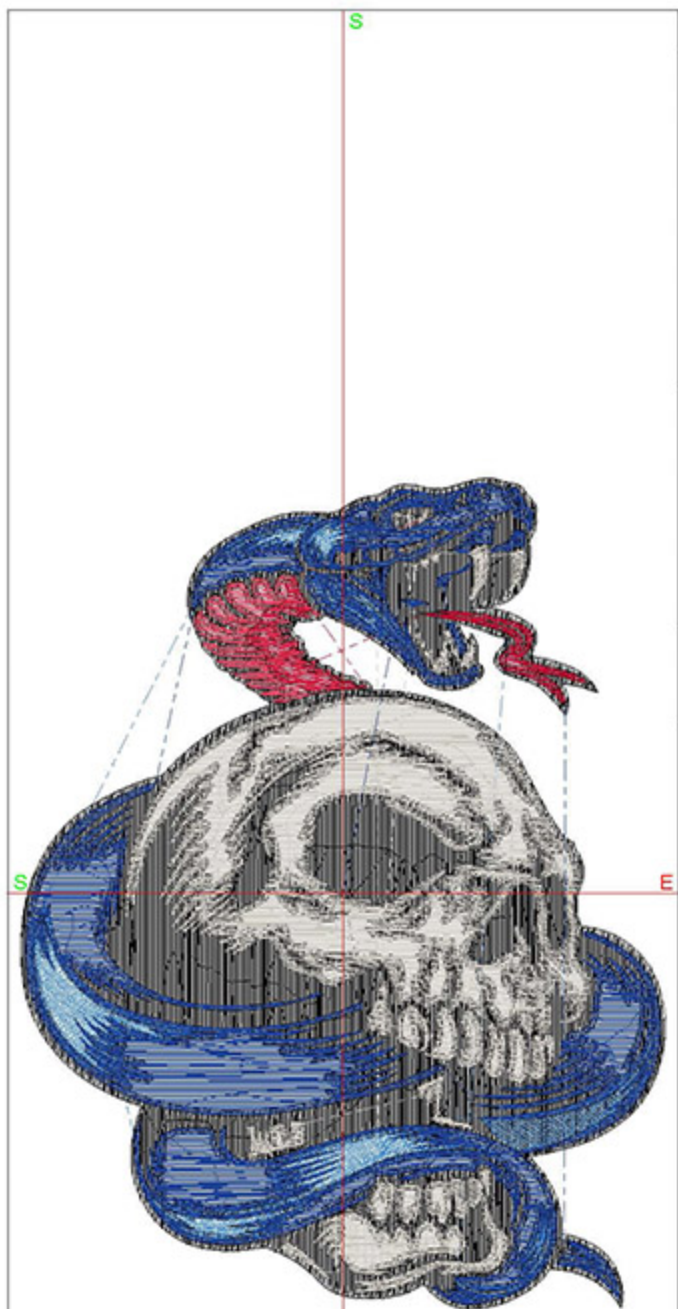

Design Worksheet

Zoom: 0.75

BERNINA Embroidery  
Software DesignerPlus

Name: TATSnakeSkull5x7.ART	
Height:	164.2 mm
Width:	127.0 mm
Stitches:	50791
Colors:	6
Color changes:	5
Trims:	29
Machine format:	Bernina
Hoop:	BERNINA Large Oval Hoop, 255 x 145, #26 (template violet)
Hoop template:	violet
Foot:	#26
Total bobbin:	81.88m
Color Sequence:	
<b>#</b>	<b>Color Code Name Chart</b>
1.	<b>4</b> 1800 Emerald Black Madeira Polyneon
2.	<b>6</b> 1733 Blue Jay Madeira Polyneon
3.	<b>1</b> 1860 Pussy Willow Madeira Polyneon
4.	<b>7</b> 1707 Honeysuckle Madeira Polyneon
5.	<b>5</b> 1747 Candy Apple Red Madeira Polyneon
6.	<b>3</b> 1676 Hanukkuh Blue Madeira Polyneon
Machine runtime:	
<b>Module</b>	<b>Runtime (hr:min:sec)</b>
Large	1:08:57

Design Worksheet

Zoom: 0.63

BERNINA Embroidery  
Software DesignerPlus

Name: TATSnakeSkull6x8.ART				
Height:	193.6 mm			
Width:	149.6 mm			
Stitches:	66430			
Colors:	6			
Color changes:	5			
Trims:	35			
Machine format:	Bernina			
Hoop:	BERNINA Large Oval Hoop, 255 x 145, #26 (template violet)			
Hoop template:	violet			
Foot:	#26			
Total bobbin:	113.60m			
Color Sequence:				
<b>#</b>	<b>Color</b>	<b>Code</b>	<b>Name</b>	<b>Chart</b>
1.	4	1800	Emerald Black	Madeira Polyneon
2.	6	1733	Blue Jay	Madeira Polyneon
3.	1	1860	Pussy Willow	Madeira Polyneon
4.	7	1707	Honeysuckle	Madeira Polyneon
5.	5	1747	Candy Apple Red	Madeira Polyneon
6.	3	1676	Hanukkuh Blue	Madeira Polyneon
Machine runtime:				
<b>Module</b>	<b>Runtime (hr:min:sec)</b>			
Large	1:30:34			

Design Worksheet

Zoom: 0.49

BERNINA Embroidery  
Software DesignerPlus

Name: TATSnakeSkull8x10.ART

Height: 249.9 mm  
 Width: 193.3 mm  
 Stitches: 94177  
 Colors: 6  
 Color changes: 5  
 Trims: 42  
 Machine format: Bernina  
 Hoop: BERNINA Large Oval Hoop, 255 x 145, #26 (template violet)  
 Hoop template: violet  
 Foot: #26  
 Total bobbin: 177.78m