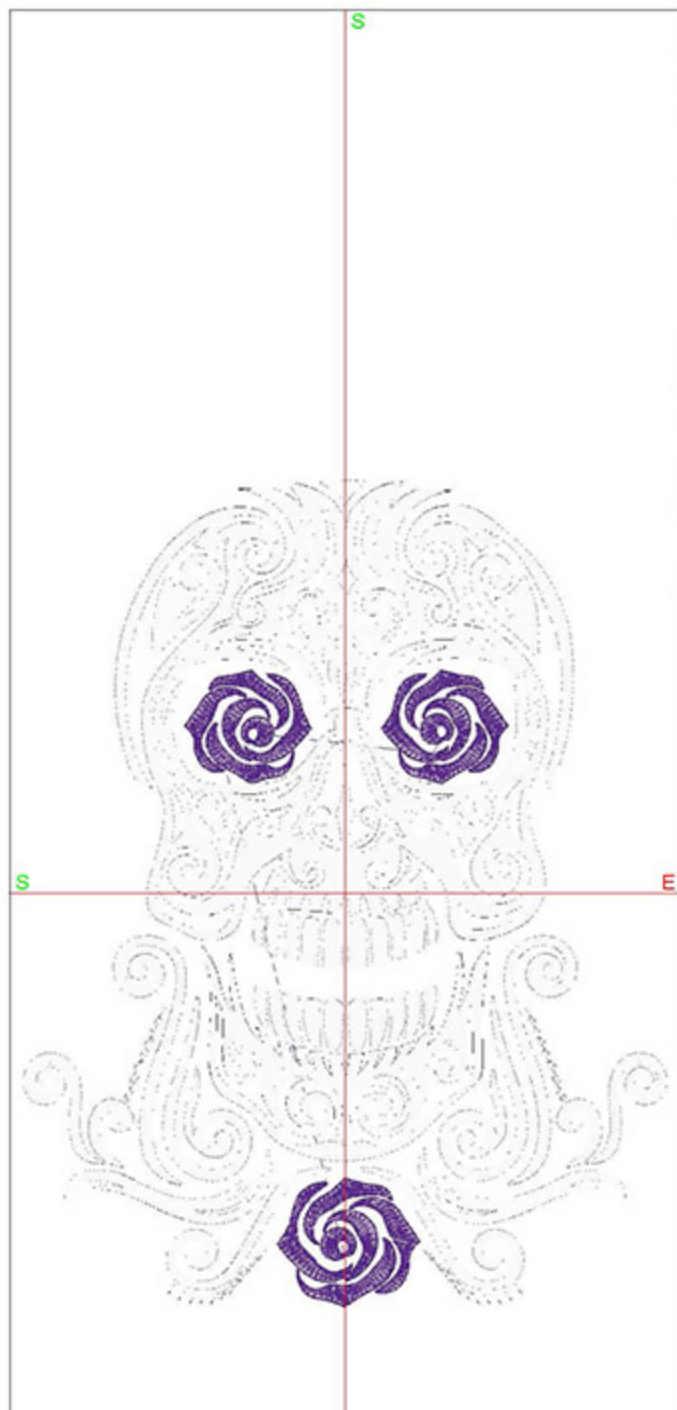

Design Worksheet

Zoom: 0.75

BERNINA Embroidery
Software DesignerPlus

Name: TATSwirlSkullTwo5x7.ART	
Height:	163.2 mm
Width:	127.2 mm
Stitches:	34034
Colors:	2
Color changes:	1
Trims:	25
Machine format:	Bernina
Hoop:	BERNINA Large Oval Hoop, 255 x 145, #26 (template violet)
Hoop template:	violet
Foot:	#26
Total bobbin:	48.15m
Color Sequence:	
#	Color Code Name Chart
1.	2 1922 Regal Purple Madeira Polyneon
2.	1 1801 Snow White Madeira Neon Polyester
Machine runtime:	
<u>Module</u>	<u>Runtime (hr:min:sec)</u>
Large	0:45:10

Design Worksheet

Zoom: 0.63

BERNINA Embroidery
Software DesignerPlus

Name: TATSwirlSkullTwo6x8.ART

Height: 192.4 mm
 Width: 150.0 mm
 Stitches: 40205
 Colors: 2
 Color changes: 1
 Trims: 29
 Machine format: Bernina
 Hoop: BERNINA Large Oval Hoop, 255 x 145, #26 (template violet)
 Hoop template: violet
 Foot: #26
 Total bobbin: 63.37m

BERNINA Embroidery
Software DesignerPlus

Name: TATSwirlSkullTwo8x10.ART

Height: 249.8 mm

Width: 194.6 mm

Stitches: 53602

Colors: 2

Color changes: 1

Trims: 37

Machine runtime:

Module	Runtime (hr:min:sec)
Large	1:14:36

Design Worksheet

Zoom: 0.41

BERNINA Embroidery
Software DesignerPlus

Name: TATSwirlSkullTwo10x12.ART	
Height:	299.8 mm
Width:	233.6 mm
Stitches:	66275
Colors:	2
Color changes:	1
Trims:	44
Machine format:	Bernina
Hoop:	BERNINA Large Oval Hoop, 255 x 145, #26 (template violet)
Hoop template:	violet
Foot:	#26
Total bobbin:	138.08m
Color Sequence:	
#	<u>Color</u> <u>Code</u> <u>Name</u> <u>Chart</u>
1.	<input type="checkbox"/> 2 1922 Regal Purple Madeira Polyneon
2.	<input type="checkbox"/> 1 1801 Snow White Madeira Neon Polyester
Machine runtime:	
<u>Module</u>	<u>Runtime (hr:min:sec)</u>
Large	1:34:41