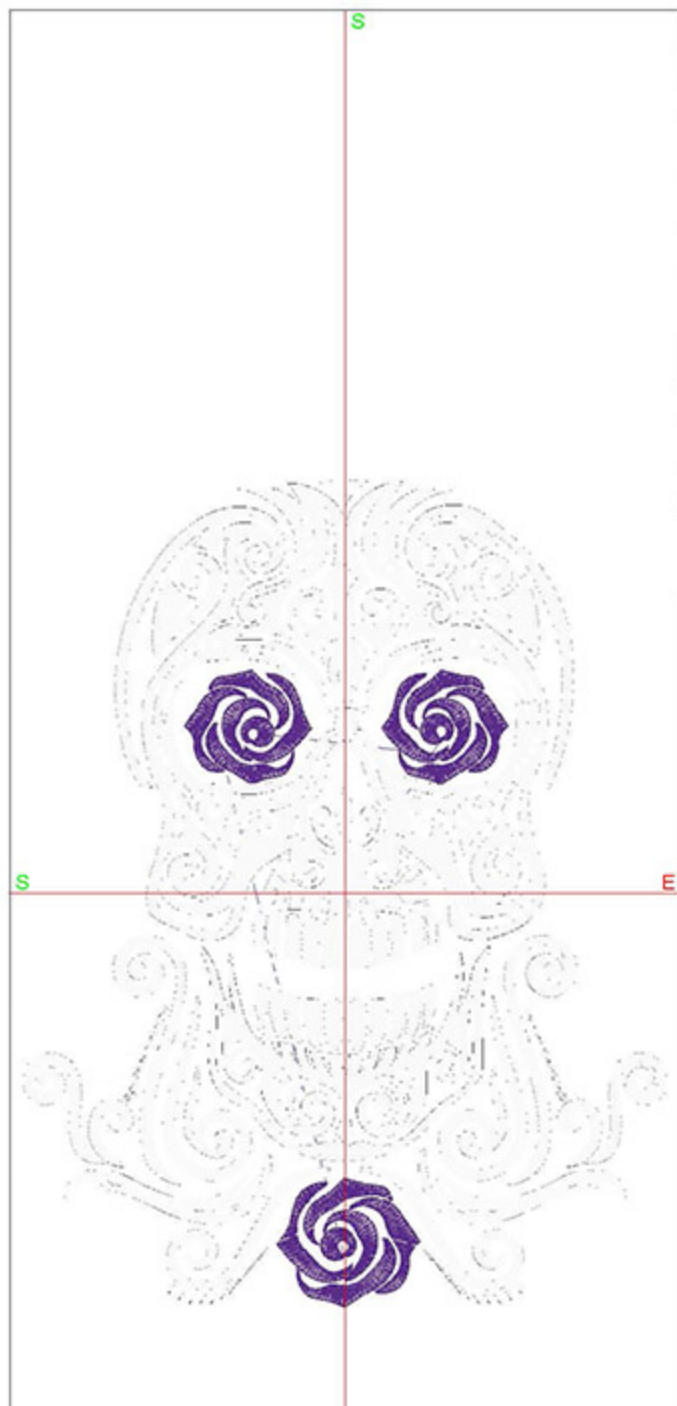

Design Worksheet

Zoom: 0.75

BERNINA Embroidery
Software DesignerPlus

Name: TATSwirlSkullTwo5x7.ART	
Height:	163.2 mm
Width:	127.2 mm
Stitches:	34034
Colors:	2
Color changes:	1
Trims:	25
Machine format:	Bernina
Hoop:	BERNINA Large Oval Hoop, 255 x 145, #26 (template violet)
Hoop template:	violet
Foot:	#26
Total bobbin:	48.15m
Color Sequence:	
#	Color Code Name Chart
1.	2 1922 Regal Purple Madeira Polyneon
2.	1 1801 Snow White Madeira Neon Polyester
Machine runtime:	
<u>Module</u>	<u>Runtime (hr:min:sec)</u>
Large	0:45:10

Design Worksheet

Zoom: 0.63

BERNINA Embroidery
Software DesignerPlus

Name: TATSwirlSkullTwo6x8.ART

Height: 192.4 mm
 Width: 150.0 mm
 Stitches: 40205
 Colors: 2
 Color changes: 1
 Trims: 29
 Machine format: Bernina
 Hoop: BERNINA Large Oval Hoop, 255 x 145, #26 (template violet)
 Hoop template: violet
 Foot: #26
 Total bobbin: 63.37m

BERNINA Embroidery
Software DesignerPlus

Name: TATSwirlSkullTwo8x10.ART

Height: 249.8 mm

Width: 194.6 mm

Stitches: 53602

Colors: 2

Color changes: 1

Trims: 37

Machine runtime:

Module	Runtime (hr:min:sec)
Large	1:14:36

Design Worksheet

Zoom: 0.41

BERNINA Embroidery
Software DesignerPlus

Name: TATSwirlSkullTwo10x12.ART	
Height:	299.8 mm
Width:	233.6 mm
Stitches:	66275
Colors:	2
Color changes:	1
Trims:	44
Machine format:	Bernina
Hoop:	BERNINA Large Oval Hoop, 255 x 145, #26 (template violet)
Hoop template:	violet
Foot:	#26
Total bobbin:	138.08m
Color Sequence:	
#	<u>Color</u> <u>Code</u> <u>Name</u> <u>Chart</u>
1.	<input type="checkbox"/> 2 1922 Regal Purple Madeira Polyneon
2.	<input type="checkbox"/> 1 1801 Snow White Madeira Neon Polyester
Machine runtime:	
<u>Module</u>	<u>Runtime (hr:min:sec)</u>
Large	1:34:41