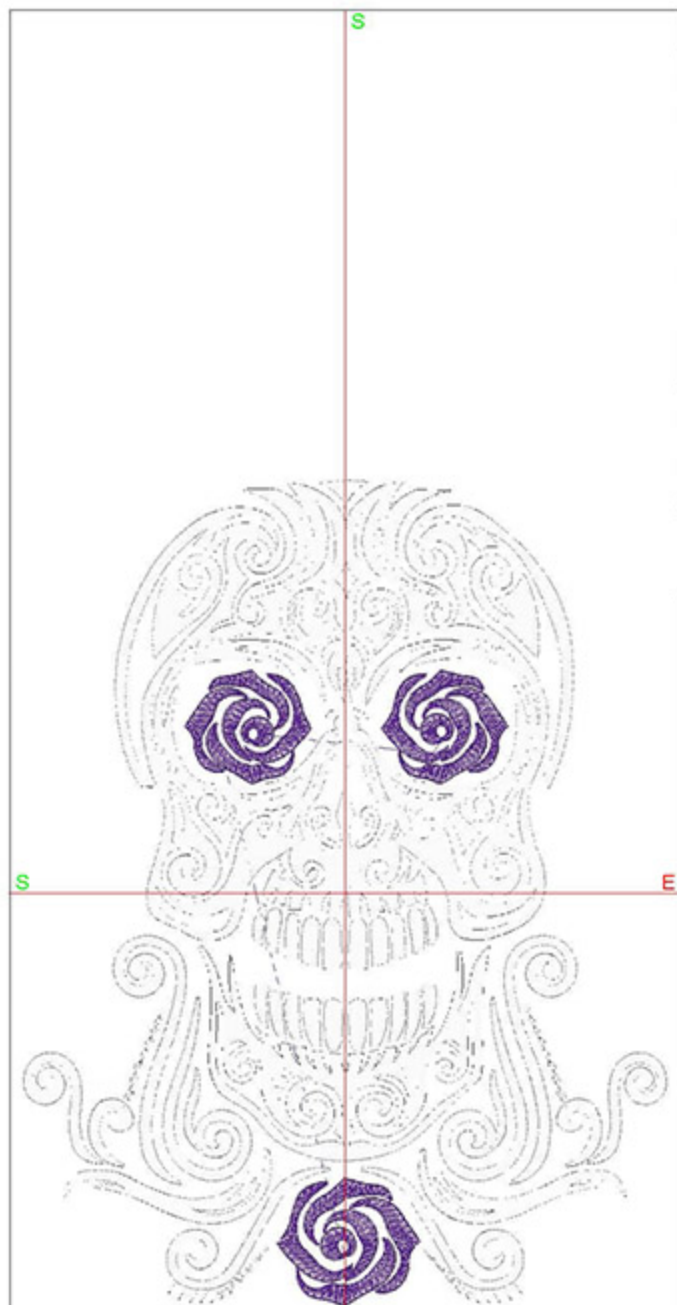

Design Worksheet

Zoom: 0.75

BERNINA Embroidery
Software DesignerPlus

Name: TATSwirlSkullTwo5x7.ART	
Height:	163.2 mm
Width:	127.2 mm
Stitches:	34034
Colors:	2
Color changes:	1
Trims:	25
Machine format:	Bernina
Hoop:	BERNINA Large Oval Hoop, 255 x 145, #26 (template violet)
Hoop template:	violet
Foot:	#26
Total bobbin:	48.15m
Color Sequence:	
#	Color Code Name Chart
1.	2 1922 Regal Purple Madeira Polyneon
2.	1 1801 Snow White Madeira Neon Polyester
Machine runtime:	
<u>Module</u>	<u>Runtime (hr:min:sec)</u>
Large	0:45:10

Design Worksheet

Zoom: 0.63

BERNINA Embroidery
Software DesignerPlus

Name: TATSwirlSkullTwo6x8.ART

Height: 192.4 mm
 Width: 150.0 mm
 Stitches: 40205
 Colors: 2
 Color changes: 1
 Trims: 29
 Machine format: Bernina
 Hoop: BERNINA Large Oval Hoop, 255 x 145, #26 (template violet)
 Hoop template: violet
 Foot: #26
 Total bobbin: 63.37m

BERNINA Embroidery
Software DesignerPlus

Name: TATSwirlSkullTwo8x10.ART

Height: 249.8 mm

Width: 194.6 mm

Stitches: 53602

Colors: 2

Color changes: 1

Trims: 37

Machine runtime:

Module	Runtime (hr:min:sec)
Large	1:14:36

Design Worksheet

Zoom: 0.41

BERNINA Embroidery
Software DesignerPlus

Name: TATSwirlSkullTwo10x12.ART	
Height:	299.8 mm
Width:	233.6 mm
Stitches:	66275
Colors:	2
Color changes:	1
Trims:	44
Machine format:	Bernina
Hoop:	BERNINA Large Oval Hoop, 255 x 145, #26 (template violet)
Hoop template:	violet
Foot:	#26
Total bobbin:	138.08m
Color Sequence:	
#	<u>Color</u> <u>Code</u> <u>Name</u> <u>Chart</u>
1.	<input type="checkbox"/> 2 1922 Regal Purple Madeira Polyneon
2.	<input type="checkbox"/> 1 1801 Snow White Madeira Neon Polyester
Machine runtime:	
<u>Module</u>	<u>Runtime (hr:min:sec)</u>
Large	1:34:41