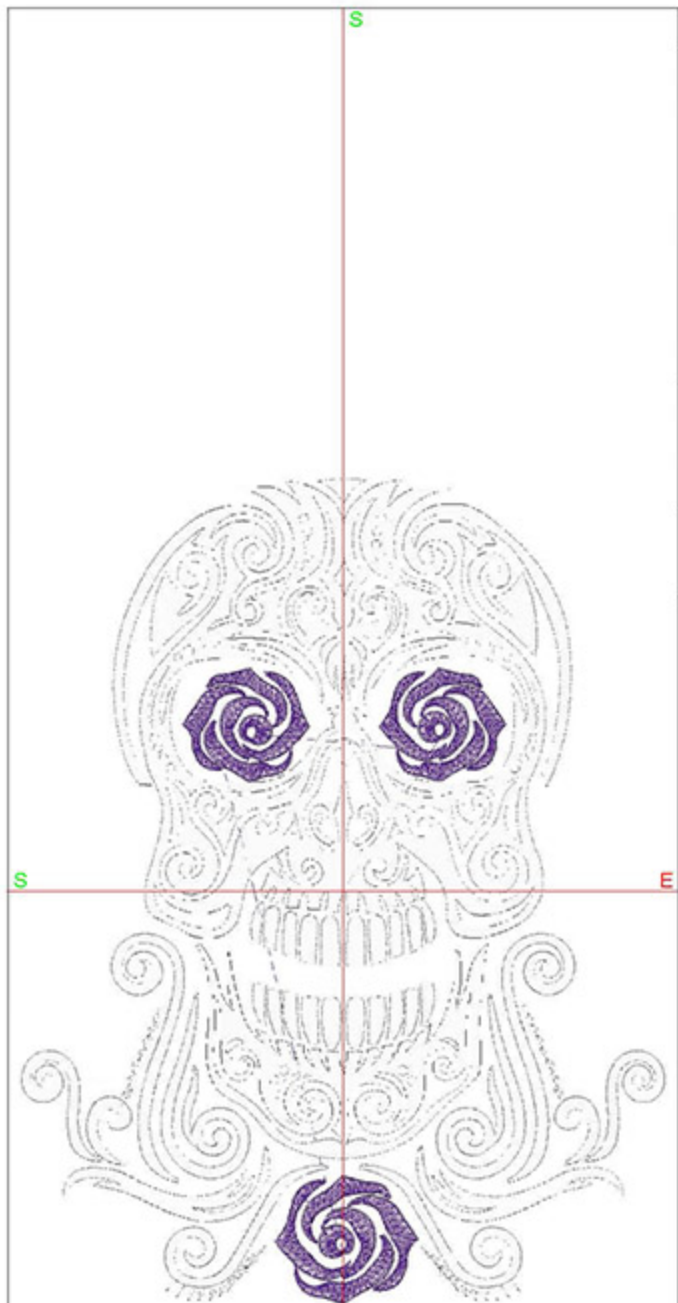

Design Worksheet

Zoom: 0.75

BERNINA Embroidery
Software DesignerPlus

Name: TATSwirlSkullTwo5x7.ART	
Height:	163.2 mm
Width:	127.2 mm
Stitches:	34034
Colors:	2
Color changes:	1
Trims:	25
Machine format:	Bernina
Hoop:	BERNINA Large Oval Hoop, 255 x 145, #26 (template violet)
Hoop template:	violet
Foot:	#26
Total bobbin:	48.15m
Color Sequence:	
#	Color Code Name Chart
1.	2 1922 Regal Purple Madeira Polyneon
2.	1 1801 Snow White Madeira Neon Polyester
Machine runtime:	
<u>Module</u>	<u>Runtime (hr:min:sec)</u>
Large	0:45:10

Design Worksheet

Zoom: 0.63

BERNINA Embroidery
Software DesignerPlus

Name: TATSwirlSkullTwo6x8.ART

Height: 192.4 mm
 Width: 150.0 mm
 Stitches: 40205
 Colors: 2
 Color changes: 1
 Trims: 29
 Machine format: Bernina
 Hoop: BERNINA Large Oval Hoop, 255 x 145, #26 (template violet)
 Hoop template: violet
 Foot: #26
 Total bobbin: 63.37m

BERNINA Embroidery
Software DesignerPlus

Name: TATSwirlSkullTwo8x10.ART

Height: 249.8 mm

Width: 194.6 mm

Stitches: 53602

Colors: 2

Color changes: 1

Trims: 37

Machine runtime:

Module	Runtime (hr:min:sec)
Large	1:14:36

Design Worksheet

Zoom: 0.41

BERNINA Embroidery
Software DesignerPlus

Name: TATSwirlSkullTwo10x12.ART	
Height:	299.8 mm
Width:	233.6 mm
Stitches:	66275
Colors:	2
Color changes:	1
Trims:	44
Machine format:	Bernina
Hoop:	BERNINA Large Oval Hoop, 255 x 145, #26 (template violet)
Hoop template:	violet
Foot:	#26
Total bobbin:	138.08m
Color Sequence:	
#	<u>Color</u> <u>Code</u> <u>Name</u> <u>Chart</u>
1.	<input type="checkbox"/> 2 1922 Regal Purple Madeira Polyneon
2.	<input type="checkbox"/> 1 1801 Snow White Madeira Neon Polyester
Machine runtime:	
<u>Module</u>	<u>Runtime (hr:min:sec)</u>
Large	1:34:41