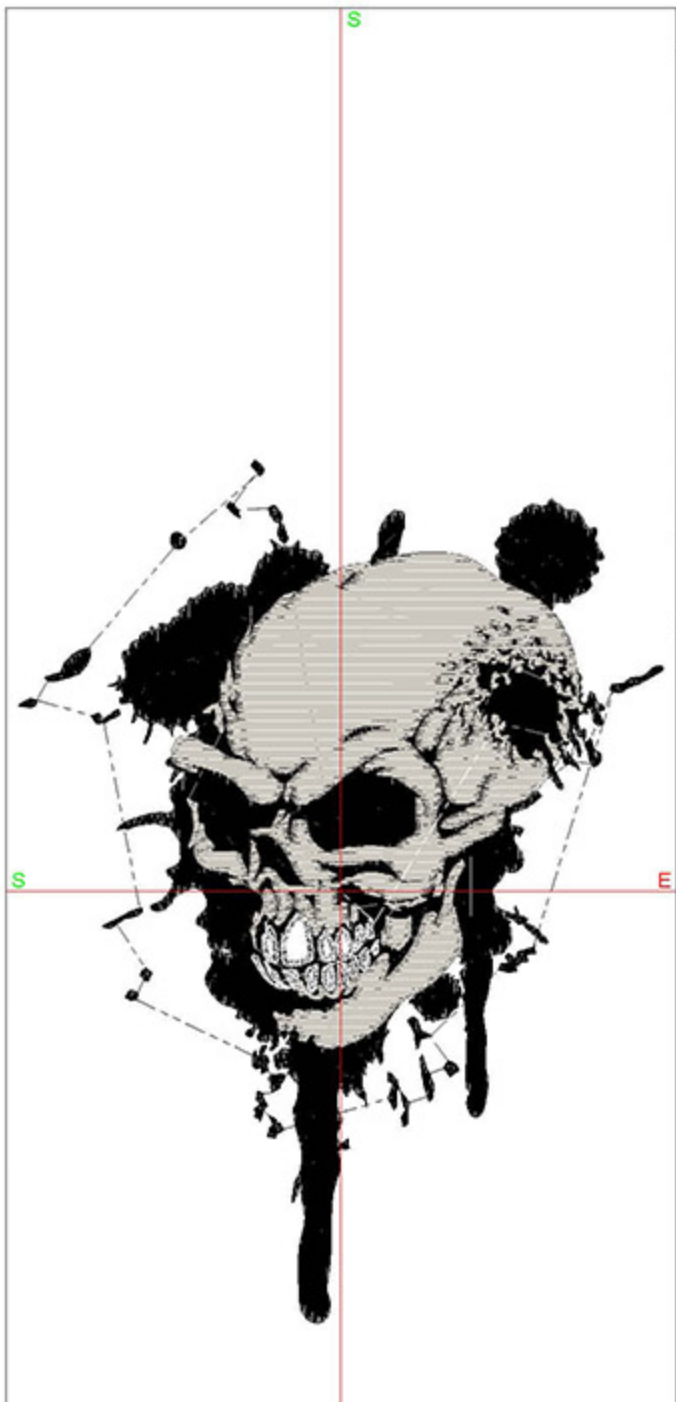

Design Worksheet

Zoom: 0.51

BERNINA Embroidery
Software DesignerPlus

Name:TOTPaintedSkull8x10.ART

Height: 249.9 mm
Width: 186.4 mm
Stitches: 41482
Colors: 3
Color changes: 2
Trims: 37
Machine format: Bernina
Hoop: BERNINA Large Oval Hoop, 255 x 145, #26 (template violet)
Hoop template: violet
Foot: #26
Total bobbin: 81.72m

Color Sequence:

#	Color	Code	Name	Chart
1.	2	1800	Emerald Black	Madeira Polyneon
2.	1	1860	Pussy Willow	Madeira Polyneon
3.	15	15	White	BERNINA

Machine runtime:

Module	Runtime (hr:min:sec)
Large	1:02:53