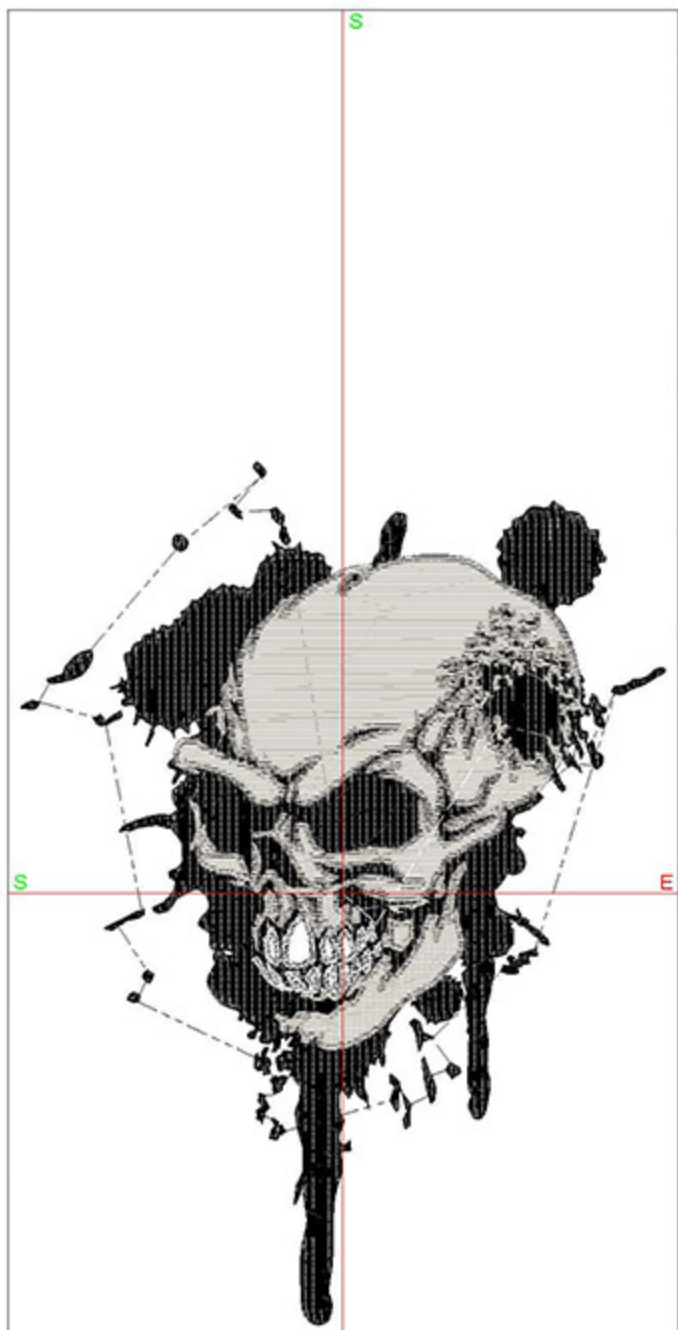

Design Worksheet

Zoom: 0.64

BERNINA Embroidery
Software DesignerPlus

Name:TOTPaintedSkull6x8.ART	
Height:	199.9 mm
Width:	149.0 mm
Stitches:	35354
Colors:	3
Color changes:	2
Trims:	36
Machine format:	Bernina
Hoop:	BERNINA Large Oval Hoop, 255 x 145, #26 (template violet)
Hoop template:	violet
Foot:	#26
Total bobbin:	62.30m
Color Sequence:	
#	Color Code Name Chart
1.	2 1800 Emerald Black Madeira Polyneon
2.	1 1860 Pussy Willow Madeira Polyneon
3.	15 15 White BERNINA
Machine runtime:	
<u>Module</u>	<u>Runtime (hr:min:sec)</u>
Large	0:52:42