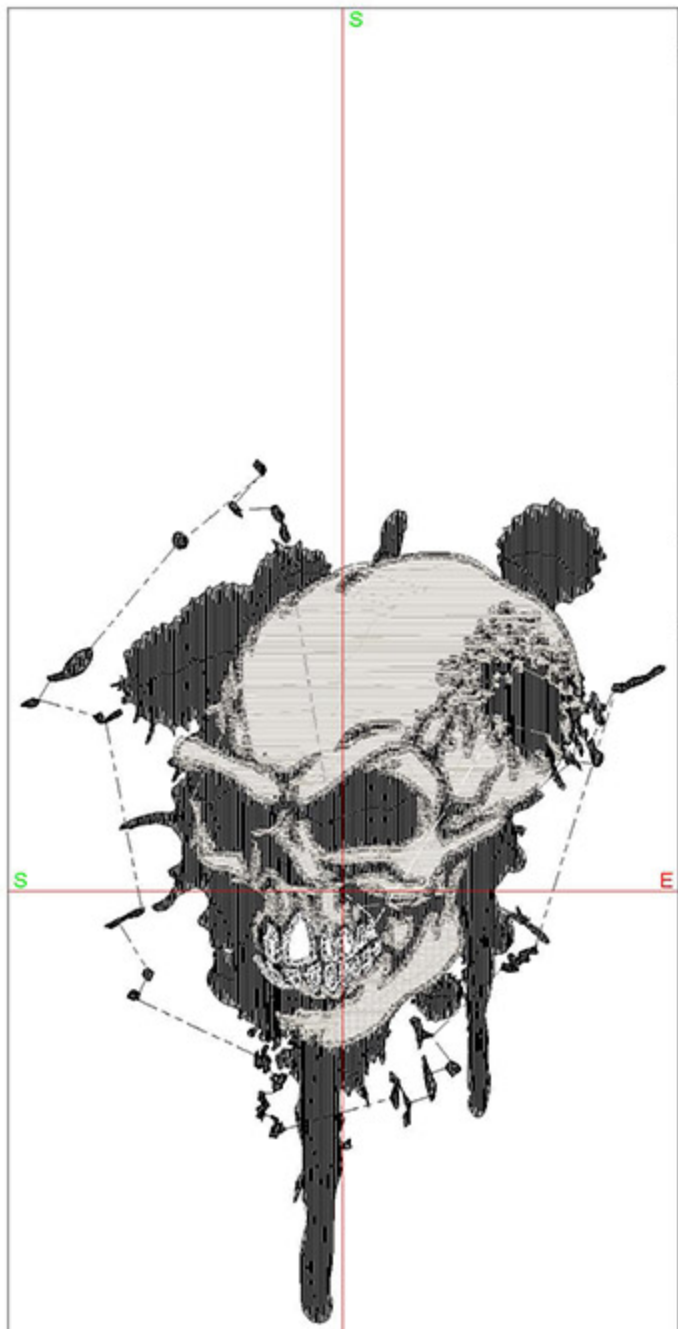

Design Worksheet

Zoom: 0.75

BERNINA Embroidery  
Software DesignerPlus

|                             |   |
|-----------------------------|---|
| Name:TOTPaintedSkull5x7.ART |   |
| Height:                     | 170.4 mm  |
| Width:                      | 126.9 mm  |
| Stitches:                   | 24509   |
| Colors:                     | 3   |
| Color changes:              | 2   |
| Trims:                      | 33  |
| Machine format:             | Bernina   |
| Hoop:                       | BERNINA Large Oval Hoop, 255 x 145, #26 (template violet) |
| Hoop template:              | violet  |
| Foot:                       | #26   |
| Total bobbin:               | 41.59m  |
| Color Sequence:             |   |
| #                           | <u>Color</u> <u>Code</u> <u>Name</u> <u>Chart</u>         |
| 1.                          | 2 1800 Emerald Black Madeira Polyneon                     |
| 2.                          | 1 1860 Pussy Willow Madeira Polyneon                      |
| 3.                          | 15 15 White BERNINA                                       |
| Machine runtime:            |   |
| <u>Module</u>               | <u>Runtime (hr:min:sec)</u>                               |
| Large                       | 0:38:19   |