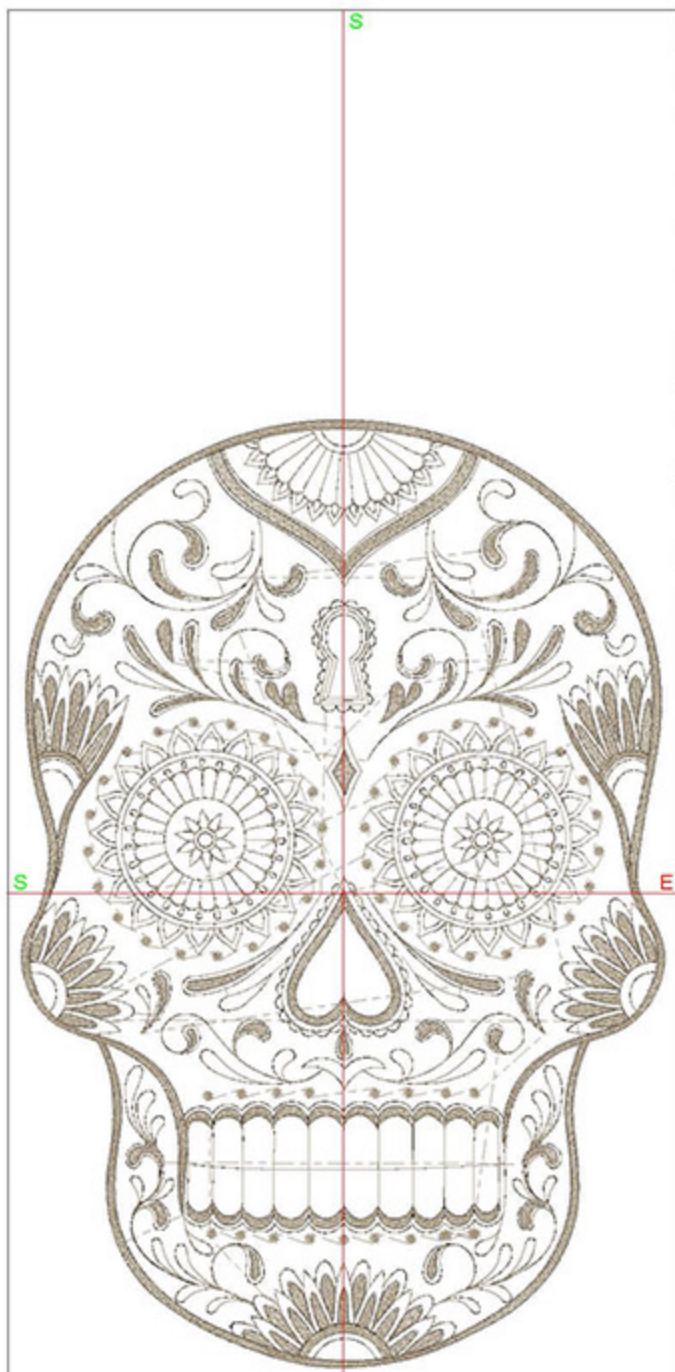

Design Worksheet

Zoom: 0.80

BERNINA Embroidery
Software DesignerPlus

Name: TOTSugarSkull5x7.ART

Height: 175.0 mm

Width: 118.9 mm

Stitches: 26245

Colors: 1

Color changes: 0

Trims: 92

Machine format: Bernina

Hoop: BERNINA Large Oval Hoop, 255 x 145, #26 (template violet)

Hoop template: violet

Foot: #26

Total bobbin: 33.19m

Color Sequence:

Height: 200.0 mm

Width: 135.8 mm

Stitches: 29704

Colors: 1

Color changes: 0

Trims: 93

Machine format: Bernina

Hoop: BERNINA Large Oval Hoop, 255 x 145, #26 (template violet)

Zoom: 0.56

BERNINA Embroidery
Software DesignerPlus

Name: TOTSugarSkull8x10.ART

Height: 250.0 mm

Width: 169.8 mm

Stitches: 35920

Colors: 1

Color changes: 0