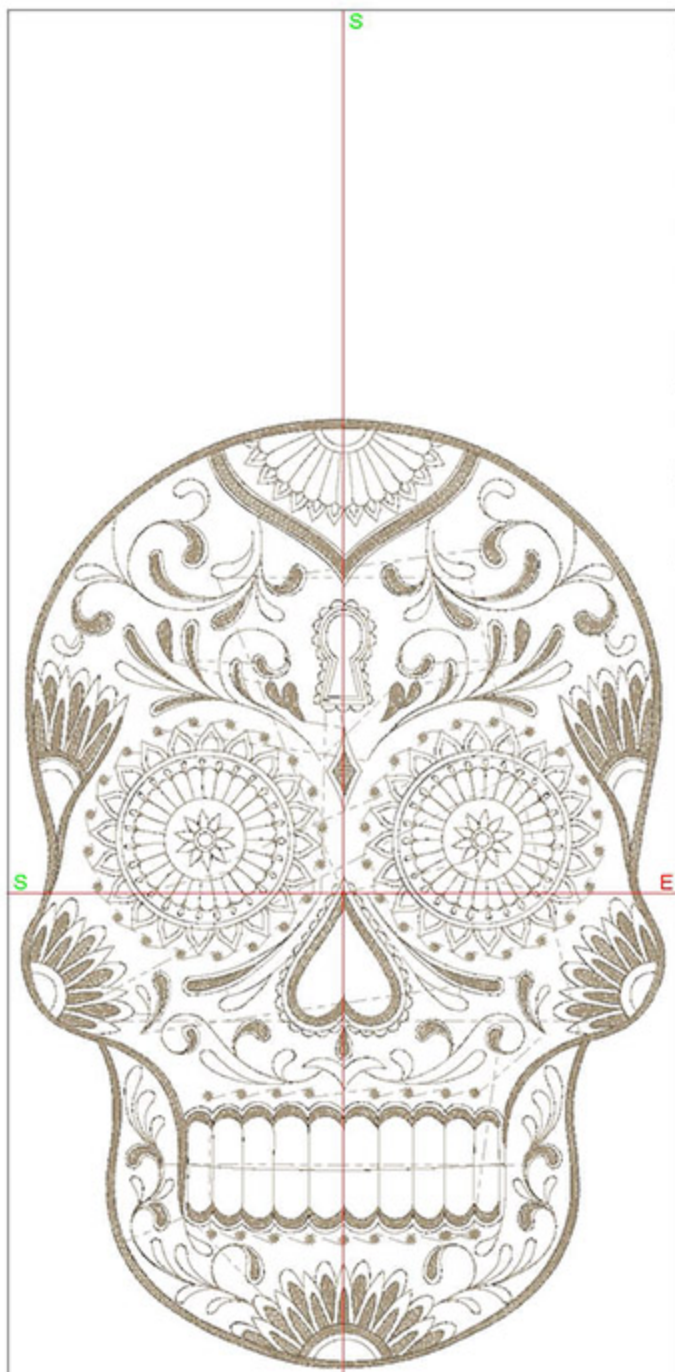

Design Worksheet

Zoom: 0.80

BERNINA Embroidery
Software DesignerPlus

Name: TOTSugarSkull5x7.ART

Height: 175.0 mm

Width: 118.9 mm

Stitches: 26245

Colors: 1

Color changes: 0

Trims: 92

Machine format: Bernina

Hoop: BERNINA Large Oval Hoop, 255 x 145, #26 (template violet)

Hoop template: violet

Foot: #26

Total bobbin: 33.19m

Color Sequence:

Height: 200.0 mm

Width: 135.8 mm

Stitches: 29704

Colors: 1

Color changes: 0

Trims: 93

Machine format: Bernina

Hoop: BERNINA Large Oval Hoop, 255 x 145, #26 (template violet)

Zoom: 0.56

BERNINA Embroidery
Software DesignerPlus

Name: TOTSugarSkull8x10.ART

Height: 250.0 mm

Width: 169.8 mm

Stitches: 35920

Colors: 1

Color changes: 0