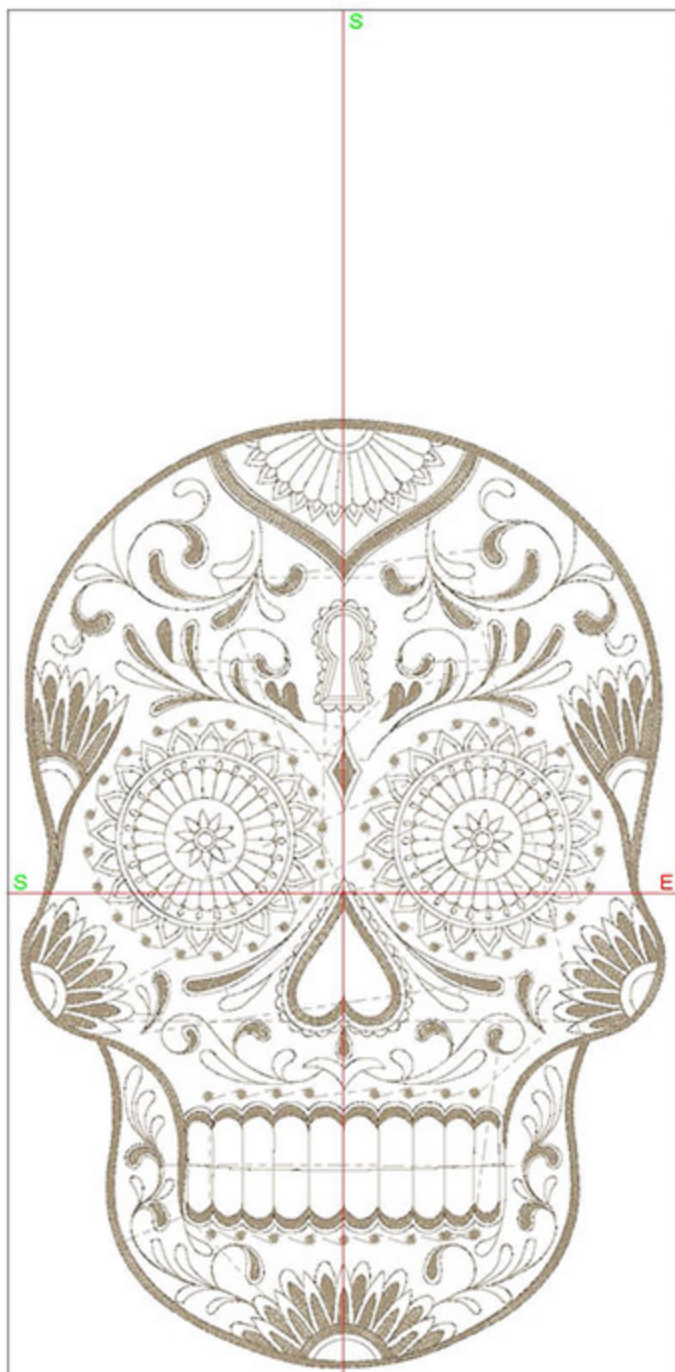

Color changes: 0

Trims: 92

Machine format: Bernina

Hoop: BERNINA Large Oval Hoop, 255 x 145, #26 (template violet)

Hoop template: violet

Foot: #26

Total bobbin: 33.19m

Color Sequence:

Height: 200.0 mm

Width: 135.8 mm

Stitches: 29704

Colors: 1

Color changes: 0

Trims: 93

Machine format: Bernina

Hoop: BERNINA Large Oval Hoop, 255 x 145, #26 (template violet)

Zoom: 0.56

BERNINA Embroidery
Software DesignerPlus

Name: TOTSugarSkull8x10.ART

Height: 250.0 mm

Width: 169.8 mm

Stitches: 35920

Colors: 1

Color changes: 0

Machine runtime:

Module	Runtime (hr:min:sec)
Large	1:05:34

Design Worksheet

Zoom: 0.47

BERNINA Embroidery
Software DesignerPlus

Name: TOTSugarSkull10x12.ART

Height: 300.0 mm

Width: 203.7 mm