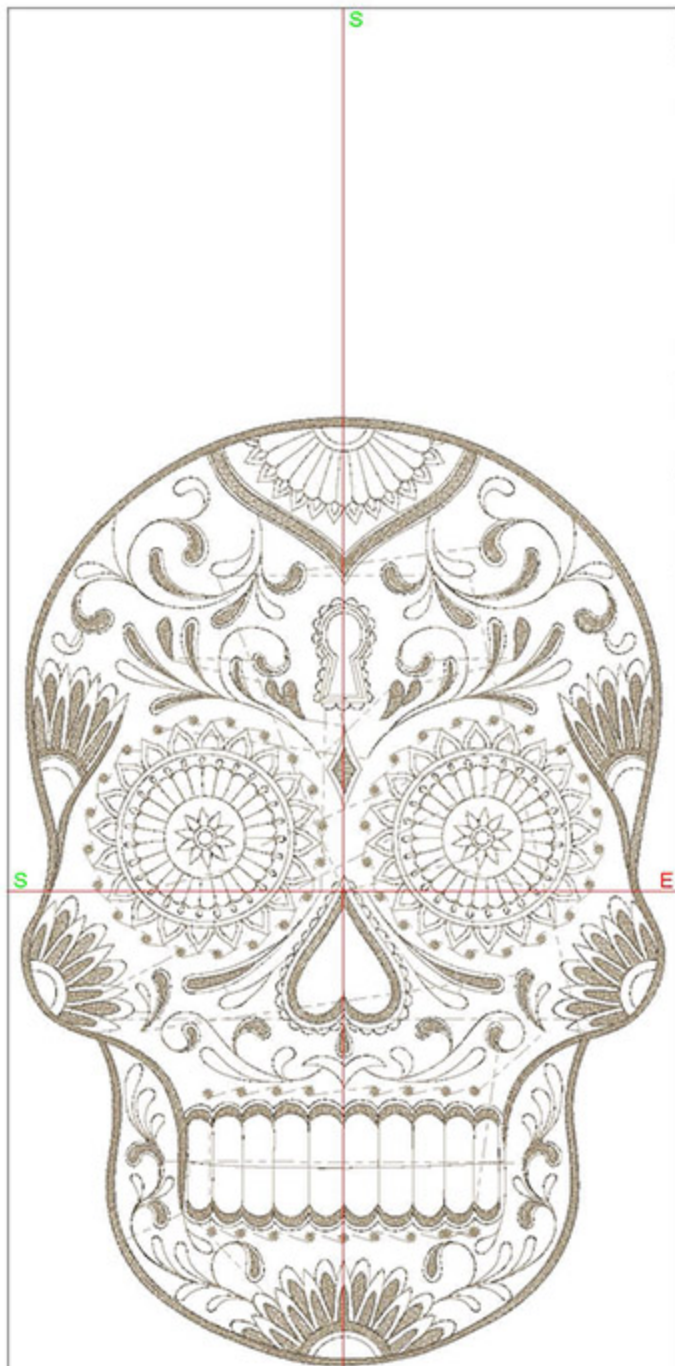

Design Worksheet

Zoom: 0.70

BERNINA Embroidery
Software DesignerPlus

Name: TOTSugarSkull6x8.ART

Height: 200.0 mm

Width: 135.8 mm

Stitches: 29704

Colors: 1

Color changes: 0

Trims: 93

Machine format: Bernina

Hoop: BERNINA Large Oval Hoop, 255 x 145, #26 (template violet)

Hoop template: violet

Foot: #26

Total bobbin: 39.68m

Color Sequence:

#	Color	Code	Name	Chart
1.	1	1535	Tarnished Taupe	Madeira Polyneon

Machine runtime:

Module	Runtime (hr:min:sec)
Large	0:54:39