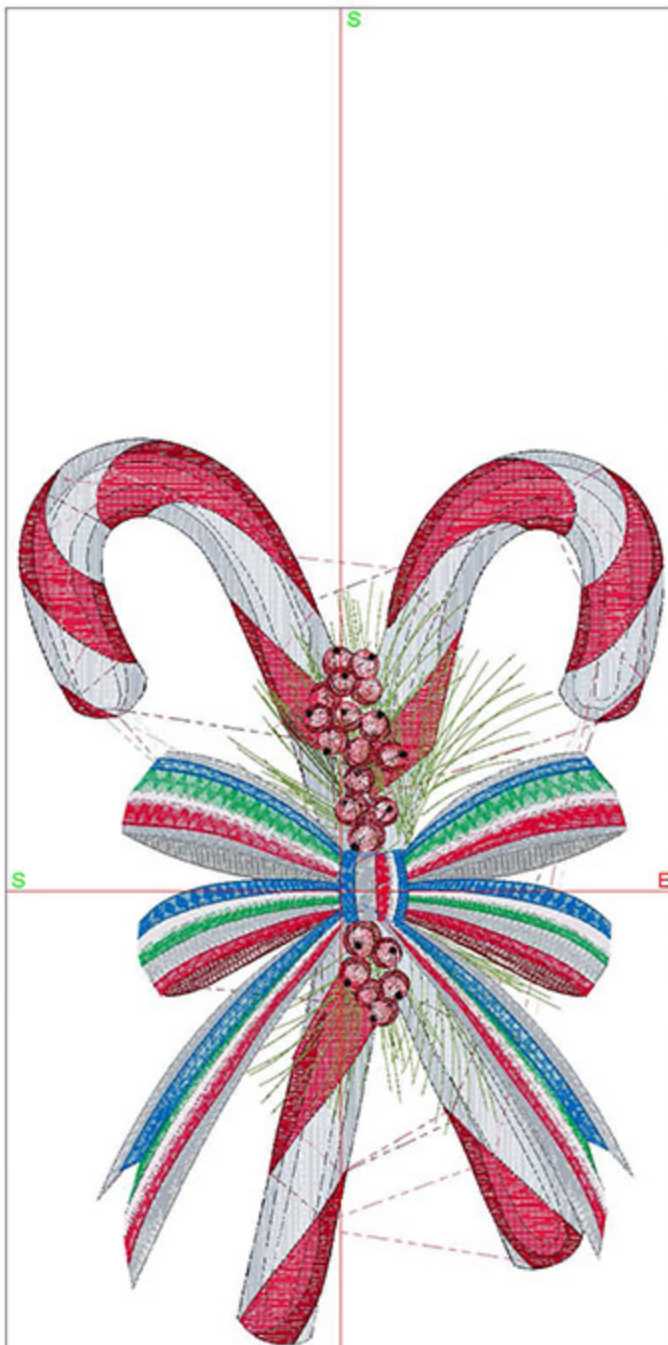

Design Worksheet

Zoom: 0.76

BERNINA Embroidery  
Software DesignerPlus

Name: MABCandyCanes5x7.ART

Height: 175.0 mm  
 Width: 124.2 mm  
 Stitches: 40996  
 Colors: 11  
 Color changes: 16  
 Trims: 106  
 Machine format: Bernina  
 Hoop: BERNINA Large Oval Hoop, 255 x 145, #26 (template violet)  
 Hoop template: violet  
 Foot: #26  
 Total bobbin: 75.48m

Machine runtime:

Module	Runtime (hr:min:sec)
Large	1:17:25

Design Worksheet

Zoom: 0.67

BERNINA Embroidery  
Software DesignerPlus

Name: MABCandyCanes6x8.ART

Height: 200.0 mm  
 Width: 142.0 mm  
 Stitches: 48152  
 Colors: 11  
 Color changes: 16  
 Trims: 109  
 Machine format: Bernina  
 Hoop: BERNINA Large Oval Hoop, 255 x 145, #26 (template violet)  
 Hoop template: violet  
 Foot: #26  
 Total bobbin: 95.10m

Machine runtime:

Module	Runtime (hr:min:sec)
Large	1:28:29

Design Worksheet

Zoom: 0.53

BERNINA Embroidery  
Software DesignerPlus

Name: MABCandyCanes8x10.ART60  
 Height: 250.0 mm  
 Width: 177.5 mm  
 Stitches: 64511  
 Colors: 11  
 Color changes: 16  
 Trims: 123  
 Machine format: Bernina  
 Hoop: BERNINA Large Oval Hoop, 255 x 145, #26 (template violet)  
 Hoop template: violet  
 Foot: #26  
 Total bobbin: 141.90m

Machine runtime:  
**Module**                      **Runtime (hr:min:sec)**  
 Large                              1:56:08

Design Worksheet

Zoom: 0.45

BERNINA Embroidery  
Software DesignerPlus

Name: MABCandyCanes10x12.ART  
 Height: 299.9 mm  
 Width: 212.9 mm  
 Stitches: 83367  
 Colors: 11  
 Color changes: 16  
 Trims: 135  
 Machine format: Bernina  
 Hoop: BERNINA Large Oval Hoop, 255 x 145, #26 (template violet)  
 Hoop template: violet  
 Foot: #26  
 Total bobbin: 197.85m