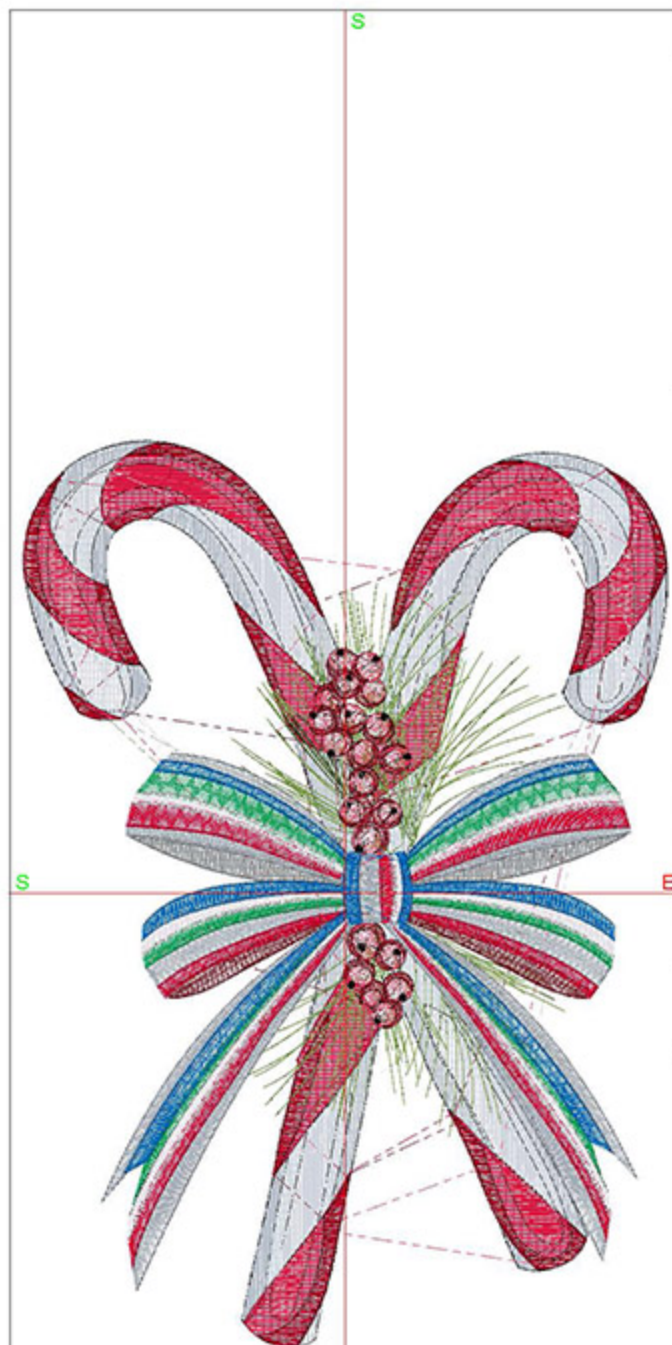

Design Worksheet

Zoom: 0.76

BERNINA Embroidery  
Software DesignerPlus

Name: MABCandyCanes5x7.ART

Height: 175.0 mm  
 Width: 124.2 mm  
 Stitches: 40996  
 Colors: 11  
 Color changes: 16  
 Trims: 106  
 Machine format: Bernina  
 Hoop: BERNINA Large Oval Hoop, 255 x 145, #26 (template violet)  
 Hoop template: violet  
 Foot: #26  
 Total bobbin: 75.48m

Machine runtime:

Module	Runtime (hr:min:sec)
Large	1:17:25

Design Worksheet

Zoom: 0.67

BERNINA Embroidery  
Software DesignerPlus

Name: MABCandyCanes6x8.ART

Height: 200.0 mm  
 Width: 142.0 mm  
 Stitches: 48152  
 Colors: 11  
 Color changes: 16  
 Trims: 109  
 Machine format: Bernina  
 Hoop: BERNINA Large Oval Hoop, 255 x 145, #26 (template violet)  
 Hoop template: violet  
 Foot: #26  
 Total bobbin: 95.10m

Machine runtime:

Module	Runtime (hr:min:sec)
Large	1:28:29

Design Worksheet

Zoom: 0.53

BERNINA Embroidery  
Software DesignerPlus

Name: MABCandyCanes8x10.ART60  
 Height: 250.0 mm  
 Width: 177.5 mm  
 Stitches: 64511  
 Colors: 11  
 Color changes: 16  
 Trims: 123  
 Machine format: Bernina  
 Hoop: BERNINA Large Oval Hoop, 255 x 145, #26 (template violet)  
 Hoop template: violet  
 Foot: #26  
 Total bobbin: 141.90m

Machine runtime:  
**Module**                      **Runtime (hr:min:sec)**  
 Large                              1:56:08

Design Worksheet

Zoom: 0.45

BERNINA Embroidery  
Software DesignerPlus

Name: MABCandyCanes10x12.ART  
 Height: 299.9 mm  
 Width: 212.9 mm  
 Stitches: 83367  
 Colors: 11  
 Color changes: 16  
 Trims: 135  
 Machine format: Bernina  
 Hoop: BERNINA Large Oval Hoop, 255 x 145, #26 (template violet)  
 Hoop template: violet  
 Foot: #26  
 Total bobbin: 197.85m