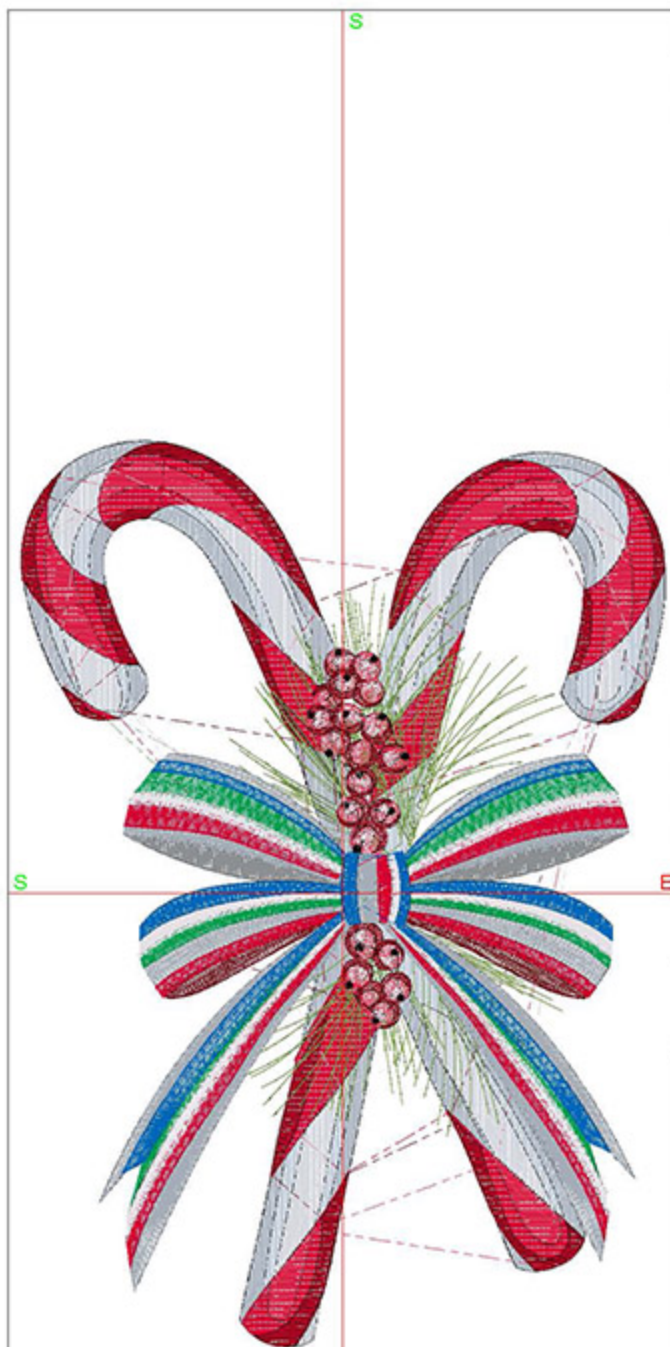

Design Worksheet

Zoom: 0.76

BERNINA Embroidery  
Software DesignerPlus

Name: MABCandyCanes5x7.ART

Height: 175.0 mm  
 Width: 124.2 mm  
 Stitches: 40996  
 Colors: 11  
 Color changes: 16  
 Trims: 106  
 Machine format: Bernina  
 Hoop: BERNINA Large Oval Hoop, 255 x 145, #26 (template violet)  
 Hoop template: violet  
 Foot: #26  
 Total bobbin: 75.48m

Machine runtime:

Module	Runtime (hr:min:sec)
Large	1:17:25

Design Worksheet

Zoom: 0.67

BERNINA Embroidery  
Software DesignerPlus

Name: MABCandyCanes6x8.ART

Height: 200.0 mm  
 Width: 142.0 mm  
 Stitches: 48152  
 Colors: 11  
 Color changes: 16  
 Trims: 109  
 Machine format: Bernina  
 Hoop: BERNINA Large Oval Hoop, 255 x 145, #26 (template violet)  
 Hoop template: violet  
 Foot: #26  
 Total bobbin: 95.10m

Machine runtime:

Module	Runtime (hr:min:sec)
Large	1:28:29

Design Worksheet

Zoom: 0.53

BERNINA Embroidery  
Software DesignerPlus

Name: MABCandyCanes8x10.ART60  
 Height: 250.0 mm  
 Width: 177.5 mm  
 Stitches: 64511  
 Colors: 11  
 Color changes: 16  
 Trims: 123  
 Machine format: Bernina  
 Hoop: BERNINA Large Oval Hoop, 255 x 145, #26 (template violet)  
 Hoop template: violet  
 Foot: #26  
 Total bobbin: 141.90m

Machine runtime:  
**Module**                      **Runtime (hr:min:sec)**  
 Large                              1:56:08

Design Worksheet

Zoom: 0.45

BERNINA Embroidery  
Software DesignerPlus

Name: MABCandyCanes10x12.ART  
 Height: 299.9 mm  
 Width: 212.9 mm  
 Stitches: 83367  
 Colors: 11  
 Color changes: 16  
 Trims: 135  
 Machine format: Bernina  
 Hoop: BERNINA Large Oval Hoop, 255 x 145, #26 (template violet)  
 Hoop template: violet  
 Foot: #26  
 Total bobbin: 197.85m