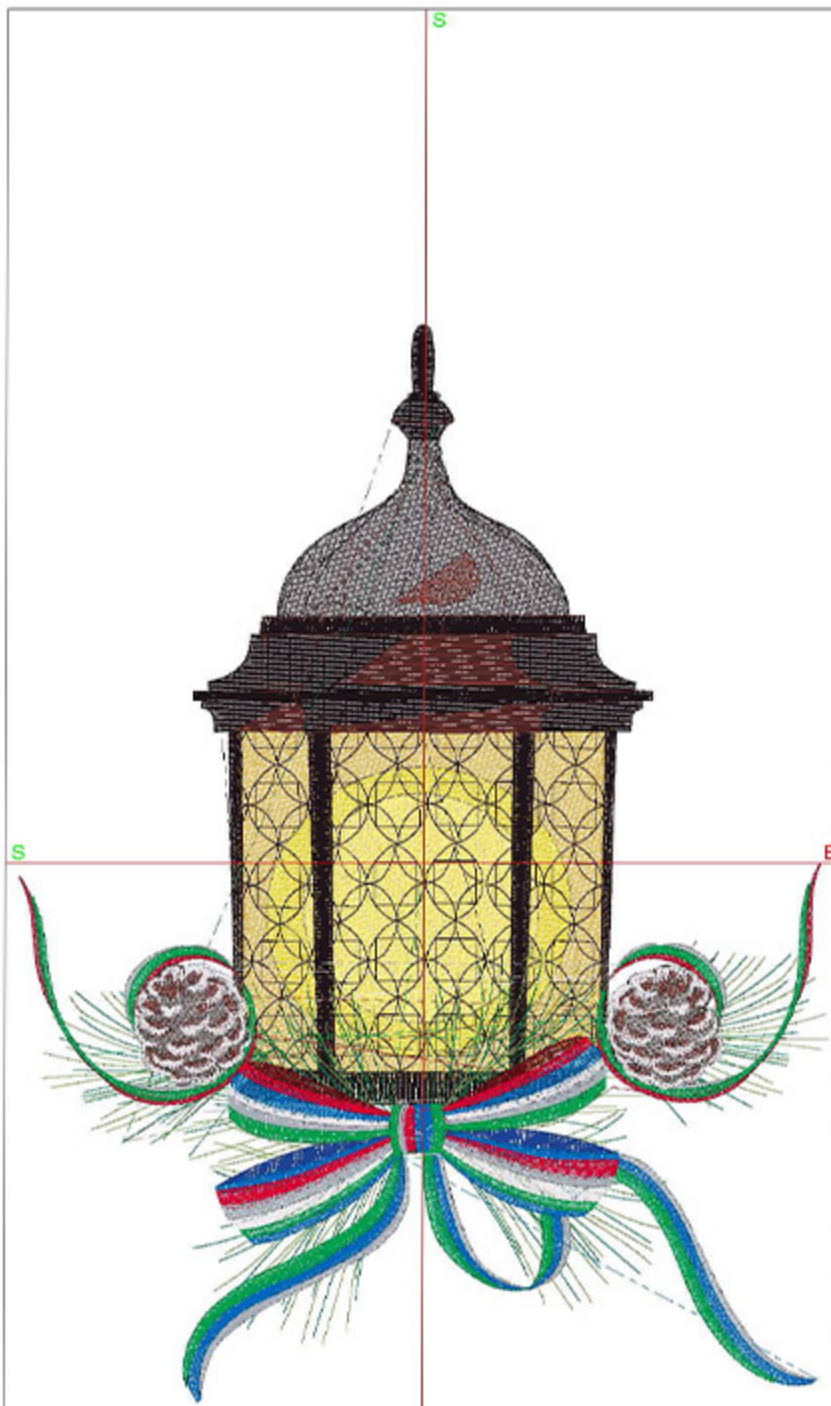

Design Worksheet

Zoom: 0.94

BERNINA Embroidery Software DesignerPlus

Name: MABPineconeLantern5x7.ART

Height: 174.8 mm  
 Width: 127.1 mm  
 Stitches: 35695  
 Colors: 16  
 Color changes: 22  
 Trims: 63  
 Machine format: Bernina  
 Hoop: EMP6 (180 x 130)  
 Total bobbin: 64.04m

Machine runtime:

Module	Runtime (hr:min:sec)
Large	1:00:21

Design Worksheet

Zoom: 0.82

BERNINA Embroidery  
Software DesignerPlus

Name: MABPineconeLantern6x8.ART

Height: 199.8 mm  
 Width: 145.3 mm  
 Stitches: 41907  
 Colors: 16  
 Color changes: 22  
 Trims: 68  
 Machine format: Bernina  
 Hoop: EMP6 (180 x 130)  
 Total bobbin: 80.22m

Machine runtime:

Module	Runtime (hr:min:sec)
Large	1:28:44

Design Worksheet

Zoom: 0.55

BERNINA Embroidery  
Software DesignerPlus

Name: MABPineconeLantern10x12.ART

Height: 299.8 mm  
 Width: 218.1 mm  
 Stitches: 70937  
 Colors: 16  
 Color changes: 22  
 Trims: 74  
 Machine format: Bernina  
 Hoop: EMP6 (180 x 130)  
 Total bobbin: 163.26m