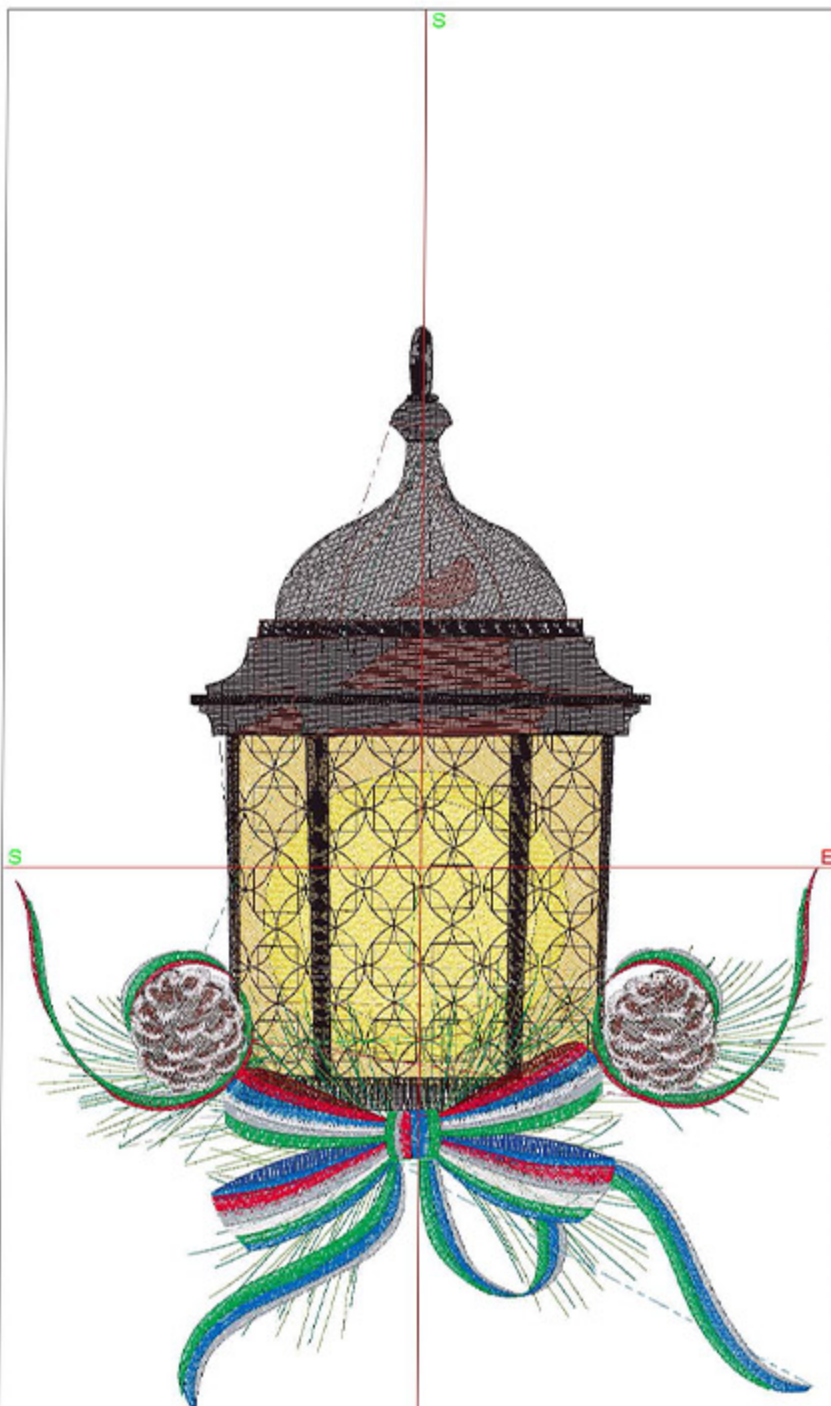

Design Worksheet

Zoom: 0.94

BERNINA Embroidery Software DesignerPlus

Name: MABPineconeLantern5x7.ART

Height: 174.8 mm  
 Width: 127.1 mm  
 Stitches: 35695  
 Colors: 16  
 Color changes: 22  
 Trims: 63  
 Machine format: Bernina  
 Hoop: EMP6 (180 x 130)  
 Total bobbin: 64.04m

Machine runtime:

Module	Runtime (hr:min:sec)
Large	1:00:21

Design Worksheet

Zoom: 0.82

BERNINA Embroidery  
Software DesignerPlus

Name: MABPineconeLantern6x8.ART

Height: 199.8 mm  
 Width: 145.3 mm  
 Stitches: 41907  
 Colors: 16  
 Color changes: 22  
 Trims: 68  
 Machine format: Bernina  
 Hoop: EMP6 (180 x 130)  
 Total bobbin: 80.22m

Machine runtime:

Module	Runtime (hr:min:sec)
Large	1:09:45

Design Worksheet

Zoom: 0.66

**BERNINA Embroidery  
Software DesignerPlus**

Name: MABPineconeLantern8x10.ART

Height: 249.8 mm  
 Width: 181.7 mm  
 Stitches: 55710  
 Colors: 16  
 Color changes: 22  
 Trims: 69  
 Machine format: Bernina  
 Hoop: EMP6 (180 x 130)  
 Total bobbin: 117.96m