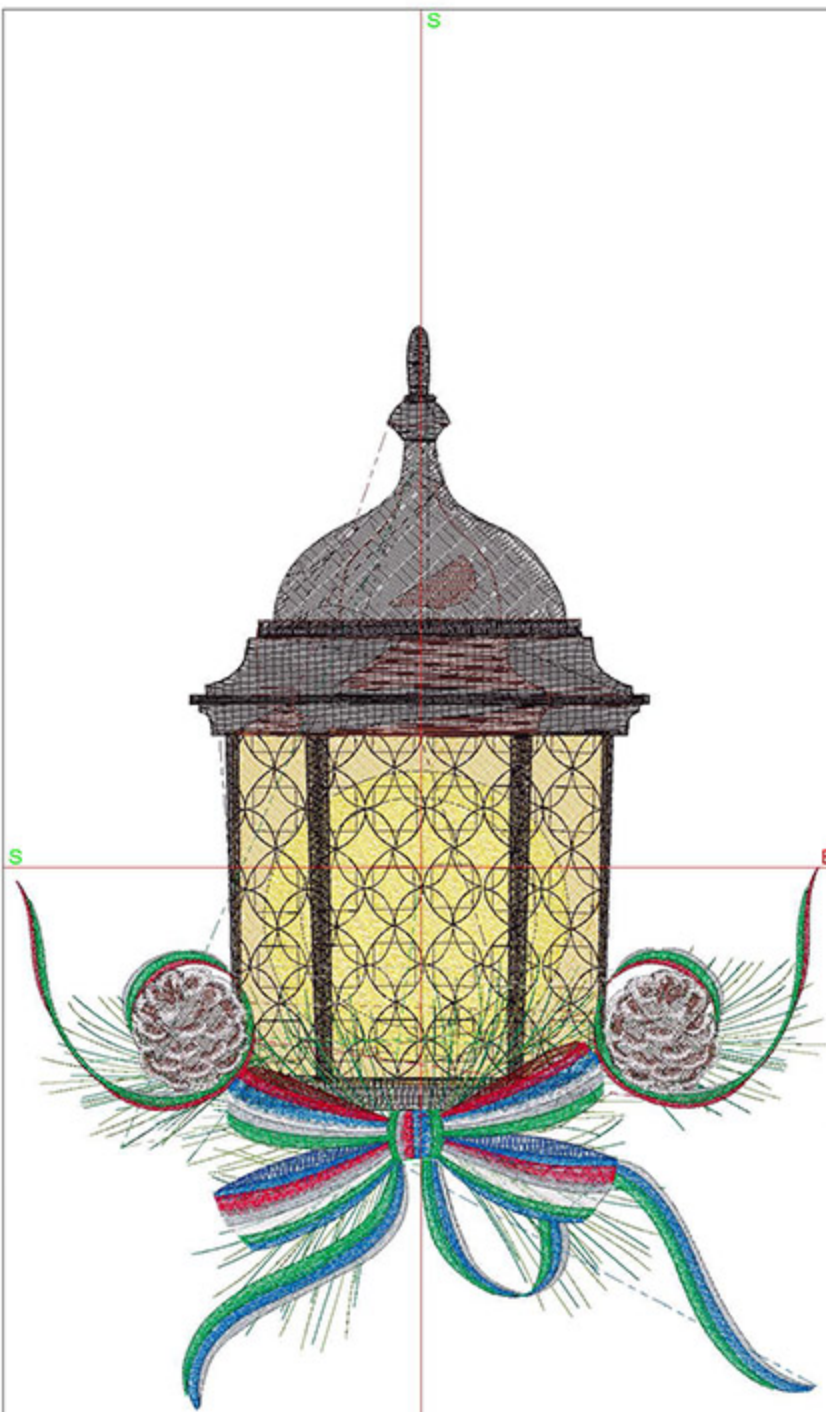

Design Worksheet

Zoom: 0.94

BERNINA Embroidery Software DesignerPlus

Name: MABPineconeLantern5x7.ART

Height: 174.8 mm  
 Width: 127.1 mm  
 Stitches: 35695  
 Colors: 16  
 Color changes: 22  
 Trims: 63  
 Machine format: Bernina  
 Hoop: EMP6 (180 x 130)  
 Total bobbin: 64.04m

Machine runtime:

Module	Runtime (hr:min:sec)
Large	1:00:21

Design Worksheet

Zoom: 0.82

BERNINA Embroidery  
Software DesignerPlus

Name: MABPineconeLantern6x8.ART

Height: 199.8 mm  
 Width: 145.3 mm  
 Stitches: 41907  
 Colors: 16  
 Color changes: 22  
 Trims: 68  
 Machine format: Bernina  
 Hoop: EMP6 (180 x 130)  
 Total bobbin: 80.22m