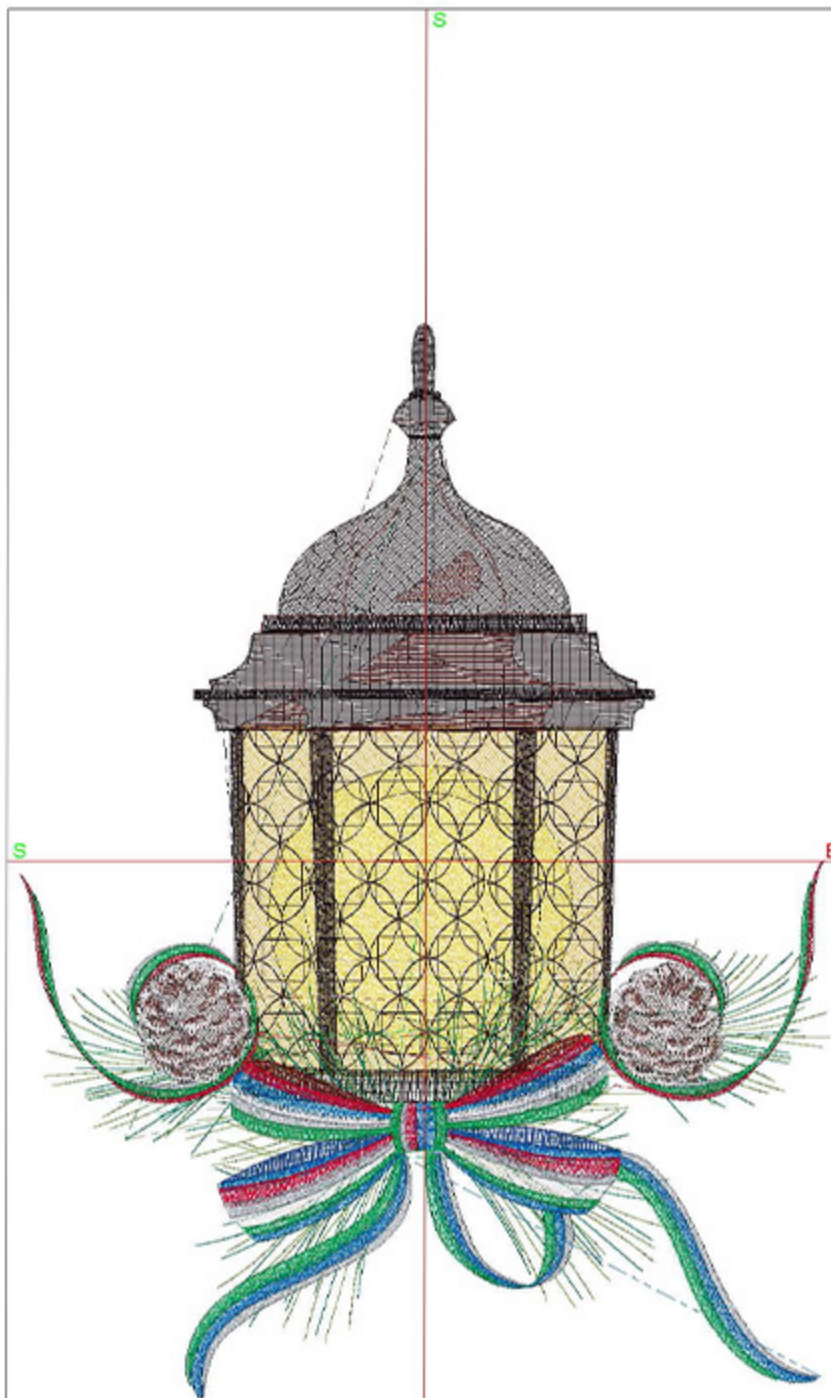

Design Worksheet

Zoom: 0.94

BERNINA Embroidery Software DesignerPlus

Name: MABPineconeLantern5x7.ART

Height: 174.8 mm  
 Width: 127.1 mm  
 Stitches: 35695  
 Colors: 16  
 Color changes: 22  
 Trims: 63  
 Machine format: Bernina  
 Hoop: EMP6 (180 x 130)  
 Total bobbin: 64.04m

Machine runtime:

Module	Runtime (hr:min:sec)
Large	1:00:21

Design Worksheet

Zoom: 0.82

BERNINA Embroidery  
Software DesignerPlus

Name: MABPineconeLantern6x8.ART

Height: 199.8 mm  
 Width: 145.3 mm  
 Stitches: 41907  
 Colors: 16  
 Color changes: 22  
 Trims: 68  
 Machine format: Bernina  
 Hoop: EMP6 (180 x 130)  
 Total bobbin: 80.22m