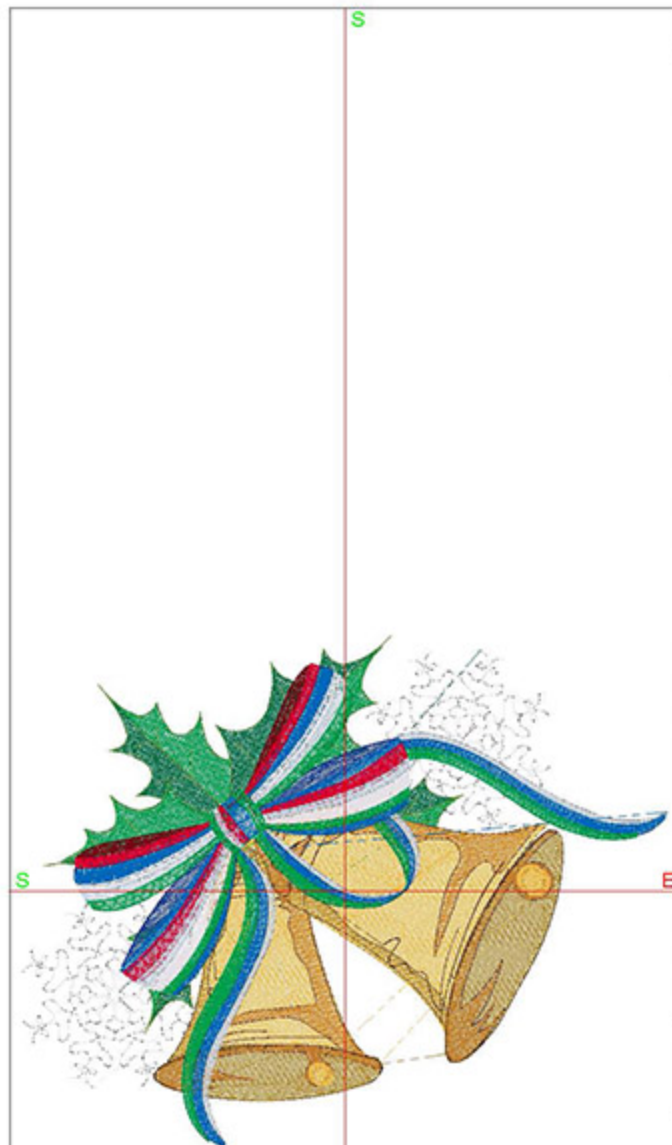

Design Worksheet

Zoom: 0.59

BERNINA Embroidery Software DesignerPlus

Name: MABRibbonBells5x7.ART
 Height: 127.2 mm
 Width: 160.2 mm
 Stitches: 30874
 Colors: 13
 Color changes: 18
 Trims: 39
 Machine format: Bernina
 Hoop: BERNINA Large Oval Hoop, 255 x 145, #26 (template violet)
 Hoop template: violet
 Foot: #26
 Total bobbin: 58.90m

Machine runtime:

Module	Runtime (hr:min:sec)
Large	0:48:45

Design Worksheet

Zoom: 0.50

BERNINA Embroidery
Software DesignerPlus

Name: MABRibbonBells6x8.ART

Height: 150.0 mm
 Width: 189.0 mm
 Stitches: 37807
 Colors: 13
 Color changes: 18
 Trims: 39
 Machine format: Bernina
 Hoop: BERNINA Large Oval Hoop, 255 x 145, #26 (template violet)
 Hoop template: violet
 Foot: #26
 Total bobbin: 78.79m

Machine runtime:

Module	Runtime (hr:min:sec)
Large	0:58:27

Design Worksheet

Zoom: 0.39

BERNINA Embroidery Software DesignerPlus

Name: MABRibbonBells8x10.ART
 Height: 194.8 mm
 Width: 245.5 mm
 Stitches: 53889
 Colors: 13
 Color changes: 18
 Trims: 41
 Machine format: Bernina
 Hoop: BERNINA Large Oval Hoop, 255 x 145, #26 (template violet)
 Hoop template: violet
 Foot: #26
 Total bobbin: 127.48m

Machine runtime:

Module	Runtime (hr:min:sec)
Large	1:21:53

Design Worksheet

Zoom: 0.32

BERNINA Embroidery Software DesignerPlus

Name: MABRibbonBells10x12.ART

Height: 237.8 mm
 Width: 299.7 mm
 Stitches: 72186
 Colors: 13
 Color changes: 18
 Trims: 46
 Machine format: Bernina
 Hoop: BERNINA Large Oval Hoop, 255 x 145, #26 (template violet)
 Hoop template: violet
 Foot: #26
 Total bobbin: 184.89m