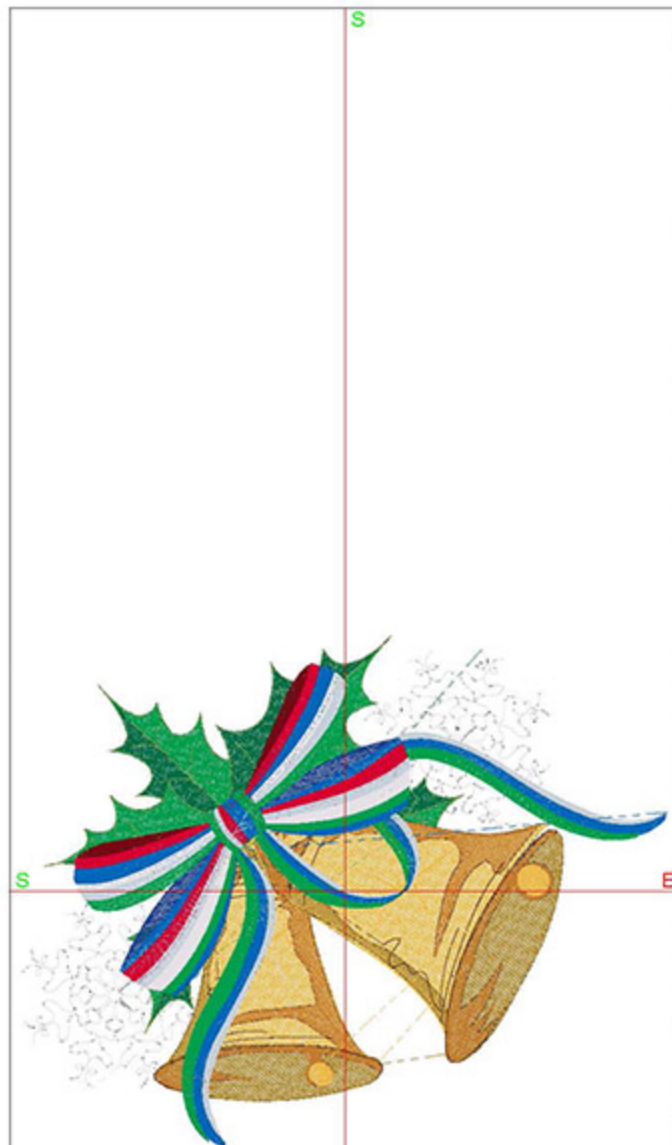

Design Worksheet

Zoom: 0.59

BERNINA Embroidery Software DesignerPlus

Name: MABRibbonBells5x7.ART
 Height: 127.2 mm
 Width: 160.2 mm
 Stitches: 30874
 Colors: 13
 Color changes: 18
 Trims: 39
 Machine format: Bernina
 Hoop: BERNINA Large Oval Hoop, 255 x 145, #26 (template violet)
 Hoop template: violet
 Foot: #26
 Total bobbin: 58.90m

Machine runtime:

Module	Runtime (hr:min:sec)
Large	0:48:45

Design Worksheet

Zoom: 0.50

BERNINA Embroidery
Software DesignerPlus

Name: MABRibbonBells6x8.ART

Height: 150.0 mm
 Width: 189.0 mm
 Stitches: 37807
 Colors: 13
 Color changes: 18
 Trims: 39
 Machine format: Bernina
 Hoop: BERNINA Large Oval Hoop, 255 x 145, #26 (template violet)
 Hoop template: violet
 Foot: #26
 Total bobbin: 78.79m

Machine runtime:

Module	Runtime (hr:min:sec)
Large	0:58:27

Design Worksheet

Zoom: 0.39

BERNINA Embroidery Software DesignerPlus

Name: MABRibbonBells8x10.ART
 Height: 194.8 mm
 Width: 245.5 mm
 Stitches: 53889
 Colors: 13
 Color changes: 18
 Trims: 41
 Machine format: Bernina
 Hoop: BERNINA Large Oval Hoop, 255 x 145, #26 (template violet)
 Hoop template: violet
 Foot: #26
 Total bobbin: 127.48m

Machine runtime:

Module	Runtime (hr:min:sec)
Large	1:21:53

Design Worksheet

Zoom: 0.32

BERNINA Embroidery Software DesignerPlus

Name: MABRibbonBells10x12.ART

Height: 237.8 mm
 Width: 299.7 mm
 Stitches: 72186
 Colors: 13
 Color changes: 18
 Trims: 46
 Machine format: Bernina
 Hoop: BERNINA Large Oval Hoop, 255 x 145, #26 (template violet)
 Hoop template: violet
 Foot: #26
 Total bobbin: 184.89m