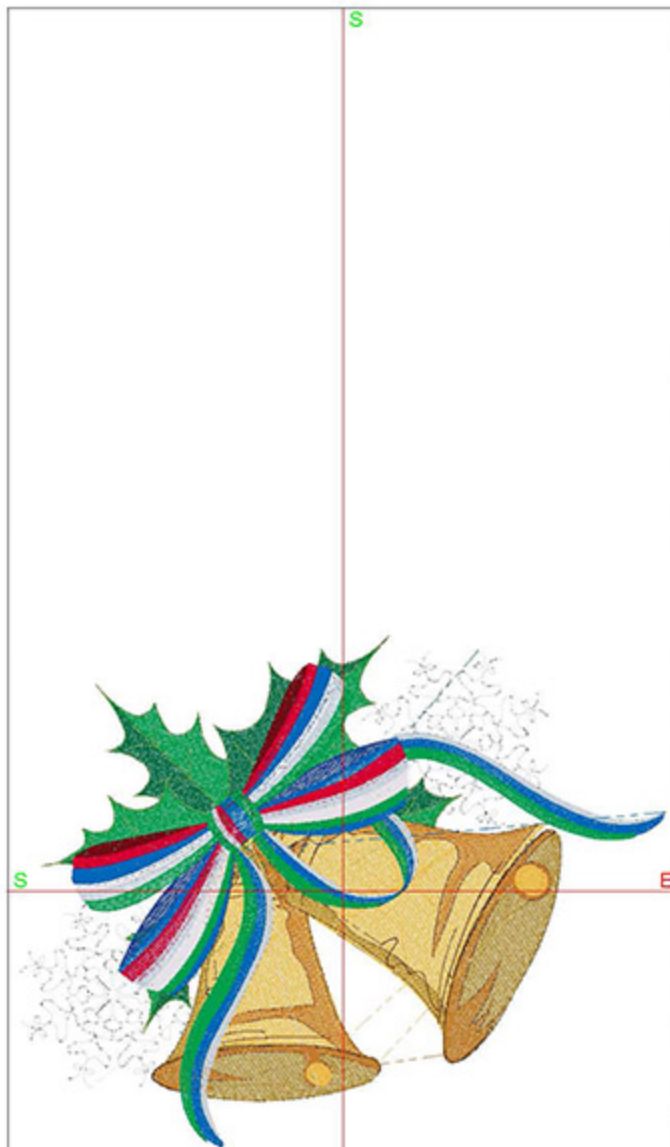

Design Worksheet

Zoom: 0.59

BERNINA Embroidery Software DesignerPlus

Name: MABRibbonBells5x7.ART
 Height: 127.2 mm
 Width: 160.2 mm
 Stitches: 30874
 Colors: 13
 Color changes: 18
 Trims: 39
 Machine format: Bernina
 Hoop: BERNINA Large Oval Hoop, 255 x 145, #26 (template violet)
 Hoop template: violet
 Foot: #26
 Total bobbin: 58.90m

Machine runtime:

Module	Runtime (hr:min:sec)
Large	0:48:45

Design Worksheet

Zoom: 0.50

BERNINA Embroidery
Software DesignerPlus

Name: MABRibbonBells6x8.ART

Height: 150.0 mm
 Width: 189.0 mm
 Stitches: 37807
 Colors: 13
 Color changes: 18
 Trims: 39
 Machine format: Bernina
 Hoop: BERNINA Large Oval Hoop, 255 x 145, #26 (template violet)
 Hoop template: violet
 Foot: #26
 Total bobbin: 78.79m

Machine runtime:

Module	Runtime (hr:min:sec)
Large	0:58:27

Design Worksheet

Zoom: 0.39

BERNINA Embroidery Software DesignerPlus

Name: MABRibbonBells8x10.ART
 Height: 194.8 mm
 Width: 245.5 mm
 Stitches: 53889
 Colors: 13
 Color changes: 18
 Trims: 41
 Machine format: Bernina
 Hoop: BERNINA Large Oval Hoop, 255 x 145, #26 (template violet)
 Hoop template: violet
 Foot: #26
 Total bobbin: 127.48m

Machine runtime:

Module	Runtime (hr:min:sec)
Large	1:21:53

Design Worksheet

Zoom: 0.32

BERNINA Embroidery Software DesignerPlus

Name: MABRibbonBells10x12.ART

Height: 237.8 mm
 Width: 299.7 mm
 Stitches: 72186
 Colors: 13
 Color changes: 18
 Trims: 46
 Machine format: Bernina
 Hoop: BERNINA Large Oval Hoop, 255 x 145, #26 (template violet)
 Hoop template: violet
 Foot: #26
 Total bobbin: 184.89m