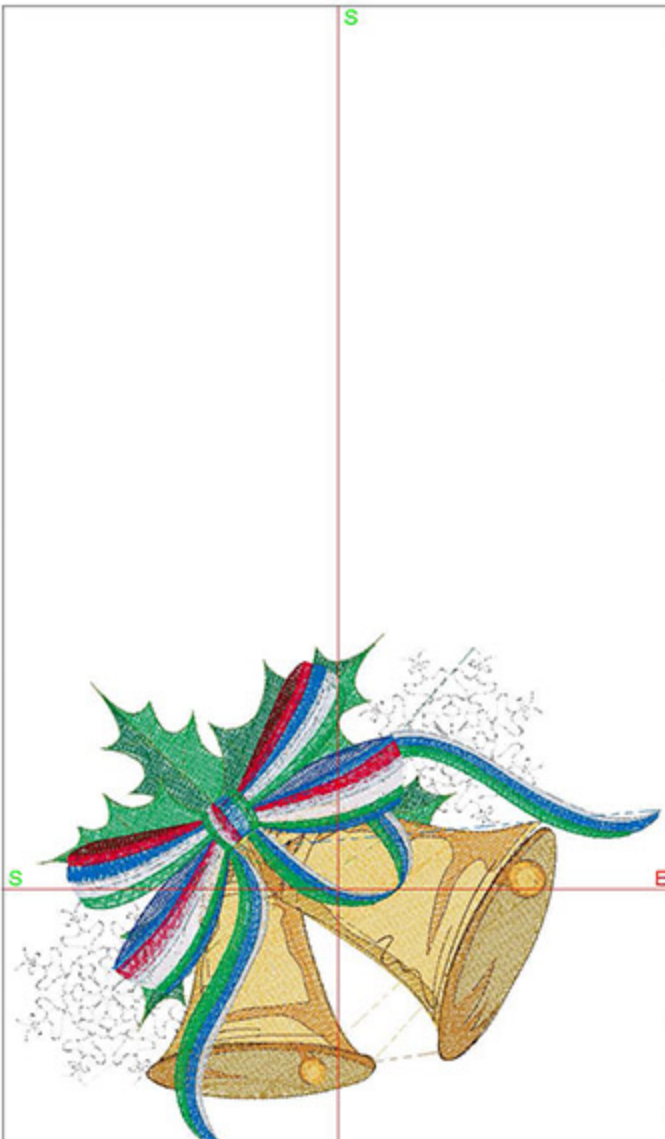

Design Worksheet

Zoom: 0.59

BERNINA Embroidery Software DesignerPlus

Name: MABRibbonBells5x7.ART
 Height: 127.2 mm
 Width: 160.2 mm
 Stitches: 30874
 Colors: 13
 Color changes: 18
 Trims: 39
 Machine format: Bernina
 Hoop: BERNINA Large Oval Hoop, 255 x 145, #26 (template violet)
 Hoop template: violet
 Foot: #26
 Total bobbin: 58.90m

Machine runtime:

Module	Runtime (hr:min:sec)
Large	0:48:45

Design Worksheet

Zoom: 0.50

BERNINA Embroidery
Software DesignerPlus

Name: MABRibbonBells6x8.ART

Height: 150.0 mm
 Width: 189.0 mm
 Stitches: 37807
 Colors: 13
 Color changes: 18
 Trims: 39
 Machine format: Bernina
 Hoop: BERNINA Large Oval Hoop, 255 x 145, #26 (template violet)
 Hoop template: violet
 Foot: #26
 Total bobbin: 78.79m

Machine runtime:

Module	Runtime (hr:min:sec)
Large	0:58:27

Design Worksheet

Zoom: 0.39

BERNINA Embroidery Software DesignerPlus

Name: MABRibbonBells8x10.ART
 Height: 194.8 mm
 Width: 245.5 mm
 Stitches: 53889
 Colors: 13
 Color changes: 18
 Trims: 41
 Machine format: Bernina
 Hoop: BERNINA Large Oval Hoop, 255 x 145, #26 (template violet)
 Hoop template: violet
 Foot: #26
 Total bobbin: 127.48m

Machine runtime:

Module	Runtime (hr:min:sec)
Large	1:21:53

Design Worksheet

Zoom: 0.32

BERNINA Embroidery Software DesignerPlus

Name: MABRibbonBells10x12.ART

Height: 237.8 mm
 Width: 299.7 mm
 Stitches: 72186
 Colors: 13
 Color changes: 18
 Trims: 46
 Machine format: Bernina
 Hoop: BERNINA Large Oval Hoop, 255 x 145, #26 (template violet)
 Hoop template: violet
 Foot: #26
 Total bobbin: 184.89m