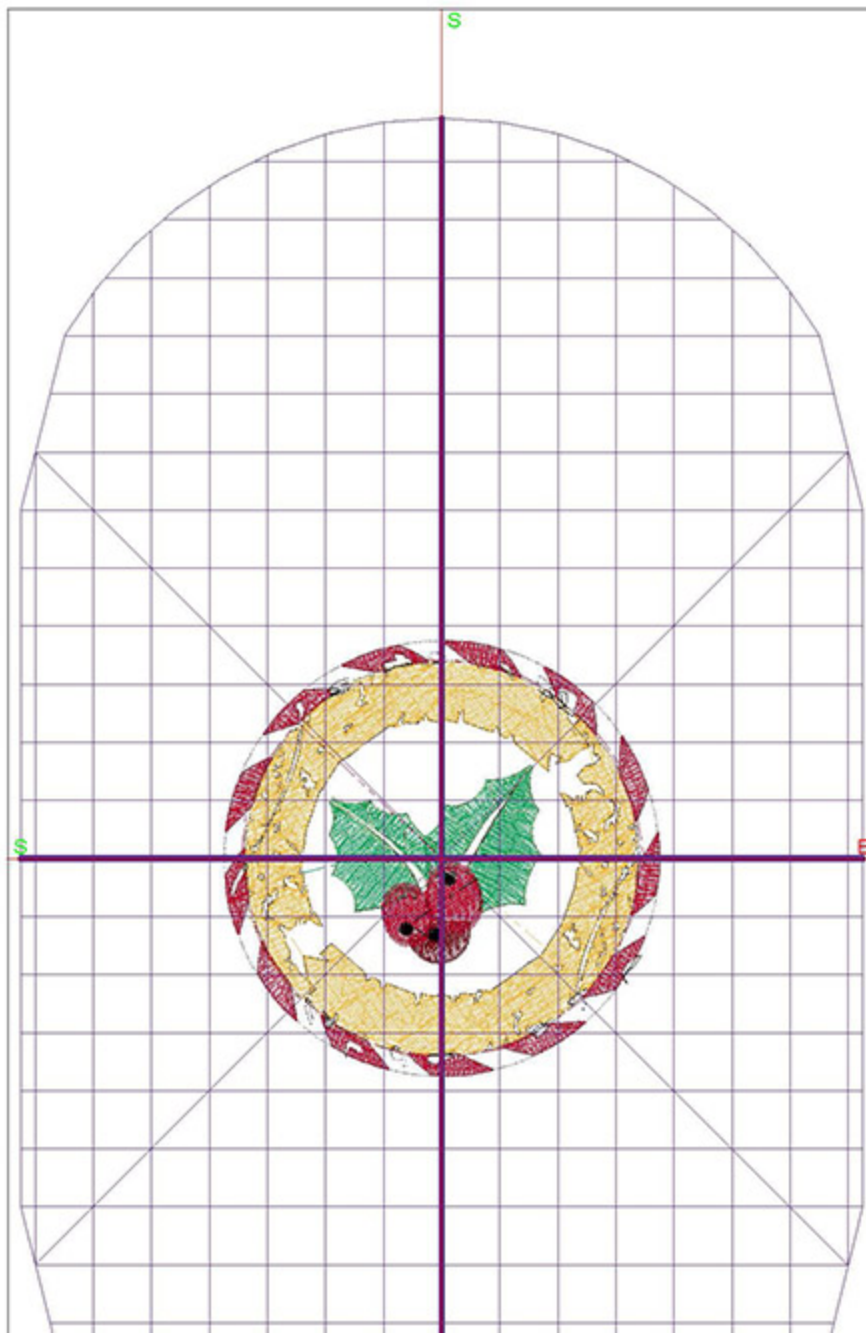

## Design Worksheet

BERNINA Embroidery Software DesignerPlus

Design: BIN\_DistressedHolly3x3

Stitches: 14175

Colors: 7

Height: 75.2 mm

Width: 75.4 mm

Zoom: 0.85

Total bobbin: 19.75m

Color Film:

#	Chart	Code	Name	Thread
1.		Madeira Polyneon	1670 Vegas Gold	31.43m
2.		Madeira Polyneon	1651 Celtic Green	7.64m
3.		Madeira Polyneon	1768 Bamboo Green	1.52m
4.		Madeira Polyneon	1981 Carmine	0.99m
5.		Madeira Polyneon	1747 Candy Apple Red	2.35m
6.		Madeira Polyneon	1800 Emerald Black	0.62m
7.		BERNINA	15 White	8.50m
8.		Madeira Polyneon	1747 Candy Apple Red	8.64m