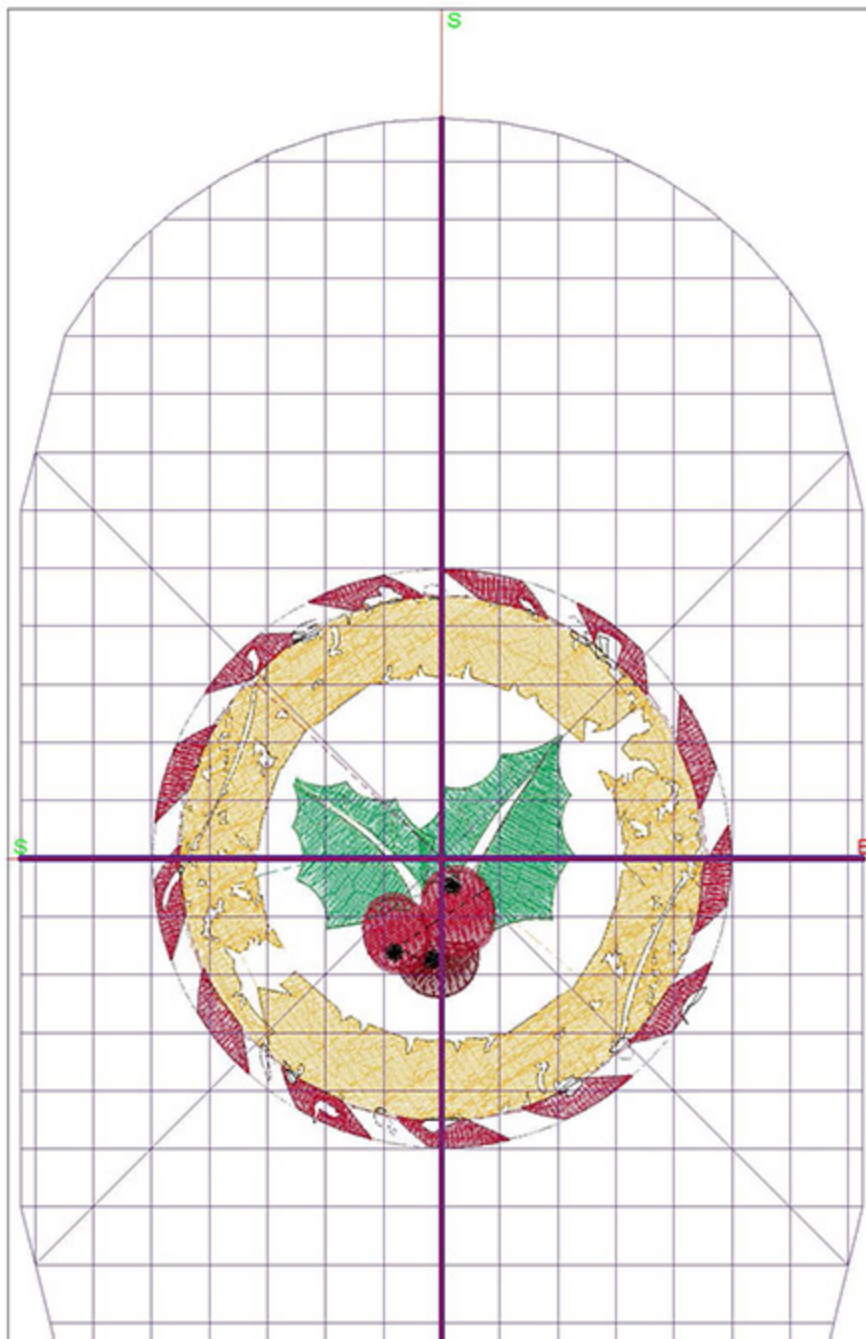

## Design Worksheet

BERNINA Embroidery Software DesignerPlus

Design: BIN\_DistressedHolly4x4

Stitches: 19886

Colors: 7

Height: 99.9 mm

Width: 100.0 mm

Zoom: 0.85