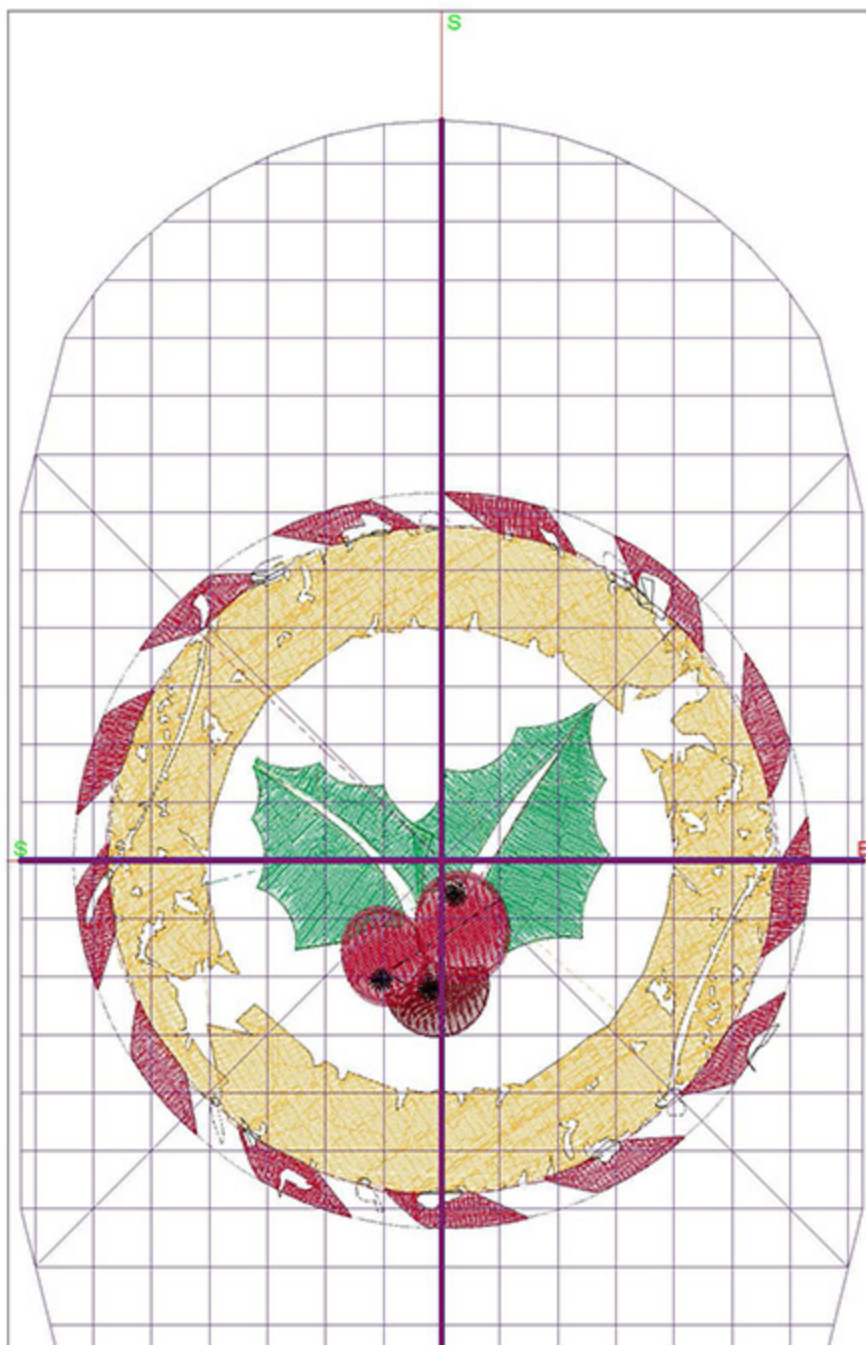

## Design Worksheet

BERNINA Embroidery Software DesignerPlus

Design: BIN\_DistressedHolly5x5

Stitches: 26872

Colors: 7

Height: 127.0 mm

Width: 127.2 mm

Zoom: 0.85