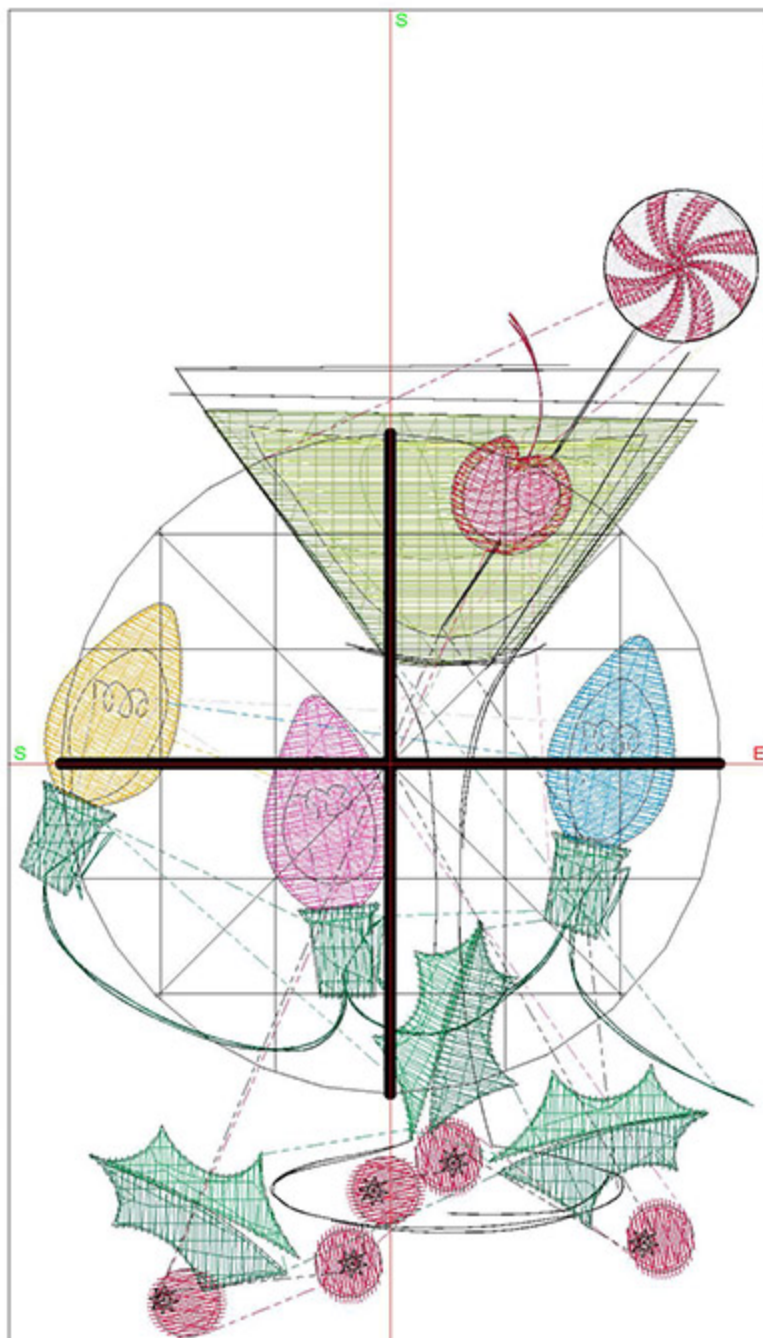

Design Worksheet

BERNINA Embroidery Software DesignerPlus
Design: MWPAAppleMartini4x4

Stitches: 7731
Colors: 14
Height: 100.0 mm
Width: 63.9 mm
Zoom: 1.90

Total bobbin: 13.34m

Color Film:

#	Chart	Code	Name	Thread
1.		Madeira Polyneon 1648	Celery	6.46m
2.		Madeira Polyneon 1801	Super White	2.08m
3.		Madeira Polyneon 1940	Key Lime	2.06m
4.		Madeira Polyneon 1838	Brick Red	5.59m
5.		Madeira Polyneon 1709	Shocking Pink	1.95m
6.		Madeira Polyneon 1951	Pumpkin Chiffon	1.87m
7.		Madeira Polyneon 1861	Palomino	0.50m
8.		Madeira Polyneon 1977	Peacock Blue	1.85m
9.		Madeira Polyneon 1932	Summer Sky	0.49m
10.		Madeira Polyneon 1800	Emerald Black	3.12m
11.		Madeira Polyneon 1851	Cadmium Green	6.40m
12.		Madeira Polyneon 1651	Celtic Green	3.37m
13.		Madeira Polyneon 1921	Bubble Gum Pink	0.60m
14.		Madeira Polyneon 1610	Silver	0.87m
15.		Madeira Polyneon 1800	Emerald Black	0.75m

Machine runtime: 0:20:08

Design Worksheet

BERNINA Embroidery Software DesignerPlus
Design: MWAppleMartini5x5

Stitches: 10311
Colors: 14
Height: 127.2 mm
Width: 81.8 mm
Zoom: 1.50

Total bobbin: 19.71m

Color Film:

Machine runtime: 0.23:36

Design Worksheet

BERNINA Embroidery Software DesignerPlus
Design: MWPAppleMartini5x7

Stitches: 15857
Colors: 14
Height: 175.0 mm
Width: 112.3 mm
Zoom: 1.09

#	Chart	Code Name	Thread
1.	Madeira Polyneon	1648 Celery	17.68m
2.	Madeira Polyneon	1801 Super White	4.69m
3.	Madeira Polyneon	1940 Key Lime	5.43m
4.	Madeira Polyneon	1838 Brick Red	13.73m
5.	Madeira Polyneon	1709 Shocking Pink	5.25m
6.	Madeira Polyneon	1951 Pumpkin Chiffon	5.08m
7.	Madeira Polyneon	1861 Palomino	1.31m
8.	Madeira Polyneon	1977 Peacock Blue	5.05m
9.	Madeira Polyneon	1932 Summer Sky	1.32m
10.	Madeira Polyneon	1800 Emerald Black	5.06m
11.	Madeira Polyneon	1851 Cadmium Green	14.36m
12.	Madeira Polyneon	1651 Celtic Green	6.97m
13.	Madeira Polyneon	1921 Bubble Gum Pink	1.45m
14.	Madeira Polyneon	1610 Silver	1.38m
15.	Madeira Polyneon	1800 Emerald Black	1.05m