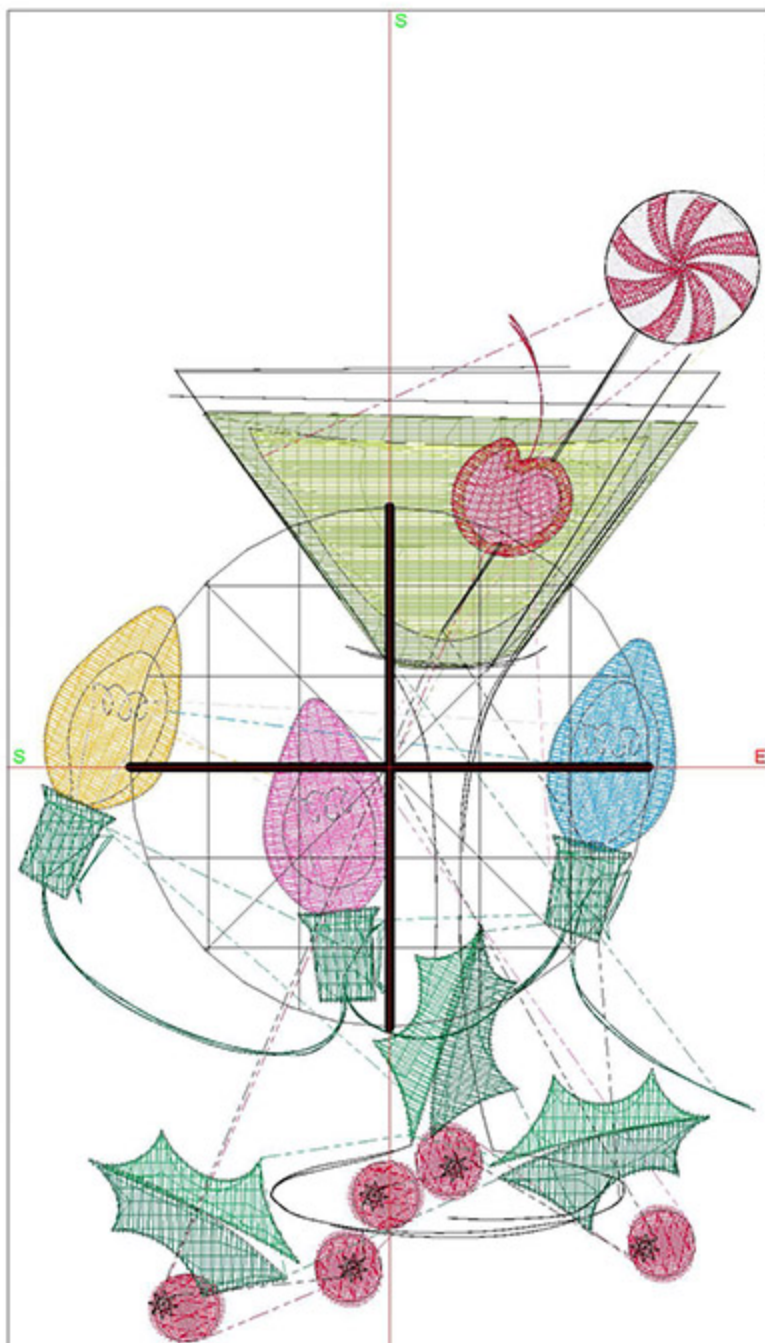

Design Worksheet

BERNINA Embroidery Software DesignerPlus
Design: MWPAAppleMartini4x4

Stitches: 7731
Colors: 14
Height: 100.0 mm
Width: 63.9 mm
Zoom: 1.90

Total bobbin: 13.34m

Color Film:

#	Chart	Code	Name	Thread
1.		Madeira Polyneon 1648	Celery	6.46m
2.		Madeira Polyneon 1801	Super White	2.08m
3.		Madeira Polyneon 1940	Key Lime	2.06m
4.		Madeira Polyneon 1838	Brick Red	5.59m
5.		Madeira Polyneon 1709	Shocking Pink	1.95m
6.		Madeira Polyneon 1951	Pumpkin Chiffon	1.87m
7.		Madeira Polyneon 1861	Palomino	0.50m
8.		Madeira Polyneon 1977	Peacock Blue	1.85m
9.		Madeira Polyneon 1932	Summer Sky	0.49m
10.		Madeira Polyneon 1800	Emerald Black	3.12m
11.		Madeira Polyneon 1851	Cadmium Green	6.40m
12.		Madeira Polyneon 1651	Celtic Green	3.37m
13.		Madeira Polyneon 1921	Bubble Gum Pink	0.60m
14.		Madeira Polyneon 1610	Silver	0.87m
15.		Madeira Polyneon 1800	Emerald Black	0.75m

Machine runtime: 0:20:08

Design Worksheet

BERNINA Embroidery Software DesignerPlus
Design: MWAppleMartini5x5

Stitches: 10311
Colors: 14
Height: 127.2 mm
Width: 81.8 mm
Zoom: 1.50

Total bobbin: 19.71m

Color Film:

Machine runtime: 0.23:36

Design Worksheet

BERNINA Embroidery Software DesignerPlus
Design: MWPAppleMartini5x7

Stitches: 15857
Colors: 14
Height: 175.0 mm
Width: 112.3 mm
Zoom: 1.09

#	Chart	Code Name	Thread
1.	Madeira Polyneon	1648 Celery	17.68m
2.	Madeira Polyneon	1801 Super White	4.69m
3.	Madeira Polyneon	1940 Key Lime	5.43m
4.	Madeira Polyneon	1838 Brick Red	13.73m
5.	Madeira Polyneon	1709 Shocking Pink	5.25m
6.	Madeira Polyneon	1951 Pumpkin Chiffon	5.08m
7.	Madeira Polyneon	1861 Palomino	1.31m
8.	Madeira Polyneon	1977 Peacock Blue	5.05m
9.	Madeira Polyneon	1932 Summer Sky	1.32m
10.	Madeira Polyneon	1800 Emerald Black	5.06m
11.	Madeira Polyneon	1851 Cadmium Green	14.36m
12.	Madeira Polyneon	1651 Celtic Green	6.97m
13.	Madeira Polyneon	1921 Bubble Gum Pink	1.45m
14.	Madeira Polyneon	1610 Silver	1.38m
15.	Madeira Polyneon	1800 Emerald Black	1.05m