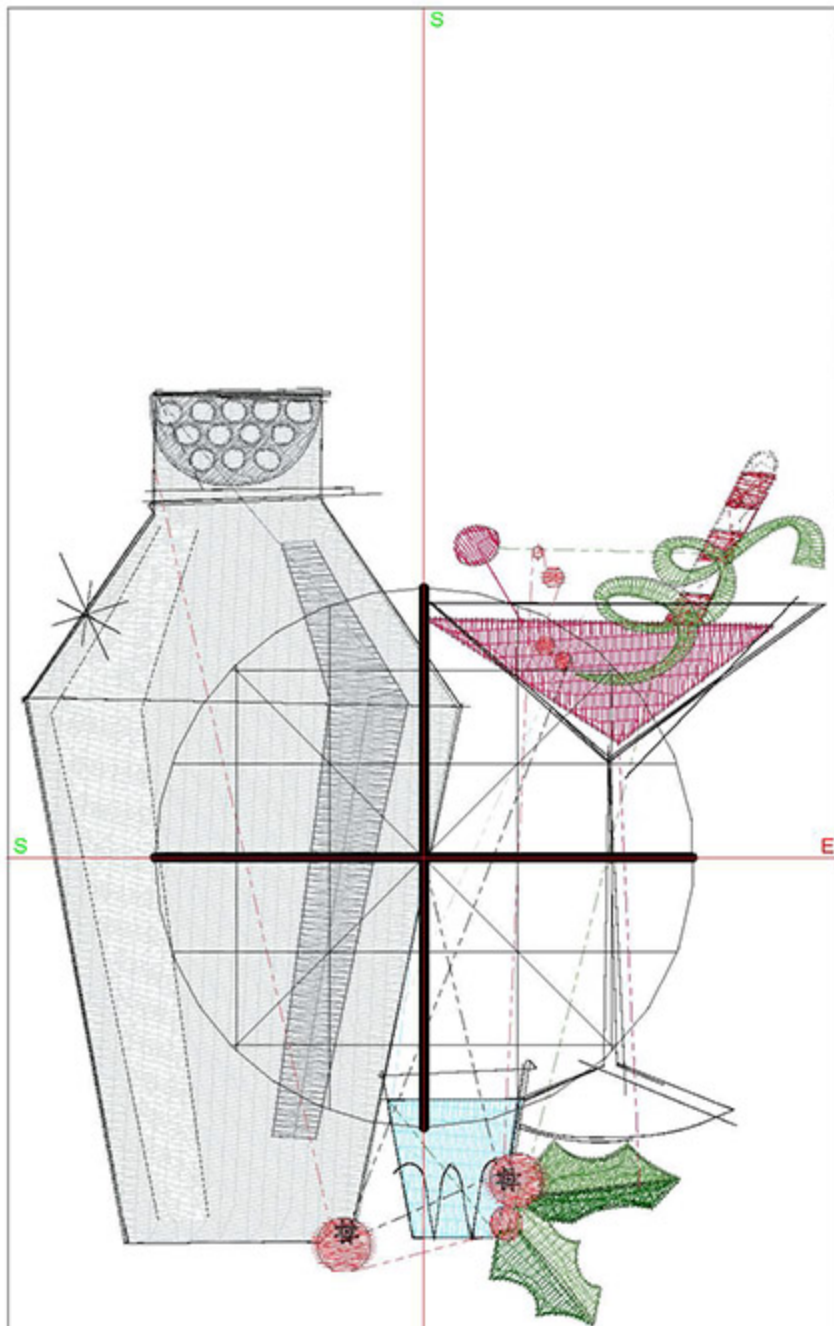

Design Worksheet

BERNINA Embroidery Software DesignerPlus
Design: MWPCChristmasParty4x4

Stitches: 11089
Colors: 10
Height: 99.9 mm
Width: 85.9 mm
Zoom: 1.38

Total bobbin: 22.61m

Color Film:

#	Chart	Code	Name	Thread
1.		1932	Light Blue	1.79m
2.		1851	Fleece Green	2.01m
3.		1801	Snow White	0.82m
4.		1838	Lipstick	0.82m
5.		1651	Light Kilkeny	2.34m
6.		1681	Jockey Red	2.99m
7.		1651	Light Kilkeny	2.55m
8.		1811	Shark Skin	29.63m
9.		1840	Silvery Grey	5.79m
10.		1801	Snow White	3.94m
11.		1800	Black	5.81m
12.		1707	Persimmon	1.57m
13.		1800	Black	0.28m

Machine runtime: 0:20:52

Design Worksheet

BERNINA Embroidery Software DesignerPlus

Design: MWPCChristmasParty5x5

Stitches: 15820

Colors: 10

Height: 127.2 mm

Width: 109.4 mm

Zoom: 1.08

Total bobbin: 35.07m

Color Film:

#	Chart	Code	Name	Thread
1.		1932	Light Blue	2.71m
2.		1851	Fleece Green	2.83m
3.		1801	Snow White	1.13m
4.		1838	Lipstick	1.16m
5.		1651	Light Kilkeny	3.34m
6.		1681	Jockey Red	4.65m
7.		1651	Light Kilkeny	3.55m
8.		1811	Shark Skin	47.21m
9.		1840	Silvery Grey	8.33m
10.		1801	Snow White	6.05m
11.		1800	Black	7.30m
12.		1707	Persimmon	2.24m
13.		1800	Black	0.31m

Machine runtime: 0:27:20

Design Worksheet

BERNINA Embroidery Software DesignerPlus

Design: MWPCChristmasParty5x7

Stitches: 20032

Colors: 10

Height: 148.0 mm

Width: 127.2 mm