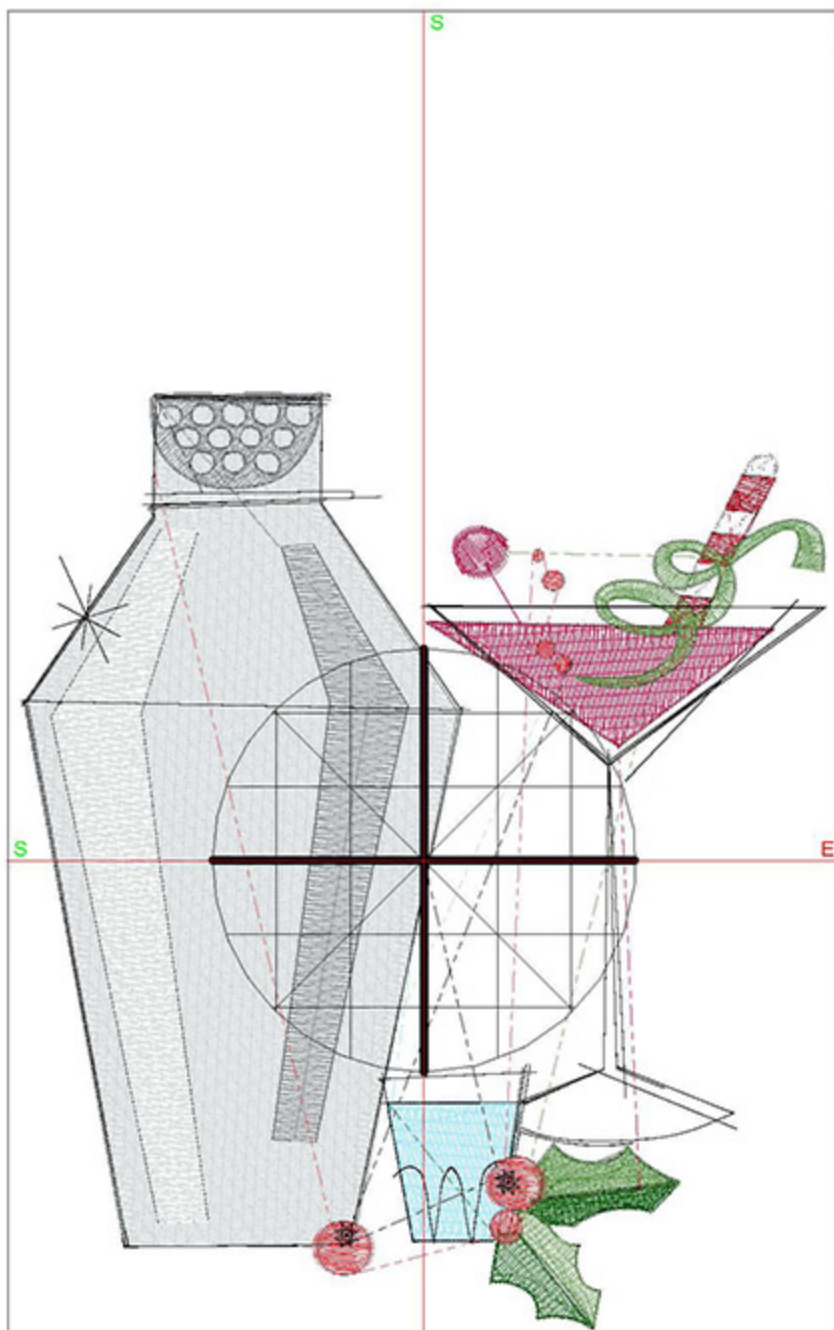

Design Worksheet

BERNINA Embroidery Software DesignerPlus
Design: MWPCChristmasParty4x4

Stitches: 11089
Colors: 10
Height: 99.9 mm
Width: 85.9 mm
Zoom: 1.38

Total bobbin: 22.61m

Color Film:

#	Chart	Code	Name	Thread
1.		1932	Light Blue	1.79m
2.		1851	Fleece Green	2.01m
3.		1801	Snow White	0.82m
4.		1838	Lipstick	0.82m
5.		1651	Light Kilkeny	2.34m
6.		1681	Jockey Red	2.99m
7.		1651	Light Kilkeny	2.55m
8.		1811	Shark Skin	29.63m
9.		1840	Silvery Grey	5.79m
10.		1801	Snow White	3.94m
11.		1800	Black	5.81m
12.		1707	Persimmon	1.57m
13.		1800	Black	0.28m

Machine runtime: 0:20:52

Design Worksheet

BERNINA Embroidery Software DesignerPlus

Design: MWPCChristmasParty5x5

Stitches: 15820

Colors: 10

Height: 127.2 mm

Width: 109.4 mm

Zoom: 1.08

Total bobbin: 35.07m

Color Film:

#	Chart	Code	Name	Thread
1.		1932	Light Blue	2.71m
2.		1851	Fleece Green	2.83m
3.		1801	Snow White	1.13m
4.		1838	Lipstick	1.16m
5.		1651	Light Kilkeny	3.34m
6.		1681	Jockey Red	4.65m
7.		1651	Light Kilkeny	3.55m
8.		1811	Shark Skin	47.21m
9.		1840	Silvery Grey	8.33m
10.		1801	Snow White	6.05m
11.		1800	Black	7.30m
12.		1707	Persimmon	2.24m
13.		1800	Black	0.31m

Machine runtime: 0:27:20

Design Worksheet

BERNINA Embroidery Software DesignerPlus

Design: MWPCChristmasParty5x7

Stitches: 20032

Colors: 10

Height: 148.0 mm

Width: 127.2 mm