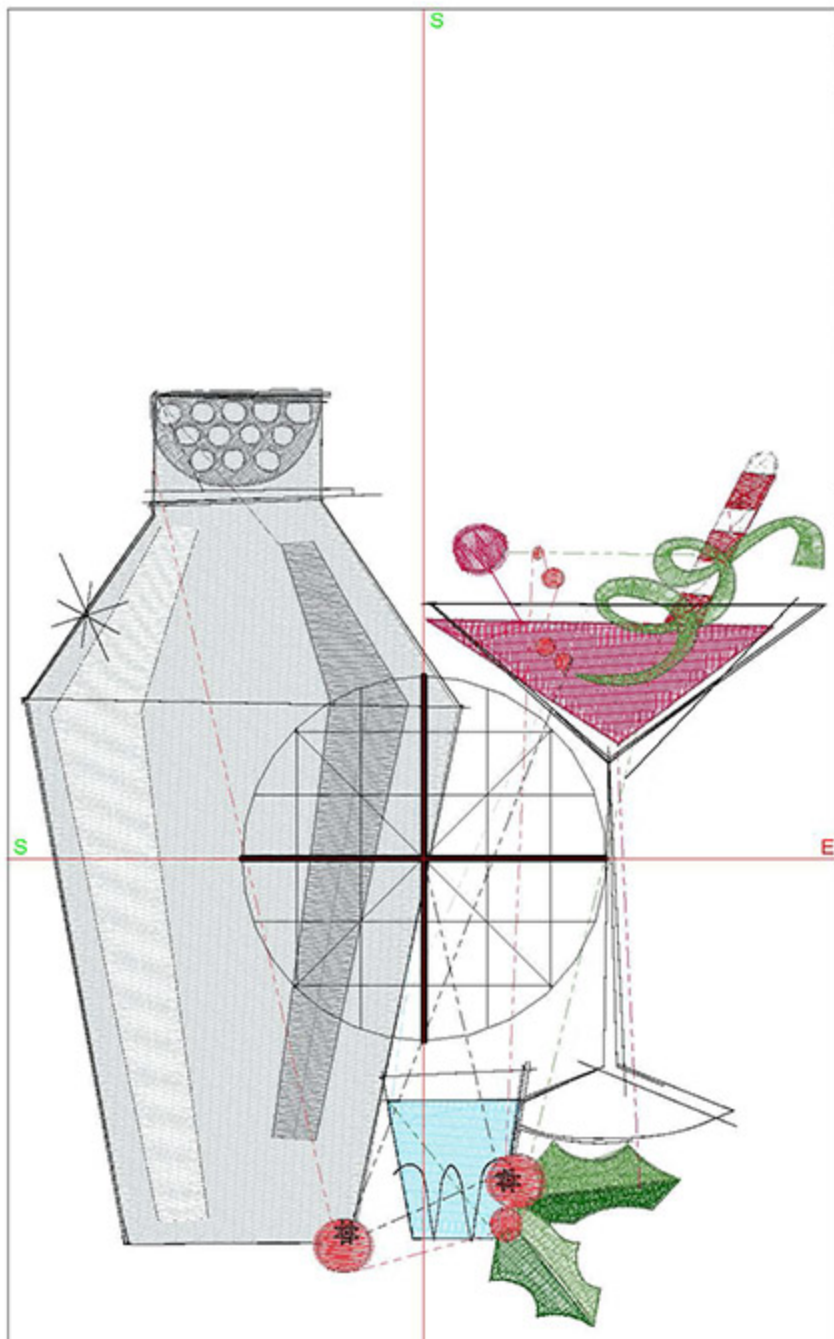

Design Worksheet

BERNINA Embroidery Software DesignerPlus
Design: MWPCChristmasParty4x4

Stitches: 11089
Colors: 10
Height: 99.9 mm
Width: 85.9 mm
Zoom: 1.38

Total bobbin: 22.61m

Color Film:

#	Chart	Code	Name	Thread
1.		1932	Light Blue	1.79m
2.		1851	Fleece Green	2.01m
3.		1801	Snow White	0.82m
4.		1838	Lipstick	0.82m
5.		1651	Light Kilkeny	2.34m
6.		1681	Jockey Red	2.99m
7.		1651	Light Kilkeny	2.55m
8.		1811	Shark Skin	29.63m
9.		1840	Silvery Grey	5.79m
10.		1801	Snow White	3.94m
11.		1800	Black	5.81m
12.		1707	Persimmon	1.57m
13.		1800	Black	0.28m

Machine runtime: 0:20:52

Design Worksheet

BERNINA Embroidery Software DesignerPlus

Design: MWPCChristmasParty5x5

Stitches: 15820

Colors: 10

Height: 127.2 mm

Width: 109.4 mm

Machine runtime: 0:27:20

Design Worksheet

BERNINA Embroidery Software DesignerPlus

Design: MWPCChristmasParty5x7

Stitches: 20032

Colors: 10

Height: 148.0 mm

Width: 127.2 mm

Zoom: 0.93

Total bobbin: 46.39m

Color Film:

#	Chart	Code	Name	Thread
1.		1932	Light Blue	3.57m
2.		1851	Fleece Green	3.58m
3.		1801	Snow White	1.39m
4.		1838	Lipstick	1.47m
5.		1651	Light Kilkeny	4.25m
6.		1681	Jockey Red	6.12m
7.		1651	Light Kilkeny	4.40m
8.		1811	Shark Skin	63.29m
9.		1840	Silvery Grey	10.60m
10.		1801	Snow White	7.94m
11.		1800	Black	8.45m
12.		1707	Persimmon	2.96m
13.		1800	Black	0.34m