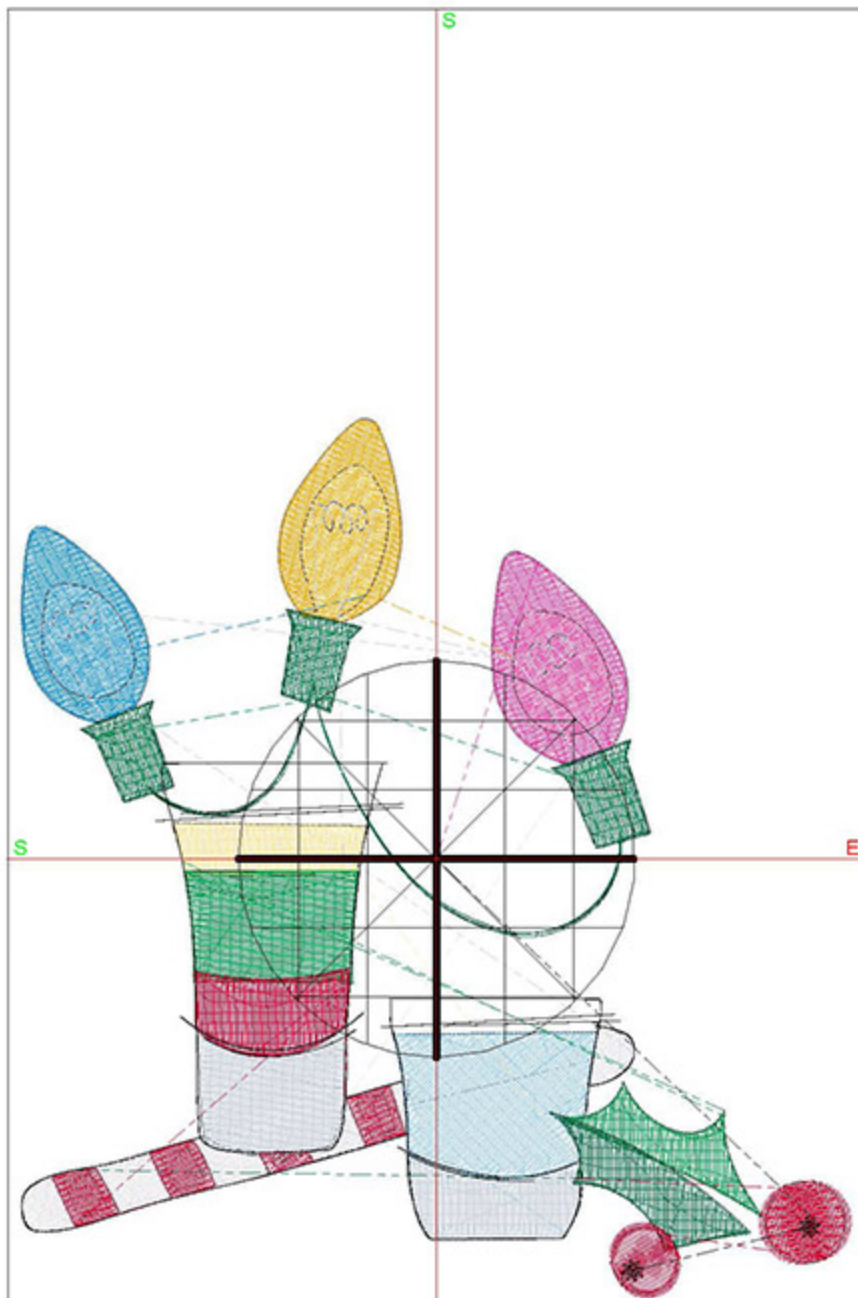

Design Worksheet

BERNINA Embroidery Software DesignerPlus

Design: MWPShots4x4

Stitches: 8514

Colors: 12

Height: 100.0 mm

Width: 94.7 mm

Zoom: 1.29

Machine runtime: 0:19:32

Design Worksheet

BERNINA Embroidery Software DesignerPlus

Design: MWPShots5x5

Stitches: 11829

Colors: 12

Height: 127.2 mm

Width: 120.4 mm

Zoom: 1.02

Total bobbin: 24.33m

Color Film:

#	Chart	Code	Name	Thread
1.		1709	Shocking Pink	4.88m
2.		1921	Bubble Gum Pink	1.20m
3.		1951	Pumpkin Chiffon	4.25m
4.		1861	Palomino	1.15m
5.		1977	Peacock Blue	4.25m
6.		1932	Summer Sky	1.01m
7.		1851	Cadmium Green	5.43m
8.		1651	Celtic Green	0.97m
9.		1801	Super White	4.91m
10.		1610	Silver	8.13m
11.		1932	Summer Sky	5.95m
12.		1861	Palomino	2.54m
13.		1651	Celtic Green	6.43m
14.		1838	Brick Red	5.11m
15.		1800	Emerald Black	3.22m
16.		1851	Cadmium Green	2.27m
17.		1838	Brick Red	2.73m
18.		1800	Emerald Black	0.28m

Machine runtime: 0:24:00

Design Worksheet

BERNINA Embroidery Software DesignerPlus

Design: MWPShots5x7

Stitches: 12758

Colors: 12

Height: 134.3 mm

Width: 126.9 mm