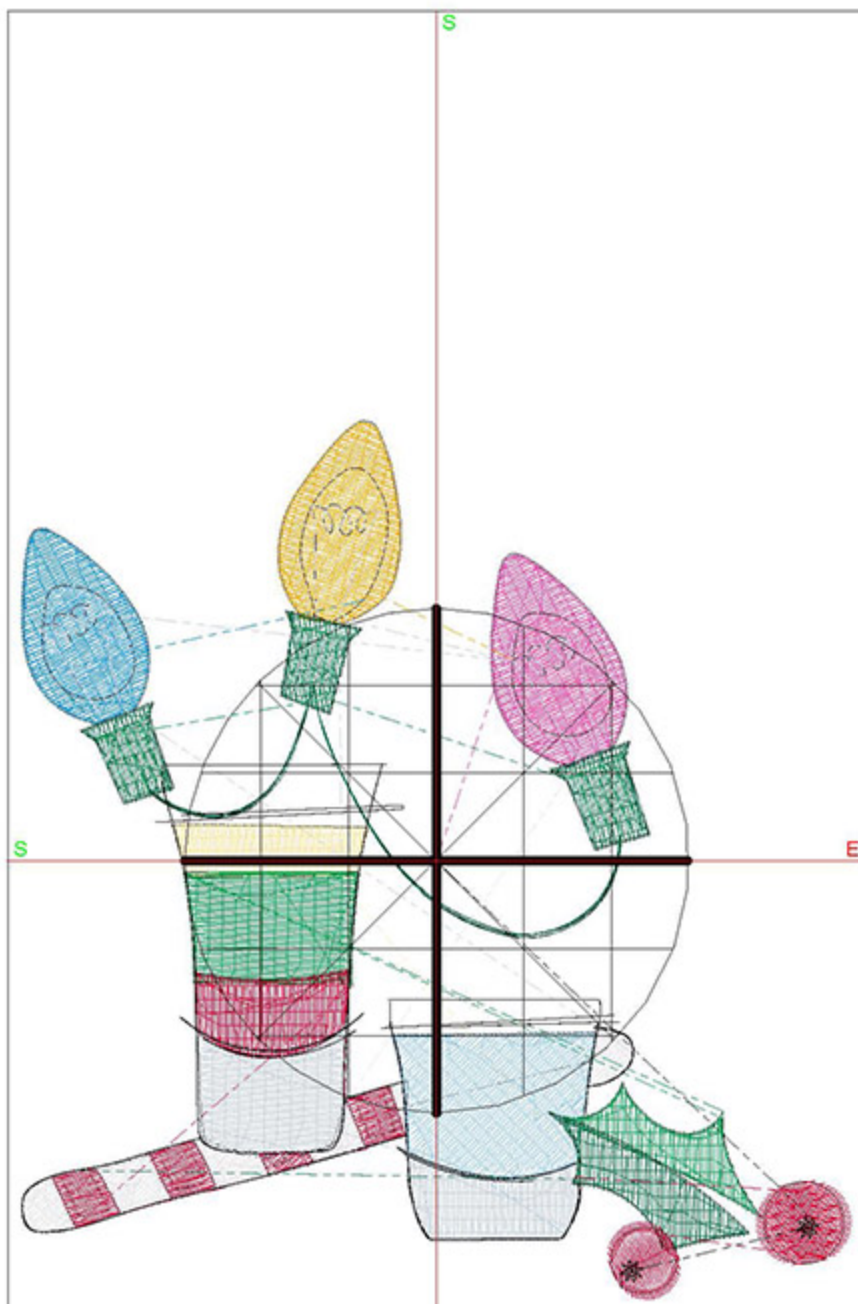

Design Worksheet

BERNINA Embroidery Software DesignerPlus

Design: MWPShots4x4

Stitches: 8514

Colors: 12

Height: 100.0 mm

Width: 94.7 mm

Zoom: 1.29

Total bobbin: 16.00m

Color Film:

#	Chart	Code	Name	Thread
1.		Madeira Polyneon 1709	Shocking Pink	3.21m
2.		Madeira Polyneon 1921	Bubble Gum Pink	0.77m
3.		Madeira Polyneon 1951	Pumpkin Chiffon	2.77m
4.		Madeira Polyneon 1861	Palomino	0.75m
5.		Madeira Polyneon 1977	Peacock Blue	2.75m
6.		Madeira Polyneon 1932	Summer Sky	0.67m
7.		Madeira Polyneon 1851	Cadmium Green	3.89m
8.		Madeira Polyneon 1651	Celtic Green	0.84m
9.		Madeira Polyneon 1801	Super White	3.42m
10.		Madeira Polyneon 1610	Silver	5.49m
11.		Madeira Polyneon 1932	Summer Sky	3.84m
12.		Madeira Polyneon 1861	Palomino	1.67m
13.		Madeira Polyneon 1651	Celtic Green	4.30m
14.		Madeira Polyneon 1838	Brick Red	3.46m
15.		Madeira Polyneon 1800	Emerald Black	2.55m
16.		Madeira Polyneon 1851	Cadmium Green	1.53m
17.		Madeira Polyneon 1838	Brick Red	1.85m
18.		Madeira Polyneon 1800	Emerald Black	0.25m

Machine runtime: 0:19:32

Design Worksheet

BERNINA Embroidery Software DesignerPlus

Design: MWPShots5x5

Stitches: 11829

Colors: 12

Height: 127.2 mm

Width: 120.4 mm

Zoom: 1.02

Total bobbin: 24.33m

Color Film:

#	Chart	Code	Name	Thread
1.		1709	Shocking Pink	4.88m
2.		1921	Bubble Gum Pink	1.20m
3.		1951	Pumpkin Chiffon	4.25m
4.		1861	Palomino	1.15m
5.		1977	Peacock Blue	4.25m
6.		1932	Summer Sky	1.01m
7.		1851	Cadmium Green	5.43m
8.		1651	Celtic Green	0.97m
9.		1801	Super White	4.91m
10.		1610	Silver	8.13m
11.		1932	Summer Sky	5.95m
12.		1861	Palomino	2.54m
13.		1651	Celtic Green	6.43m
14.		1838	Brick Red	5.11m
15.		1800	Emerald Black	3.22m
16.		1851	Cadmium Green	2.27m
17.		1838	Brick Red	2.73m
18.		1800	Emerald Black	0.28m