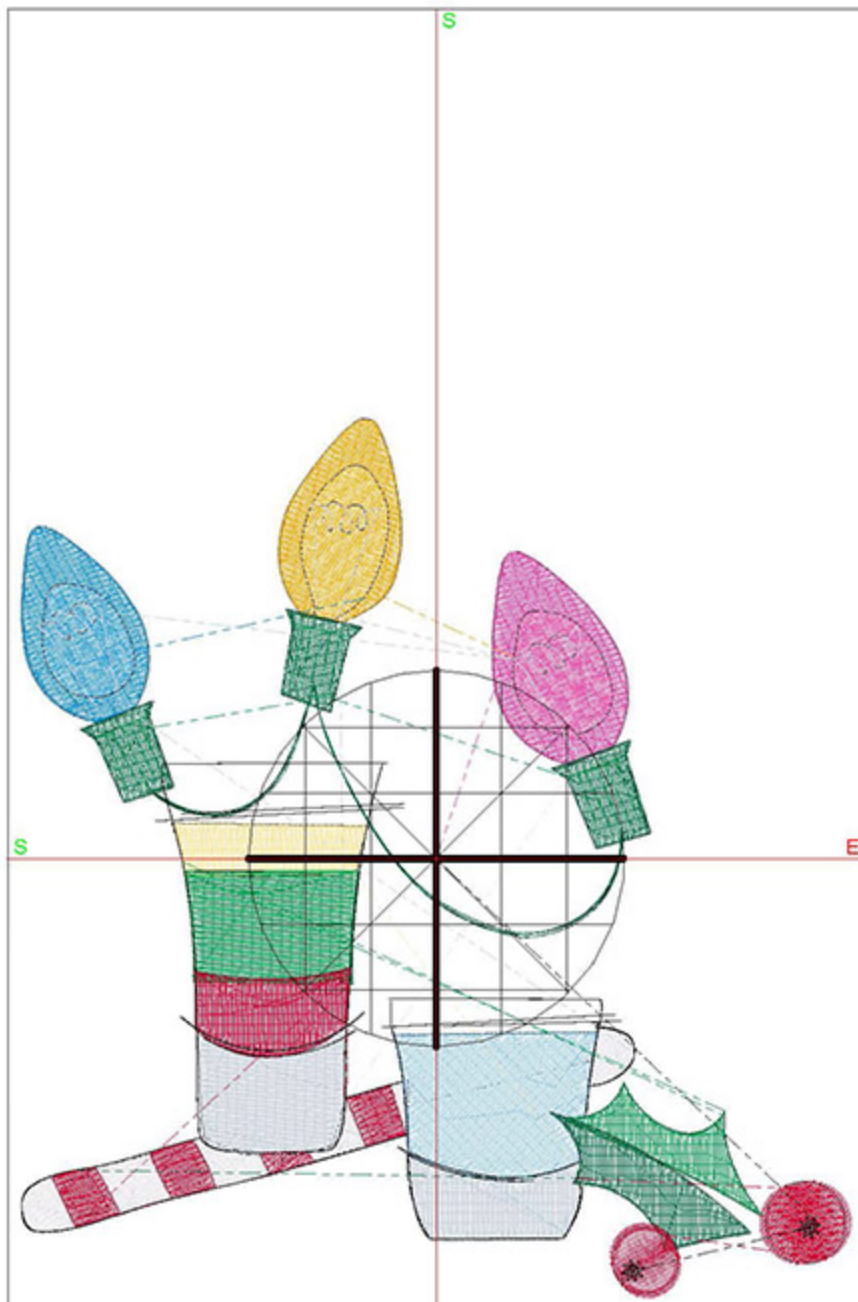

Total bobbin: 26.80m

Color Film:

#	Chart	Code	Name	Thread
1.		Madeira Polyneon 1709	Shocking Pink	5.42m
2.		Madeira Polyneon 1921	Bubble Gum Pink	1.27m
3.		Madeira Polyneon 1951	Pumpkin Chiffon	4.74m
4.		Madeira Polyneon 1861	Palomino	1.27m
5.		Madeira Polyneon 1977	Peacock Blue	4.70m
6.		Madeira Polyneon 1932	Summer Sky	1.09m
7.		Madeira Polyneon 1851	Cadmium Green	5.86m
8.		Madeira Polyneon 1651	Celtic Green	1.01m
9.		Madeira Polyneon 1801	Super White	5.26m
10.		Madeira Polyneon 1610	Silver	8.83m
11.		Madeira Polyneon 1932	Summer Sky	6.59m
12.		Madeira Polyneon 1861	Palomino	2.76m
13.		Madeira Polyneon 1651	Celtic Green	7.04m
14.		Madeira Polyneon 1838	Brick Red	5.72m
15.		Madeira Polyneon 1800	Emerald Black	3.37m
16.		Madeira Polyneon 1851	Cadmium Green	2.48m
17.		Madeira Polyneon 1838	Brick Red	3.04m
18.		Madeira Polyneon 1800	Emerald Black	0.29m

Machine runtime: 0:25:16