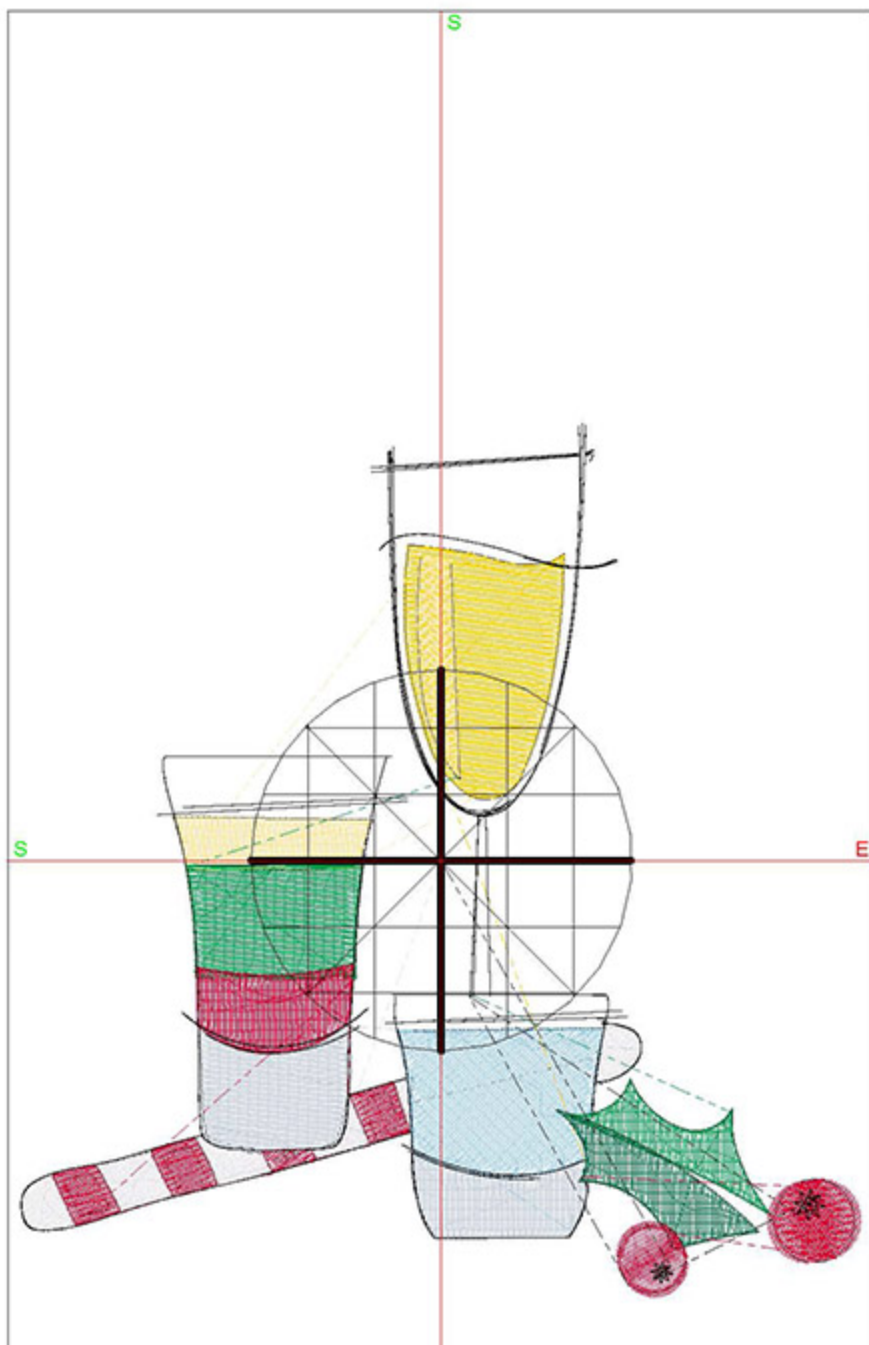

Machine runtime: 0:14:19

Design Worksheet

BERNINA Embroidery Software DesignerPlus

Design: MWPWhiteWine5x5

Stitches: 9395

Colors: 9

Height: 126.5 mm

Width: 121.8 mm

Zoom: 1.02

Total bobbin: 19.91m

Color Film:

| # | Chart | Code | Name | Thread |
|-----|-------|------|---------------|--------|
| 1. | | 1801 | Super White | 4.94m |
| 2. | | 1610 | Silver | 6.95m |
| 3. | | 1932 | Summer Sky | 6.07m |
| 4. | | 1980 | Sunflower | 6.36m |
| 5. | | 1861 | Palomino | 4.53m |
| 6. | | 1651 | Celtic Green | 4.55m |
| 7. | | 1838 | Brick Red | 5.27m |
| 8. | | 1800 | Emerald Black | 3.58m |
| 9. | | 1651 | Celtic Green | 2.00m |
| 10. | | 1851 | Cadmium Green | 2.29m |
| 11. | | 1838 | Brick Red | 2.83m |
| 12. | | 1800 | Emerald Black | 3.02m |

Machine runtime: 0:17:54

Design Worksheet

BERNINA Embroidery Software DesignerPlus

Design: MWPWhiteWine5x7

Stitches: 9971

Colors: 9

Height: 131.8 mm

Width: 126.8 mm

Zoom: 0.98

Total bobbin: 21.44m

Color Film:

| # | Chart | Code | Name | Thread |
|-----|-------|------|---------------|--------|
| 1. | | 1801 | Super White | 5.33m |
| 2. | | 1610 | Silver | 7.45m |
| 3. | | 1932 | Summer Sky | 6.51m |
| 4. | | 1980 | Sunflower | 6.86m |
| 5. | | 1861 | Palomino | 4.87m |
| 6. | | 1651 | Celtic Green | 4.88m |
| 7. | | 1838 | Brick Red | 5.70m |
| 8. | | 1800 | Emerald Black | 3.72m |
| 9. | | 1651 | Celtic Green | 2.11m |
| 10. | | 1851 | Cadmium Green | 2.46m |
| 11. | | 1838 | Brick Red | 3.09m |
| 12. | | 1800 | Emerald Black | 3.15m |