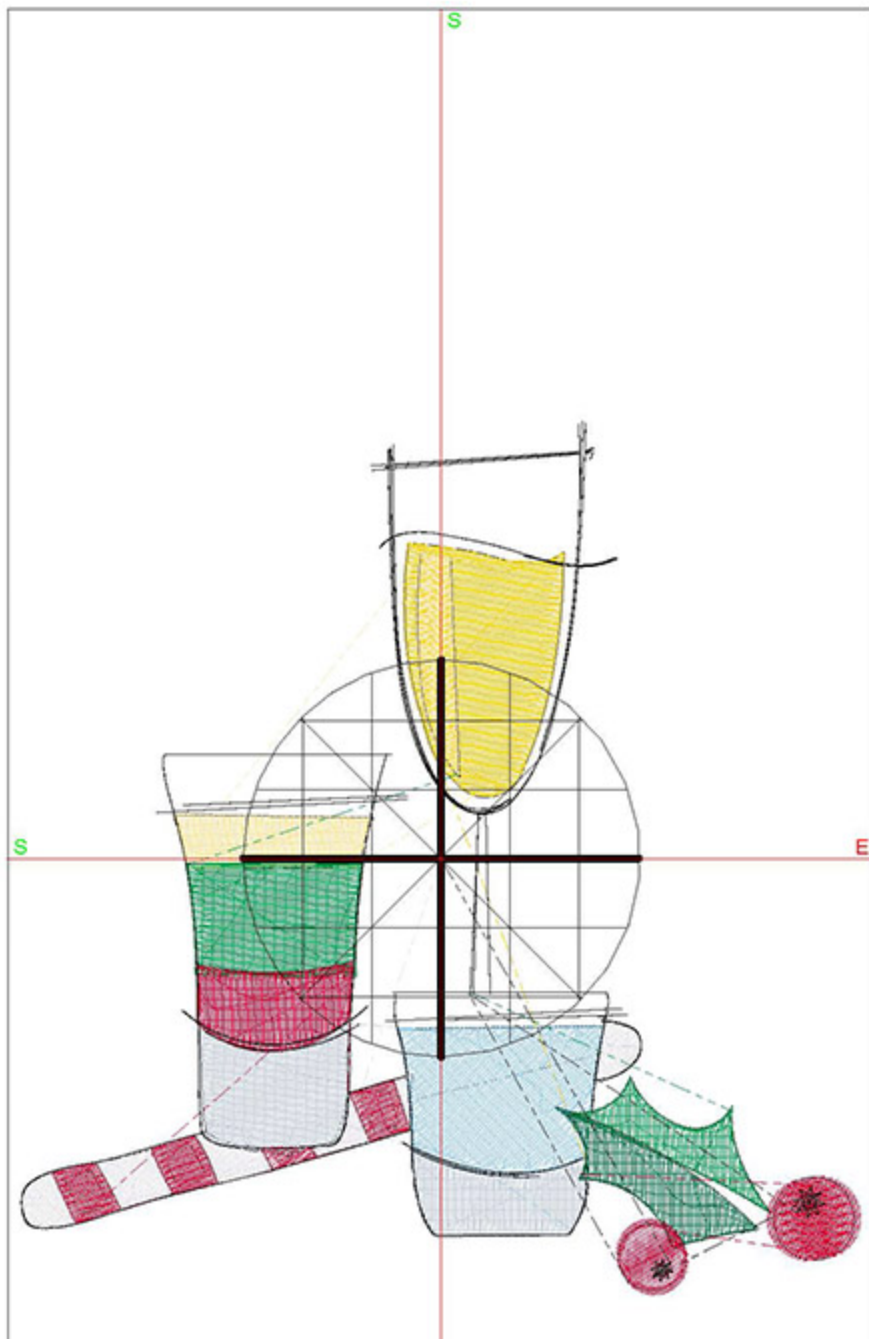

Design Worksheet

BERNINA Embroidery Software DesignerPlus

Design: MWPWhiteWine4x4

Stitches: 6795

Colors: 9

Height: 100.0 mm

Width: 96.3 mm

Zoom: 1.28

Machine runtime: 0:14:19

Design Worksheet

BERNINA Embroidery Software DesignerPlus

Design: MWPWhiteWine5x5

Stitches: 9395

Colors: 9

Height: 126.5 mm

Width: 121.8 mm

Zoom: 1.02

Total bobbin: 19.91m

Color Film:

| # | Chart | Code | Name | Thread |
|-----|-------|------|---------------|--------|
| 1. | | 1801 | Super White | 4.94m |
| 2. | | 1610 | Silver | 6.95m |
| 3. | | 1932 | Summer Sky | 6.07m |
| 4. | | 1980 | Sunflower | 6.36m |
| 5. | | 1861 | Palomino | 4.53m |
| 6. | | 1651 | Celtic Green | 4.55m |
| 7. | | 1838 | Brick Red | 5.27m |
| 8. | | 1800 | Emerald Black | 3.58m |
| 9. | | 1651 | Celtic Green | 2.00m |
| 10. | | 1851 | Cadmium Green | 2.29m |
| 11. | | 1838 | Brick Red | 2.83m |
| 12. | | 1800 | Emerald Black | 3.02m |

Machine runtime: 0:17:54

Design Worksheet

BERNINA Embroidery Software DesignerPlus

Design: MWPWhiteWine5x7

Stitches: 9971

Colors: 9

Height: 131.8 mm

Width: 126.8 mm