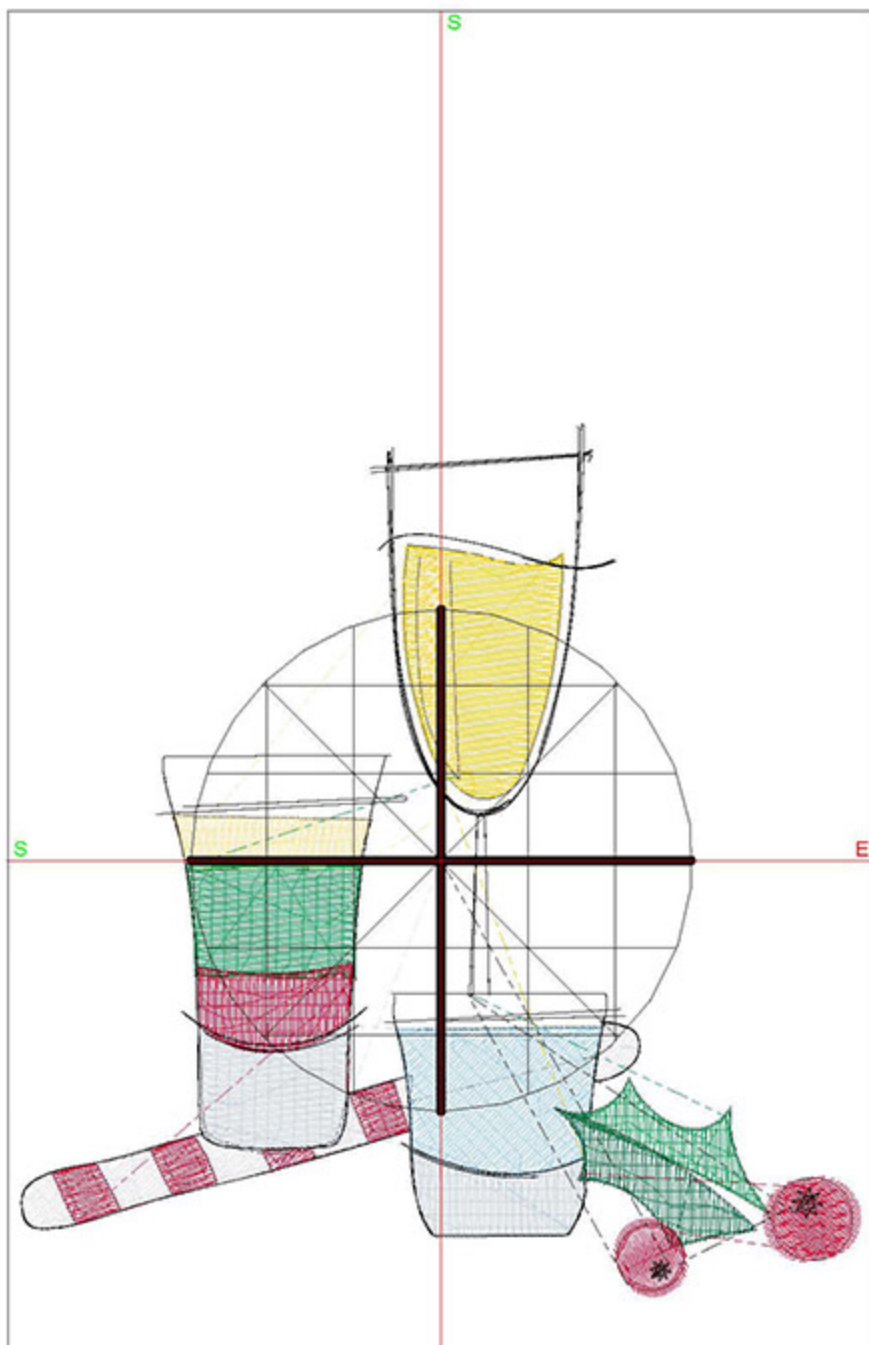

Design Worksheet

BERNINA Embroidery Software DesignerPlus

Design: MWPWhiteWine4x4

Stitches: 6795

Colors: 9

Height: 100.0 mm

Width: 96.3 mm

Zoom: 1.28

Total bobbin: 13.18m

Color Film:

| # | Chart | Code | Name | Thread |
|-----|-------|-----------------------|---------------|--------|
| 1. | | Madeira Polyneon 1801 | Super White | 3.43m |
| 2. | | Madeira Polyneon 1610 | Silver | 4.60m |
| 3. | | Madeira Polyneon 1932 | Summer Sky | 3.96m |
| 4. | | Madeira Polyneon 1980 | Sunflower | 4.13m |
| 5. | | Madeira Polyneon 1861 | Palomino | 3.02m |
| 6. | | Madeira Polyneon 1651 | Celtic Green | 2.99m |
| 7. | | Madeira Polyneon 1838 | Brick Red | 3.56m |
| 8. | | Madeira Polyneon 1800 | Emerald Black | 2.89m |
| 9. | | Madeira Polyneon 1651 | Celtic Green | 1.36m |
| 10. | | Madeira Polyneon 1851 | Cadmium Green | 1.57m |
| 11. | | Madeira Polyneon 1838 | Brick Red | 1.89m |
| 12. | | Madeira Polyneon 1800 | Emerald Black | 2.43m |

Machine runtime: 0:14:19

Design Worksheet

BERNINA Embroidery Software DesignerPlus

Design: MWPWhiteWine5x5

Stitches: 9395

Colors: 9

Height: 126.5 mm

Width: 121.8 mm

Zoom: 1.02

Total bobbin: 19.91m

Color Film:

| # | Chart | Code | Name | Thread |
|-----|-------|------|---------------|--------|
| 1. | | 1801 | Super White | 4.94m |
| 2. | | 1610 | Silver | 6.95m |
| 3. | | 1932 | Summer Sky | 6.07m |
| 4. | | 1980 | Sunflower | 6.36m |
| 5. | | 1861 | Palomino | 4.53m |
| 6. | | 1651 | Celtic Green | 4.55m |
| 7. | | 1838 | Brick Red | 5.27m |
| 8. | | 1800 | Emerald Black | 3.58m |
| 9. | | 1651 | Celtic Green | 2.00m |
| 10. | | 1851 | Cadmium Green | 2.29m |
| 11. | | 1838 | Brick Red | 2.83m |
| 12. | | 1800 | Emerald Black | 3.02m |