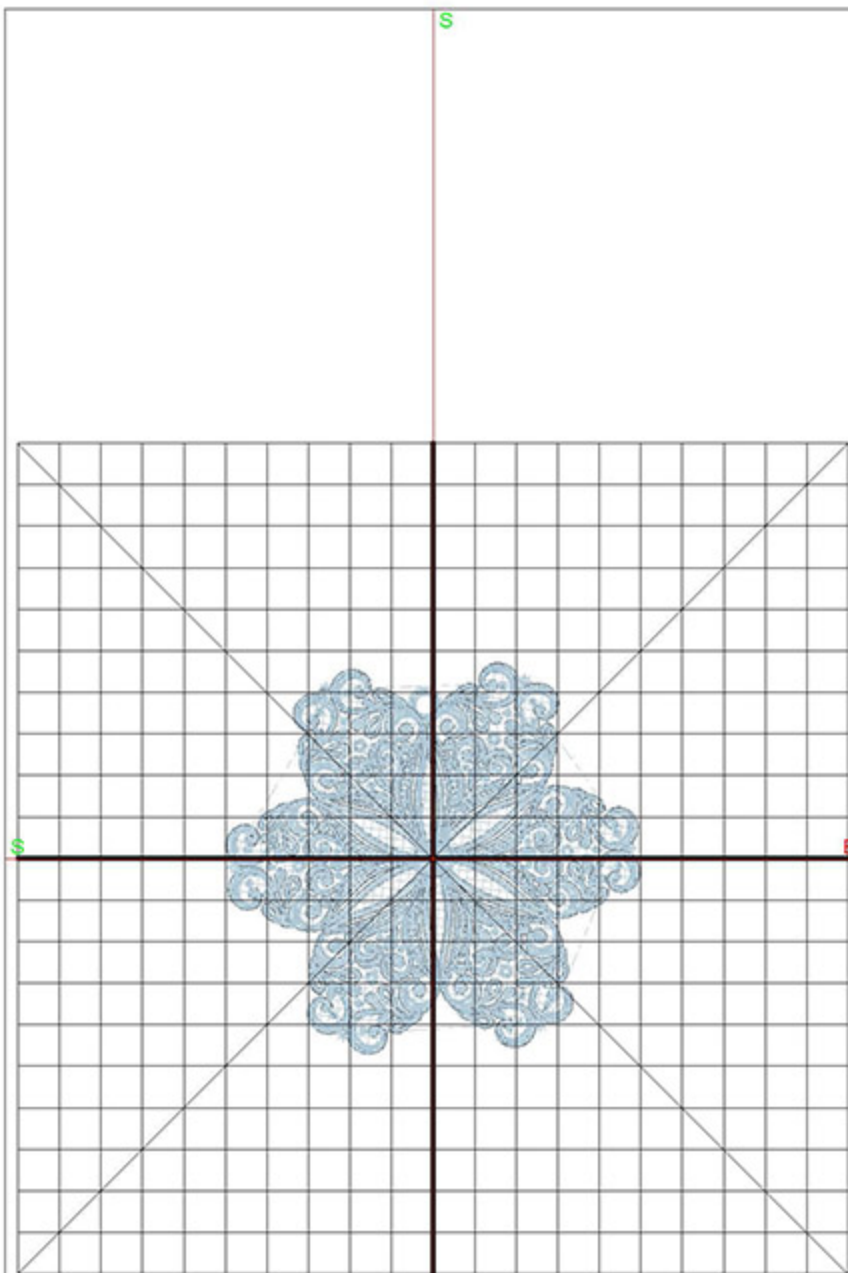

## Design Worksheet

BERNINA Embroidery Software DesignerPlus

Design: WD\_FSLSnowflake8\_4x4

Stitches: 23161

Colors: 1

Height: 94.5 mm

Width: 99.9 mm

Zoom: 0.61

Total bobbin: 32.58m

Color Film:

#	Chart	Code	Name	Thread
1.	 Madeira Neon Polyester	1674	Pale Salem	101.30m

Machine runtime: 0:30:06

## Design Worksheet

BERNINA Embroidery Software DesignerPlus

Design: WD\_FSLSnowflake8\_5x5

Stitches: 29451

Colors: 1

Height: 120.2 mm

Width: 127.1 mm

Zoom: 0.61