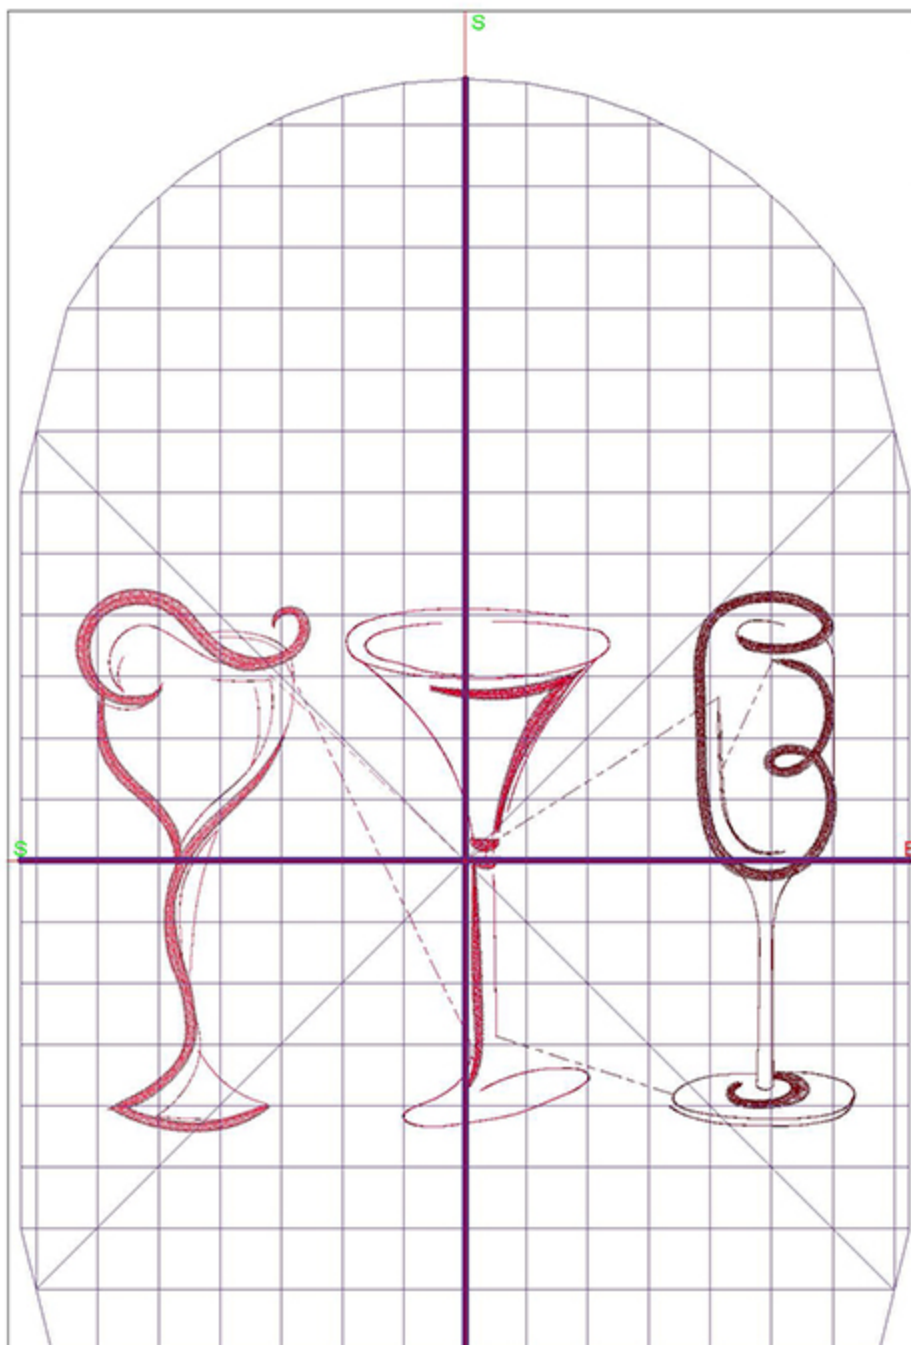

## Design Worksheet

BERNINA Embroidery Software DesignerPlus

Design: BIN\_SwirlWine4x5

Stitches: 4749

Colors: 3

Height: 88.7 mm

Width: 127.2 mm

Zoom: 0.90

Total bobbin: 7.23m

Color Film:

#	Chart	Code	Name	Thread
1.	■	1707	Honeysuckle	8.92m
2.	■	1838	Brick Red	5.05m
3.	■	1981	Carmin	7.72m

Machine runtime: 0:07:03

## Design Worksheet

BERNINA Embroidery Software DesignerPlus

Design: BIN\_SwirlyWine5x7

Stitches: 6552

Colors: 3

Height: 121.9 mm

Width: 175.0 mm

Zoom: 0.75

Total bobbin: 11.66m

Color Film:

#	Chart	Code	Name	Thread
1.	■	1707	Honeysuckle	13.68m
2.	■	1838	Brick Red	7.57m
3.	■	1981	Carmine	11.53m

Machine runtime: 0:09:44