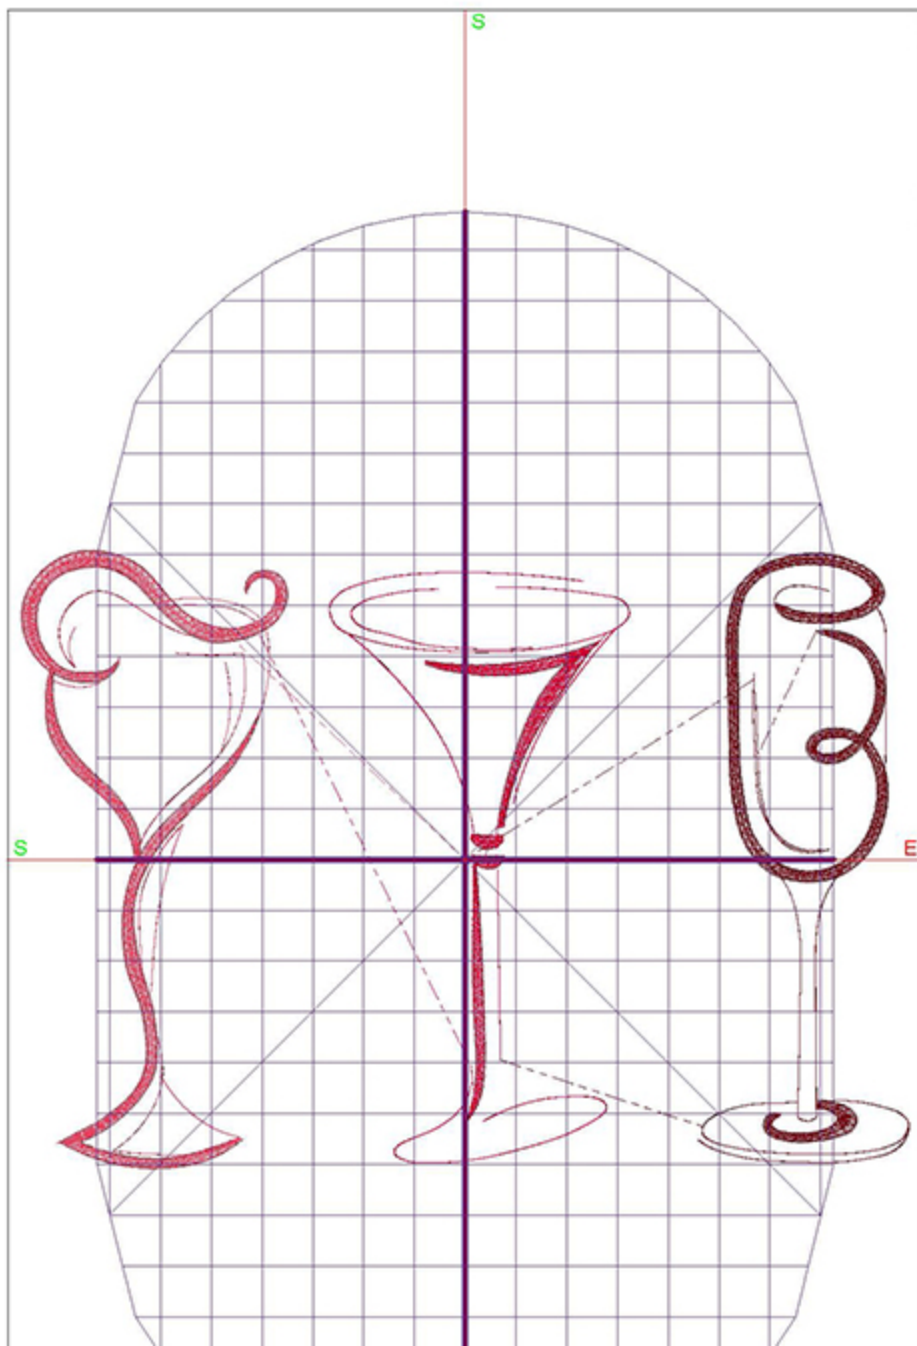

## Design Worksheet

BERNINA Embroidery Software DesignerPlus

Design: BIN\_SwirlWine4x5

Stitches: 4749

Colors: 3

Height: 88.7 mm

Width: 127.2 mm

Zoom: 0.90

Total bobbin: 7.23m

Color Film:

#	Chart	Code	Name	Thread
1.	■	1707	Honeysuckle	8.92m
2.	■	1838	Brick Red	5.05m
3.	■	1981	Carmin	7.72m

Machine runtime: 0:07:03

## Design Worksheet

BERNINA Embroidery Software DesignerPlus

Design: BIN\_SwirlyWine5x7

Stitches: 6552

Colors: 3

Height: 121.9 mm

Width: 175.0 mm

Zoom: 0.75

Total bobbin: 11.66m

Color Film:

#	Chart	Code	Name	Thread
1.	■	1707	Honeysuckle	13.68m
2.	■	1838	Brick Red	7.57m
3.	■	1981	Carmine	11.53m

Machine runtime: 0:09:44