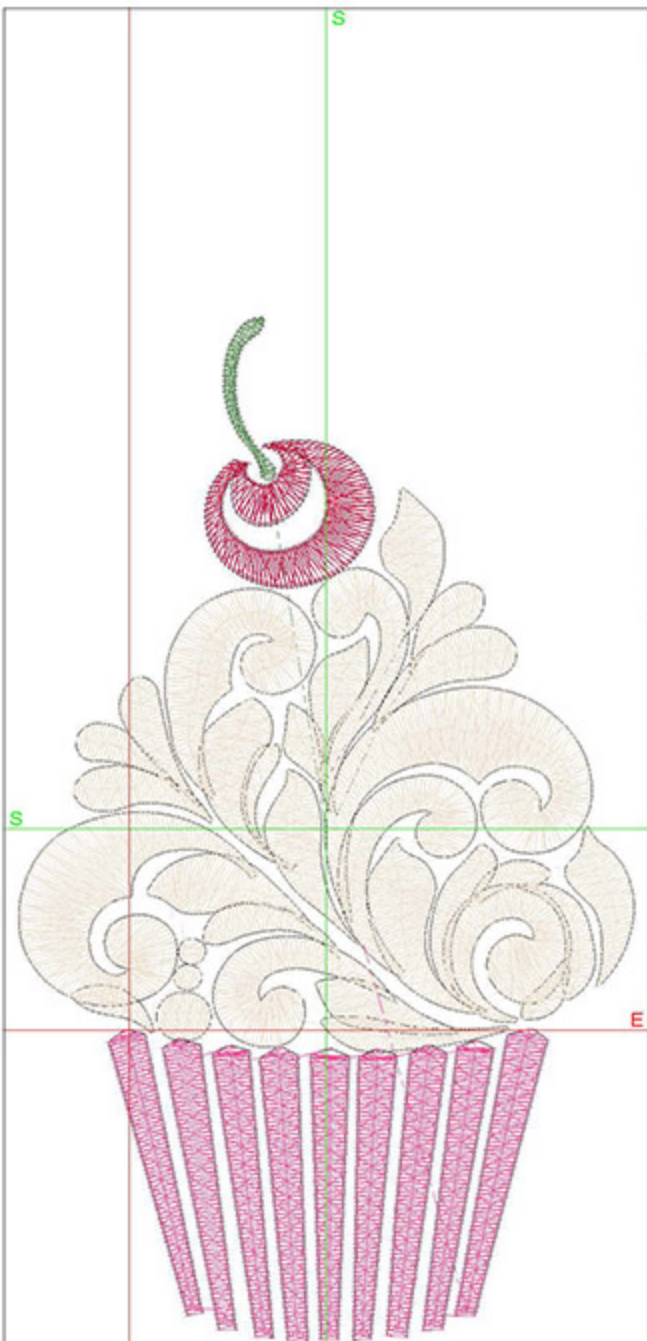

Design Worksheet

Zoom: 1.63

BERNINA Embroidery
Software DesignerPlus

Name: BIN_SwirlCupcake4x4.ART

Height: 100.0 mm

Width: 58.4 mm

Stitches: 7653

Colors: 4

Color changes: 3

Trims: 11

Machine format: Bernina

Hoop: BERNINA Large Oval Hoop, 255 x 145, #26 (template violet)

Hoop template: violet

Foot: #26

Total bobbin: 17.57m

Color Sequence:

Large 0:13:09

Design Worksheet

Zoom: 1.28

BERNINA Embroidery
Software DesignerPlus

Name: BIN_SwirlCupcake4x5.ART

Height: 127.2 mm
 Width: 74.2 mm
 Stitches: 10046
 Colors: 4
 Color changes: 3
 Trims: 13
 Machine format: Bernina
 Hoop: BERNINA Large Oval Hoop, 255 x 145, #26 (template violet)
 Hoop template: violet
 Foot: #26
 Total bobbin: 27.84m

Module	Runtime (hr:min:sec)
Large	0:17:42

Design Worksheet

Zoom: 0.93

BERNINA Embroidery
Software DesignerPlus

Name: BIN_SwirlCupcake5x7.ART

Height: 175.0 mm
 Width: 101.9 mm
 Stitches: 15358
 Colors: 4
 Color changes: 3
 Trims: 18
 Machine format: Bernina
 Hoop: BERNINA Large Oval Hoop, 255 x 145, #26 (template violet)
 Hoop template: violet
 Foot: #26
 Total bobbin: 52.37m