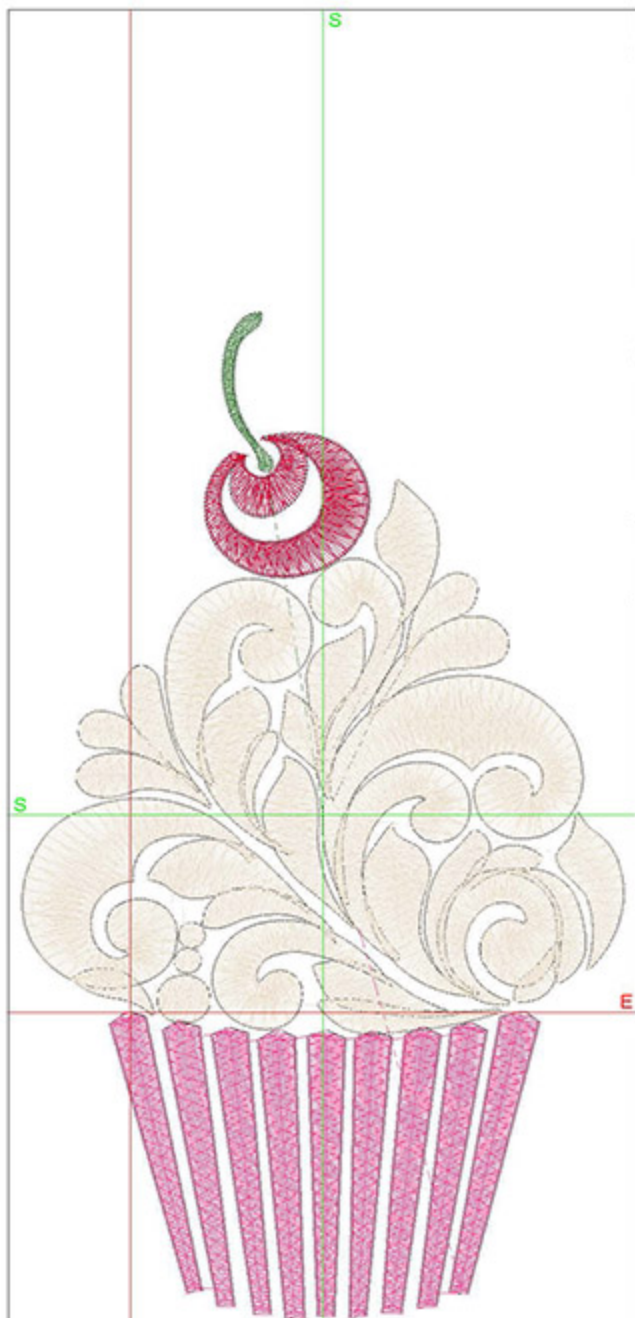

Design Worksheet

Zoom: 1.63

BERNINA Embroidery
Software DesignerPlus

Name: BIN_SwirlCupcake4x4.ART

Height: 100.0 mm

Width: 58.4 mm

Stitches: 7653

Colors: 4

Color changes: 3

Trims: 11

Machine format: Bernina

Hoop: BERNINA Large Oval Hoop, 255 x 145, #26 (template violet)

Hoop template: violet

Foot: #26

Total bobbin: 17.57m

Color Sequence:

Large 0:13:09

Design Worksheet

Zoom: 1.28

BERNINA Embroidery
Software DesignerPlus

Name: BIN_SwirlCupcake4x5.ART

Height: 127.2 mm
 Width: 74.2 mm
 Stitches: 10046
 Colors: 4
 Color changes: 3
 Trims: 13
 Machine format: Bernina
 Hoop: BERNINA Large Oval Hoop, 255 x 145, #26 (template violet)
 Hoop template: violet
 Foot: #26
 Total bobbin: 27.84m

Module	Runtime (hr:min:sec)
Large	0:17:42

Design Worksheet

Zoom: 0.93

BERNINA Embroidery
Software DesignerPlus

Name: BIN_SwirlCupcake5x7.ART

Height: 175.0 mm
 Width: 101.9 mm
 Stitches: 15358
 Colors: 4
 Color changes: 3
 Trims: 18
 Machine format: Bernina
 Hoop: BERNINA Large Oval Hoop, 255 x 145, #26 (template violet)
 Hoop template: violet
 Foot: #26
 Total bobbin: 52.37m