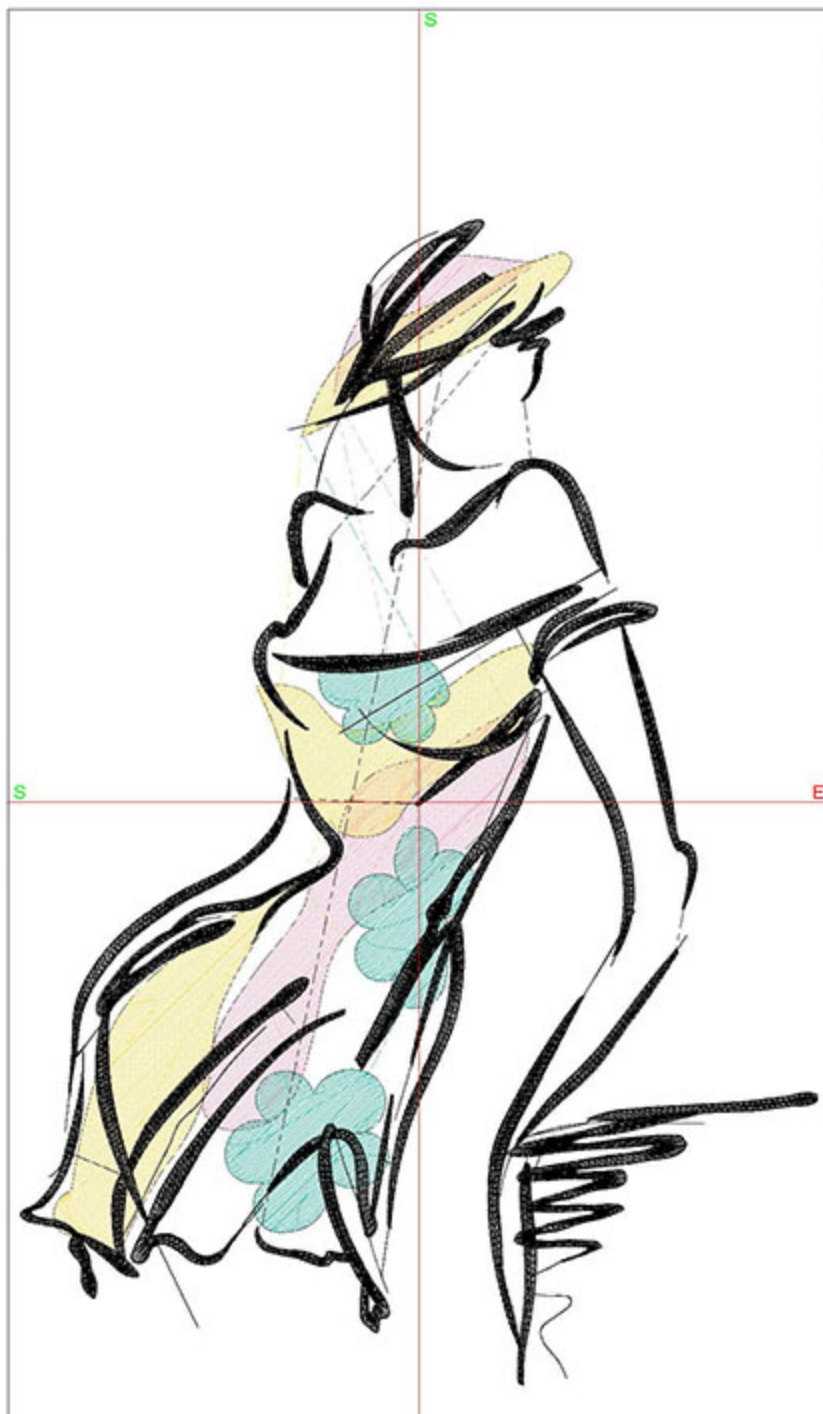

Design Worksheet

Zoom: 1.09

BERNINA Embroidery  
Software DesignerPlus

Name: LIFFlowerDress5x7.ART

Height: 175.0 mm  
 Width: 117.1 mm  
 Stitches: 14006  
 Colors: 4  
 Color changes: 3  
 Trims: 18  
 Machine format: Bernina  
 Hoop: BERNINA E16 9cm - 3.51in Round  
 Total bobbin: 24.61m

Width: 200.8 mm

Stitches: 27074

Colors: 4

Color changes: 3

Trims: 21

Machine format: Bernina

Hoop: BERNINA E16 9cm - 3.51in Round

Total bobbin: 63.70m

Module      Runtime (hr:min:sec)

Large            0:40:29

Design Worksheet

Zoom: 0.55

BERNINA Embroidery  
Software DesignerPlus

Name: LIFFlowerDress14x14.ART

Height: 349.8 mm

Width: 234.1 mm

Stitches: 33147

Colors: 4

Color changes: 3

Trims: 24

Machine format: Bernina

Hoop: BERNINA E16 9cm - 3.51in Round

Total bobbin: 85.10m

Color Sequence: