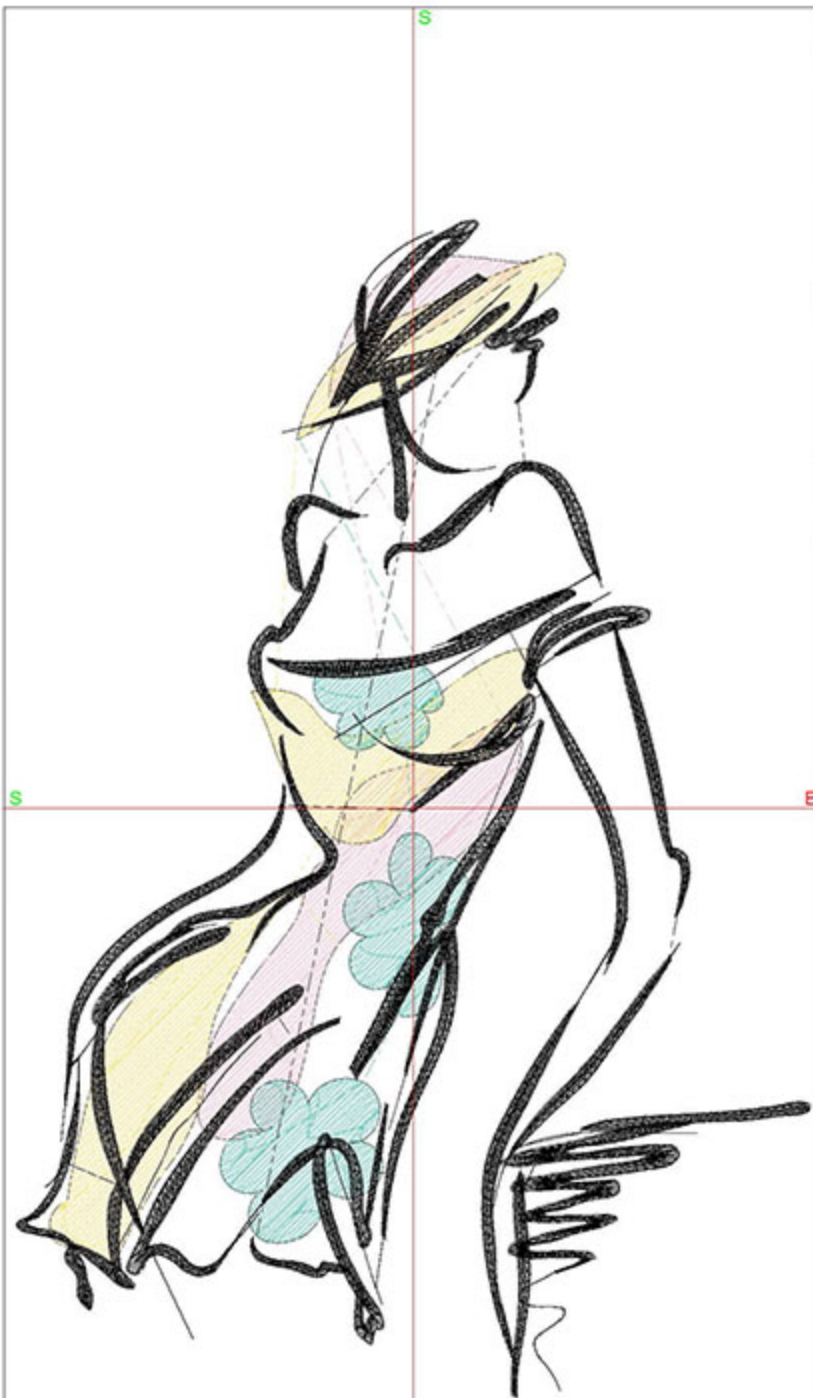

Design Worksheet

Zoom: 0.76

BERNINA Embroidery
Software DesignerPlus

Name: LIFFlowerDress8x10.ART

Height: 250.0 mm

Width: 167.3 mm

Stitches: 21525

Colors: 4

Color changes: 3

Trims: 22

Machine format: Bernina

Hoop: BERNINA E16 9cm - 3.51in Round

Total bobbin: 45.62m

Color Sequence:

#	Color	Code	Name	Chart
1.	4	1815	Baby Pink	Madeira Polyneon
2.	2	1735	Lemonade	Madeira Polyneon
3.	3	1847	Sea Foam Green	Madeira Polyneon
4.	1	1800	Emerald Black	Madeira Polyneon

Machine runtime:

Module   Runtime (hr:min:sec)

Large   0:32:32