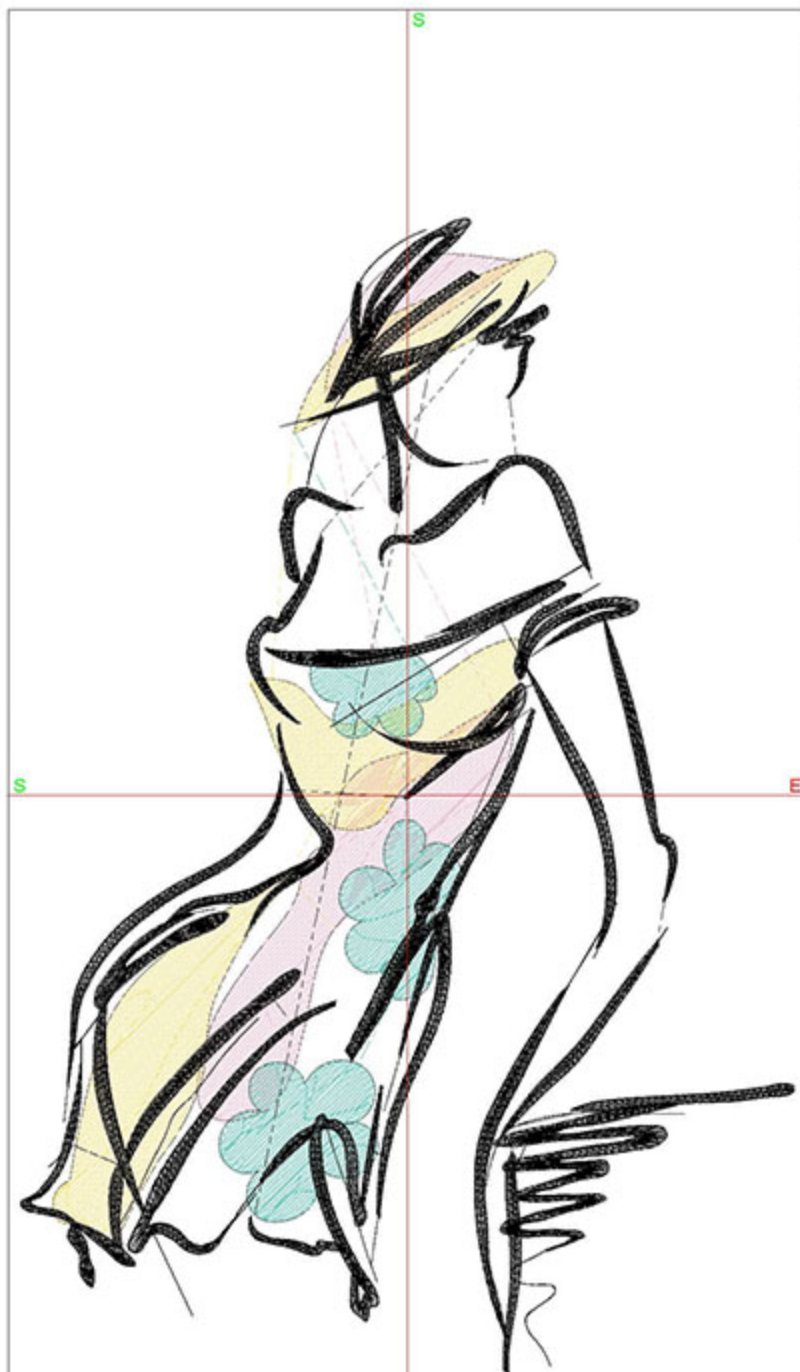

Name: LIFFlowerDress10x12.ART

Height: 300.0 mm

Width: 200.8 mm

Stitches: 27074

Colors: 4

Color changes: 3

Trims: 21

Machine format: Bernina

Hoop: BERNINA E16 9cm - 3.51in Round

Total bobbin: 63.70m

Color Sequence:

#	Color	Code	Name	Chart
1.	4	1815	Baby Pink	Madeira Polyneon
2.	2	1735	Lemonade	Madeira Polyneon
3.	3	1847	Sea Foam Green	Madeira Polyneon
4.	1	1800	Emerald Black	Madeira Polyneon

Machine runtime:

Module   Runtime (hr:min:sec)

Large   0:40:29