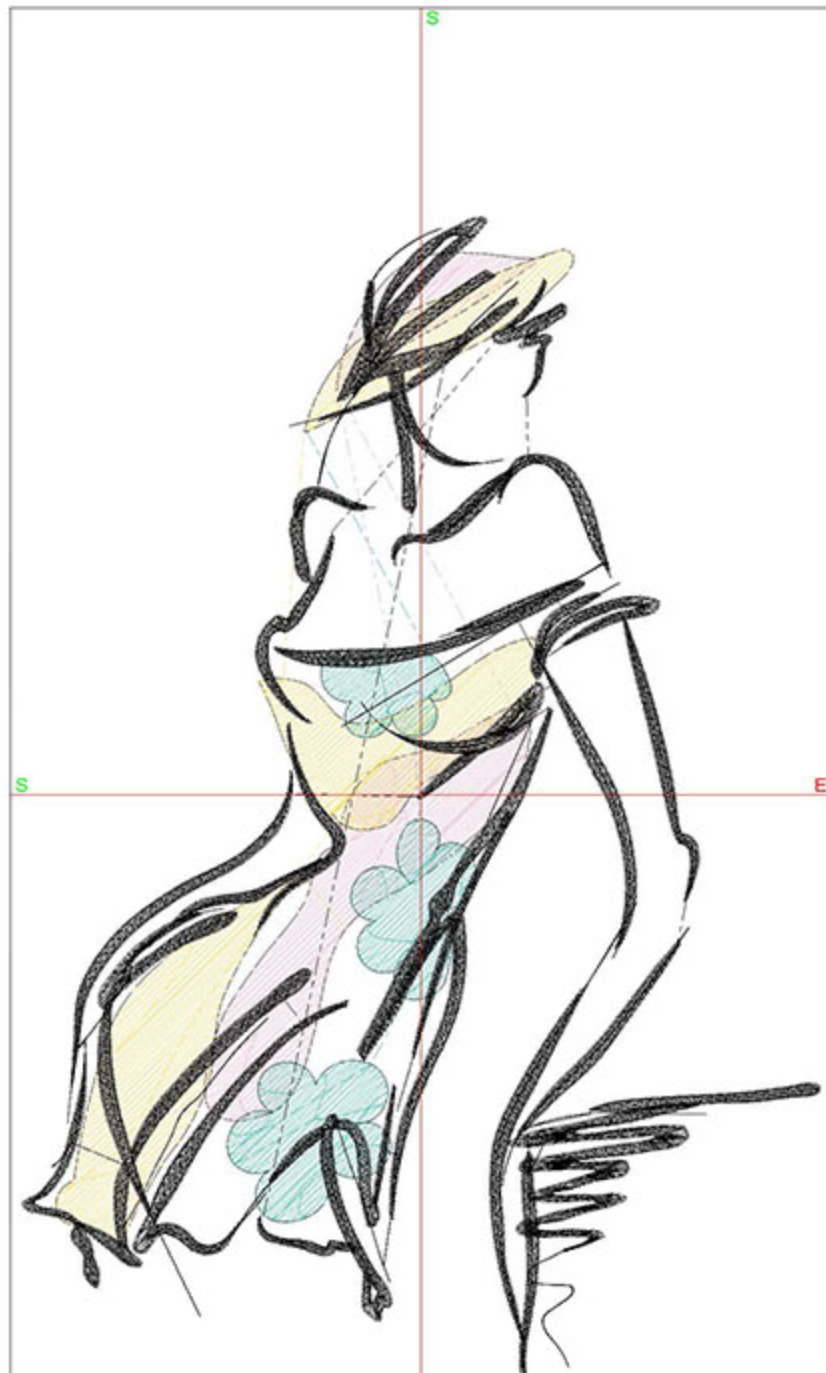

Name: LIFFlowerDress6x8.ART

Height: 200.0 mm

Width: 133.8 mm

Stitches: 16354

Colors: 4

Color changes: 3

Trims: 18

Machine format: Bernina

Hoop: BERNINA E16 9cm - 3.51in Round

Total bobbin: 30.79m

Color Sequence:

#	Color	Code	Name	Chart
1.	4	1815	Baby Pink	Madeira Polyneon
2.	2	1735	Lemonade	Madeira Polyneon
3.	3	1847	Sea Foam Green	Madeira Polyneon
4.	1	1800	Emerald Black	Madeira Polyneon

Machine runtime:

Module   **Runtime (hr:min:sec)**

Large   0:24:19