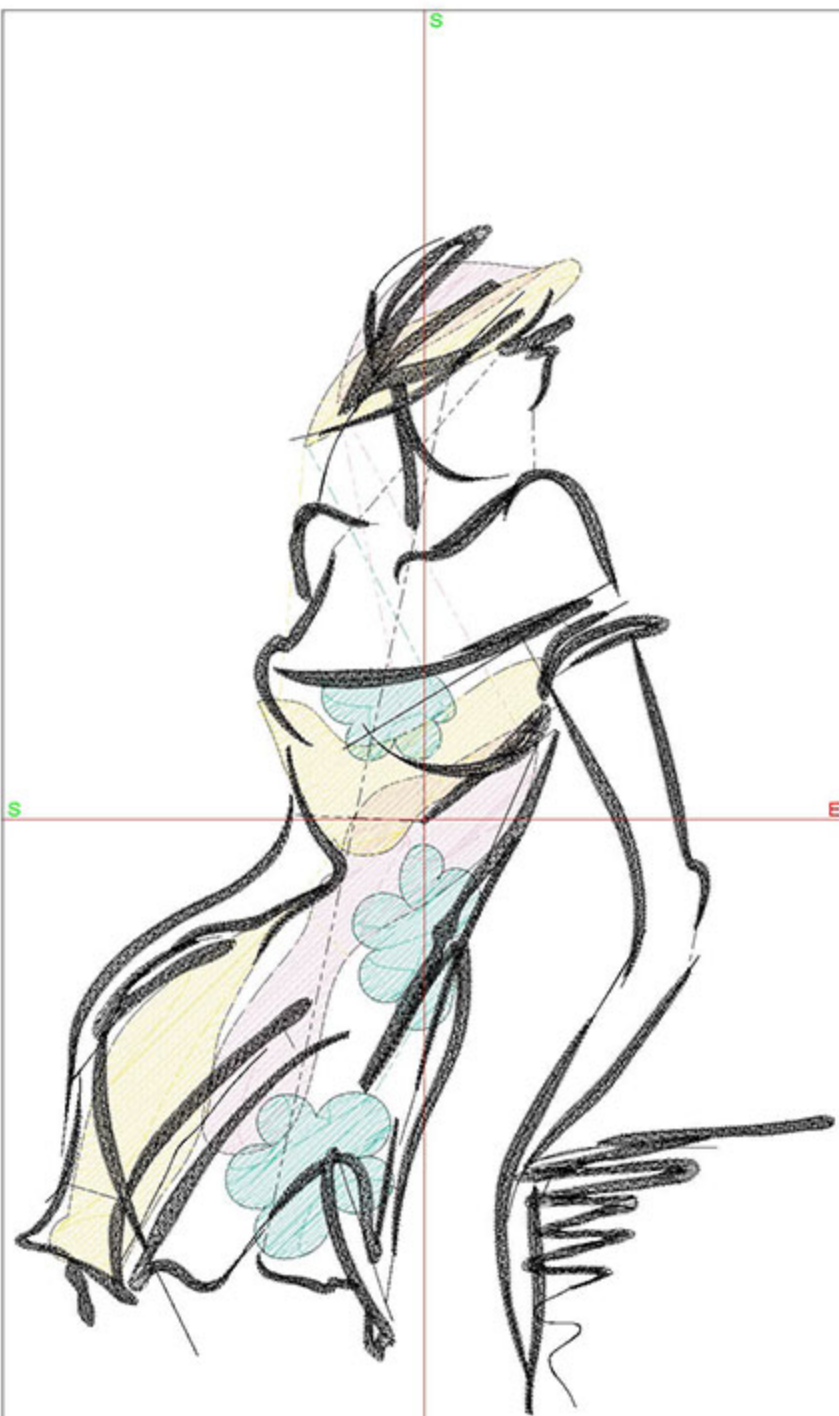

Design Worksheet

Zoom: 1.09

BERNINA Embroidery  
Software DesignerPlus

Name: LIFFlowerDress5x7.ART

Height: 175.0 mm  
 Width: 117.1 mm  
 Stitches: 14006  
 Colors: 4  
 Color changes: 3  
 Trims: 18  
 Machine format: Bernina  
 Hoop: BERNINA E16 9cm - 3.51in Round  
 Total bobbin: 24.61m