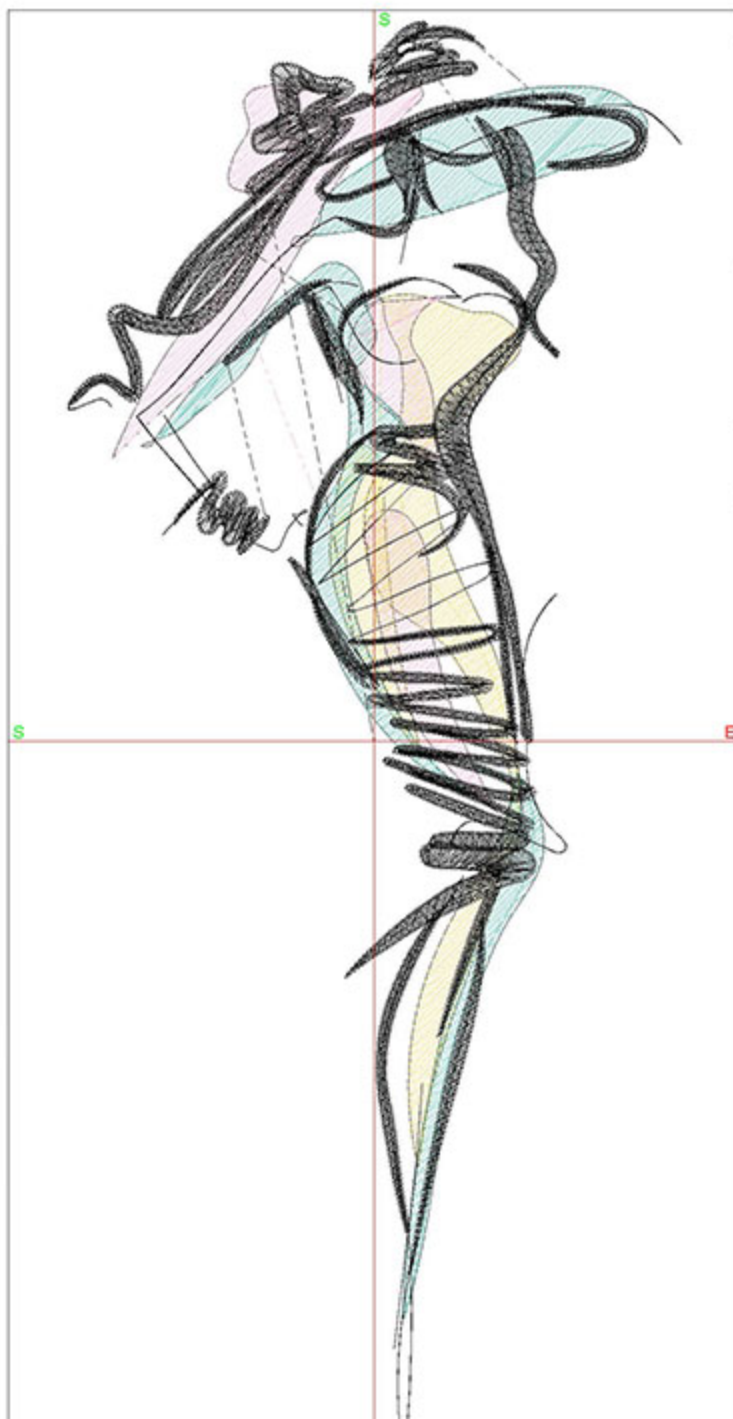

Design Worksheet

Zoom: 1.46

BERNINA Embroidery  
Software DesignerPlus

Name: LIFHat5x7.ART

Height: 175.0 mm  
 Width: 75.4 mm  
 Stitches: 11723  
 Colors: 4  
 Color changes: 3  
 Trims: 10  
 Machine format: Bernina  
 Hoop: BERNINA E16 9cm - 3.51in Round  
 Total bobbin: 18.80m

**Module**      **Runtime (hr:min:sec)**

Large            0:16:19

Design Worksheet

Zoom: 1.28

BERNINA Embroidery  
Software DesignerPlus

Name: LIFHat6x8.ART

Height: 199.9 mm

Width: 86.1 mm

Stitches: 13642

Colors: 4

Color changes: 3

Trims: 10

Machine format: Bernina

Hoop: BERNINA E16 9cm - 3.51in Round

Total bobbin: 23.47m

Color Sequence: