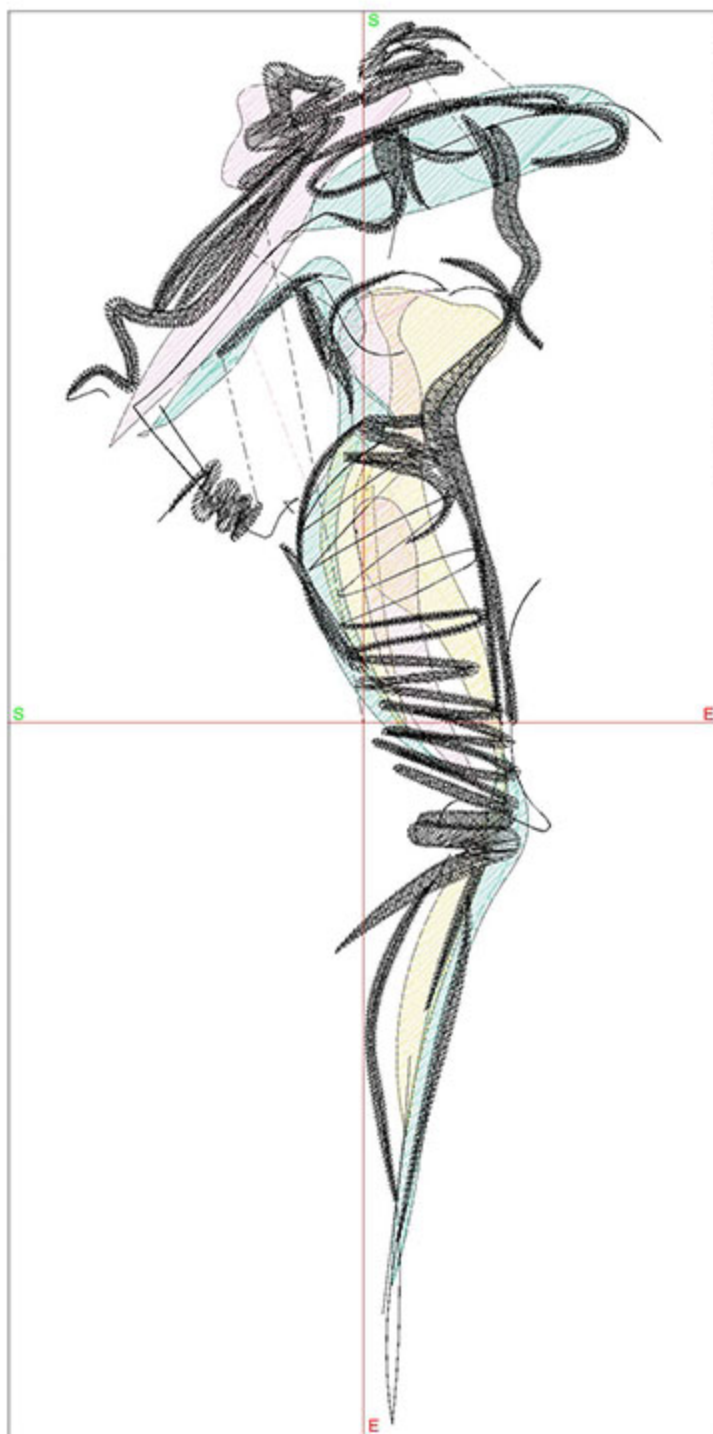

Design Worksheet

Zoom: 1.46

BERNINA Embroidery  
Software DesignerPlus

Name: LIFHat5x7.ART

Height: 175.0 mm  
 Width: 75.4 mm  
 Stitches: 11723  
 Colors: 4  
 Color changes: 3  
 Trims: 10  
 Machine format: Bernina  
 Hoop: BERNINA E16 9cm - 3.51in Round  
 Total bobbin: 18.80m