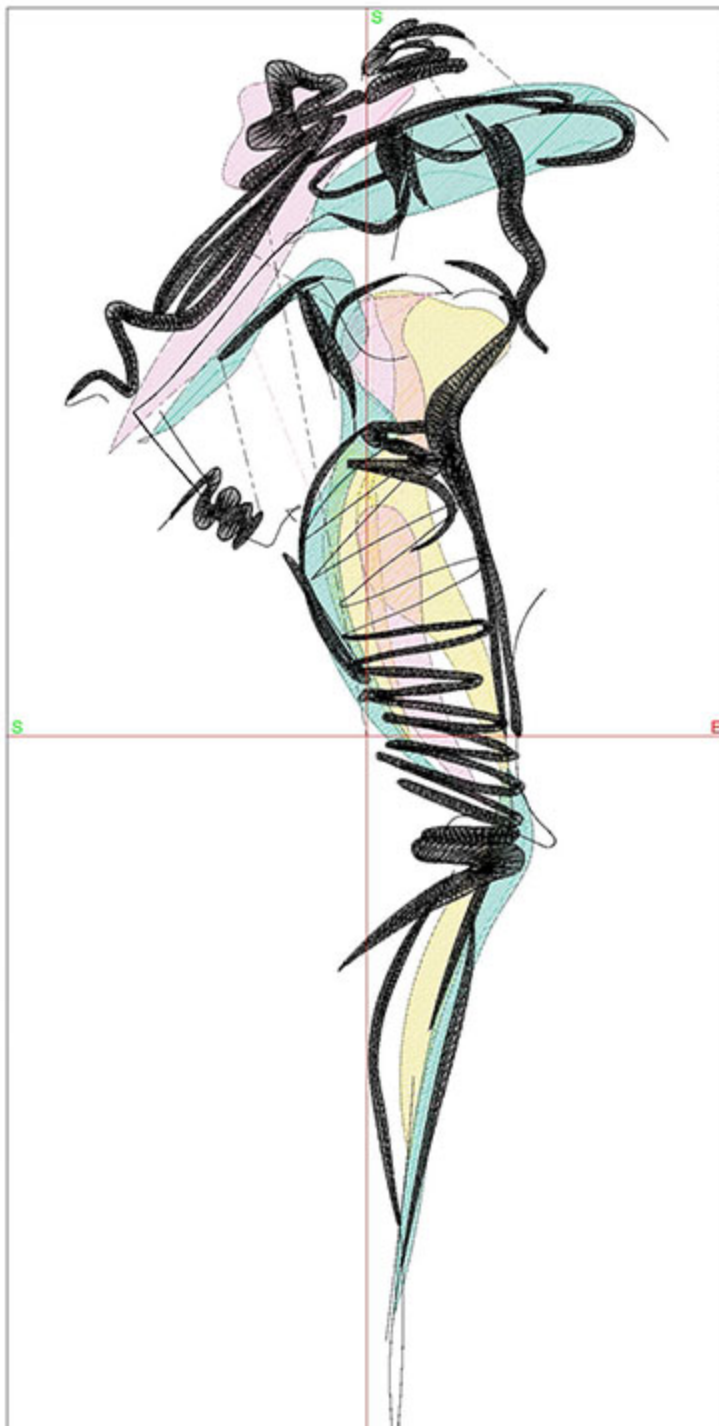

Design Worksheet

Zoom: 1.46

BERNINA Embroidery  
Software DesignerPlus

Name: LIFHat5x7.ART

Height: 175.0 mm  
 Width: 75.4 mm  
 Stitches: 11723  
 Colors: 4  
 Color changes: 3  
 Trims: 10  
 Machine format: Bernina  
 Hoop: BERNINA E16 9cm - 3.51in Round  
 Total bobbin: 18.80m

Machine runtime:

Module	Runtime (hr.min.sec)
Large	0:31:47

Design Worksheet

Zoom: 0.73

BERNINA Embroidery  
Software DesignerPlus

Name: LIFHat14x14.ART

Height: 349.9 mm  
 Width: 150.6 mm  
 Stitches: 27436  
 Colors: 4  
 Color changes: 3  
 Trims: 14  
 Machine format: Bernina  
 Hoop: BERNINA E16 9cm - 3.51in Round  
 Total bobbin: 63.24m