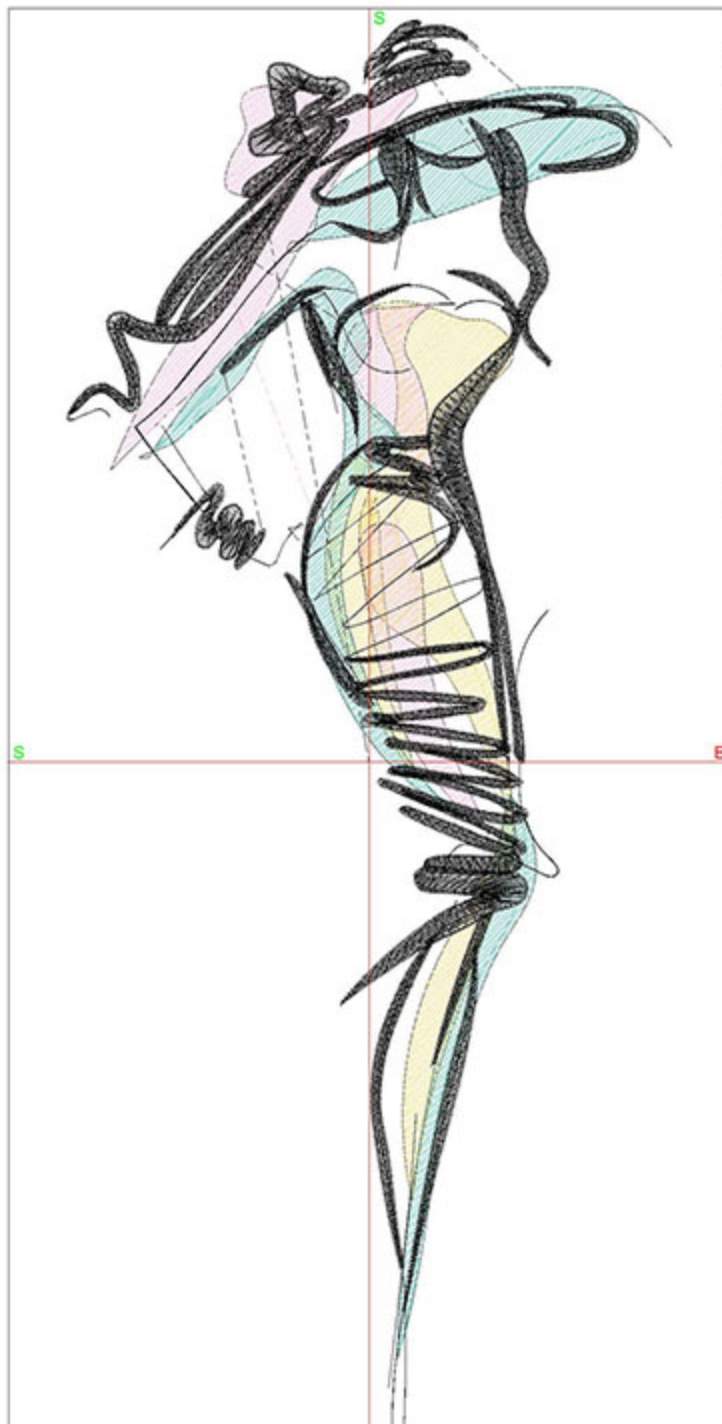

Name: LIFHat8x10.ART

Height: 249.9 mm

Width: 107.6 mm

Stitches: 17757

Colors: 4

Color changes: 3

Trims: 10

Machine format: Bernina

Hoop: BERNINA E16 9cm - 3.51in Round

Total bobbin: 34.47m

Color Sequence:

#	Color	Code	Name	Chart
1.	3	1735	Lemonade	Madeira Polyneon
2.	5	1548	Pink Plush	Madeira Polyneon
3.	2	1847	Sea Foam Green	Madeira Polyneon
4.	1	1800	Emerald Black	Madeira Polyneon

Machine runtime:

Module   Runtime (hr:min:sec)

Large   0:24:20