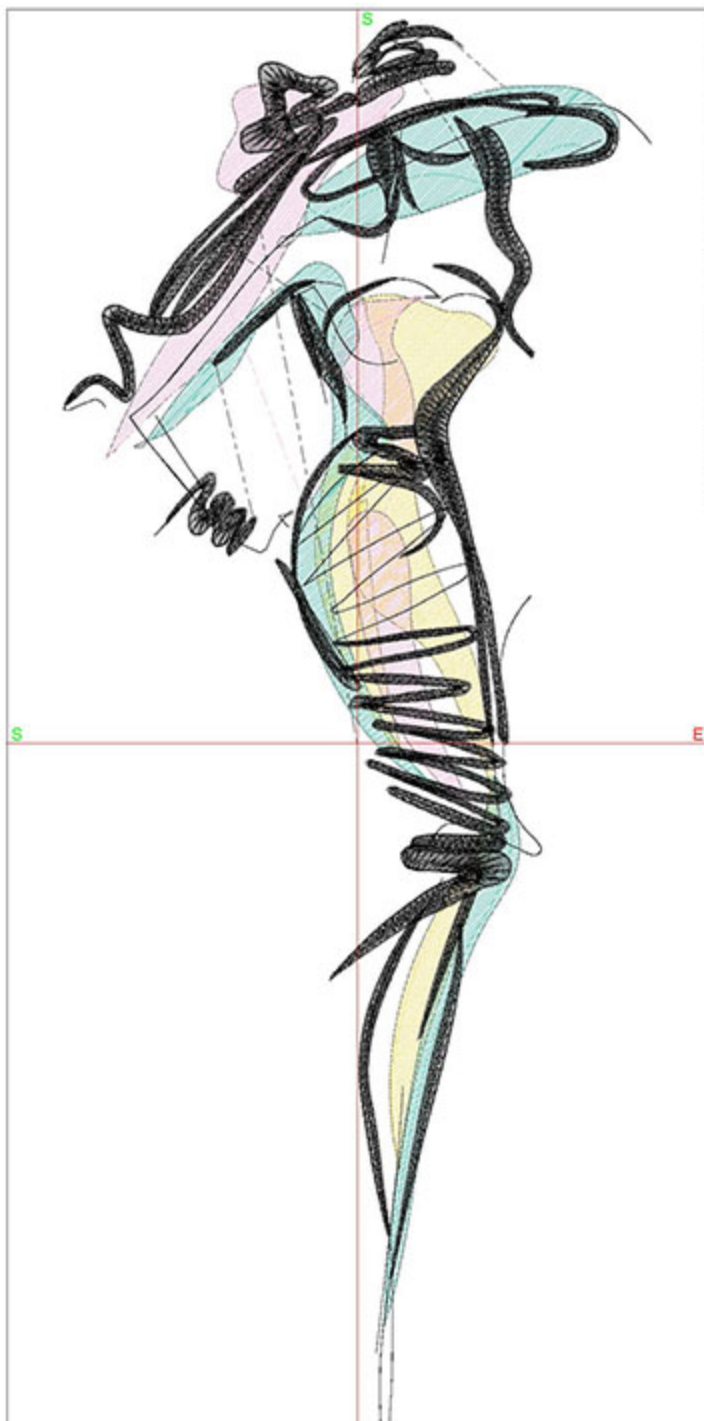

Machine runtime:

Module      Runtime (hr:min:sec)

Large            0:24:20

Design Worksheet

Zoom: 0.85

BERNINA Embroidery  
Software DesignerPlus

Name: LIFHat10x12.ART

Height: 299.9 mm  
 Width: 129.1 mm  
 Stitches: 22397  
 Colors: 4  
 Color changes: 3  
 Trims: 14  
 Machine format: Bernina  
 Hoop: BERNINA E16 9cm - 3.51in Round  
 Total bobbin: 47.80m