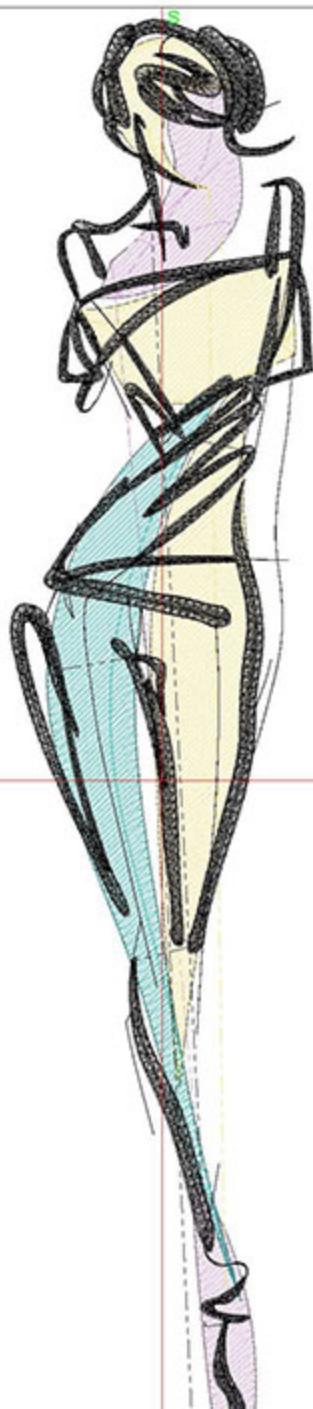

Design Worksheet

Zoom: 1.46

BERNINA Embroidery
Software DesignerPlus

Name: LIFJeans5x7.ART

Height: 175.0 mm
 Width: 34.2 mm
 Stitches: 7816
 Colors: 4
 Color changes: 3
 Trims: 11
 Machine format: Bernina
 Hoop: BERNINA Large Oval Hoop, 255 x 145, #26 (template violet)
 Hoop template: violet
 Foot: #26
 Total bobbin: 11.50m

Color Sequence:

#	Color	Code	Name	Chart
1.	2	1831	Purple Pansy	Madeira Polyneon
2.	5	1735	Lemonade	Madeira Polyneon
3.	6	1799	Green Turquoise	Madeira Polyneon
4.	1	1800	Emerald Black	Madeira Polyneon

Machine runtime:

Color Sequence:

#	Color	Code	Name	Chart
1.		2	1831 Purple Pansy	Madeira Polyneon
2.		5	1735 Lemonade	Madeira Polyneon
3.		6	1799 Green Turquoise	Madeira Polyneon
4.		1	1800 Emerald Black	Madeira Polyneon

Machine runtime:

Module	Runtime (hr:min:sec)
Large	0:17:03

Design Worksheet

Zoom: 0.85

BERNINA Embroidery
Software DesignerPlus

Name: LIFJeans10x12.ART

Height: 300.0 mm
 Width: 58.3 mm
 Stitches: 14561
 Colors: 4
 Color changes: 3
 Trims: 12
 Machine format: Bernina
 Hoop: BERNINA Large Oval Hoop, 255 x 145, #26 (template violet)
 Hoop template: violet
 Foot: #26
 Total bobbin: 28.90m