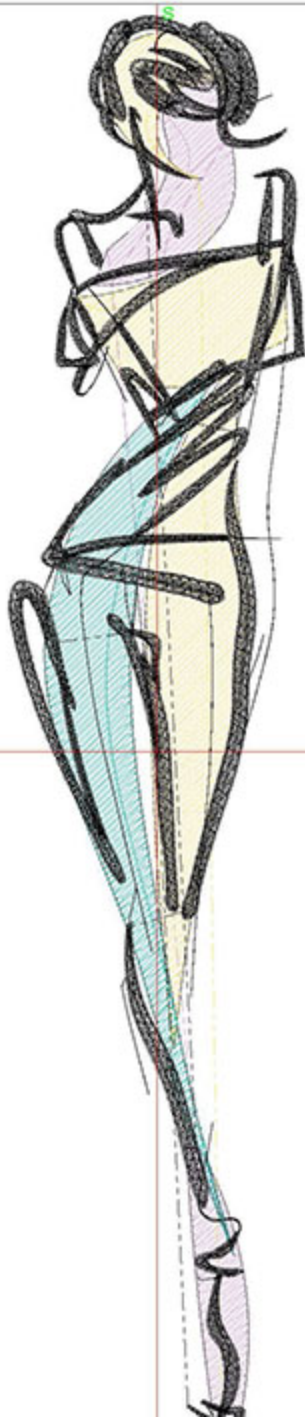

Design Worksheet

Zoom: 1.46

BERNINA Embroidery
Software DesignerPlus

Name: LIFJeans5x7.ART

Height: 175.0 mm
 Width: 34.2 mm
 Stitches: 7816
 Colors: 4
 Color changes: 3
 Trims: 11
 Machine format: Bernina
 Hoop: BERNINA Large Oval Hoop, 255 x 145, #26 (template violet)
 Hoop template: violet
 Foot: #26
 Total bobbin: 11.50m

Color Sequence:

#	Color	Code	Name	Chart
1.	2	1831	Purple Pansy	Madeira Polyneon
2.	5	1735	Lemonade	Madeira Polyneon
3.	6	1799	Green Turquoise	Madeira Polyneon
4.	1	1800	Emerald Black	Madeira Polyneon

Machine runtime:

Module	Runtime (hr:min:sec)
Large	0:11:59

Design Worksheet

Zoom: 1.28

BERNINA Embroidery
Software DesignerPlus

	Name: LIFJeans6x8.ART			
	Height:	200.0 mm		
	Width:	39.0 mm		
	Stitches:	9001		
	Colors:	4		
Color changes:	3			
Trims:	11			
Machine format:	Bernina			
Hoop:	BERNINA Large Oval Hoop, 255 x 145, #26 (template violet)			
Hoop template:	violet			
Foot:	#26			
Total bobbin:	14.25m			
Color Sequence:				
#	Color	Code	Name	Chart
1.	2	1831	Purple Pansy	Madeira Polyneon
2.	5	1735	Lemonade	Madeira Polyneon
3.	6	1799	Green Turquoise	Madeira Polyneon
4.	1	1800	Emerald Black	Madeira Polyneon
Machine runtime:				
Module	Runtime (hr:min:sec)			
Large	0:13:31			

Design Worksheet

Zoom: 1.03

BERNINA Embroidery
Software DesignerPlus

Name: LIFJeans8x10.ART

Height: 250.0 mm
 Width: 48.7 mm
 Stitches: 11649
 Colors: 4
 Color changes: 3
 Trims: 11
 Machine format: Bernina
 Hoop: BERNINA Large Oval Hoop, 255 x 145, #26 (template violet)
 Hoop template: violet
 Foot: #26
 Total bobbin: 20.86m