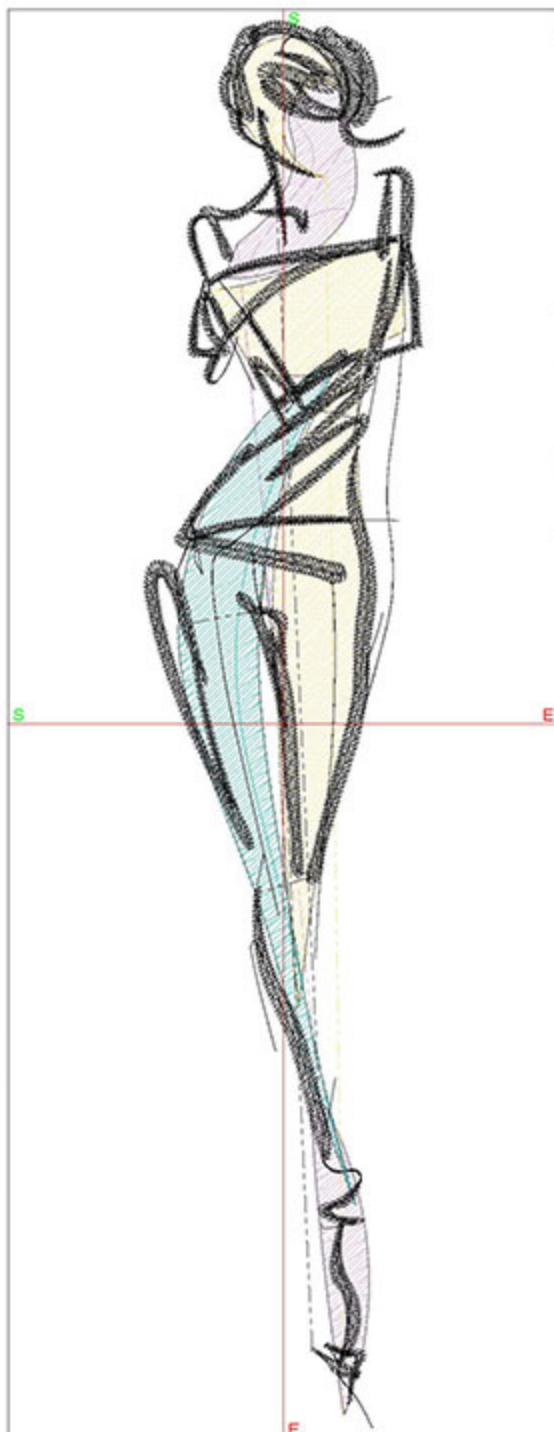

Design Worksheet

Zoom: 1.46

BERNINA Embroidery
Software DesignerPlus

Name: LIFJeans5x7.ART

Height: 175.0 mm
 Width: 34.2 mm
 Stitches: 7816
 Colors: 4
 Color changes: 3
 Trims: 11
 Machine format: Bernina
 Hoop: BERNINA Large Oval Hoop, 255 x 145, #26 (template violet)
 Hoop template: violet
 Foot: #26
 Total bobbin: 11.50m