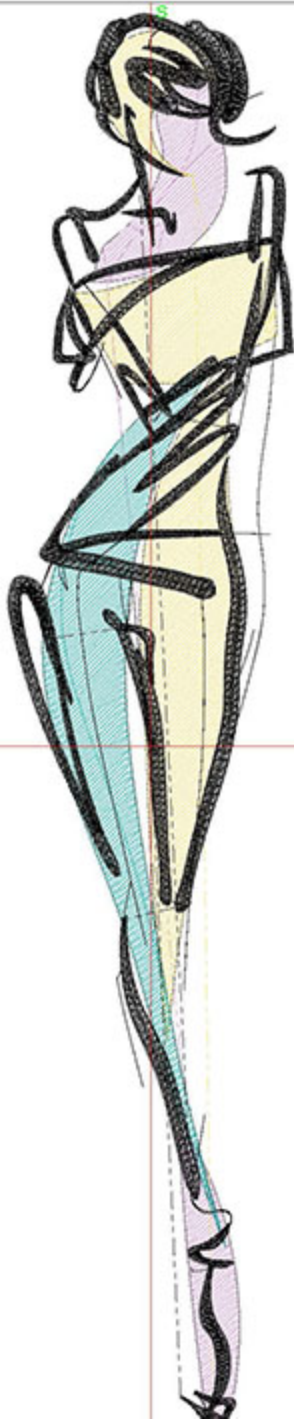

Name: LIFJeans14x14.ART

Height: 350.0 mm
Width: 68.0 mm
Stitches: 17638
Colors: 4
Color changes: 3
Trims: 13
Machine format: Bernina
Hoop: BERNINA Large Oval Hoop, 255 x 145, #26 (template violet)
Hoop template: violet
Foot: #26
Total bobbin: 38.26m

Color Sequence:

#	Color	Code	Name	Chart
1.	2	1831	Purple Pansy	Madeira Polyneon
2.	5	1735	Lemonade	Madeira Polyneon
3.	6	1799	Green Turquoise	Madeira Polyneon
4.	1	1800	Emerald Black	Madeira Polyneon

Machine runtime:

Module	Runtime (hr:min:sec)
Large	0:25:53