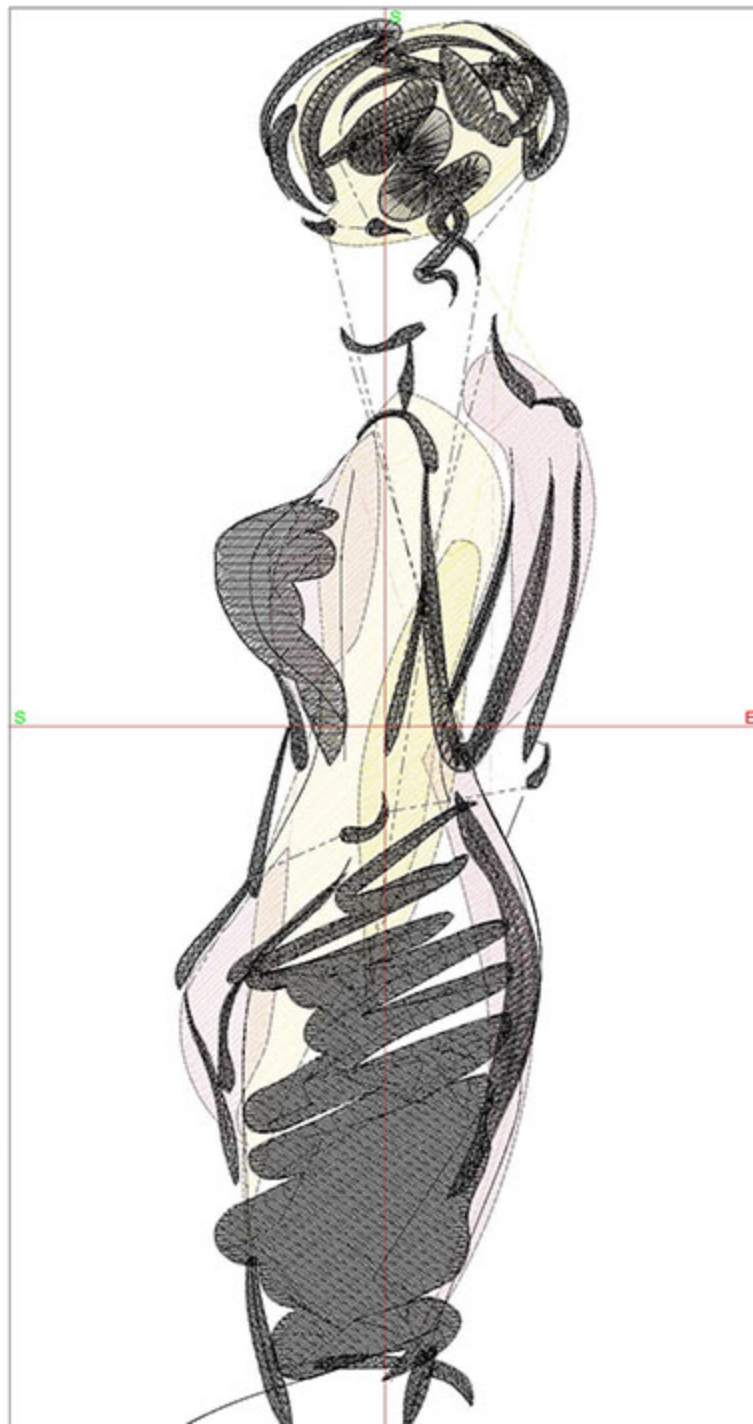

Name: LIFMini8x10.ART

Height: 250.0 mm
Width: 74.2 mm
Stitches: 21445
Colors: 4
Color changes: 3
Trims: 21
Machine format: Bernina
Hoop: BERNINA E16 9cm - 3.51in Round
Total bobbin: 50.91m

Color Sequence:

#	Color	Code	Name	Chart
1.	5	1866	Buff	Madeira Polyneon
2.	7	1816	Rustic Pink	Madeira Polyneon
3.	6	1735	Lemonade	Madeira Polyneon
4.	1	1800	Emerald Black	Madeira Polyneon

Machine runtime:

Module	Runtime (hr:min:sec)
Large	0:33:16