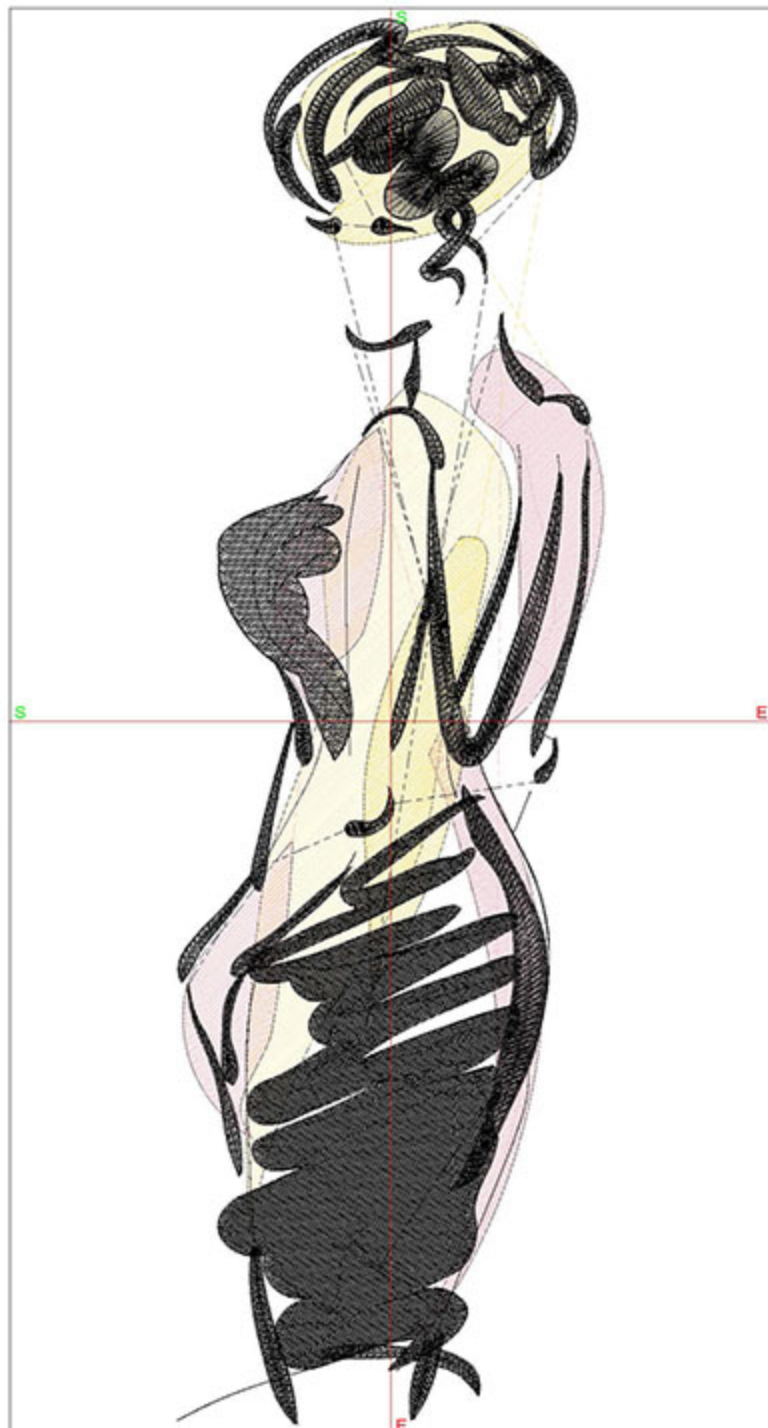

Design Worksheet

Zoom: 1.46

BERNINA Embroidery
Software DesignerPlus

	Name: LIFMini5x7.ART	
	Height: 175.0 mm	
	Width: 51.9 mm	
	Stitches: 13093	
	Colors: 4	
	Color changes: 3	
	Trims: 20	
	Machine format: Bernina	
	Hoop: BERNINA E16 9cm - 3.51in Round	
	Total bobbin: 26.37m	
Color Sequence:		
#	Color	Code Name Chart
1.	5	1866 Buff Madeira Polyneon
2.	7	1816 Rustic Pink Madeira Polyneon
3.	6	1735 Lemonade Madeira Polyneon
4.	1	1800 Emerald Black Madeira Polyneon
Machine runtime:		
<u>Module</u>	<u>Runtime (hr:min:sec)</u>	
Large	0:21:20	

Module	Runtime (hr:min:sec)
Large	0:33:16

Design Worksheet

Zoom: 0.85

BERNINA Embroidery
Software DesignerPlus

Name: LIFMini10x12.ART

Height: 300.0 mm
Width: 88.9 mm
Stitches: 28328
Colors: 4
Color changes: 3
Trims: 21
Machine format: Bernina
Hoop: BERNINA E16 9cm - 3.51in Round
Total bobbin: 72.06m

Color Sequence:

#	Color	Code	Name	Chart
1.	5	1866	Buff	Madeira Polyneon
2.	7	1816	Rustic Pink	Madeira Polyneon
3.	6	1735	Lemonade	Madeira Polyneon
4.	1	1800	Emerald Black	Madeira Polyneon

Machine runtime:

Module	Runtime (hr:min:sec)
Large	0:43:02

Design Worksheet

Zoom: 0.73

BERNINA Embroidery
Software DesignerPlus

Name: LIFMini14x14.ART

Height: 349.8 mm
 Width: 103.7 mm
 Stitches: 35933
 Colors: 4
 Color changes: 3
 Trims: 22
 Machine format: Bernina
 Hoop: BERNINA E16 9cm - 3.51in Round
 Total bobbin: 96.70m