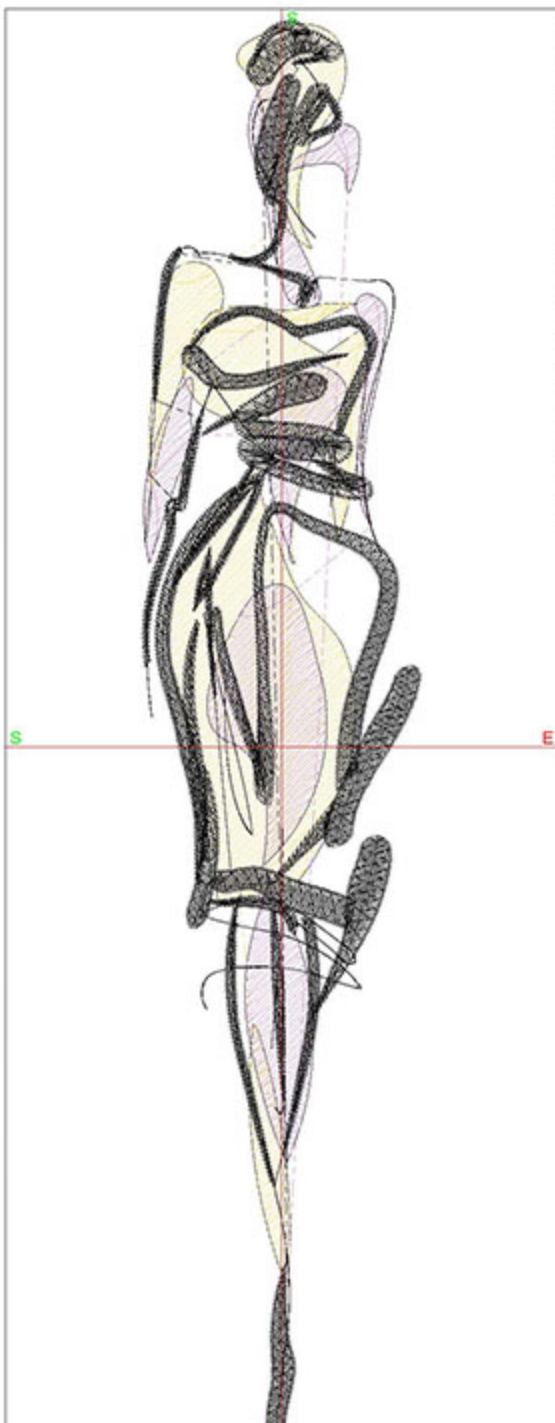

Design Worksheet

Zoom: 1.47

BERNINA Embroidery
Software DesignerPlus

Name: LIFRunway5x7.ART			
Height:	174.9 mm		
Width:	34.1 mm		
Stitches:	8035		
Colors:	3		
Color changes:	2		
Trims:	18		
Machine format:	Bernina		
Hoop:	BERNINA Large Oval Hoop, 255 x 145, #26 (template violet)		
Hoop template:	violet		
Foot:	#26		
Total bobbin:	13.40m		
Color Sequence:			
#	Color	Code Name	Chart
1.	2	1735 Lemonade	Madeira Polyneon
2.	3	1831 Purple Pansy	Madeira Polyneon
3.	1	1800 Emerald Black	Madeira Polyneon
Machine runtime:			
<u>Module</u>	<u>Runtime (hr:min:sec)</u>		
Large	0:14:03		

Design Worksheet

Zoom: 1.28

BERNINA Embroidery
Software DesignerPlus

Name: LIFRunway6x8.ART

Height: 199.9 mm
 Width: 38.9 mm
 Stitches: 9360
 Colors: 3
 Color changes: 2
 Trims: 21
 Machine format: Bernina
 Hoop: BERNINA Large Oval Hoop, 255 x 145, #26 (template violet)
 Hoop template: violet
 Foot: #26
 Total bobbin: 16.91m

Design Worksheet

Zoom: 1.03

BERNINA Embroidery
Software DesignerPlus

Name: LIFRunway8x10.ART

Height: 249.9 mm
 Width: 48.5 mm
 Stitches: 12199
 Colors: 3
 Color changes: 2
 Trims: 21
 Machine format: Bernina
 Hoop: BERNINA Large Oval Hoop, 255 x 145, #26 (template violet)
 Hoop template: violet
 Foot: #26
 Total bobbin: 25.20m

Design Worksheet

Zoom: 0.85

BERNINA Embroidery
Software DesignerPlus

Name: LIFRunway10x12.ART

Height: 299.9 mm
 Width: 58.2 mm
 Stitches: 15342
 Colors: 3
 Color changes: 2
 Trims: 21
 Machine format: Bernina
 Hoop: BERNINA Large Oval Hoop, 255 x 145, #26 (template violet)
 Hoop template: violet
 Foot: #26
 Total bobbin: 35.27m