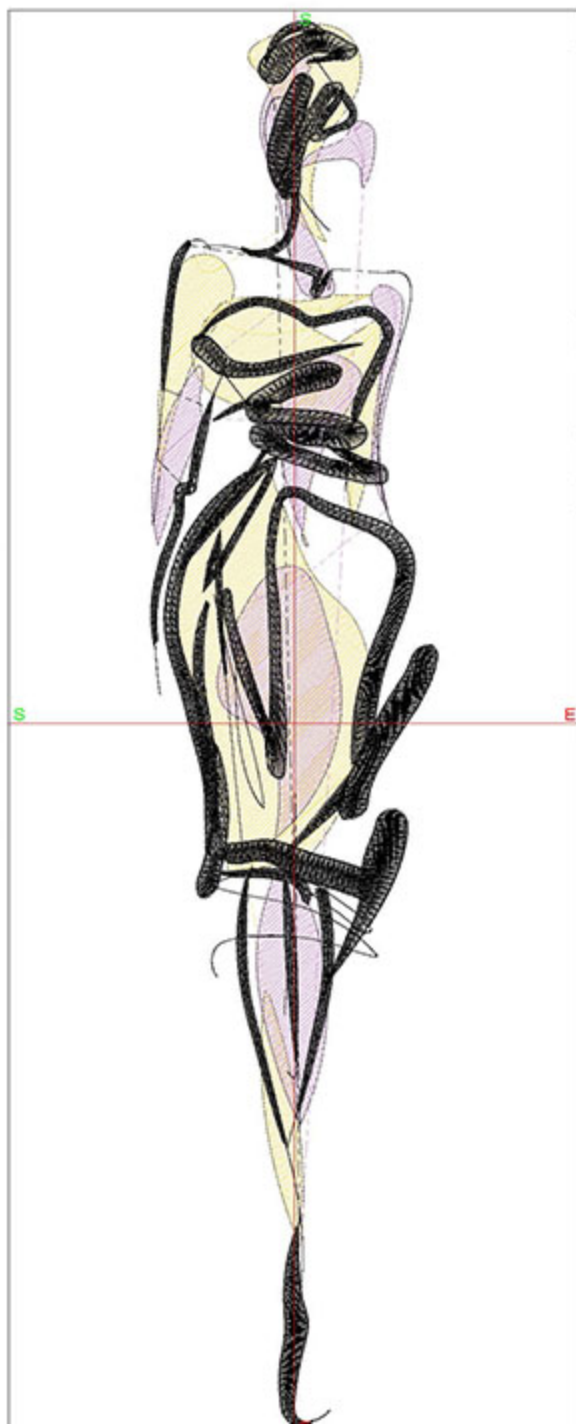

Name: LIFRunway14x14.ART	
Height:	349.9 mm
Width:	67.9 mm
Stitches:	18873
Colors:	3
Color changes:	2
Trims:	23
Machine format:	Bernina
Hoop:	BERNINA Large Oval Hoop, 255 x 145, #26 (template violet)
Hoop template:	violet
Foot:	#26
Total bobbin:	47.22m
Color Sequence:	
#	Color Code Name Chart
1.	2 1735 Lemonade Madeira Polyneon
2.	3 1831 Purple Pansy Madeira Polyneon
3.	1 1800 Emerald Black Madeira Polyneon
Machine runtime:	
<u>Module</u>	<u>Runtime (hr:min:sec)</u>
Large	0:31:11