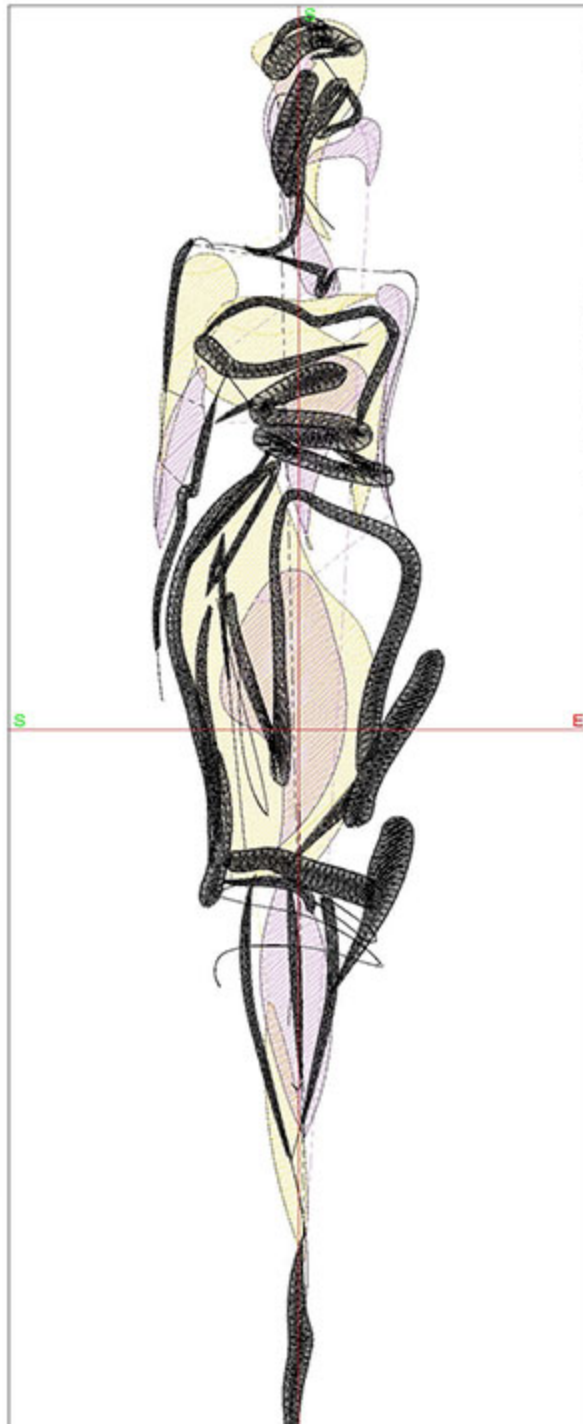

Design Worksheet

Zoom: 1.47

BERNINA Embroidery
Software DesignerPlus

Name: LIFRunway5x7.ART			
Height:	174.9 mm		
Width:	34.1 mm		
Stitches:	8035		
Colors:	3		
Color changes:	2		
Trims:	18		
Machine format:	Bernina		
Hoop:	BERNINA Large Oval Hoop, 255 x 145, #26 (template violet)		
Hoop template:	violet		
Foot:	#26		
Total bobbin:	13.40m		
Color Sequence:			
#	Color	Code Name	Chart
1.	2	1735 Lemonade	Madeira Polyneon
2.	3	1831 Purple Pansy	Madeira Polyneon
3.	1	1800 Emerald Black	Madeira Polyneon
Machine runtime:			
<u>Module</u>	<u>Runtime (hr:min:sec)</u>		
Large	0:14:03		

Design Worksheet

Zoom: 1.28

BERNINA Embroidery
Software DesignerPlus

Name: LIFRunway6x8.ART

Height: 199.9 mm
 Width: 38.9 mm
 Stitches: 9360
 Colors: 3
 Color changes: 2
 Trims: 21
 Machine format: Bernina
 Hoop: BERNINA Large Oval Hoop, 255 x 145, #26 (template violet)
 Hoop template: violet
 Foot: #26
 Total bobbin: 16.91m

Design Worksheet

Zoom: 1.03

BERNINA Embroidery
Software DesignerPlus

Name: LIFRunway8x10.ART

Height: 249.9 mm
 Width: 48.5 mm
 Stitches: 12199
 Colors: 3
 Color changes: 2
 Trims: 21
 Machine format: Bernina
 Hoop: BERNINA Large Oval Hoop, 255 x 145, #26 (template violet)
 Hoop template: violet
 Foot: #26
 Total bobbin: 25.20m

Design Worksheet

Zoom: 0.85

BERNINA Embroidery
Software DesignerPlus

Name: LIFRunway10x12.ART

Height: 299.9 mm
 Width: 58.2 mm
 Stitches: 15342
 Colors: 3
 Color changes: 2
 Trims: 21
 Machine format: Bernina
 Hoop: BERNINA Large Oval Hoop, 255 x 145, #26 (template violet)
 Hoop template: violet
 Foot: #26
 Total bobbin: 35.27m