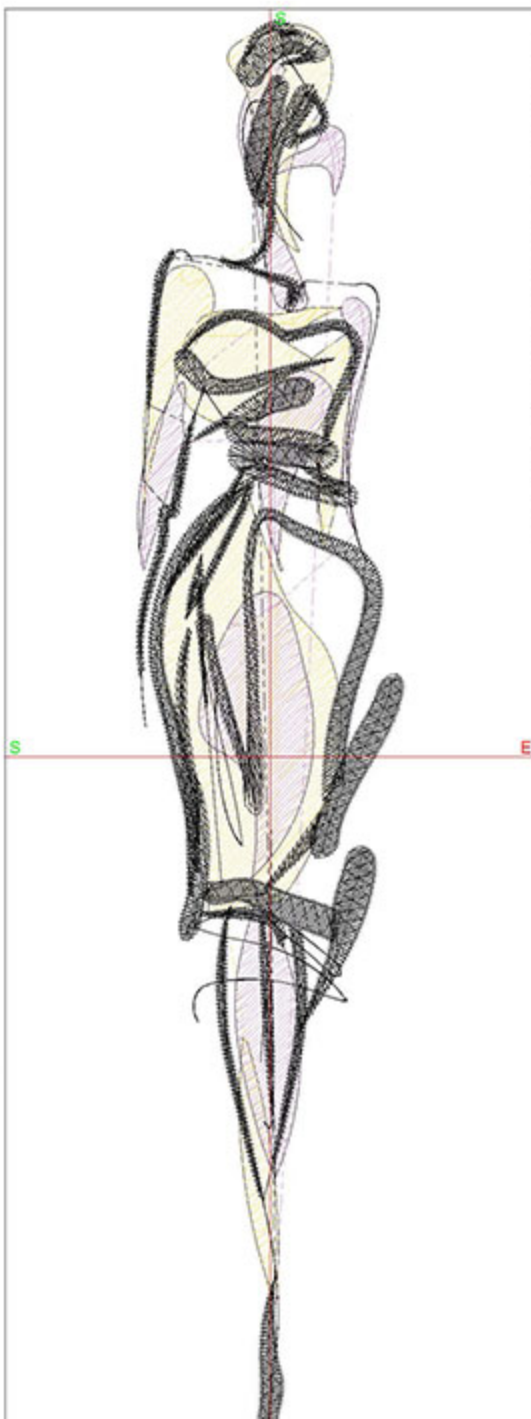

Design Worksheet

Zoom: 1.47

BERNINA Embroidery
Software DesignerPlus

Name: LIFRunway5x7.ART			
Height:	174.9 mm		
Width:	34.1 mm		
Stitches:	8035		
Colors:	3		
Color changes:	2		
Trims:	18		
Machine format:	Bernina		
Hoop:	BERNINA Large Oval Hoop, 255 x 145, #26 (template violet)		
Hoop template:	violet		
Foot:	#26		
Total bobbin:	13.40m		
Color Sequence:			
#	Color	Code Name	Chart
1.	2	1735 Lemonade	Madeira Polyneon
2.	3	1831 Purple Pansy	Madeira Polyneon
3.	1	1800 Emerald Black	Madeira Polyneon
Machine runtime:			
<u>Module</u>	<u>Runtime (hr:min:sec)</u>		
Large	0:14:03		

Design Worksheet

Zoom: 1.28

BERNINA Embroidery
Software DesignerPlus

Name: LIFRunway6x8.ART

Height: 199.9 mm
 Width: 38.9 mm
 Stitches: 9360
 Colors: 3
 Color changes: 2
 Trims: 21
 Machine format: Bernina
 Hoop: BERNINA Large Oval Hoop, 255 x 145, #26 (template violet)
 Hoop template: violet
 Foot: #26
 Total bobbin: 16.91m

Design Worksheet

Zoom: 1.03

BERNINA Embroidery
Software DesignerPlus

Name: LIFRunway8x10.ART

Height: 249.9 mm
 Width: 48.5 mm
 Stitches: 12199
 Colors: 3
 Color changes: 2
 Trims: 21
 Machine format: Bernina
 Hoop: BERNINA Large Oval Hoop, 255 x 145, #26 (template violet)
 Hoop template: violet
 Foot: #26
 Total bobbin: 25.20m

Design Worksheet

Zoom: 0.85

BERNINA Embroidery
Software DesignerPlus

Name: LIFRunway10x12.ART

Height: 299.9 mm
 Width: 58.2 mm
 Stitches: 15342
 Colors: 3
 Color changes: 2
 Trims: 21
 Machine format: Bernina
 Hoop: BERNINA Large Oval Hoop, 255 x 145, #26 (template violet)
 Hoop template: violet
 Foot: #26
 Total bobbin: 35.27m