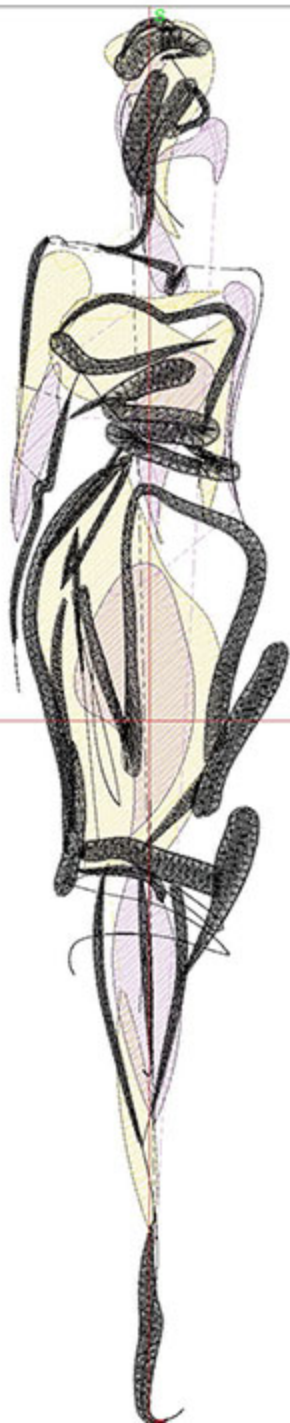

Design Worksheet

Zoom: 1.47

BERNINA Embroidery
Software DesignerPlus

Name: LIFRunway5x7.ART			
Height:	174.9 mm		
Width:	34.1 mm		
Stitches:	8035		
Colors:	3		
Color changes:	2		
Trims:	18		
Machine format:	Bernina		
Hoop:	BERNINA Large Oval Hoop, 255 x 145, #26 (template violet)		
Hoop template:	violet		
Foot:	#26		
Total bobbin:	13.40m		
Color Sequence:			
#	Color	Code Name	Chart
1.	2	1735 Lemonade	Madeira Polyneon
2.	3	1831 Purple Pansy	Madeira Polyneon
3.	1	1800 Emerald Black	Madeira Polyneon
Machine runtime:			
<u>Module</u>	<u>Runtime (hr:min:sec)</u>		
Large	0:14:03		

Design Worksheet

Zoom: 1.28

BERNINA Embroidery
Software DesignerPlus

Name: LIFRunway6x8.ART

Height: 199.9 mm
 Width: 38.9 mm
 Stitches: 9360
 Colors: 3
 Color changes: 2
 Trims: 21
 Machine format: Bernina
 Hoop: BERNINA Large Oval Hoop, 255 x 145, #26 (template violet)
 Hoop template: violet
 Foot: #26
 Total bobbin: 16.91m

Color Sequence:

#	Color	Code	Name	Chart
1.	2	1735	Lemonade	Madeira Polyneon
2.	3	1831	Purple Pansy	Madeira Polyneon
3.	1	1800	Emerald Black	Madeira Polyneon

Machine runtime:

Module	Runtime (hr:min:sec)
Large	0:16:34

Design Worksheet

Zoom: 1.03

BERNINA Embroidery
Software DesignerPlus

Name: LIFRunway8x10.ART

Height: 249.9 mm
 Width: 48.5 mm
 Stitches: 12199
 Colors: 3
 Color changes: 2
 Trims: 21
 Machine format: Bernina
 Hoop: BERNINA Large Oval Hoop, 255 x 145, #26 (template violet)
 Hoop template: violet
 Foot: #26
 Total bobbin: 25.20m