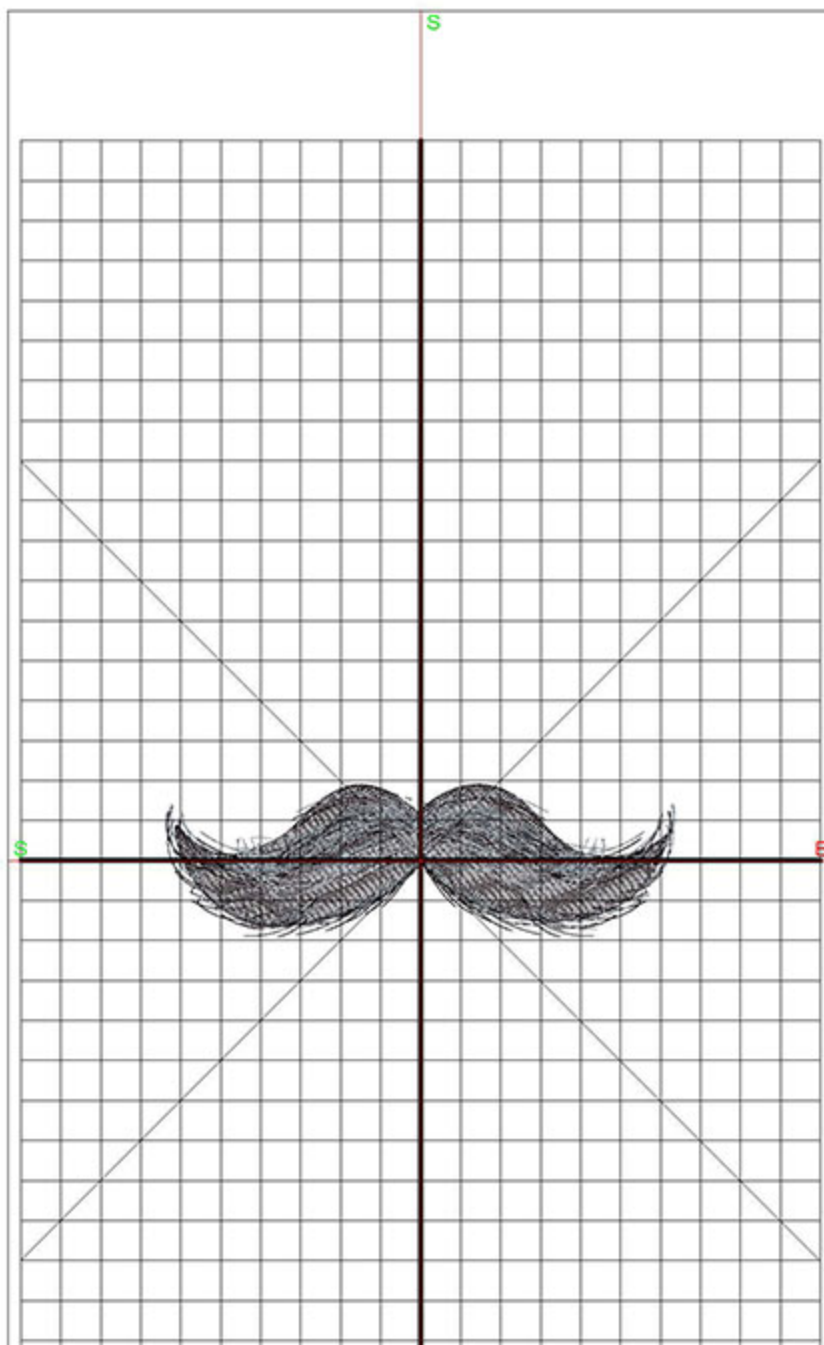

Machine runtime: 0:10:57

Design Worksheet

BERNINA Embroidery Software DesignerPlus

Design: MFGrayMustache4x5

Stitches: 10979

Colors: 3

Height: 38.2 mm

Width: 127.2 mm

Zoom: 0.59

Total bobbin: 20.37m

Color Film:

#	Chart	Code	Name	Thread
1.	■	1931	Bittersweet Chocolate	36.32m
2.	■	1505	Polished Silver	10.12m
3.	■	1502	Zipper	9.91m

Machine runtime: 0:14:21

Design Worksheet