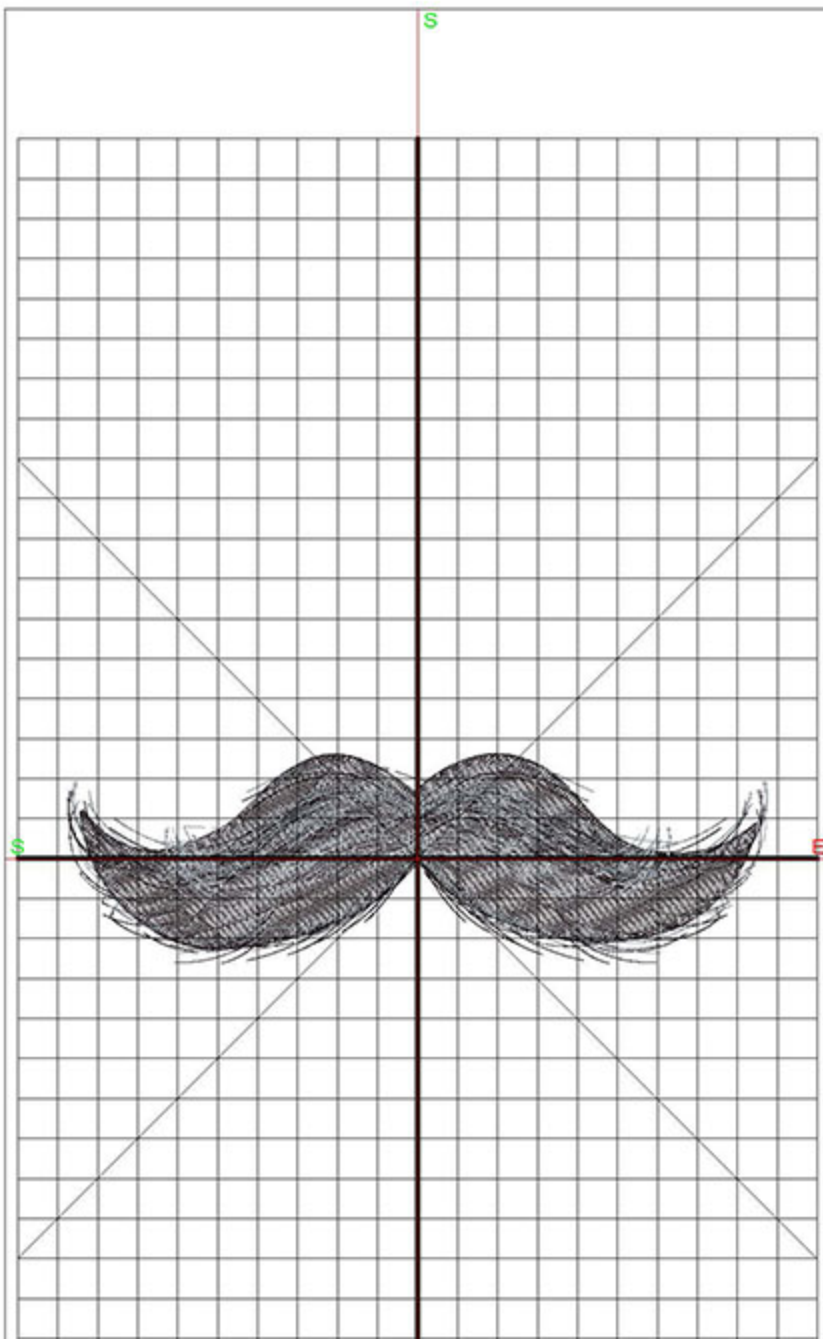

Zoom: 0.59

Total bobbin: 20.37m

Color Film:

#	Chart	Code	Name	Thread
1.	■	1931	Bittersweet Chocolate	36.32m
2.	■	1505	Polished Silver	10.12m
3.	■	1502	Zipper	9.91m

Machine runtime: 0:14:21

Design Worksheet

BERNINA Embroidery Software DesignerPlus

Design: MFGrayMustache5x7

Stitches: 16485

Colors: 3

Height: 52.5 mm

Width: 174.9 mm

Zoom: 0.59

Total bobbin: 33.37m