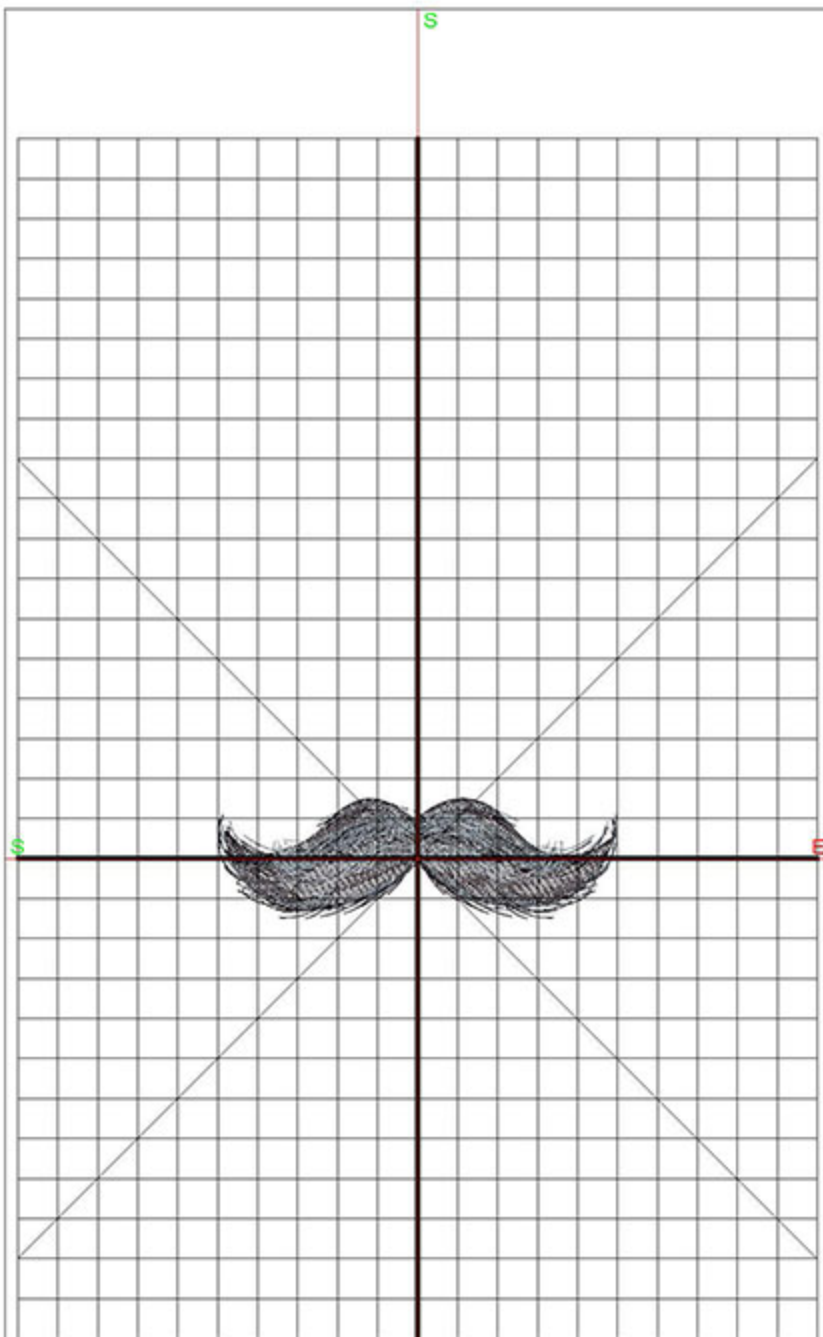

Design Worksheet

BERNINA Embroidery Software DesignerPlus

Design: MFGrayMustache4x4

Stitches: 8249

Colors: 3

Height: 30.1 mm

Width: 99.9 mm

Zoom: 0.59

Total bobbin: 14.27m

Color Film:

#	Chart	Code	Name	Thread
1.	■	Madeira Polyneon 1931	Bittersweet Chocolate	24.52m
2.	■	Madeira Polyneon 1505	Polished Silver	8.16m
3.	■	Madeira Polyneon 1502	Zipper	7.90m