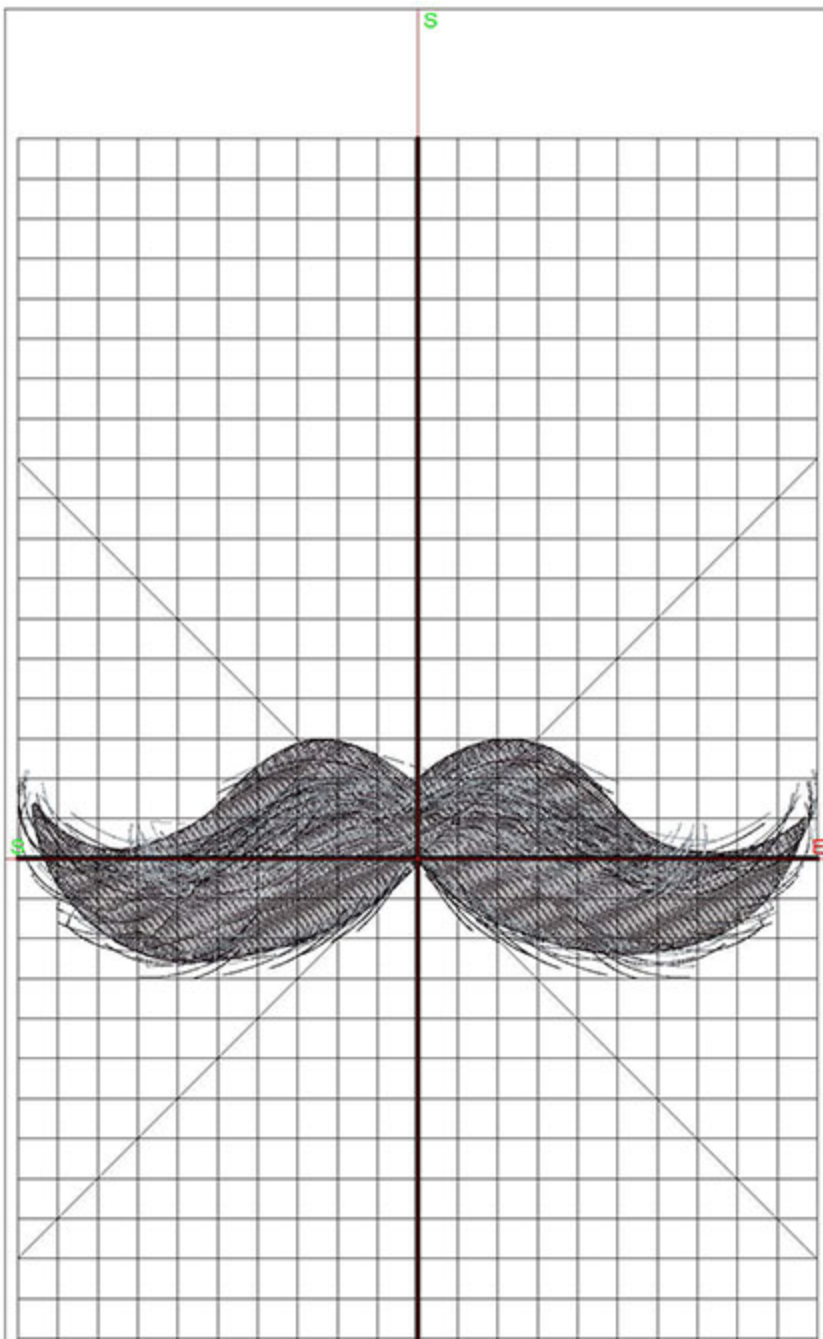

Design Worksheet

BERNINA Embroidery Software DesignerPlus

Design: MFGrayMustache6x8

Stitches: 19654

Colors: 3

Height: 60.0 mm

Width: 199.9 mm

Zoom: 0.59