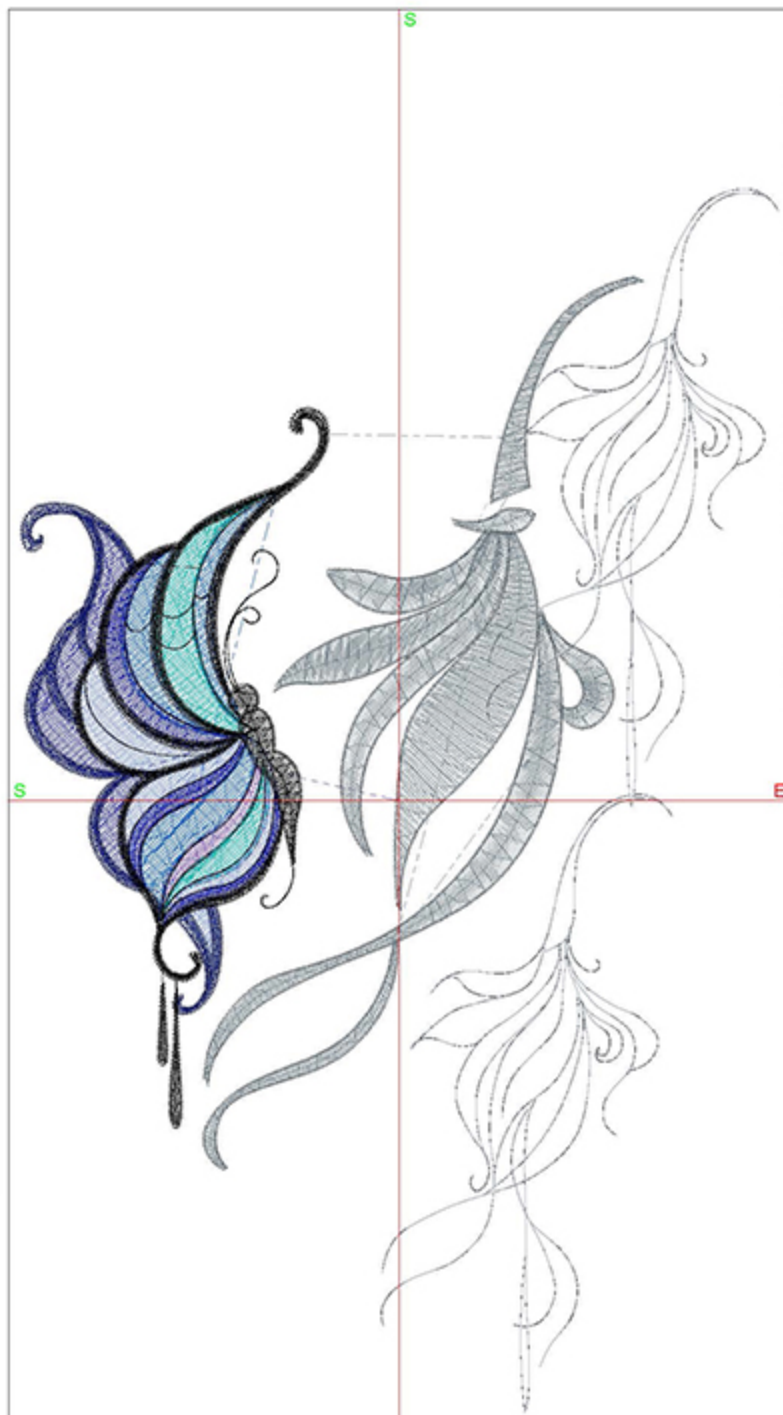

Design Worksheet

Zoom: 1.01

BERNINA Embroidery
Software DesignerPlus

Name: BIN_MidnightButterfly6x8.AR
T

Height: 200.0 mm
Width: 127.8 mm
Stitches: 16390
Colors: 9
Color changes: 8
Trims: 14
Machine format: Bernina
Hoop: Designer Royal (360 x 200)
Total bobbin: 30.25m

Machine runtime:

Module	Runtime (hr:min:sec)
Default	0:40:57

Design Worksheet

Zoom: 0.80

BERNINA Embroidery
Software DesignerPlus

Name: BIN_MidnightButterfly8x10.A
RT

Height: 250.0 mm
Width: 159.7 mm
Stitches: 21518
Colors: 9
Color changes: 8
Trims: 13
Machine format: Bernina
Hoop: Designer Royal (360 x 200)
Total bobbin: 44.31m

Machine runtime:

Module	Runtime (hr:min:sec)
Default	0:52:07

Design Worksheet

Zoom: 1.15

BERNINA Embroidery
Software DesignerPlus

Name: BIN_MidnightButterfly5x7.AR
T

Height: 175.0 mm
Width: 111.8 mm
Stitches: 14098
Colors: 9
Color changes: 8
Trims: 14
Machine format: Bernina
Hoop: Designer Royal (360 x 200)
Total bobbin: 24.16m