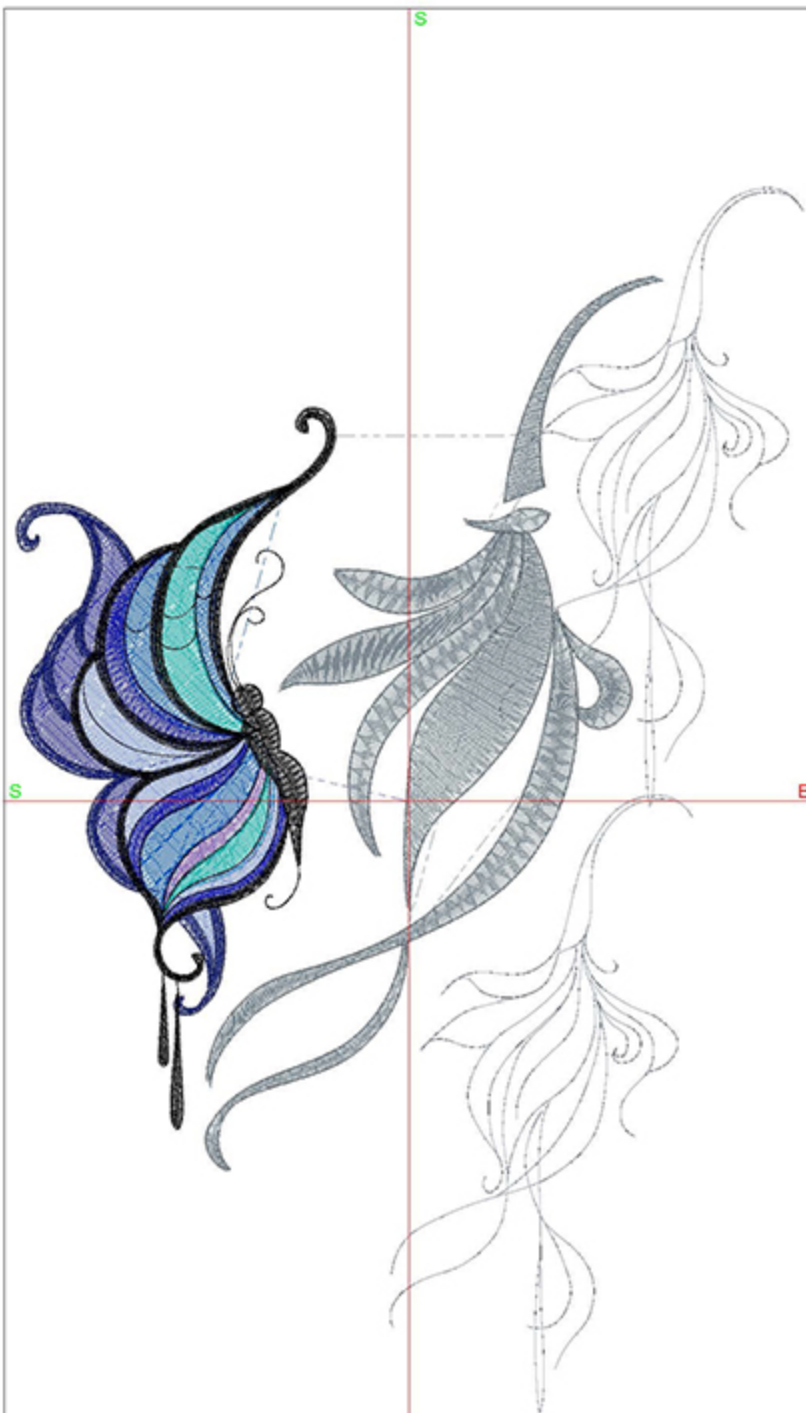

Design Worksheet

Zoom: 1.01

BERNINA Embroidery
Software DesignerPlus

Name: BIN_MidnightButterfly6x8.AR
T

Height: 200.0 mm
Width: 127.8 mm
Stitches: 16390
Colors: 9
Color changes: 8
Trims: 14
Machine format: Bernina
Hoop: Designer Royal (360 x 200)
Total bobbin: 30.25m

Machine runtime:

Module	Runtime (hr:min:sec)
Default	0:40:57

Design Worksheet

Zoom: 0.80

BERNINA Embroidery
Software DesignerPlus

Name: BIN_MidnightButterfly8x10.A
RT

Height: 250.0 mm
Width: 159.7 mm
Stitches: 21518
Colors: 9
Color changes: 8
Trims: 13
Machine format: Bernina
Hoop: Designer Royal (360 x 200)
Total bobbin: 44.31m

Machine runtime:

Module	Runtime (hr:min:sec)
Default	0:52:07

Design Worksheet

Zoom: 1.15

BERNINA Embroidery
Software DesignerPlus

Name: BIN_MidnightButterfly5x7.AR
T

Height: 175.0 mm
Width: 111.8 mm
Stitches: 14098
Colors: 9
Color changes: 8
Trims: 14
Machine format: Bernina
Hoop: Designer Royal (360 x 200)
Total bobbin: 24.16m