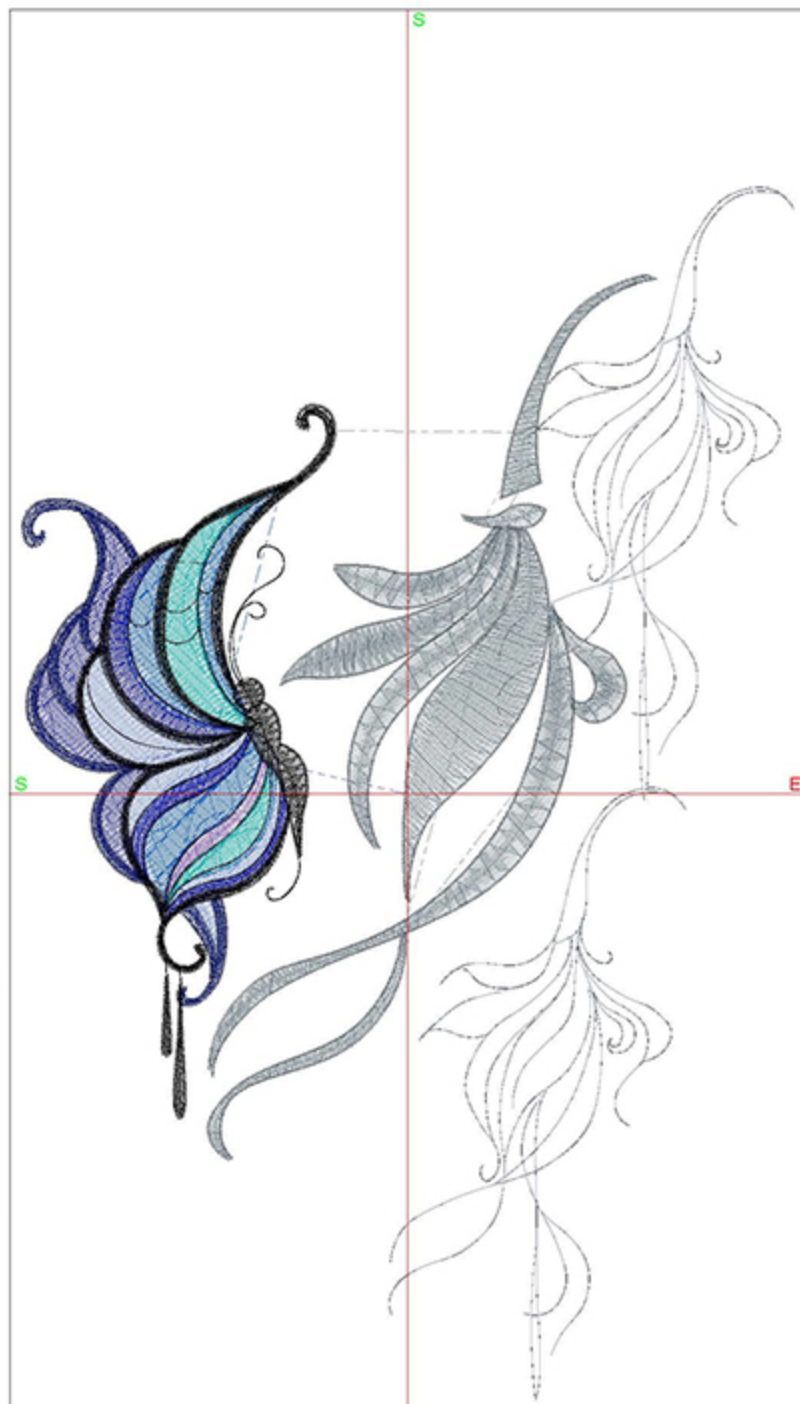

Design Worksheet

Zoom: 1.01

BERNINA Embroidery
Software DesignerPlus

Name: BIN_MidnightButterfly6x8.AR
T

Height: 200.0 mm
Width: 127.8 mm
Stitches: 16390
Colors: 9
Color changes: 8
Trims: 14
Machine format: Bernina
Hoop: Designer Royal (360 x 200)
Total bobbin: 30.25m

Color Sequence:

#	Color	Code	Name	Chart
1.	7	1832	Majestic Purple	Madeira Polyneon
2.	9	1842	True Blue	Madeira Polyneon
3.	5	1799	Green Turquoise	Madeira Polyneon
4.	6	1830	China Blue	Madeira Polyneon
5.	4	1566	Brilliant Blue	Madeira Polyneon
6.	8	1766	Sailor Blue	Madeira Polyneon
7.	3	1800	Emerald Black	Madeira Polyneon
8.	1	1502	Zipper	Madeira Polyneon
9.	2	1505	Polished Silver	Madeira Polyneon

Machine runtime:

Module	Runtime (hr:min:sec)
Default	0:40:57

Design Worksheet

Zoom: 0.80

BERNINA Embroidery
Software DesignerPlus

Name: BIN_MidnightButterfly8x10.A
RT

Height: 250.0 mm
Width: 159.7 mm
Stitches: 21518
Colors: 9
Color changes: 8
Trims: 13
Machine format: Bernina
Hoop: Designer Royal (360 x 200)
Total bobbin: 44.31m

Machine runtime:

Module	Runtime (hr:min:sec)
Default	0:52:07

Design Worksheet

Zoom: 1.15

BERNINA Embroidery
Software DesignerPlus

Name: BIN_MidnightButterfly5x7.AR
T

Height: 175.0 mm
Width: 111.8 mm
Stitches: 14098
Colors: 9
Color changes: 8
Trims: 14
Machine format: Bernina
Hoop: Designer Royal (360 x 200)
Total bobbin: 24.16m