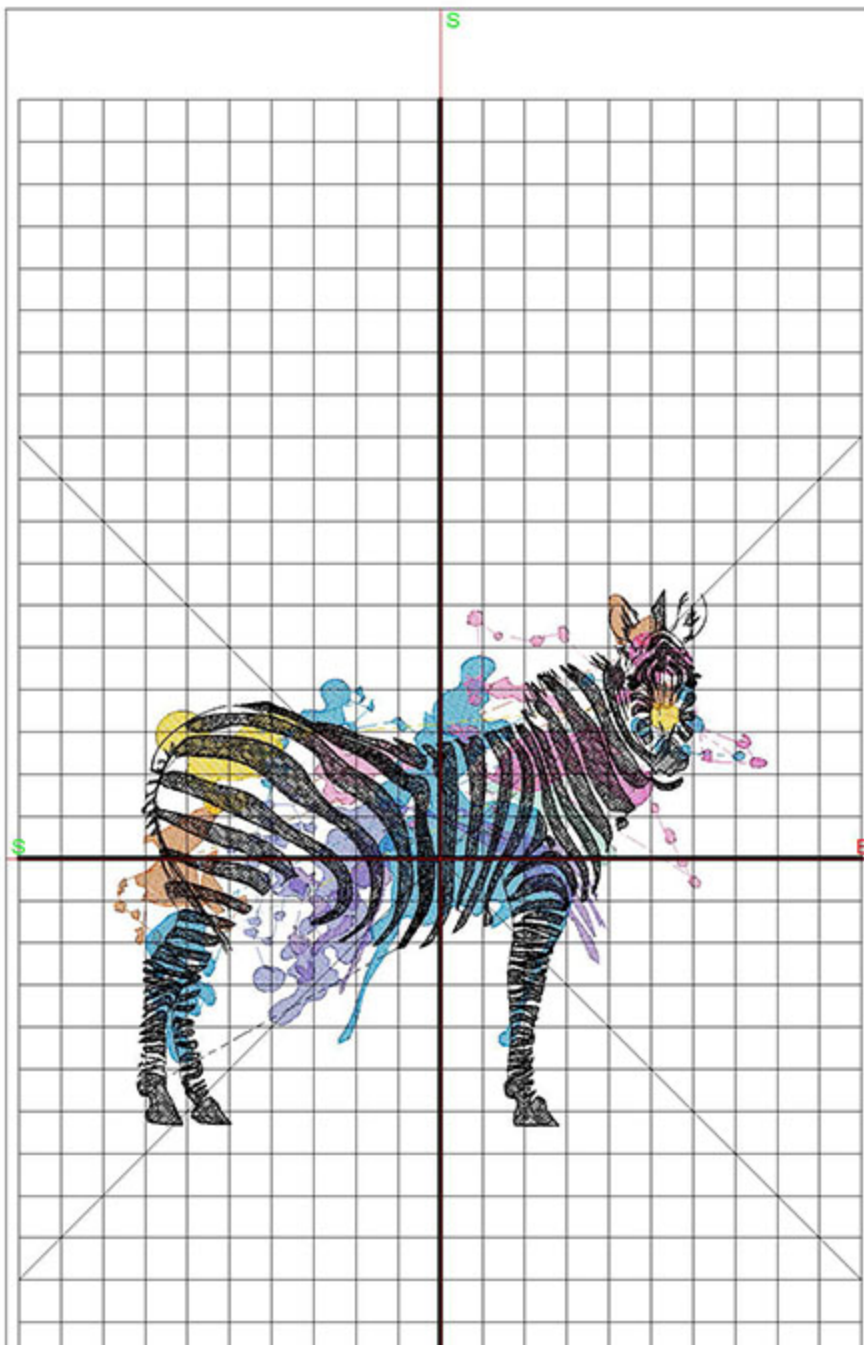

Design Worksheet

BERNINA Embroidery Software DesignerPlus

Design: ZITechnicolorZebra5x7

Stitches: 27518

Colors: 9

Height: 127.1 mm

Width: 154.6 mm

Zoom: 0.62

Total bobbin: 37.53m

Color Film:

| # | Chart | Code | Name | Thread |
|----|-------------|------|-----------------|--------|
| 1. | Blue | 1943 | Dark Periwinkle | 7.04m |
| 2. | Orange | 1621 | Rust | 4.04m |
| 3. | Light Green | 1845 | Mint | 1.59m |
| 4. | Pink | 1709 | Shocking Pink | 3.65m |
| 5. | Blue | 1977 | Peacock Blue | 15.93m |
| 6. | Pink | 1921 | Bubble Gum Pink | 4.69m |
| 7. | Purple | 1832 | Majestic Purple | 5.17m |
| 8. | Yellow | 1683 | Lemon Drop | 3.04m |
| 9. | Black | 1800 | Emerald Black | 73.20m |

Zoom: 0.62

Total bobbin: 49.75m

Color Film:

| # | Chart | Code | Name | Thread |
|----|------------|------|-----------------|--------|
| 1. | Blue | 1943 | Dark Periwinkle | 9.19m |
| 2. | Orange | 1621 | Rust | 5.22m |
| 3. | Green | 1845 | Mint | 2.07m |
| 4. | Pink | 1709 | Shocking Pink | 4.76m |
| 5. | Light Blue | 1977 | Peacock Blue | 20.78m |
| 6. | Pink | 1921 | Bubble Gum Pink | 5.95m |
| 7. | Purple | 1832 | Majestic Purple | 6.55m |
| 8. | Yellow | 1683 | Lemon Drop | 4.02m |
| 9. | Black | 1800 | Emerald Black | 92.62m |

Zoom: 0.52

Total bobbin: 78.66m

Color Film:

| # | Chart | Code | Name | Thread |
|----|-------|------|-----------------|---------|
| 1. | ■ | 1943 | Dark Periwinkle | 13.82m |
| 2. | ■ | 1621 | Rust | 7.91m |
| 3. | ■ | 1845 | Mint | 3.25m |
| 4. | ■ | 1709 | Shocking Pink | 7.48m |
| 5. | ■ | 1977 | Peacock Blue | 32.91m |
| 6. | ■ | 1921 | Bubble Gum Pink | 8.62m |
| 7. | ■ | 1832 | Majestic Purple | 9.59m |
| 8. | ■ | 1683 | Lemon Drop | 6.36m |
| 9. | ■ | 1800 | Emerald Black | 136.99m |