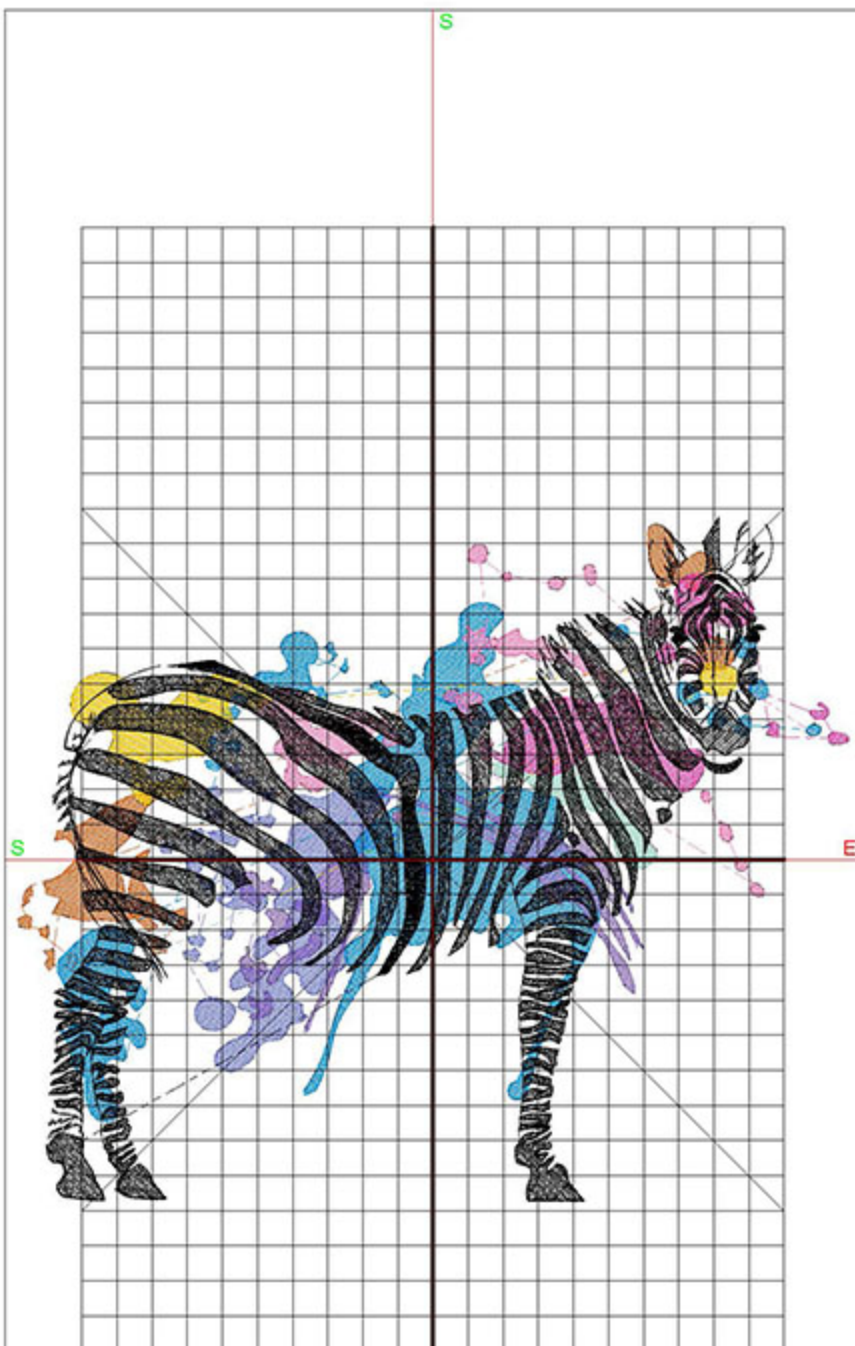

Total bobbin: 37.53m

Color Film:

| # | Chart | Code | Name | Thread |
|----|-------------|------|-----------------|--------|
| 1. | Blue | 1943 | Dark Periwinkle | 7.04m |
| 2. | Orange | 1621 | Rust | 4.04m |
| 3. | Light Green | 1845 | Mint | 1.59m |
| 4. | Pink | 1709 | Shocking Pink | 3.65m |
| 5. | Blue | 1977 | Peacock Blue | 15.93m |
| 6. | Pink | 1921 | Bubble Gum Pink | 4.69m |
| 7. | Purple | 1832 | Majestic Purple | 5.17m |
| 8. | Yellow | 1683 | Lemon Drop | 3.04m |
| 9. | Black | 1800 | Emerald Black | 73.20m |

Zoom: 0.62

Total bobbin: 49.75m

Color Film:

| # | Chart | Code | Name | Thread |
|----|------------|------|-----------------|--------|
| 1. | Blue | 1943 | Dark Periwinkle | 9.19m |
| 2. | Orange | 1621 | Rust | 5.22m |
| 3. | Green | 1845 | Mint | 2.07m |
| 4. | Pink | 1709 | Shocking Pink | 4.76m |
| 5. | Light Blue | 1977 | Peacock Blue | 20.78m |
| 6. | Pink | 1921 | Bubble Gum Pink | 5.95m |
| 7. | Purple | 1832 | Majestic Purple | 6.55m |
| 8. | Yellow | 1683 | Lemon Drop | 4.02m |
| 9. | Black | 1800 | Emerald Black | 92.62m |

Machine runtime: 1:01:16

Design Worksheet

BERNINA Embroidery Software DesignerPlus

Design: ZITTechnicolorZebra8x10

Stitches: 47100

Colors: 9

Height: 194.8 mm

Width: 236.5 mm

Zoom: 0.52

Total bobbin: 78.66m

Color Film:

| # | Chart | Code | Name | Thread |
|----|-------|------|-----------------|---------|
| 1. | ■ | 1943 | Dark Periwinkle | 13.82m |
| 2. | ■ | 1621 | Rust | 7.91m |
| 3. | ■ | 1845 | Mint | 3.25m |
| 4. | ■ | 1709 | Shocking Pink | 7.48m |
| 5. | ■ | 1977 | Peacock Blue | 32.91m |
| 6. | ■ | 1921 | Bubble Gum Pink | 8.62m |
| 7. | ■ | 1832 | Majestic Purple | 9.59m |
| 8. | ■ | 1683 | Lemon Drop | 6.36m |
| 9. | ■ | 1800 | Emerald Black | 136.99m |