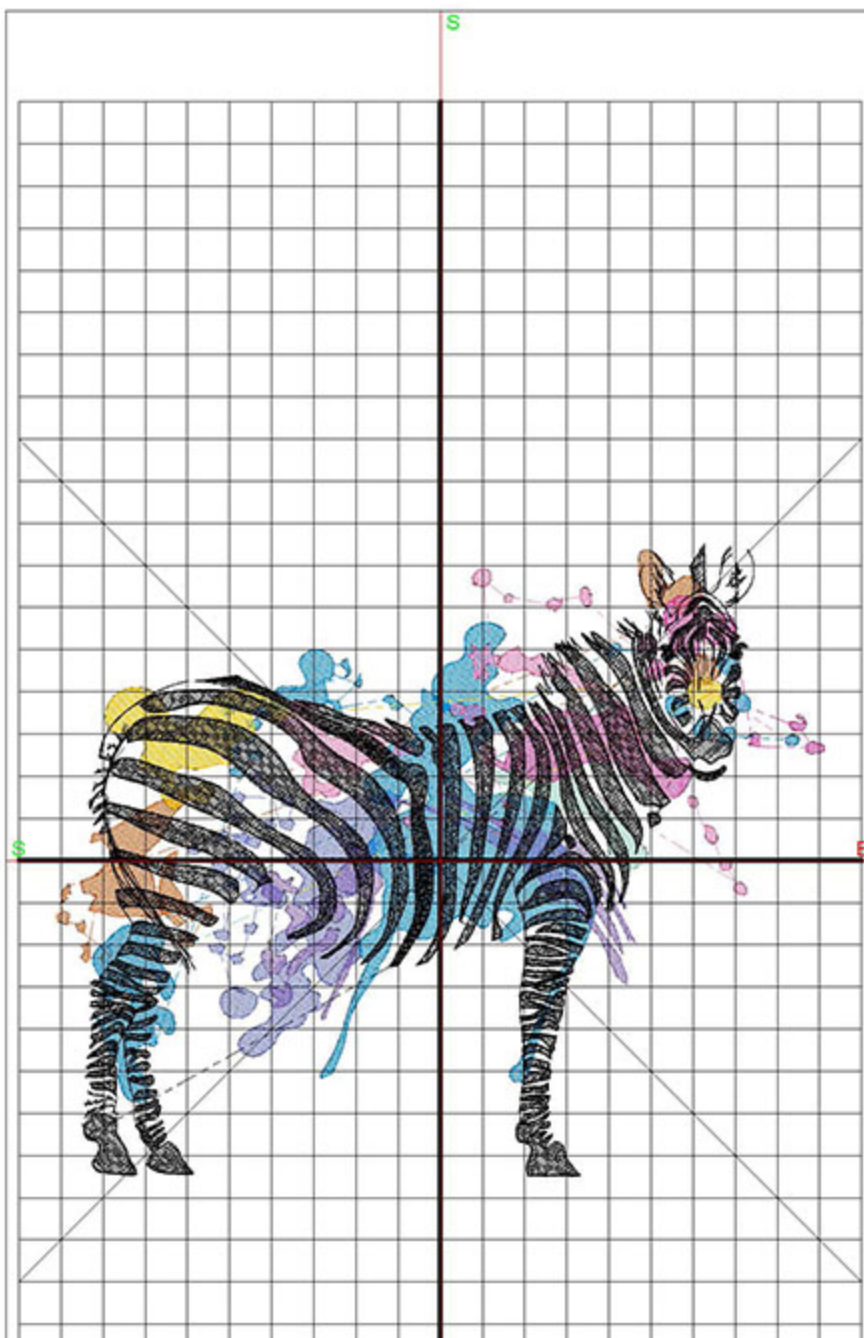

Design Worksheet

BERNINA Embroidery Software DesignerPlus

Design: ZITechnicolorZebra5x7

Stitches: 27518

Colors: 9

Height: 127.1 mm

Width: 154.6 mm

Zoom: 0.62

Total bobbin: 37.53m

Color Film:

| # | Chart | Code | Name | Thread |
|----|-------------|------|-----------------|--------|
| 1. | Blue | 1943 | Dark Periwinkle | 7.04m |
| 2. | Orange | 1621 | Rust | 4.04m |
| 3. | Light Green | 1845 | Mint | 1.59m |
| 4. | Pink | 1709 | Shocking Pink | 3.65m |
| 5. | Blue | 1977 | Peacock Blue | 15.93m |
| 6. | Pink | 1921 | Bubble Gum Pink | 4.69m |
| 7. | Purple | 1832 | Majestic Purple | 5.17m |
| 8. | Yellow | 1683 | Lemon Drop | 3.04m |
| 9. | Black | 1800 | Emerald Black | 73.20m |

Machine runtime: 0:52:47

Design Worksheet

BERNINA Embroidery Software DesignerPlus

Design: ZITechnicolorZebra6x8

Stitches: 33605

Colors: 9

Height: 149.9 mm

Width: 182.2 mm

Zoom: 0.62

Total bobbin: 49.75m

Color Film:

| # | Chart | Code | Name | Thread |
|----|------------|------|-----------------|--------|
| 1. | Blue | 1943 | Dark Periwinkle | 9.19m |
| 2. | Orange | 1621 | Rust | 5.22m |
| 3. | Green | 1845 | Mint | 2.07m |
| 4. | Pink | 1709 | Shocking Pink | 4.76m |
| 5. | Light Blue | 1977 | Peacock Blue | 20.78m |
| 6. | Pink | 1921 | Bubble Gum Pink | 5.95m |
| 7. | Purple | 1832 | Majestic Purple | 6.55m |
| 8. | Yellow | 1683 | Lemon Drop | 4.02m |
| 9. | Black | 1800 | Emerald Black | 92.62m |