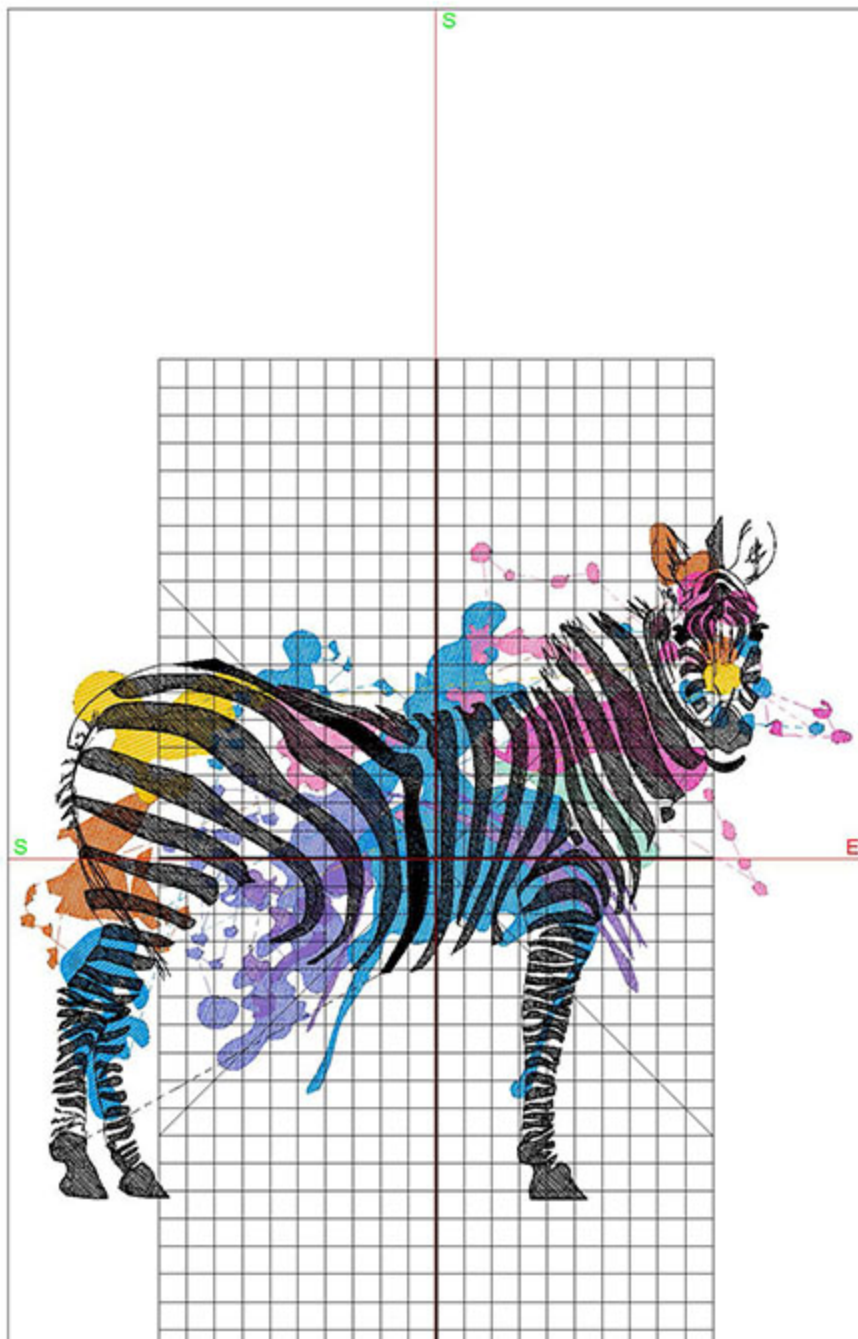

Total bobbin: 123.21m

Color Film:

#	Chart	Code	Name	Thread
1.		Madeira Polyneon 1943	Dark Periwinkle	20.59m
2.		Madeira Polyneon 1621	Rust	11.84m
3.		Madeira Polyneon 1845	Mint	4.99m
4.		Madeira Polyneon 1709	Shocking Pink	11.65m
5.		Madeira Polyneon 1977	Peacock Blue	49.82m
6.		Madeira Polyneon 1921	Bubble Gum Pink	12.46m
7.		Madeira Polyneon 1832	Majestic Purple	14.12m
8.		Madeira Polyneon 1683	Lemon Drop	9.80m
9.		Madeira Polyneon 1800	Emerald Black	206.20m

Machine runtime: 1:46:42