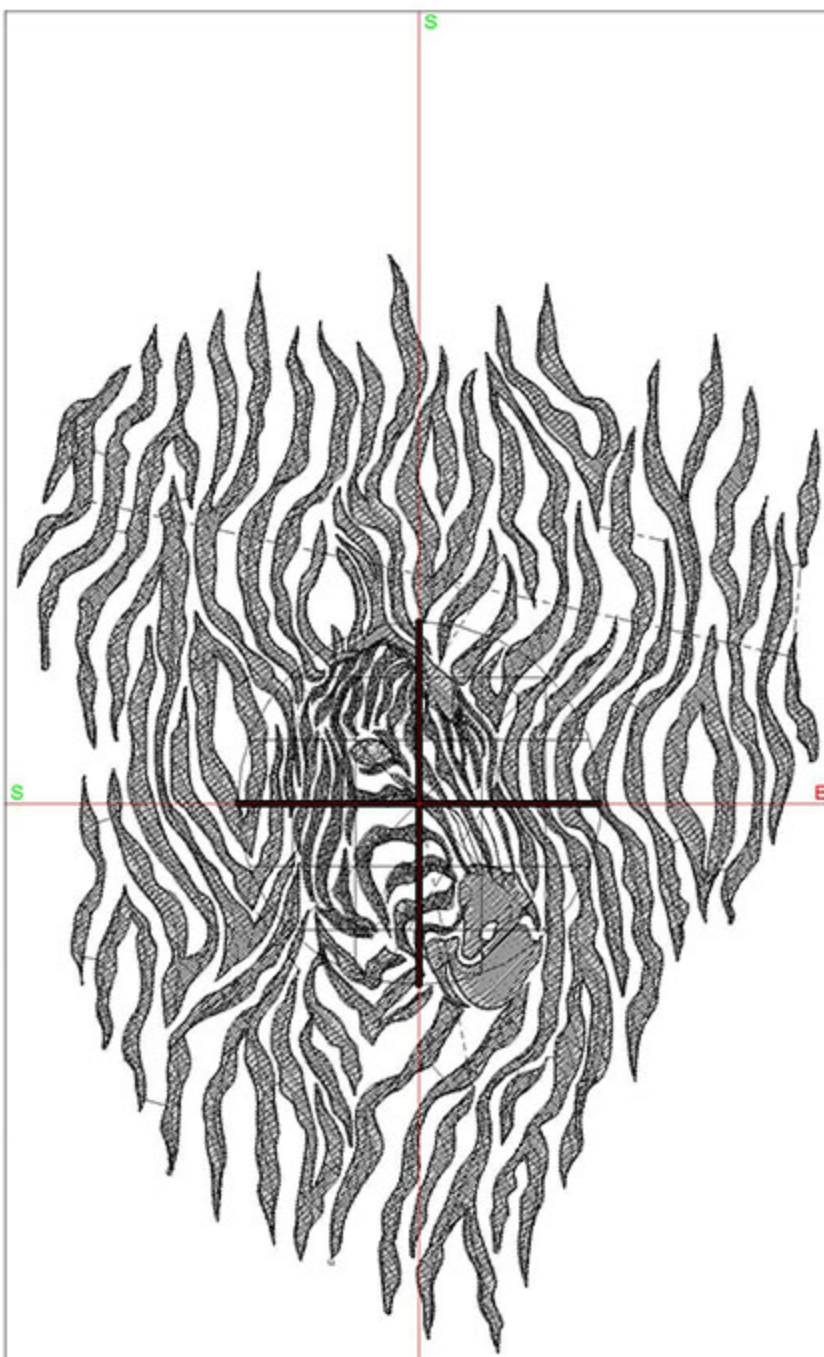

Design Worksheet

BERNINA Embroidery Software DesignerPlus

Design: ZITZebra5x7

Stitches: 31847

Colors: 2

Height: 174.0 mm

Width: 127.1 mm

Zoom: 1.00

Total bobbin: 44.51m

Color Film:

#	Chart	Code	Name	Thread
1.	■	Madeira Polyneon 1800	Emerald Black	138.69m
2.	□	Madeira Polyneon 1801	Super White	0.12m

Machine runtime: 0:39:16

Design Worksheet

BERNINA Embroidery Software DesignerPlus

Design: ZITZebra6x8

Stitches: 37450

Colors: 2

Height: 199.8 mm

Width: 145.9 mm

Zoom: 0.87

Total bobbin: 56.31m

Color Film:

#	Chart	Code Name	Thread
1.	■	Madeira Polyneon 1800 Emerald Black	169.80m
2.	□	Madeira Polyneon 1801 Super White	0.12m

Machine runtime: 0:47:30

Design Worksheet

BERNINA Embroidery Software DesignerPlus
Design: ZITZebra8x10