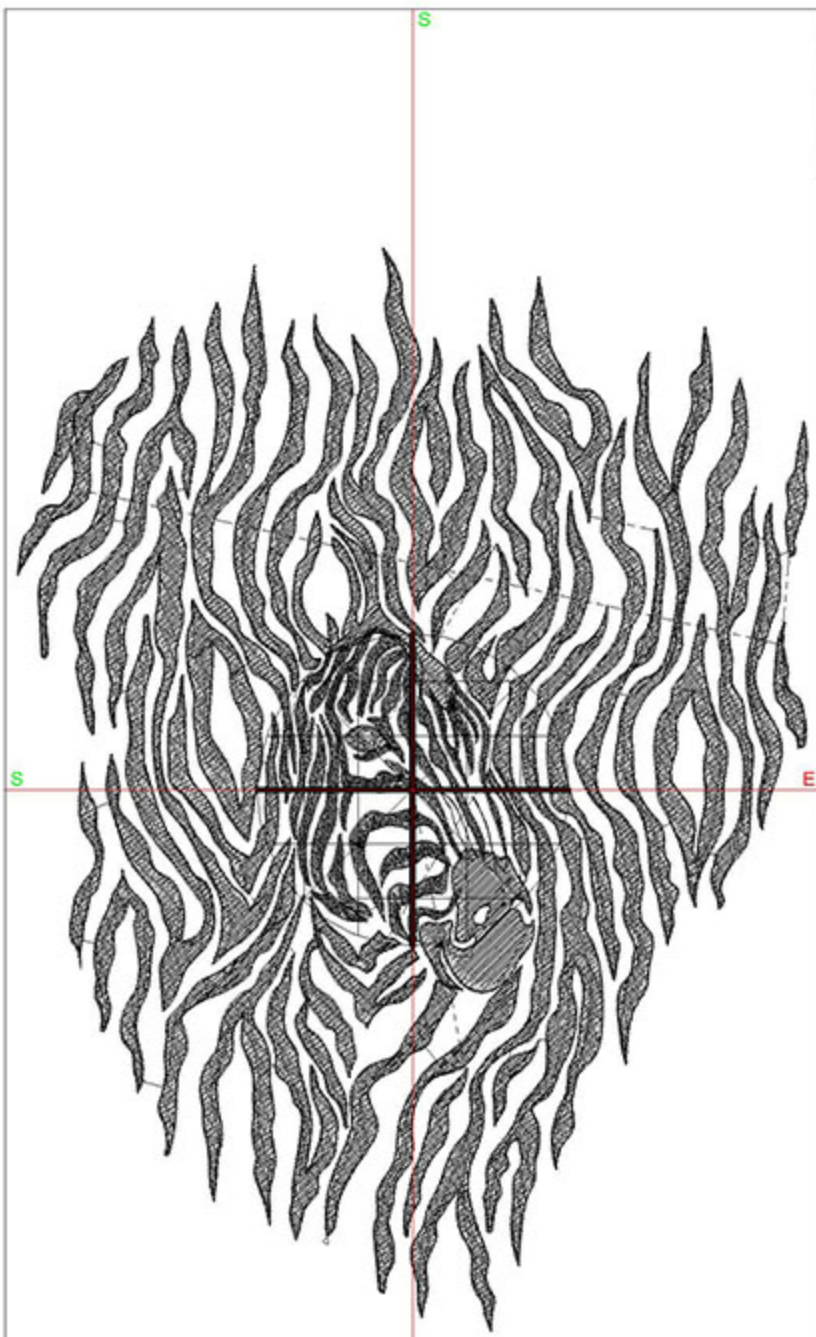

Total bobbin: 44.51m

Color Film:

#	Chart	Code	Name	Thread
1.	■	Madeira Polyneon 1800	Emerald Black	138.69m
2.	□	Madeira Polyneon 1801	Super White	0.12m

Machine runtime: 0:39:16

Design Worksheet

BERNINA Embroidery Software DesignerPlus

Design: ZITZebra6x8

Stitches: 37450

Colors: 2

Height: 199.8 mm

Width: 145.9 mm

Zoom: 0.87

Total bobbin: 56.31m

Color Film:

#	Chart	Code Name	Thread
1.	■	Madeira Polyneon 1800 Emerald Black	169.80m
2.	□	Madeira Polyneon 1801 Super White	0.12m

Machine runtime: 0:47:30

Design Worksheet

BERNINA Embroidery Software DesignerPlus
Design: ZITZebra8x10

Stitches: 49083

Colors: 2

Height: 249.8 mm

Width: 182.3 mm

Zoom: 0.69

Total bobbin: 82.97m

Color Film:

#	Chart	Code	Name	Thread
1.	■	Madeira Polyneon 1800	Emerald Black	238.01m
2.	□	Madeira Polyneon 1801	Super White	0.16m