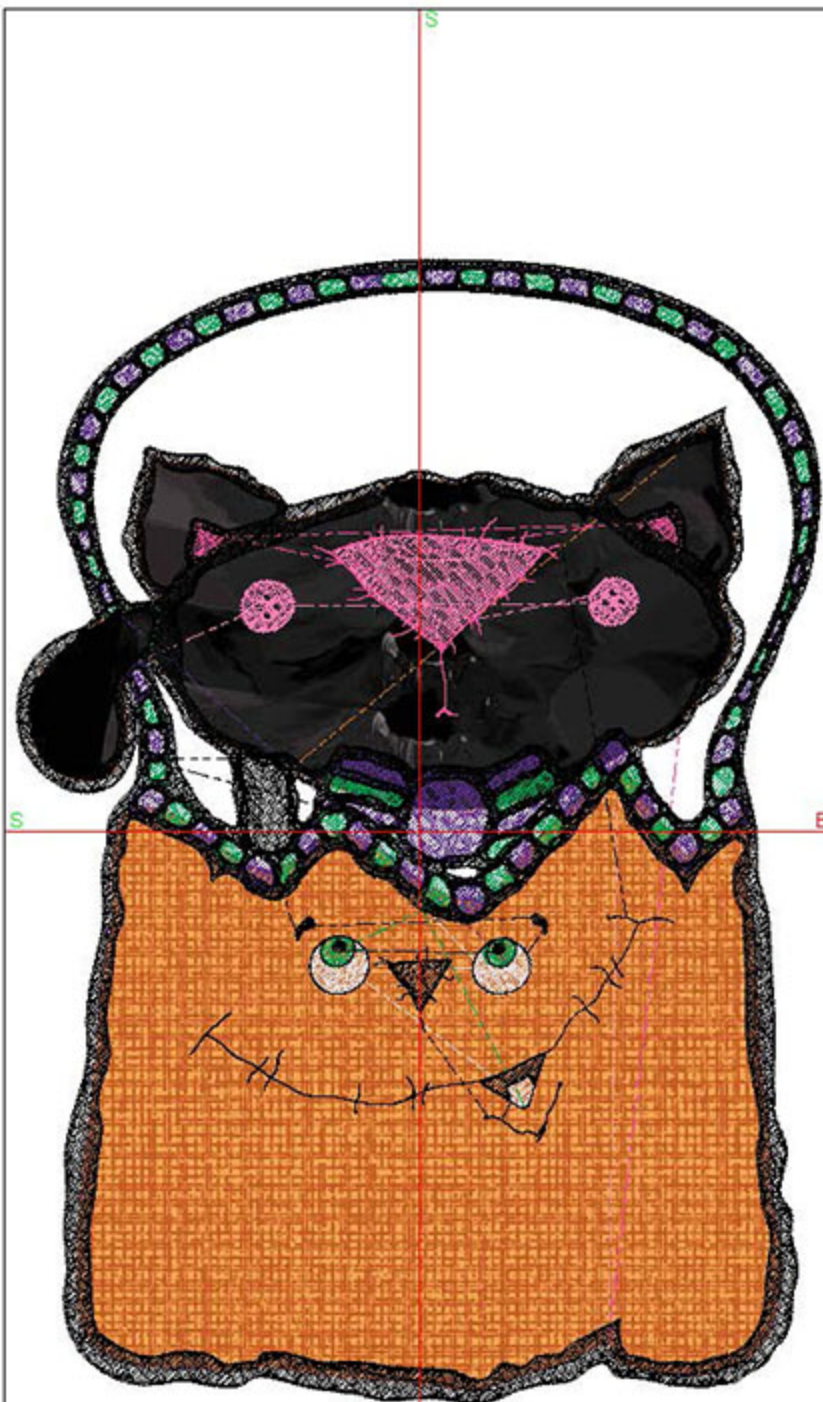

Design Worksheet

Zoom: 1.04

BERNINA Embroidery
Software DesignerPlus

Name: BIN_HalloweenSurprise5x7 .AR
T

Height: 174.8 mm
Width: 121.4 mm
Stitches: 28318
Colors: 10
Color changes: 11
Trims: 28
Machine format: Bernina
Hoop: BERNINA E16 9cm - 3.51in Round
Total bobbin: 36.91m

Color Sequence:

#	Color	Code	Name	Chart
1.	57	1	Placement Line	Applique
2.	59	3	Tackdown	Applique
3.	10	10	Pink	BERNINA
4.	57	1	Placement Line	Applique
5.	59	3	Tackdown	Applique
6.	9	9	Orange	BERNINA
7.	4	1801	Super White	Madeira Polyneon
8.	5	1651	Celtic Green	Madeira Polyneon
9.	6	1922	Regal Purple	Madeira Polyneon
10.	2	1921	Bubble Gum Pink	Madeira Polyneon
11.	3	1721	Flamingo Pink	Madeira Polyneon
12.	1	1800	Emerald Black	Madeira Polyneon

Machine runtime:

Module	Runtime (hr:min:sec)
Default	1:11:13

Design Worksheet

Zoom: 0.91

BERNINA Embroidery
Software DesignerPlus

Name: BIN_HalloweenSurprise6x8.ART

Height: 199.8 mm
 Width: 138.7 mm
 Stitches: 33138
 Colors: 10
 Color changes: 11
 Trims: 29
 Machine format: Bernina
 Hoop: BERNINA E16 9cm - 3.51in Round
 Total bobbin: 45.92m