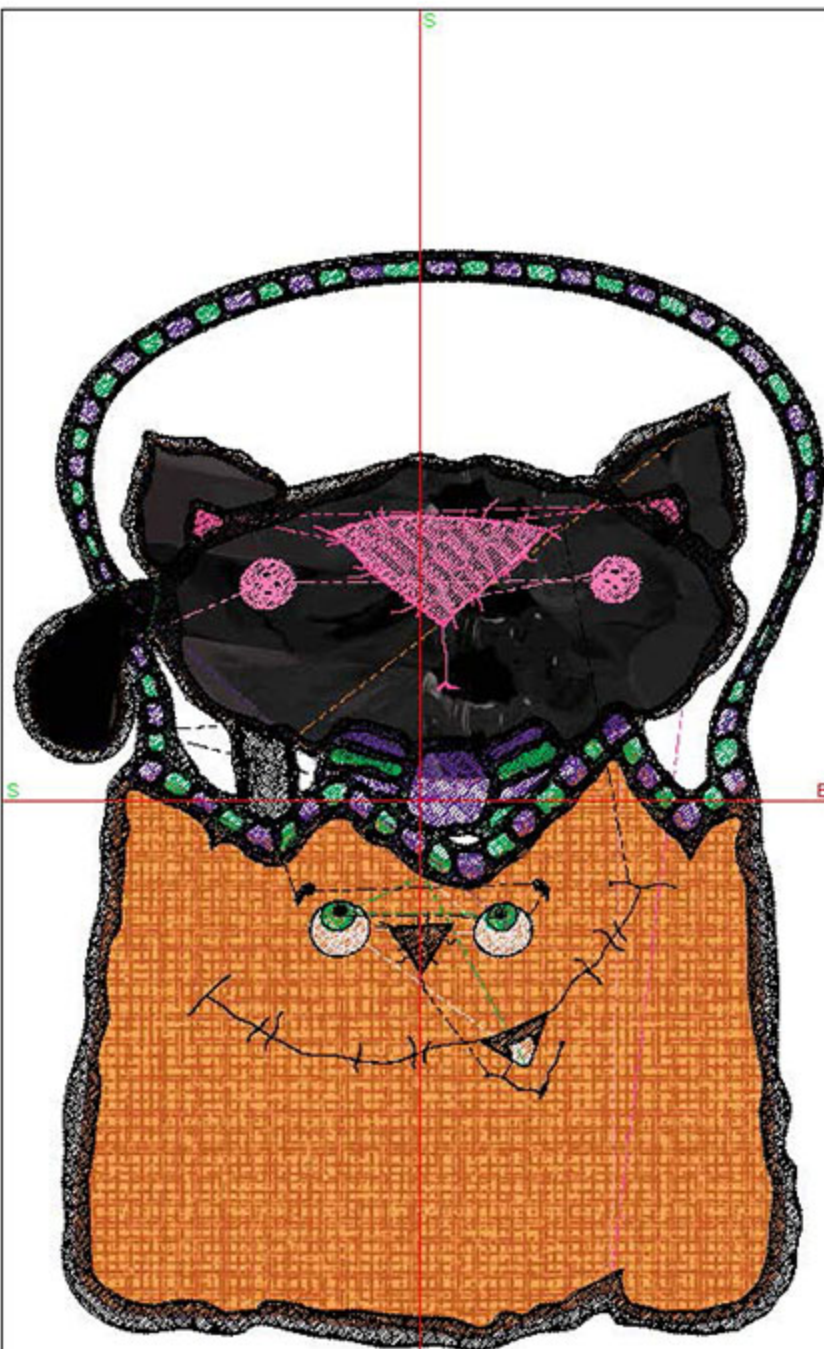

Design Worksheet

Zoom: 1.04

BERNINA Embroidery
Software DesignerPlus

Name: BIN_HalloweenSurprise5x7 .AR
T

Height: 174.8 mm
Width: 121.4 mm
Stitches: 28318
Colors: 10
Color changes: 11
Trims: 28
Machine format: Bernina
Hoop: BERNINA E16 9cm - 3.51in Round
Total bobbin: 36.91m

Color Sequence:

#	Color	Code	Name	Chart
1.	57	1	Placement Line	Applique
2.	59	3	Tackdown	Applique
3.	10	10	Pink	BERNINA
4.	57	1	Placement Line	Applique
5.	59	3	Tackdown	Applique
6.	9	9	Orange	BERNINA
7.	4	1801	Super White	Madeira Polyneon
8.	5	1651	Celtic Green	Madeira Polyneon
9.	6	1922	Regal Purple	Madeira Polyneon
10.	2	1921	Bubble Gum Pink	Madeira Polyneon
11.	3	1721	Flamingo Pink	Madeira Polyneon
12.	1	1800	Emerald Black	Madeira Polyneon

Machine runtime:

Module	Runtime (hr:min:sec)
Default	1:11:13

Design Worksheet

Zoom: 0.91

BERNINA Embroidery
Software DesignerPlus

Name: BIN_HalloweenSurprise6x8.ART

Height: 199.8 mm
 Width: 138.7 mm
 Stitches: 33138
 Colors: 10
 Color changes: 11
 Trims: 29
 Machine format: Bernina
 Hoop: BERNINA E16 9cm - 3.51in Round
 Total bobbin: 45.92m

Stitches: 42922

Colors: 10

Color changes: 11

Trims: 29

Machine format: Bernina

Hoop: BERNINA E15 9cm - 3.51in Round

Total bobbin: 65.31m

Color Sequence: