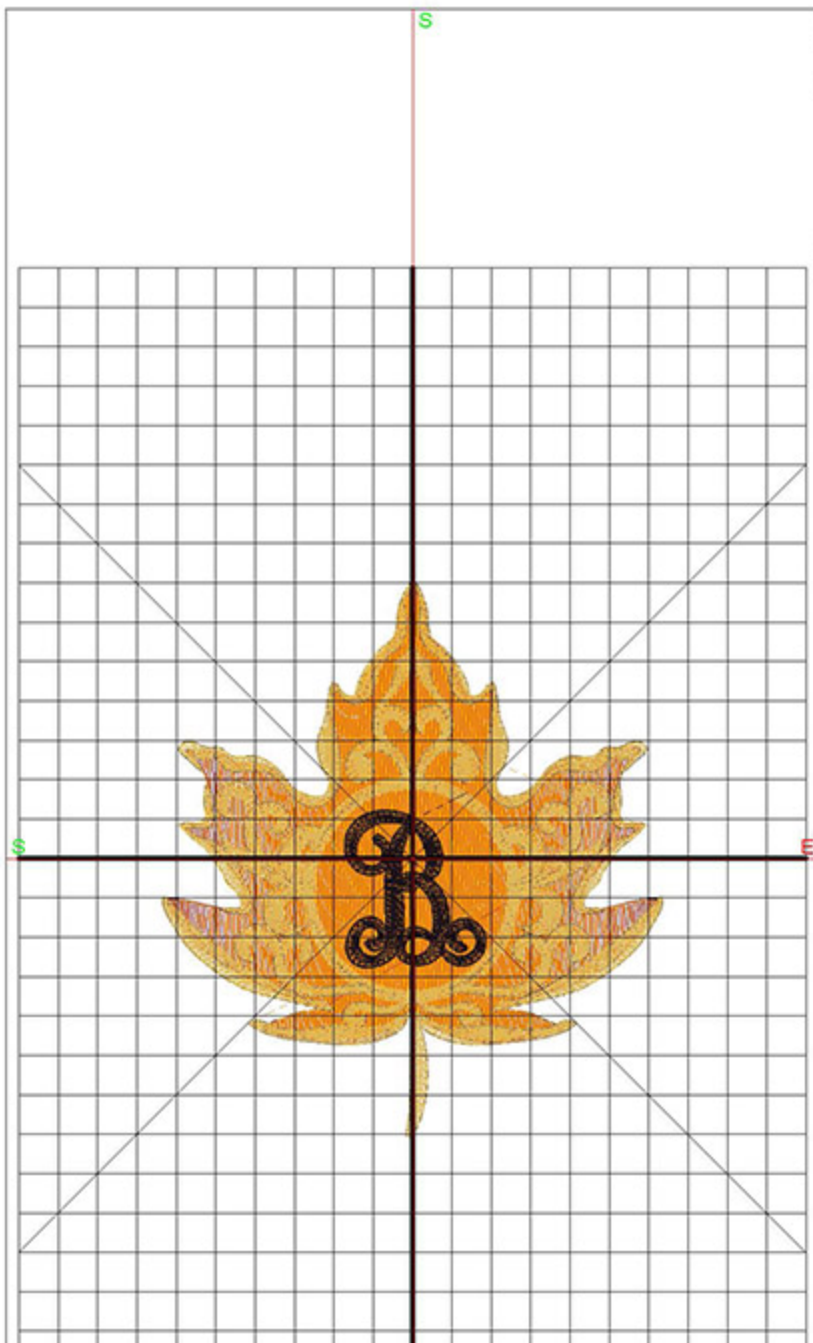

Design Worksheet

BERNINA Embroidery Software DesignerPlus
 Design: LFLMapleLeaf_B_4x4

Stitches: 15047
 Colors: 4
 Height: 99.9 mm
 Width: 89.3 mm
 Zoom: 0.58

Total bobbin: 31.08m

Color Film:

#	Chart	Code	Name	Thread
1.	■ Madeira Polyneon	1955	Citrus Burst	29.79m
2.	■ Madeira Polyneon	1821	Terra Cotta	10.42m
3.	■ Yenmet	7012	S-4 Renaissance Gold Metallic	36.48m
4.	■ Madeira Polyneon	1931	Bittersweet Chocolate	5.85m

Machine runtime: 0:21:14

Design Worksheet

BERNINA Embroidery Software DesignerPlus

Design: LFLMapleLeaf_B_5x7

Stitches: 24438

Colors: 4

Height: 142.3 mm

Width: 127.2 mm

Zoom: 0.58

Total bobbin: 60.89m

Color Film:

#	Chart	Code	Name	Thread
1.	■ Madeira Polyneon	1955	Citrus Burst	58.62m
2.	■ Madeira Polyneon	1821	Terra Cotta	19.85m
3.	■ Yenmet	7012	S-4 Renaissance Gold Metallic	63.03m
4.	■ Madeira Polyneon	1931	Bittersweet Chocolate	10.13m