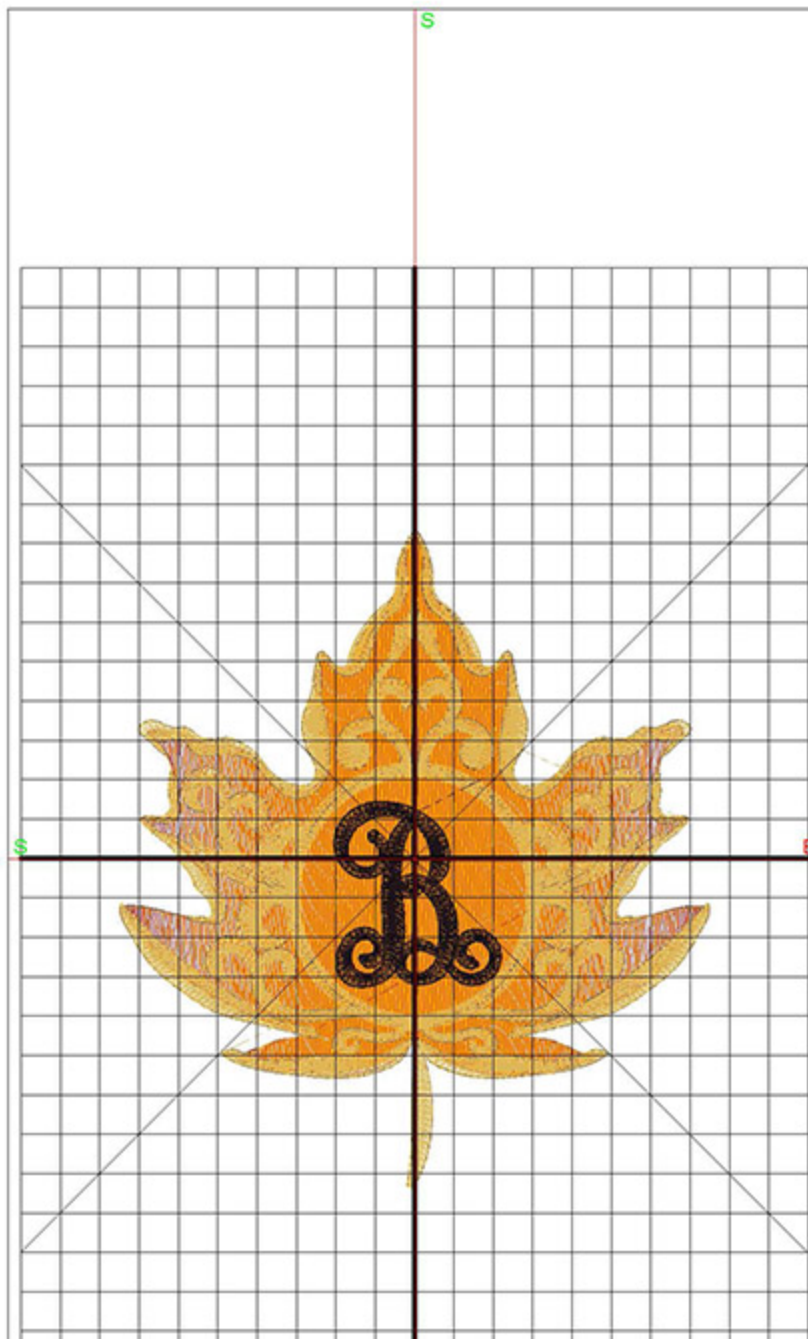

Total bobbin: 84.12m

Color Film:

#	Chart	Code	Name	Thread
1.	Madeira Polyneon	1955	Citrus Burst	81.58m
2.	Madeira Polyneon	1821	Terra Cotta	26.47m
3.	Yenmet	7012	S-4 Renaissance Gold Metallic	82.86m
4.	Madeira Polyneon	1931	Bittersweet Chocolate	13.37m

Machine runtime: 0:46:15