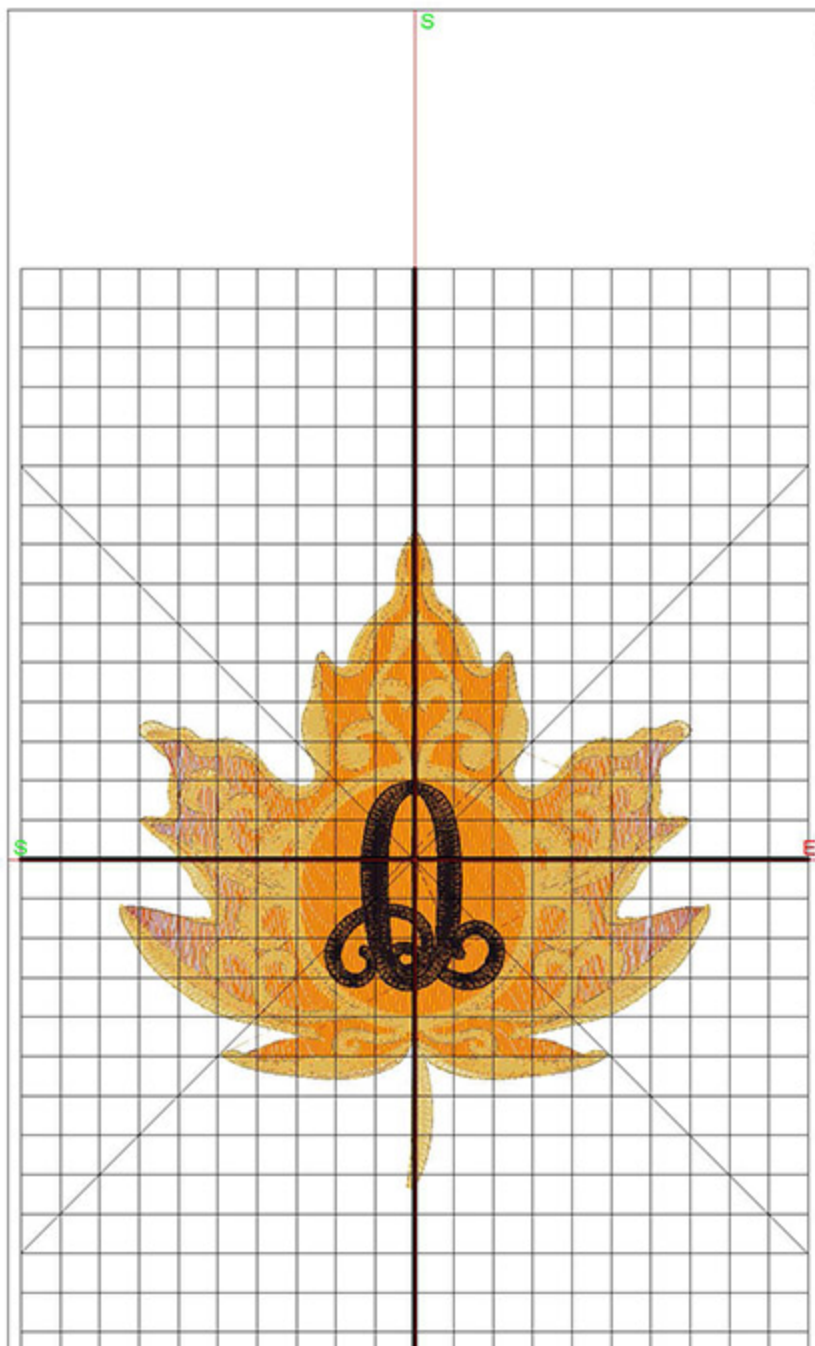

## Design Worksheet

BERNINA Embroidery Software DesignerPlus  
 Design: LFLMapleLeaf\_Q\_4x4

Stitches: 15006  
 Colors: 4  
 Height: 99.9 mm  
 Width: 89.3 mm  
 Zoom: 0.58

Total bobbin: 31.34m

Color Film:

## Design Worksheet

BERNINA Embroidery Software DesignerPlus

Design: LFLMapleLeaf\_Q\_6x8

Stitches: 31116

Colors: 4

Height: 167.8 mm

Width: 150.0 mm

Zoom: 0.58