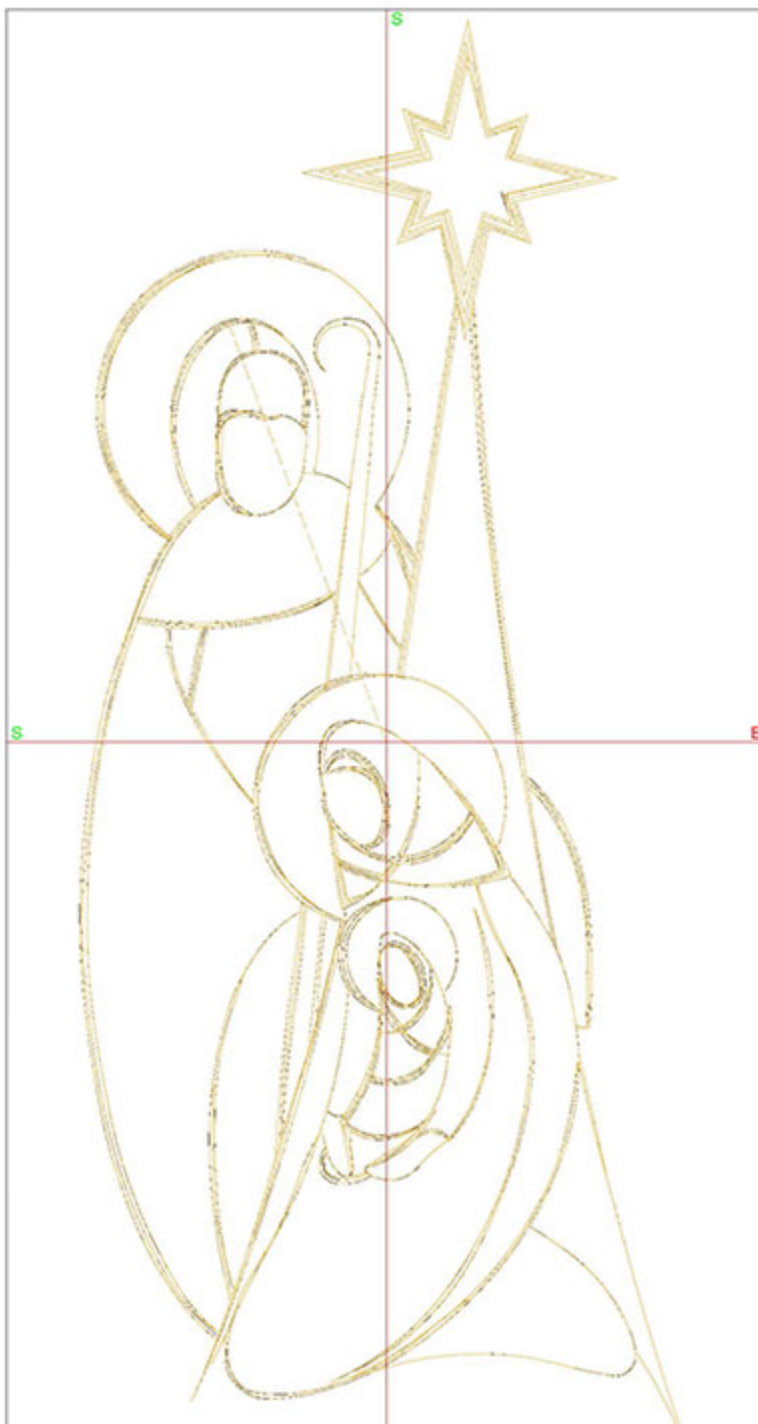

Design Worksheet

Zoom: 1.46

BERNINA Embroidery  
Software DesignerPlus

Name: BIN\_AbstractNativity5x7.AR  
T

Height: 175.0 mm  
Width: 74.8 mm  
Stitches: 4905  
Colors: 1  
Color changes: 0  
Trims: 1  
Machine format: Bernina  
Hoop: BERNINA E16 9cm - 3.51in Round  
Total bobbin: 6.79m

Name: BIN\_AbstractNativity6x8.AR  
T

Height: 200.0 mm  
Width: 85.5 mm  
Stitches: 5524  
Colors: 1  
Color changes: 0  
Trims: 1  
Machine format: Bernina  
Hoop: BERNINA E16 9cm - 3.51in Round  
Total bobbin: 7.75m

Name: BIN\_AbstractNativity8x10.A  
RT

Height: 250.0 mm

Width: 106.8 mm

Stitches: 6681

Colors: 1

Color changes: 0

Trims: 1

Machine format: Bernina