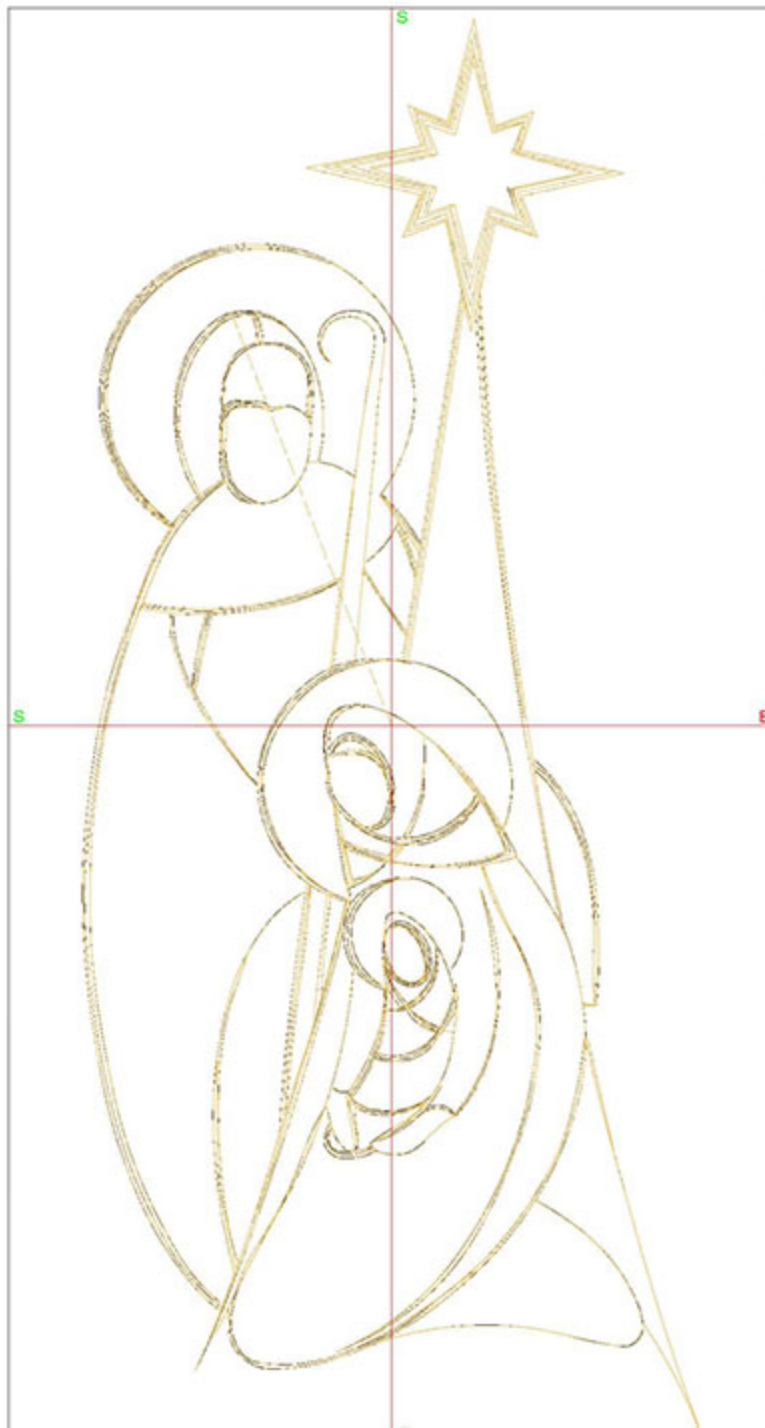

Design Worksheet

Zoom: 1.46

BERNINA Embroidery  
Software DesignerPlus

Name: BIN\_AbstractNativity5x7.AR  
T

Height: 175.0 mm  
Width: 74.8 mm  
Stitches: 4905  
Colors: 1  
Color changes: 0  
Trims: 1  
Machine format: Bernina  
Hoop: BERNINA E16 9cm - 3.51in Round  
Total bobbin: 6.79m

Name: BIN\_AbstractNativity6x8.AR  
T

Height: 200.0 mm  
Width: 85.5 mm  
Stitches: 5524  
Colors: 1  
Color changes: 0  
Trims: 1  
Machine format: Bernina  
Hoop: BERNINA E16 9cm - 3.51in Round  
Total bobbin: 7.75m

Name: BIN\_AbstractNativity8x10.A  
RT

Height: 250.0 mm

Width: 106.8 mm

Stitches: 6681

Colors: 1

Color changes: 0

Trims: 1

Machine format: Bernina