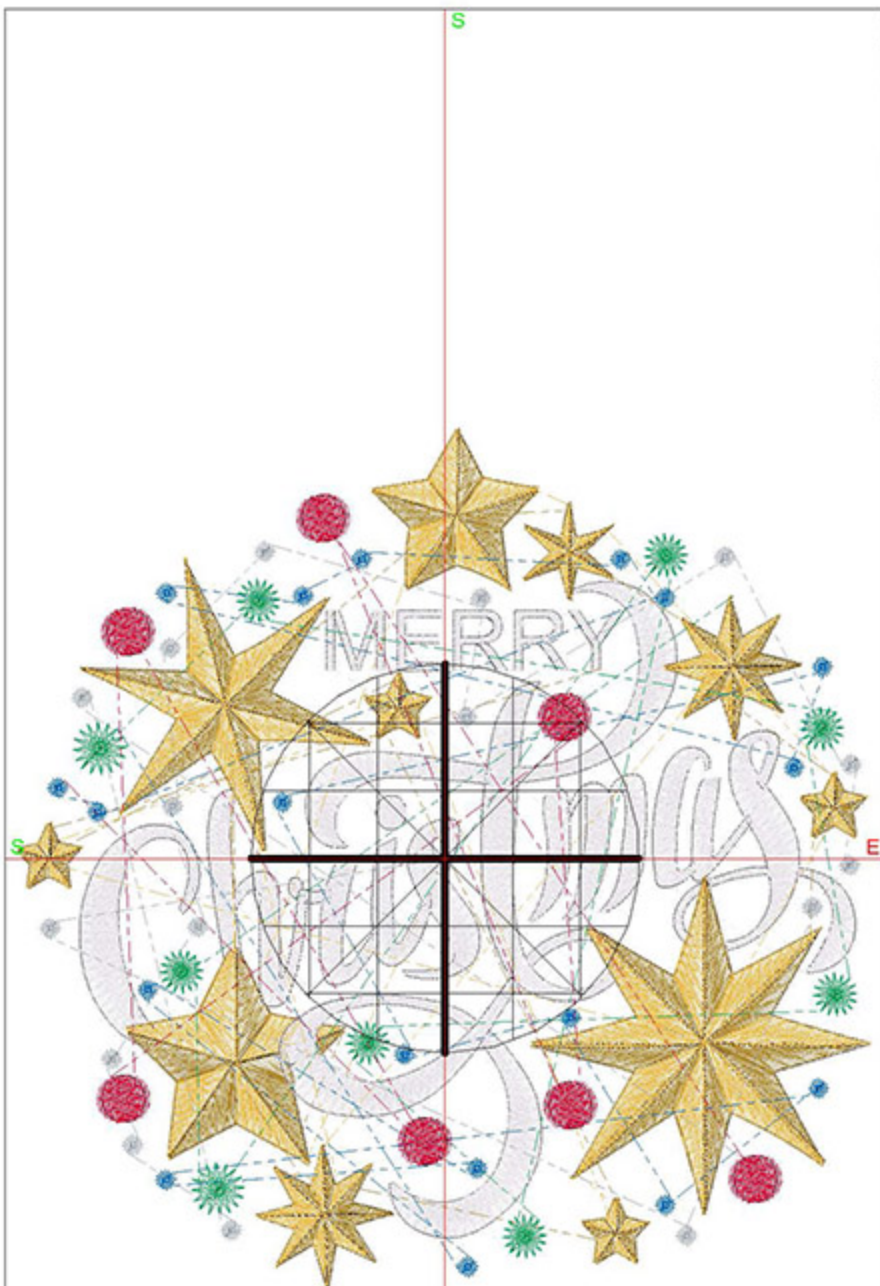

Design Worksheet

BERNINA Embroidery Software DesignerPlus
Design: BIN_MerryChristmasStars4x4

Stitches: 14534

Colors: 7

Height: 100.1 mm

Width: 99.4 mm

Zoom: 1.26

		Total bobbin: 27.52m	
		Color Film:	
#	Chart	Code Name	Thread
1.		Madeira Polyneon 1670 Vegas Gold	1.64m
2.		Madeira Polyneon 1672 Toasted Almond	1.95m
3.		Madeira Polyneon 1801 Super White	26.88m
4.		Madeira Polyneon 1672 Toasted Almond	15.44m
5.		Madeira Polyneon 1670 Vegas Gold	19.01m
6.		Madeira Polyneon 1651 Celtic Green	3.00m
7.		Madeira Polyneon 1934 Royal Blue	2.37m
8.		Madeira Polyneon 1838 Brick Red	3.11m
9.		Madeira Polyneon 1505 Polished Silver	2.12m
Machine runtime: 0:44:48			

Design Worksheet

BERNINA Embroidery Software DesignerPlus

Design: BIN_MerryChristmasStars5x5

Stitches: 18218

Colors: 7

Height: 127.2 mm

Width: 126.3 mm

Zoom: 1.00

Total bobbin: 41.72m

Color Film:

#	Chart	Code	Name	Thread
1.		Madeira Polyneon 1670	Vegas Gold	2.46m
2.		Madeira Polyneon 1672	Toasted Almond	2.88m
3.		Madeira Polyneon 1801	Super White	39.44m
4.		Madeira Polyneon 1672	Toasted Almond	21.98m
5.		Madeira Polyneon 1670	Vegas Gold	27.06m
6.		Madeira Polyneon 1651	Celtic Green	3.58m
7.		Madeira Polyneon 1934	Royal Blue	2.67m
8.		Madeira Polyneon 1838	Brick Red	4.39m
9.		Madeira Polyneon 1505	Polished Silver	2.38m

Zoom: 0.84

Total bobbin: 56.10m

Color Film:

#	Chart	Code	Name	Thread
1.		1670	Vegas Gold	3.23m
2.		1672	Toasted Almond	3.88m
3.		1801	Super White	52.12m
4.		1672	Toasted Almond	28.28m
5.		1670	Vegas Gold	34.91m
6.		1651	Celtic Green	4.06m
7.		1934	Royal Blue	2.93m
8.		1838	Brick Red	6.16m
9.		1505	Polished Silver	2.59m