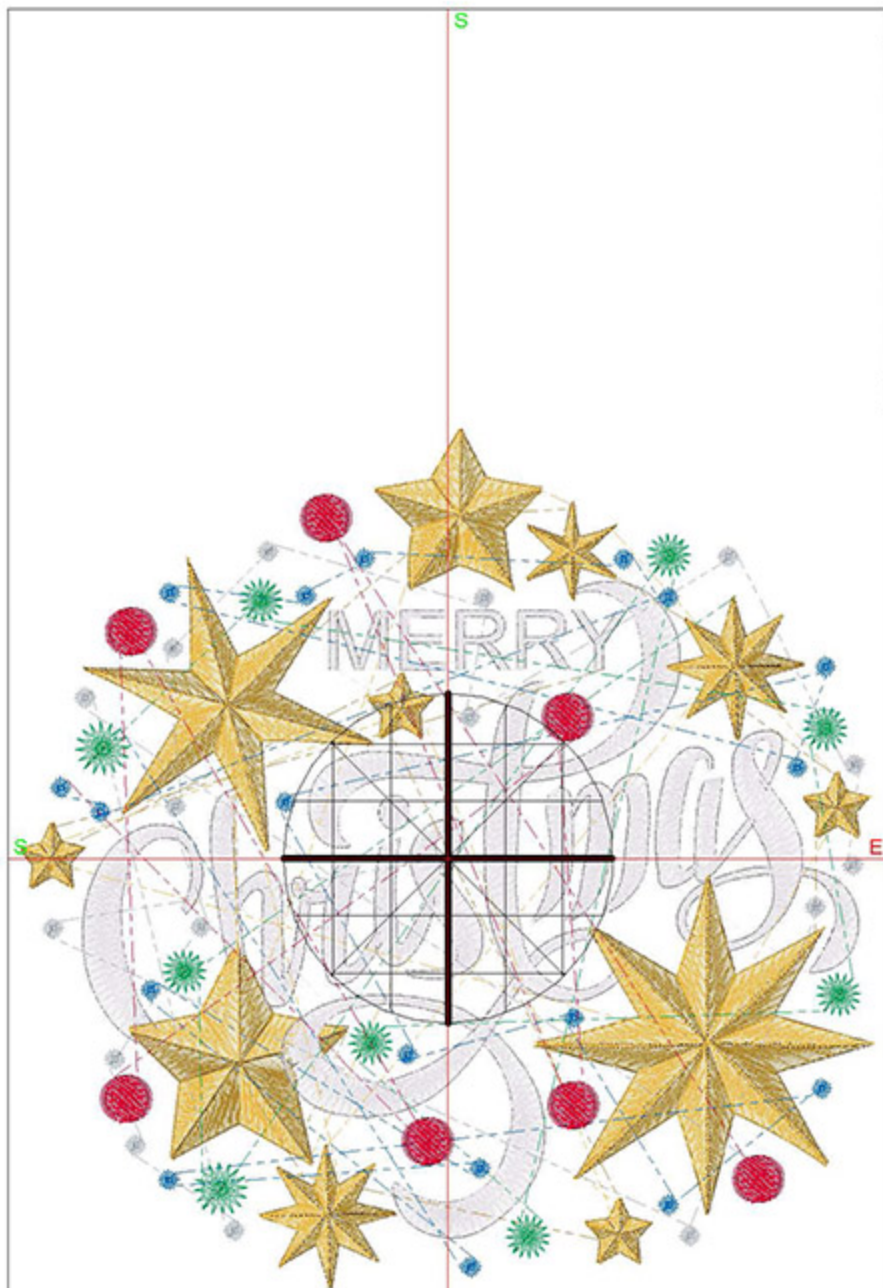

Design Worksheet

BERNINA Embroidery Software DesignerPlus
Design: BIN_MerryChristmasStars4x4

Stitches: 14534

Colors: 7

Height: 100.1 mm

Width: 99.4 mm

Zoom: 1.26

		Total bobbin: 27.52m	
		Color Film:	
#	Chart	Code Name	Thread
1.		Madeira Polyneon 1670 Vegas Gold	1.64m
2.		Madeira Polyneon 1672 Toasted Almond	1.95m
3.		Madeira Polyneon 1801 Super White	26.88m
4.		Madeira Polyneon 1672 Toasted Almond	15.44m
5.		Madeira Polyneon 1670 Vegas Gold	19.01m
6.		Madeira Polyneon 1651 Celtic Green	3.00m
7.		Madeira Polyneon 1934 Royal Blue	2.37m
8.		Madeira Polyneon 1838 Brick Red	3.11m
9.		Madeira Polyneon 1505 Polished Silver	2.12m
Machine runtime: 0:44:48			

Design Worksheet

BERNINA Embroidery Software DesignerPlus

Design: BIN_MerryChristmasStars5x5

Stitches: 18218

Colors: 7

Height: 127.2 mm

Width: 126.3 mm

Zoom: 1.00

Machine runtime: 0:52:18

Design Worksheet

BERNINA Embroidery Software DesignerPlus

Design: BIN_MerryChristmasStars6x6

Stitches: 21754

Colors: 7

Height: 150.0 mm

Width: 148.9 mm

Zoom: 0.84

Total bobbin: 56.10m

Color Film:

#	Chart	Code	Name	Thread
1.		1670	Vegas Gold	3.23m
2.		1672	Toasted Almond	3.88m
3.		1801	Super White	52.12m
4.		1672	Toasted Almond	28.28m
5.		1670	Vegas Gold	34.91m
6.		1651	Celtic Green	4.06m
7.		1934	Royal Blue	2.93m
8.		1838	Brick Red	6.16m
9.		1505	Polished Silver	2.59m