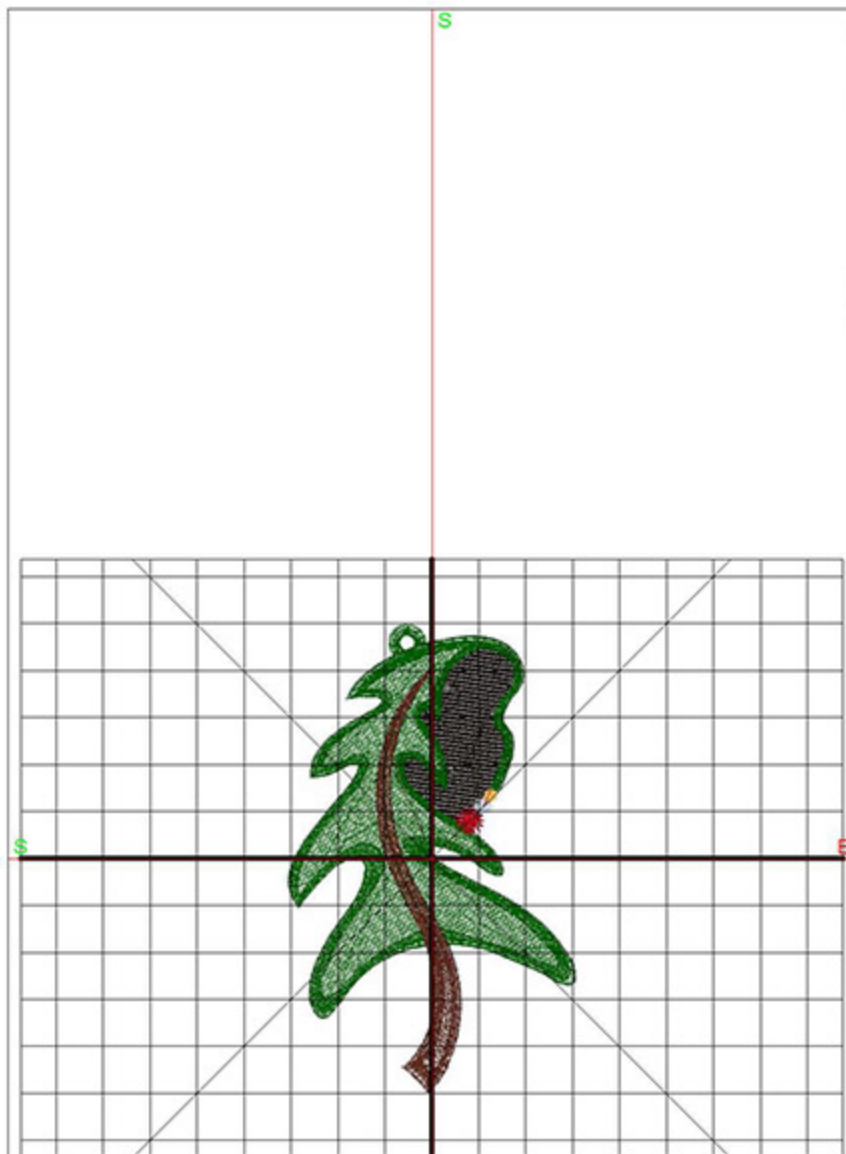

Design Worksheet

BERNINA Embroidery Software DesignerPlus

Design: FSLWTDroopy3x3

Stitches: 6449

Colors: 6

Height: 75.9 mm

Width: 46.2 mm

Zoom: 0.69

Total bobbin: 12.13m

Color Film:

#	Chart	Code	Name	Thread
1.	BERNINA	13	Black	4.42m
2.	Madeira Neon Polyester	1851	Fleece Green	22.96m
3.	Madeira Polyneon	1610	Silver	0.22m
4.	Madeira Polyneon	1670	Vegas Gold	0.18m
5.	Madeira Neon Polyester	1838	Lipstick	0.29m
6.	Madeira Neon Polyester	1858	Chocolate	5.30m

Machine runtime: 0:10:41

Design Worksheet

BERNINA Embroidery Software DesignerPlus
Design: FSLWTDroopy4x4

Stitches: 9227
Colors: 6
Height: 100.0 mm
Width: 61.3 mm
Zoom: 0.69

Total bobbin: 19.98m

Color Film:

#	Chart	Code	Name	Thread
1.	■ BERNINA	13	Black	7.31m
2.	■ Madeira Neon Polyester	1851	Fleece Green	36.05m
3.	■ Madeira Polyneon	1610	Silver	0.27m
4.	■ Madeira Polyneon	1670	Vegas Gold	0.22m
5.	■ Madeira Neon Polyester	1838	Lipstick	0.36m
6.	■ Madeira Neon Polyester	1858	Chocolate	7.97m