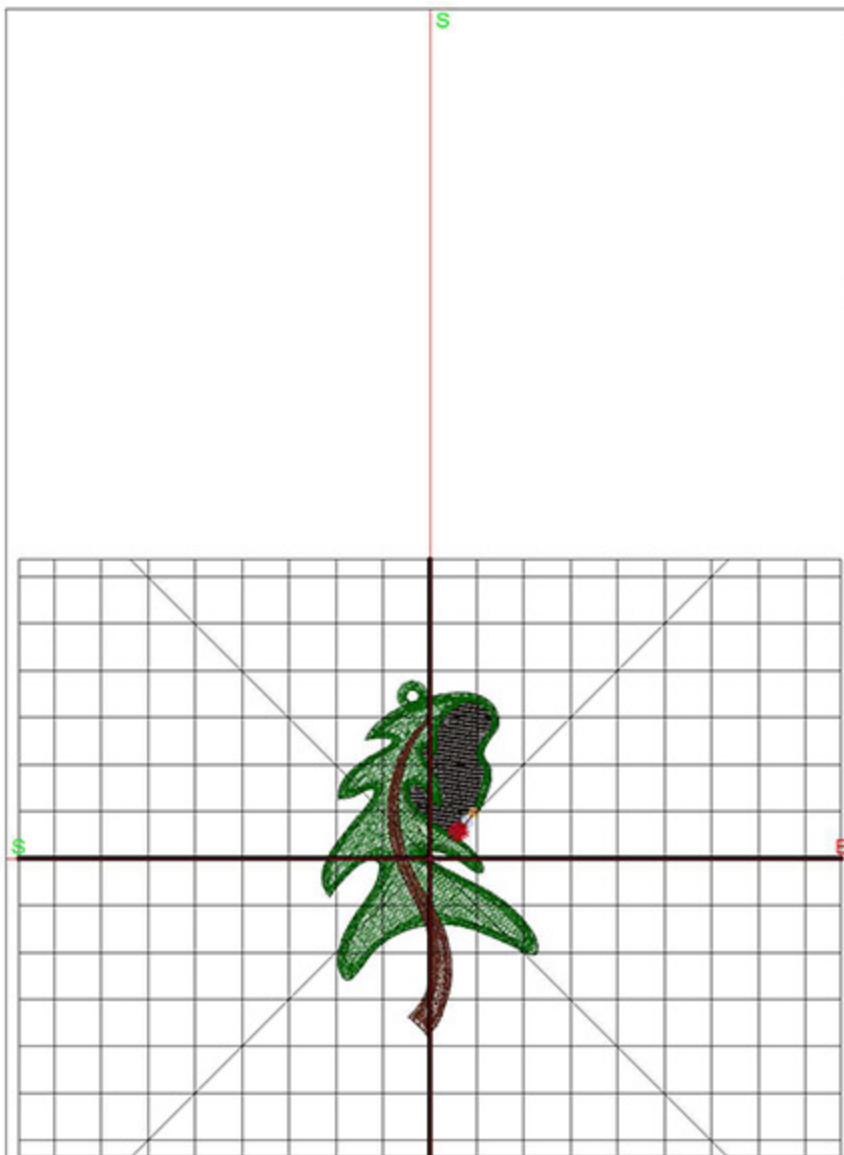

Design Worksheet

BERNINA Embroidery Software DesignerPlus

Design: FSLWTDroopy3x3

Stitches: 6449

Colors: 6

Height: 75.9 mm

Width: 46.2 mm

Zoom: 0.69

Total bobbin: 12.13m

Color Film:

#	Chart	Code	Name	Thread
1.	BERNINA	13	Black	4.42m
2.	Madeira Neon Polyester	1851	Fleece Green	22.96m
3.	Madeira Polyneon	1610	Silver	0.22m
4.	Madeira Polyneon	1670	Vegas Gold	0.18m
5.	Madeira Neon Polyester	1838	Lipstick	0.29m
6.	Madeira Neon Polyester	1858	Chocolate	5.30m

Machine runtime: 0:10:41

Design Worksheet

BERNINA Embroidery Software DesignerPlus
Design: FSLWTDroopy4x4

Stitches: 9227
Colors: 6
Height: 100.0 mm
Width: 61.3 mm
Zoom: 0.69

Total bobbin: 19.98m

Color Film:

#	Chart	Code	Name	Thread
1.	■ BERNINA	13	Black	7.31m
2.	■ Madeira Neon Polyester	1851	Fleece Green	36.05m
3.	■ Madeira Polyneon	1610	Silver	0.27m
4.	■ Madeira Polyneon	1670	Vegas Gold	0.22m
5.	■ Madeira Neon Polyester	1838	Lipstick	0.36m
6.	■ Madeira Neon Polyester	1858	Chocolate	7.97m