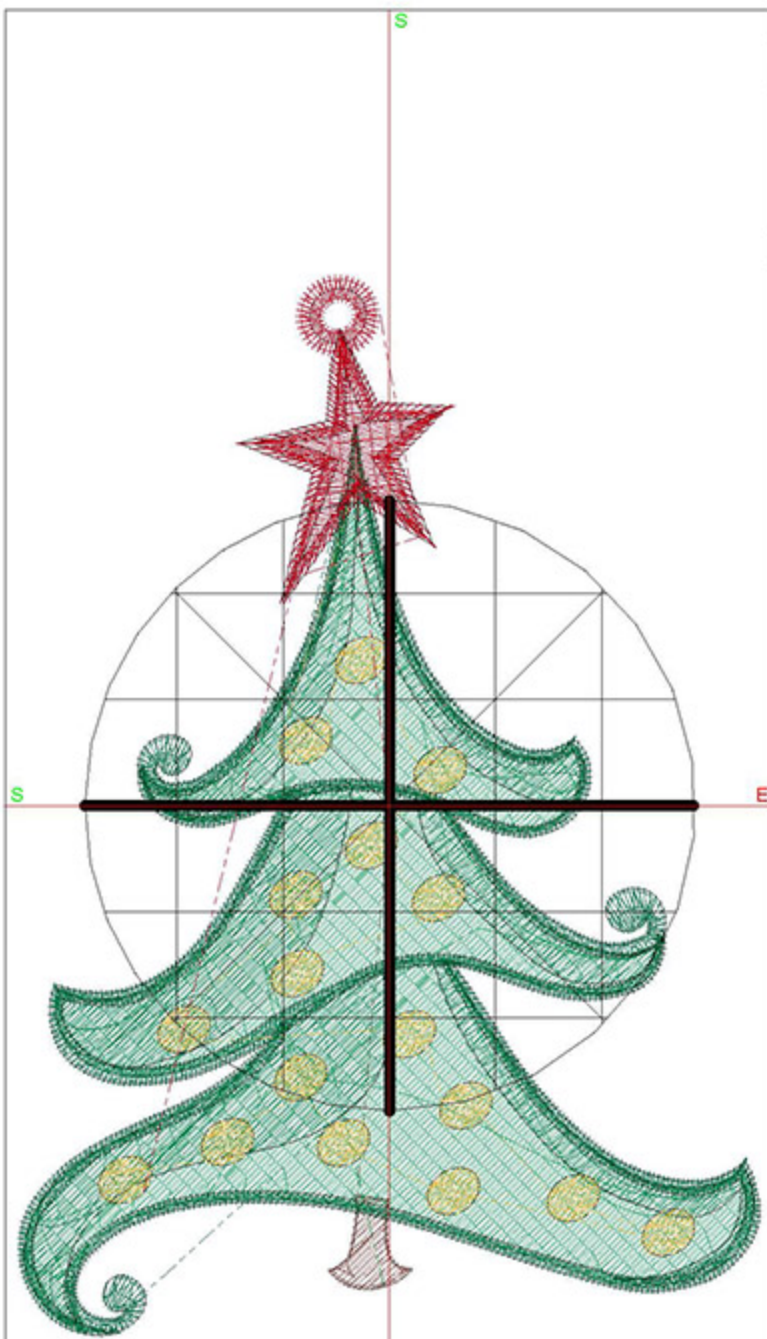

Design Worksheet

BERNINA Embroidery Software DesignerPlus

Design: FSLWTSimpleTree3x3

Stitches: 7269

Colors: 5

Height: 75.3 mm

Width: 52.8 mm

Zoom: 2.04

Total bobbin: 12.08m

Color Film:

#	Chart	Code	Name	Thread
1.	■	1858	Chestnut	0.39m
2.	■	1651	Celtic Green	14.71m
3.	■	1851	Cadmium Green	13.23m
4.	■	1670	Vegas Gold	3.58m
5.	■	1838	Lipstick	3.01m

Machine runtime: 0:15:06

Design Worksheet

BERNINA Embroidery Software DesignerPlus
Design: FSLWTSimpleTree4x4

Stitches: 10235
Colors: 5
Height: 100.0 mm
Width: 70.1 mm
Zoom: 1.67

Total bobbin: 19.62m

Color Film:

#	Chart	Code	Name	Thread
1.	■	1858	Chestnut	0.58m
2.	■	1651	Celtic Green	24.10m
3.	■	1851	Cadmium Green	19.39m
4.	■	1670	Vegas Gold	5.06m
5.	■	1838	Lipstick	4.47m