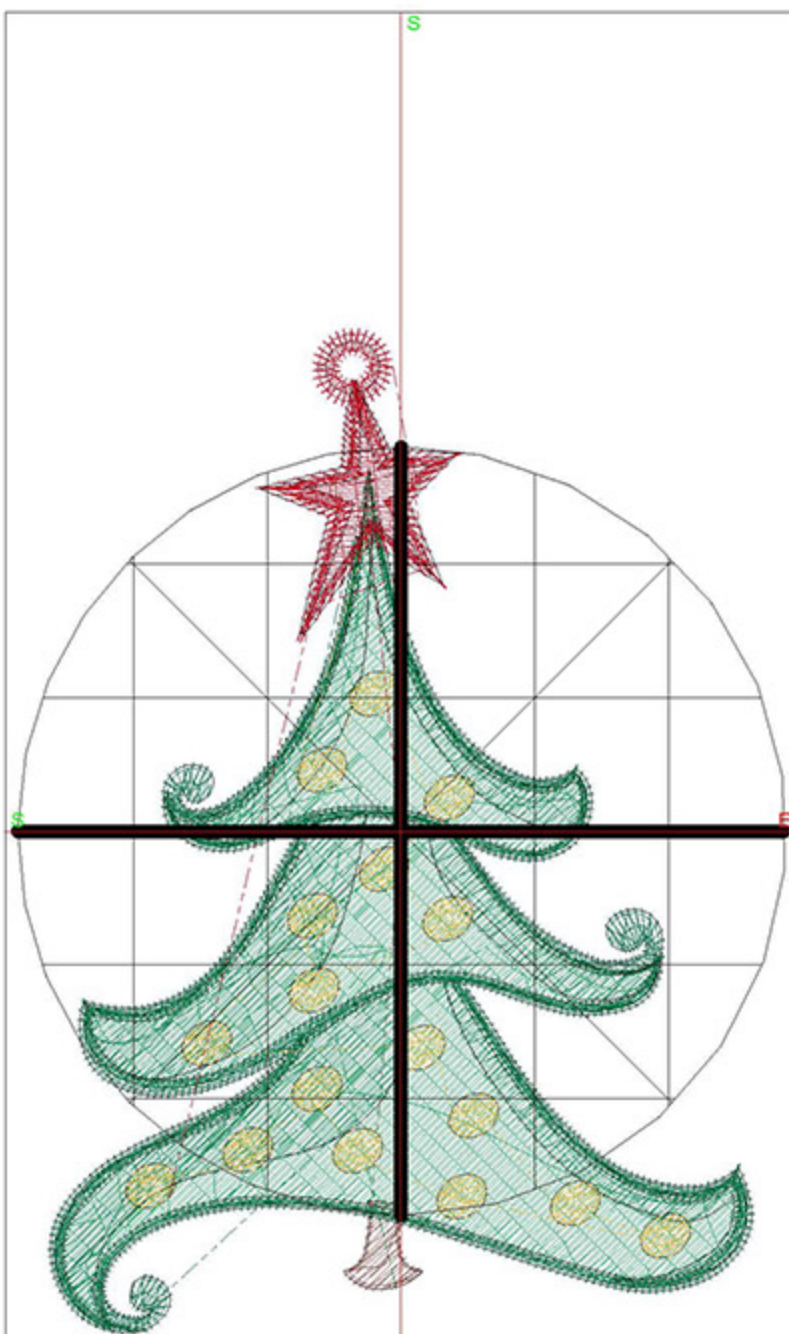

Design Worksheet

BERNINA Embroidery Software DesignerPlus

Design: FSLWTSimpleTree3x3

Stitches: 7269

Colors: 5

Height: 75.3 mm

Width: 52.8 mm

Zoom: 2.04

Total bobbin: 12.08m

Color Film:

#	Chart	Code	Name	Thread
1.	■	1858	Chestnut	0.39m
2.	■	1651	Celtic Green	14.71m
3.	■	1851	Cadmium Green	13.23m
4.	■	1670	Vegas Gold	3.58m
5.	■	1838	Lipstick	3.01m

Machine runtime: 0:15:06

Design Worksheet

BERNINA Embroidery Software DesignerPlus
Design: FSLWTSimpleTree4x4

Stitches: 10235
Colors: 5
Height: 100.0 mm
Width: 70.1 mm
Zoom: 1.67

Total bobbin: 19.62m

Color Film:

#	Chart	Code	Name	Thread
1.	■	1858	Chestnut	0.58m
2.	■	1651	Celtic Green	24.10m
3.	■	1851	Cadmium Green	19.39m
4.	■	1670	Vegas Gold	5.06m
5.	■	1838	Lipstick	4.47m