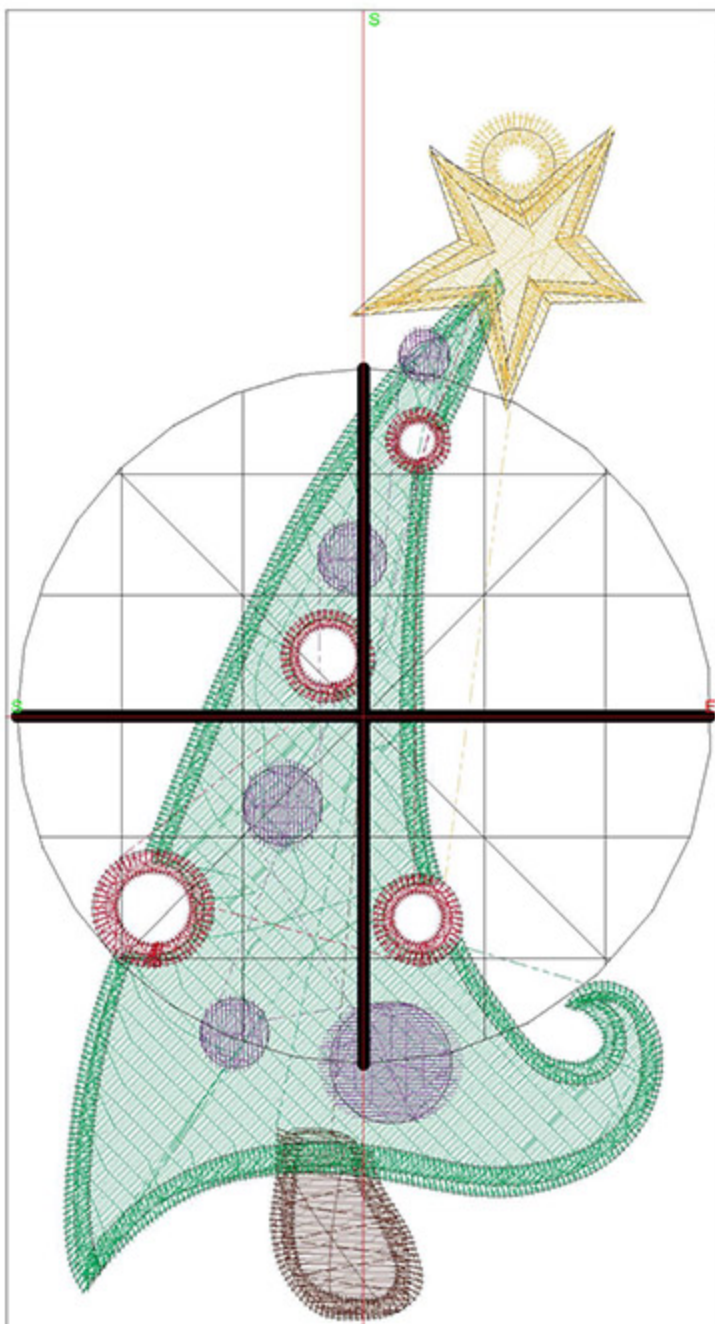

## Design Worksheet

BERNINA Embroidery Software DesignerPlus

Design: FSLWTTilted3x3

Stitches: 4960

Colors: 5

Height: 75.4 mm

Width: 37.5 mm

Zoom: 2.14

Total bobbin: 8.56m

Color Film:

#	Chart	Code	Name	Thread
1.		1858	Chocolate	1.80m
2.		1651	Celtic Green	15.13m
3.		1670	Vegas Gold	3.30m
4.		1838	Lipstick	2.18m
5.		1832	Purple	1.96m

Machine runtime: 0:10:05

## Design Worksheet

BERNINA Embroidery Software DesignerPlus  
Design: FSLWTTilted4x4

Stitches: 7028  
Colors: 5  
Height: 100.0 mm  
Width: 49.7 mm  
Zoom: 2.14

Total bobbin: 14.18m

Color Film:

#	Chart	Code	Name	Thread
1.		1858	Chocolate	2.76m
2.		1651	Celtic Green	24.08m
3.		1670	Vegas Gold	5.07m
4.		1838	Lipstick	3.07m
5.		1832	Purple	3.01m