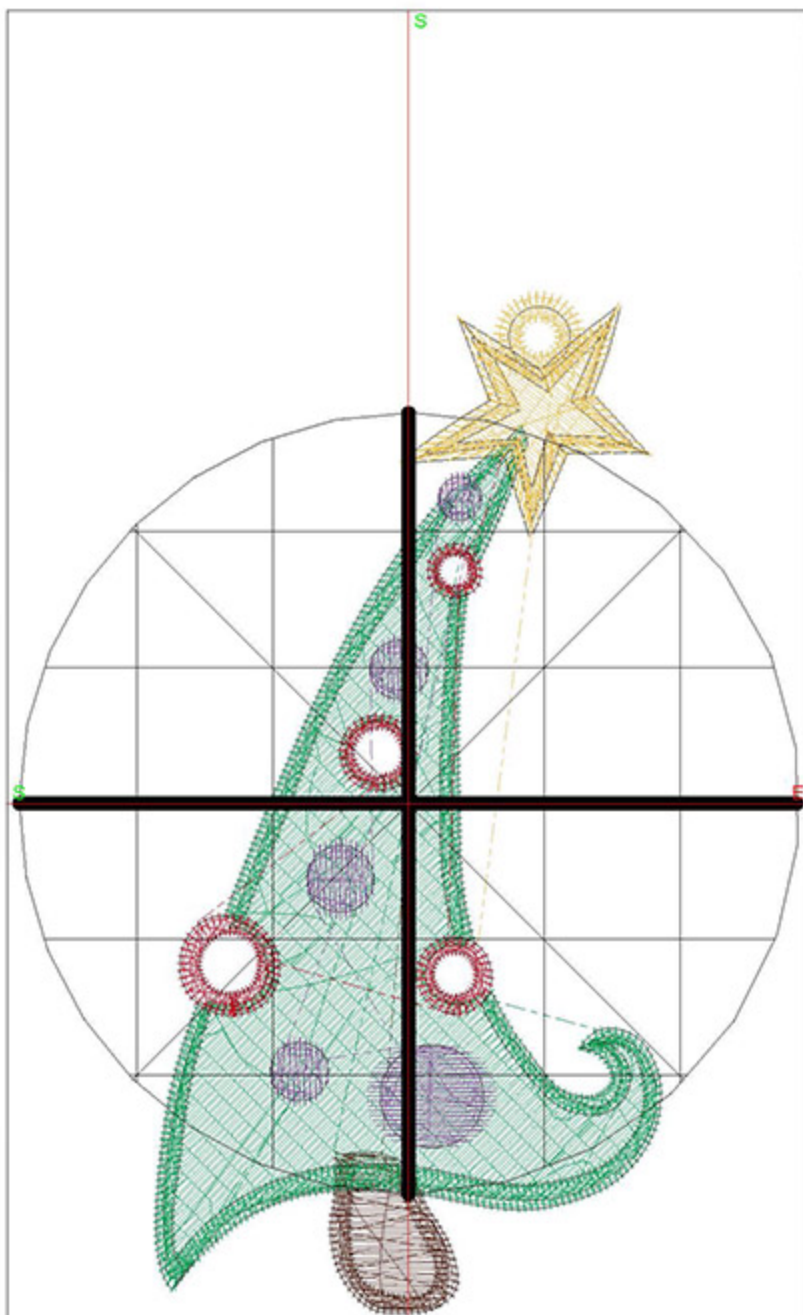

## Design Worksheet

BERNINA Embroidery Software DesignerPlus

Design: FSLWTTilted3x3

Stitches: 4960

Colors: 5

Height: 75.4 mm

Width: 37.5 mm

Zoom: 2.14

Total bobbin: 8.56m

Color Film:

#	Chart	Code	Name	Thread
1.		1858	Chocolate	1.80m
2.		1651	Celtic Green	15.13m
3.		1670	Vegas Gold	3.30m
4.		1838	Lipstick	2.18m
5.		1832	Purple	1.96m

Machine runtime: 0:10:05

## Design Worksheet

BERNINA Embroidery Software DesignerPlus  
Design: FSLWTTilted4x4

Stitches: 7028  
Colors: 5  
Height: 100.0 mm  
Width: 49.7 mm  
Zoom: 2.14

Total bobbin: 14.18m

Color Film:

#	Chart	Code	Name	Thread
1.		1858	Chocolate	2.76m
2.		1651	Celtic Green	24.08m
3.		1670	Vegas Gold	5.07m
4.		1838	Lipstick	3.07m
5.		1832	Purple	3.01m