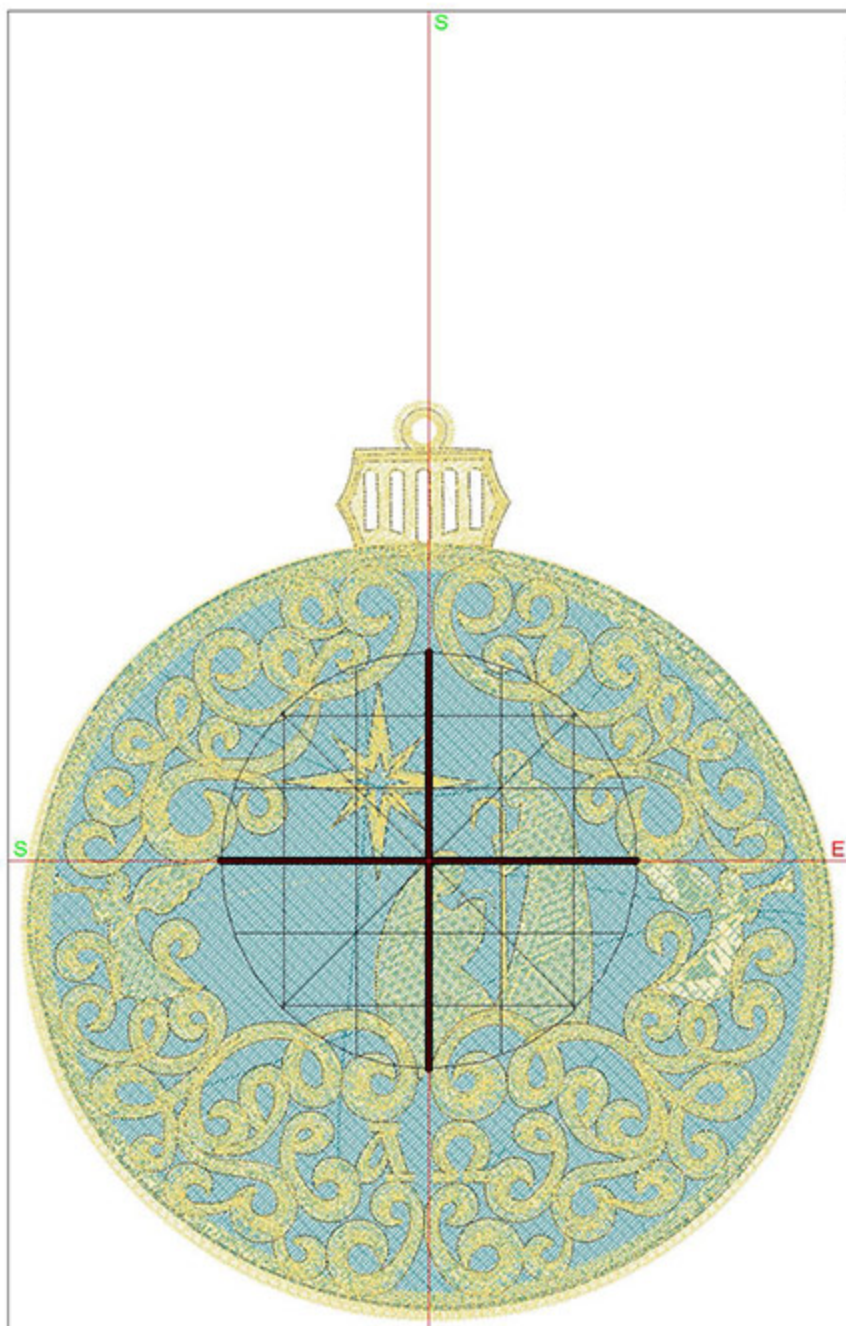

Design Worksheet

BERNINA Embroidery Software DesignerPlus
Design: TSOCHolyFamily4x5

Stitches: 33796
Colors: 2
Height: 127.2 mm
Width: 112.6 mm
Zoom: 1.07

Total bobbin: 78.04m

Color Film:

#	Chart	Code Name	Thread
1.	■ Madeira Polyneon	1890 Midnight Green	89.92m
2.	■ Yenmet	7008 S-11 Gold Metallic	109.38m

Machine runtime: 0:46:08

Design Worksheet

BERNINA Embroidery Software DesignerPlus

Design: TSOCHolyFamily5x7

Stitches: 40126

Colors: 2

Height: 143.7 mm

Width: 127.2 mm

Zoom: 0.94

Total bobbin: 98.80m

Color Film:

#	Chart	Code	Name	Thread
1.	 Madeira Polyneon	1890	Midnight Green	114.38m
2.	 Yenmet	7008	S-11 Gold Metallic	132.61m

Machine runtime: 0:55:25