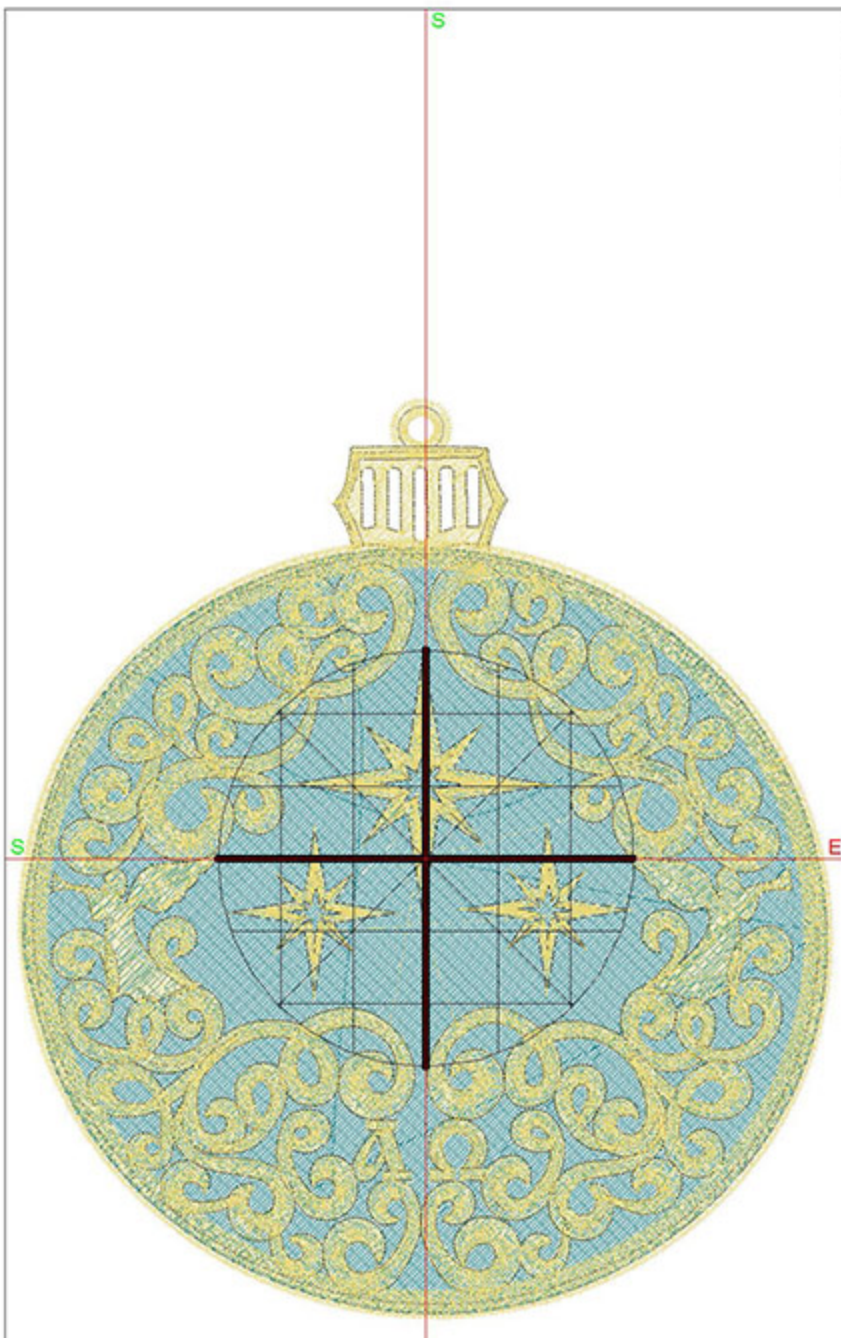

Design Worksheet

BERNINA Embroidery Software DesignerPlus

Design: TSOCHolyNight4x5

Stitches: 33175

Colors: 2

Height: 127.2 mm

Width: 112.6 mm

Zoom: 1.07

Total bobbin: 77.45m

Color Film:

#	Chart	Code	Name	Thread
1.		1890	Midnight Green	89.92m
2.		7008	S-11 Gold Metallic	107.12m

Machine runtime: 0:46:44

Design Worksheet

BERNINA Embroidery Software DesignerPlus

Design: TSOCHolyNight5x7

Stitches: 39466

Colors: 2

Height: 143.7 mm

Width: 127.2 mm

Zoom: 0.94

Total bobbin: 98.13m

Color Film:

#	Chart	Code Name	Thread
1.	■ Madeira Polyneon	1890 Midnight Green	114.41m
2.	■ Yenmet	7008 S-11 Gold Metallic	130.12m

Machine runtime: 0:56:26