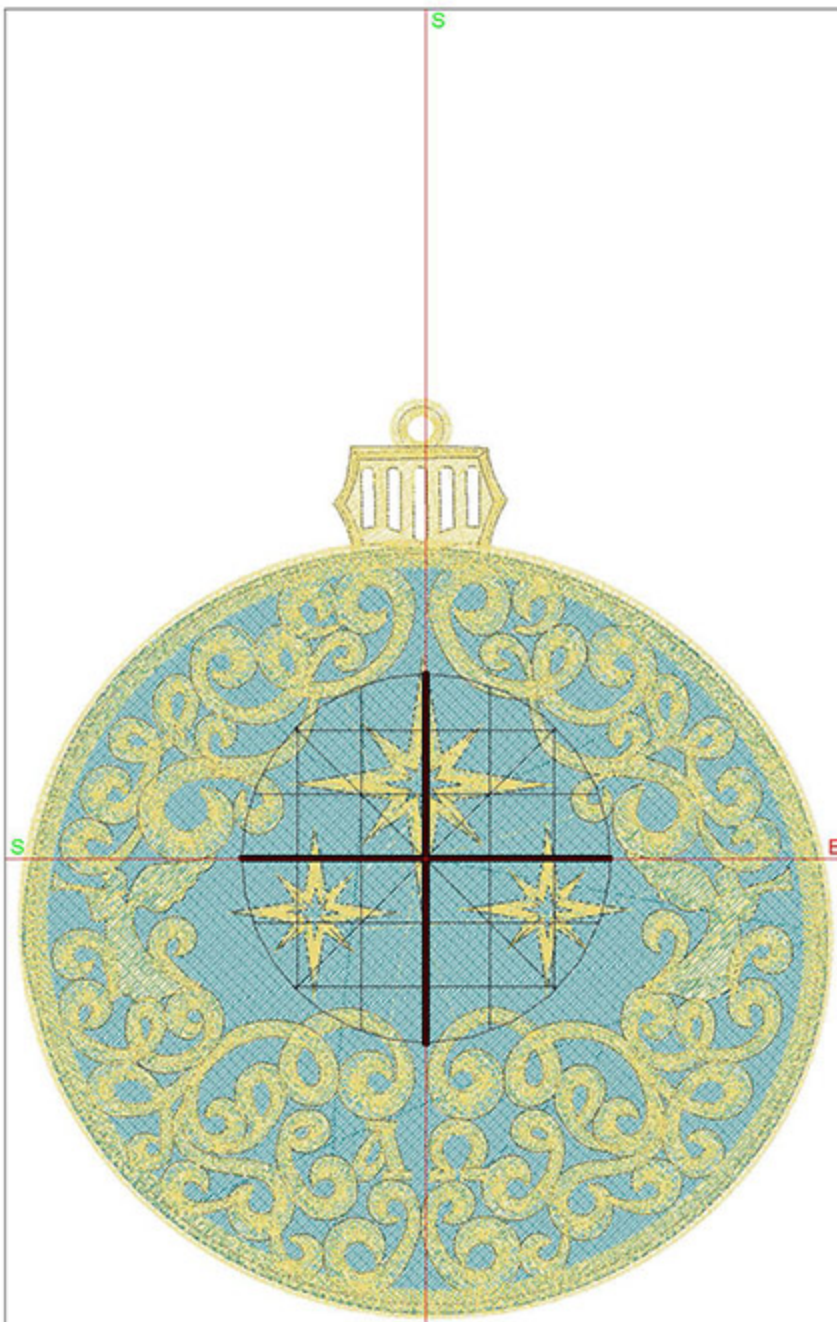

Design Worksheet

BERNINA Embroidery Software DesignerPlus

Design: TSOCHolyNight4x5

Stitches: 33175

Colors: 2

Height: 127.2 mm

Width: 112.6 mm

Zoom: 1.07

Total bobbin: 77.45m

Color Film:

#	Chart	Code	Name	Thread
1.		1890	Midnight Green	89.92m
2.		7008	S-11 Gold Metallic	107.12m

Machine runtime: 0:46:44

Design Worksheet

BERNINA Embroidery Software DesignerPlus

Design: TSOCHolyNight5x7

Stitches: 39466

Colors: 2

Height: 143.7 mm

Width: 127.2 mm

Zoom: 0.94

Total bobbin: 98.13m

Color Film:

#	Chart	Code Name	Thread
1.	■ Madeira Polyneon	1890 Midnight Green	114.41m
2.	■ Yenmet	7008 S-11 Gold Metallic	130.12m

Machine runtime: 0:56:26