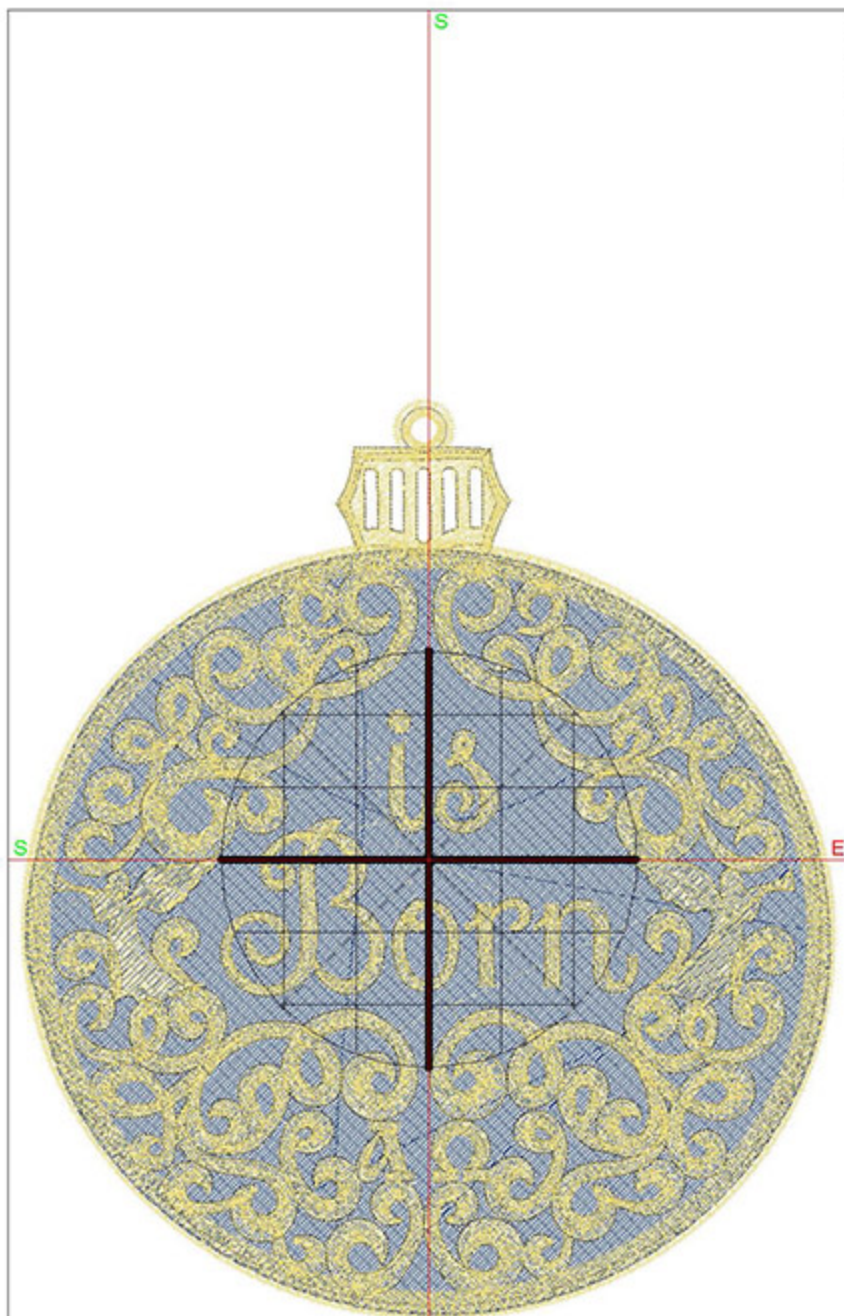

## Design Worksheet

BERNINA Embroidery Software DesignerPlus

Design: TSOCIsBorn4x5

Stitches: 33725

Colors: 2

Height: 127.2 mm

Width: 112.6 mm

Zoom: 1.07

Total bobbin: 76.67m

Color Film:

#	Chart	Code	Name	Thread
1.	 Madeira Polyneon	1767	Ultramarine	89.92m
2.	 Yenmet	7008	S-11 Gold Metallic	106.92m

Machine runtime: 0:45:48

## Design Worksheet

BERNINA Embroidery Software DesignerPlus

Design: TSOCIsBorn5x7

Stitches: 39946

Colors: 2

Height: 143.7 mm

Width: 127.2 mm

Zoom: 0.94

Total bobbin: 97.00m

Color Film:

#	Chart	Code Name	Thread
1.	■ Madeira Polyneon	1767 Ultramarine	114.40m
2.	■ Yenmet	7008 S-11 Gold Metallic	129.18m

Machine runtime: 0:55:23