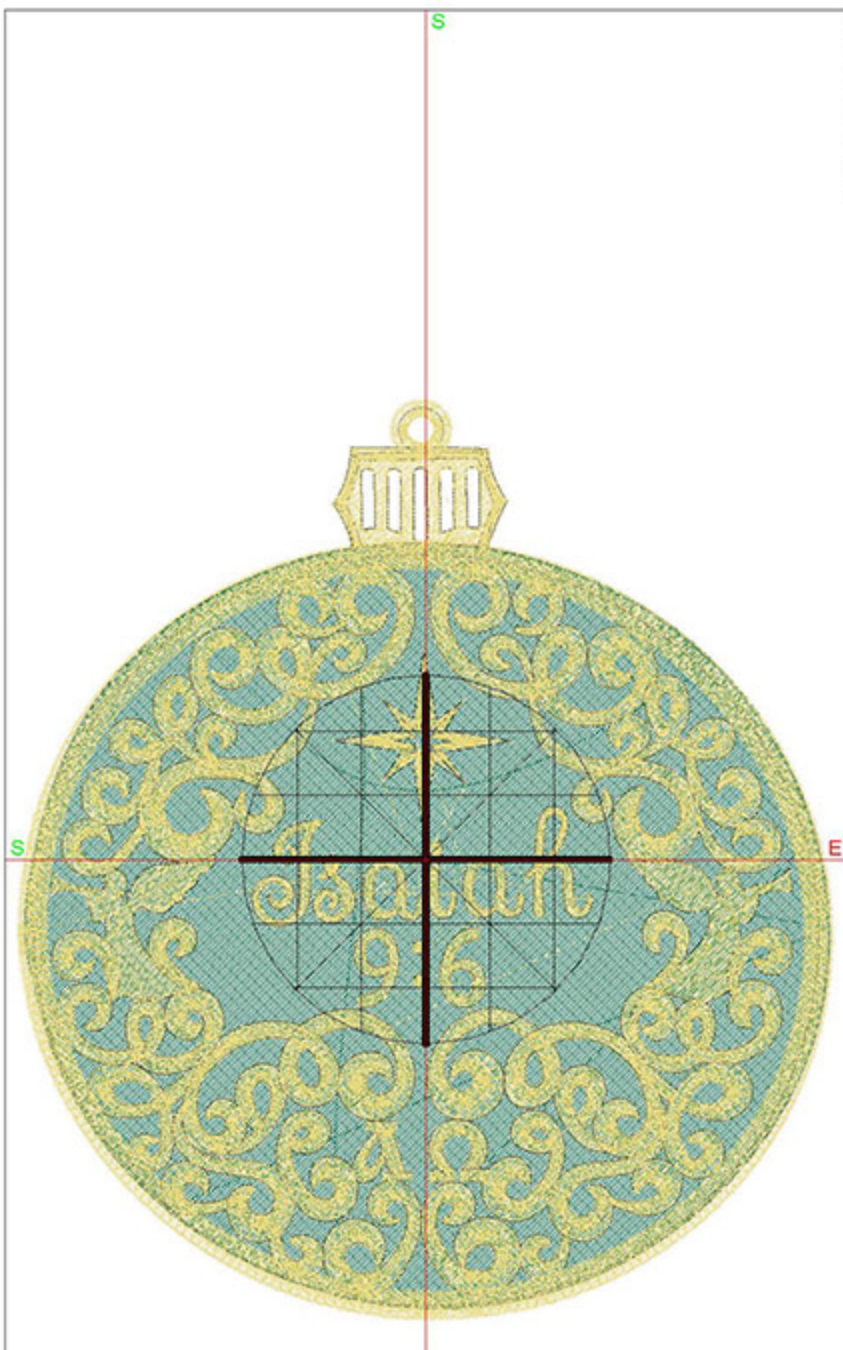

Design Worksheet

BERNINA Embroidery Software DesignerPlus
Design: TSOCIsaiah4x5

Stitches: 33847
Colors: 2
Height: 127.2 mm
Width: 112.6 mm
Zoom: 1.07

Total bobbin: 76.52m

Color Film:

#	Chart	Code	Name	Thread
1.	■	Madeira Polyneon	1851 Cadmium Green	89.92m
2.	■	Yenmet	7008 S-11 Gold Metallic	106.91m

Machine runtime: 0:48:00

Design Worksheet

BERNINA Embroidery Software DesignerPlus

Design: TSOClsaiah5x7

Stitches: 40058

Colors: 2

Height: 143.7 mm

Width: 127.2 mm

Zoom: 0.94

Total bobbin: 96.78m

Color Film:

#	Chart	Code	Name	Thread
1.	■	1851	Cadmium Green	114.38m
2.	■	7008	S-11 Gold Metallic	129.06m

Machine runtime: 0:57:05