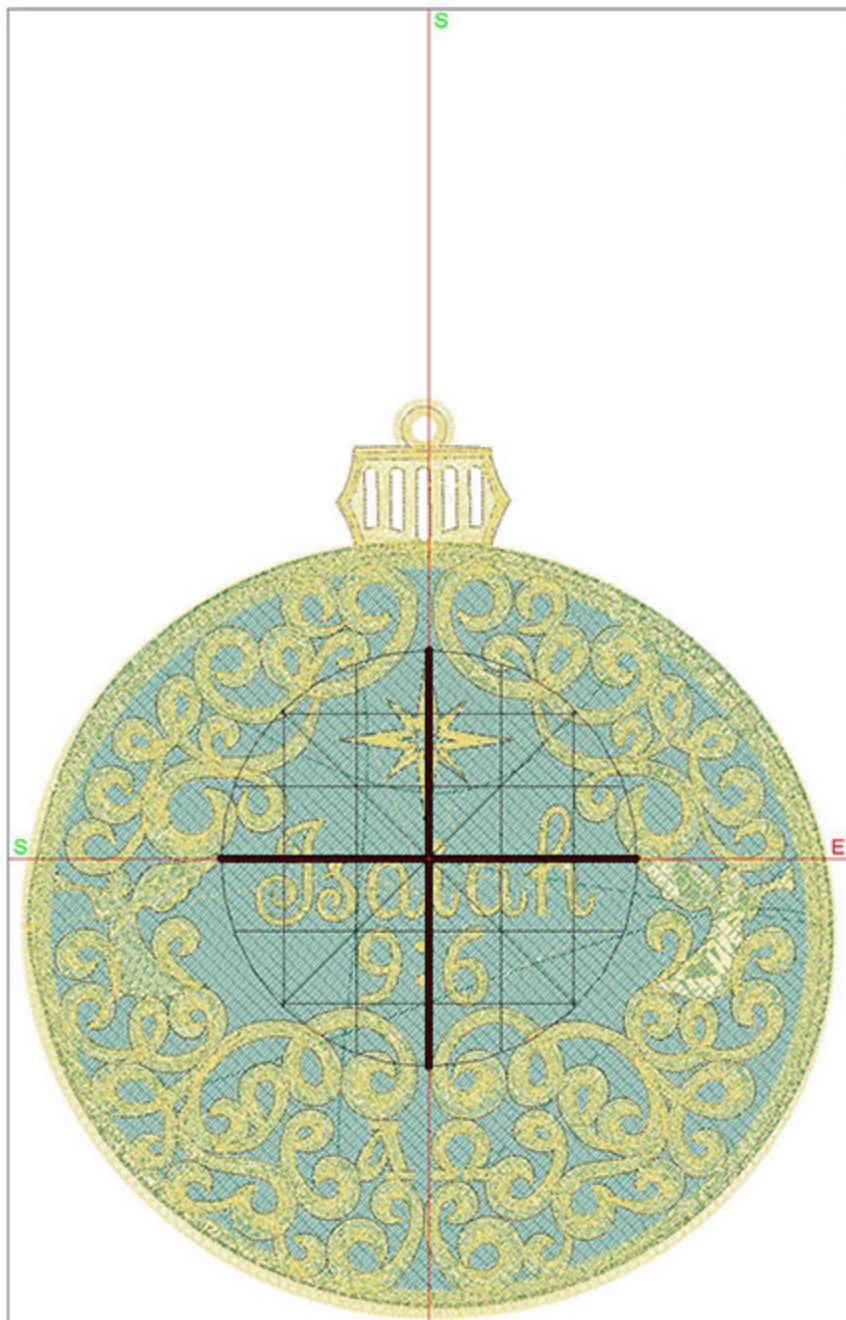

Design Worksheet

BERNINA Embroidery Software DesignerPlus
Design: TSOCIsaiah4x5

Stitches: 33847
Colors: 2
Height: 127.2 mm
Width: 112.6 mm
Zoom: 1.07

Total bobbin: 76.52m

Color Film:

#	Chart	Code	Name	Thread
1.	■	Madeira Polyneon	1851 Cadmium Green	89.92m
2.	■	Yenmet	7008 S-11 Gold Metallic	106.91m

Machine runtime: 0:48:00

Design Worksheet

BERNINA Embroidery Software DesignerPlus

Design: TSOClsaiah5x7

Stitches: 40058

Colors: 2

Height: 143.7 mm

Width: 127.2 mm

Zoom: 0.94

Total bobbin: 96.78m

Color Film:

#	Chart	Code	Name	Thread
1.	■	1851	Cadmium Green	114.38m
2.	■	7008	S-11 Gold Metallic	129.06m

Machine runtime: 0:57:05