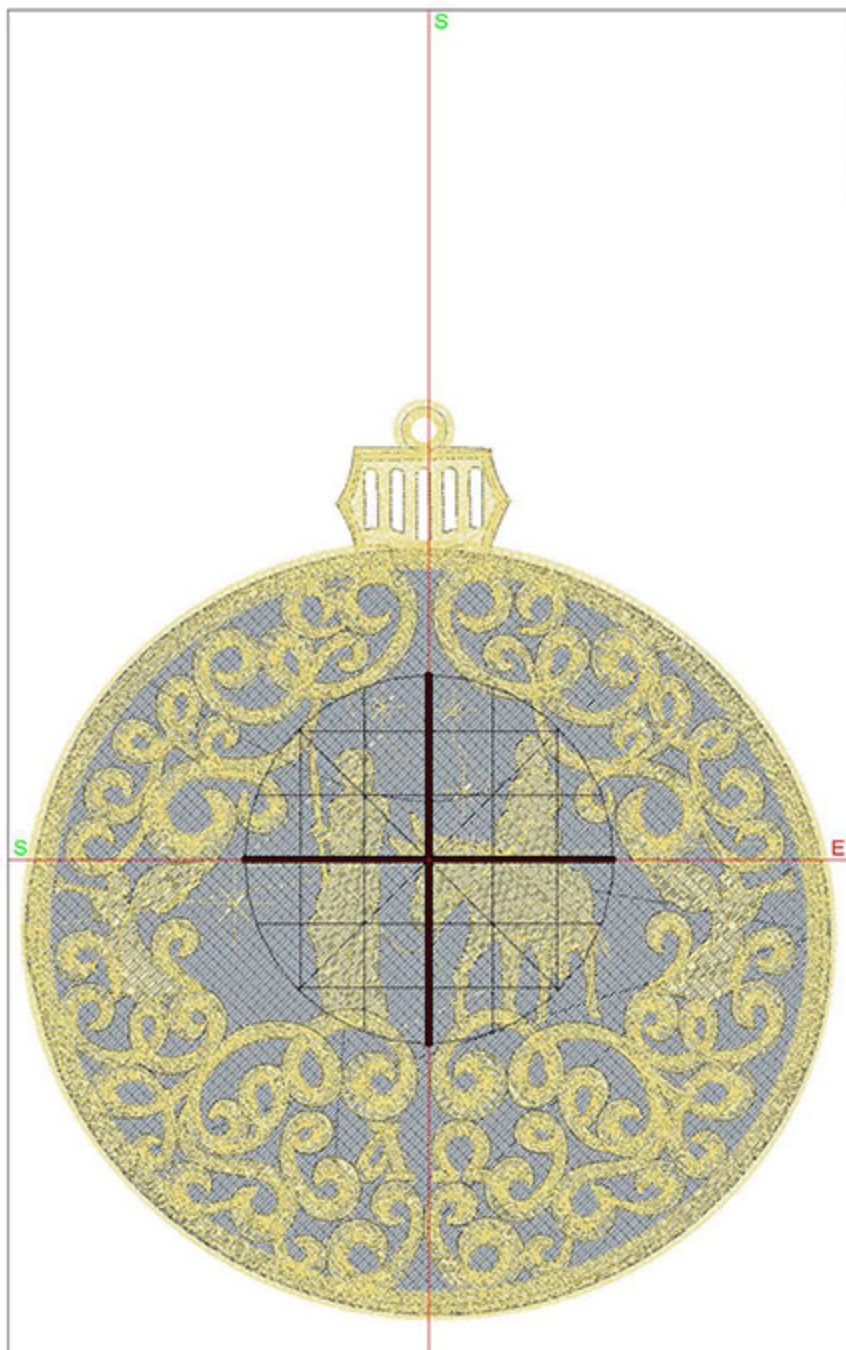

## Design Worksheet

BERNINA Embroidery Software DesignerPlus  
Design: TSOCMaryandJoseph4x5

Stitches: 34445  
Colors: 2  
Height: 127.2 mm  
Width: 112.6 mm  
Zoom: 1.07

Total bobbin: 78.05m

Color Film:

#	Chart	Code Name	Thread
1.	■	Madeira Polyneon 1506 Deep Steel Blue	89.92m
2.	■	Yenmet 7008 S-11 Gold Metallic	110.68m

## Design Worksheet

BERNINA Embroidery Software DesignerPlus  
Design: TSOCMaryandJoseph5x7

Stitches: 40846  
Colors: 2  
Height: 143.7 mm  
Width: 127.2 mm  
Zoom: 0.94

Total bobbin: 98.68m

Color Film:

#	Chart	Code	Name	Thread
1.	■	Madeira Polyneon	1506 Deep Steel Blue	114.40m
2.	■	Yenmet	7008 S-11 Gold Metallic	133.82m