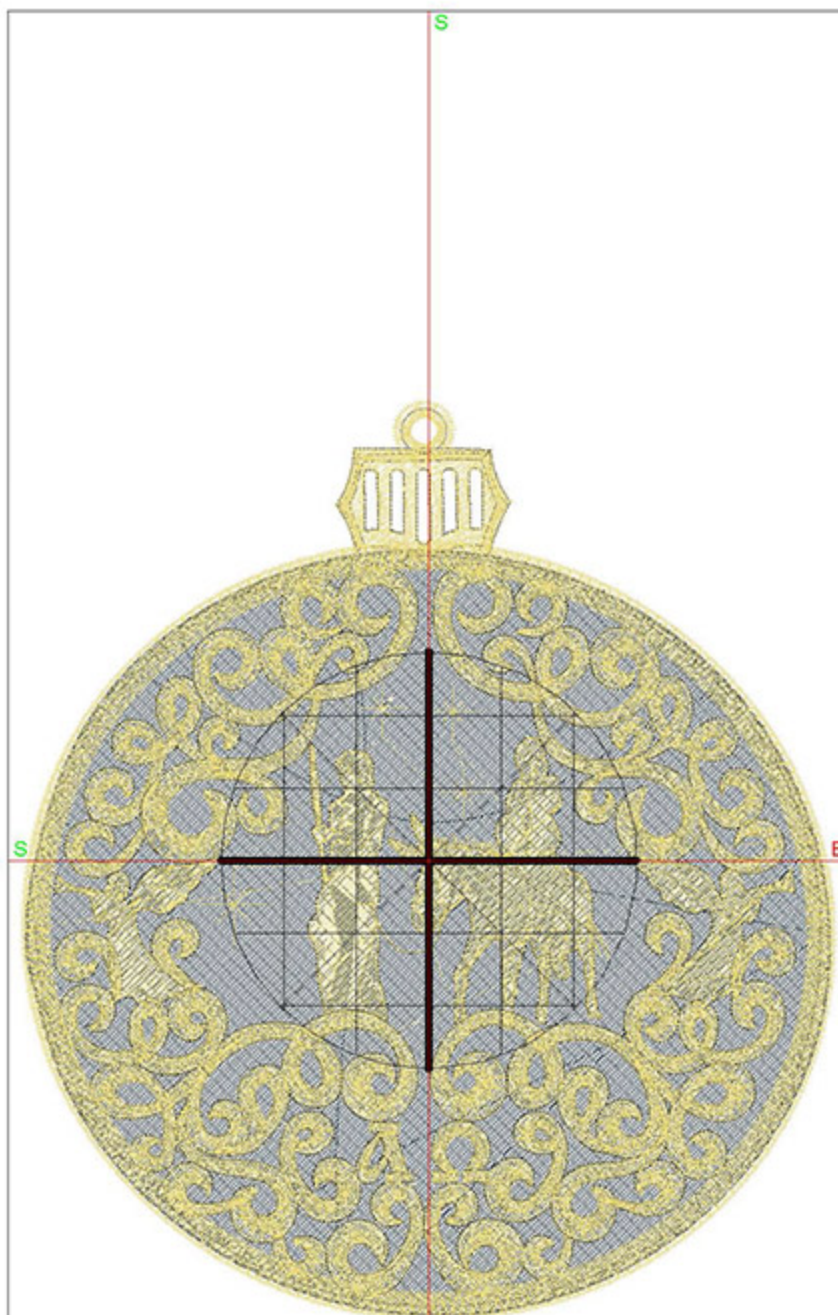

## Design Worksheet

BERNINA Embroidery Software DesignerPlus  
Design: TSOCMaryandJoseph4x5

Stitches: 34445  
Colors: 2  
Height: 127.2 mm  
Width: 112.6 mm  
Zoom: 1.07

Total bobbin: 78.05m

Color Film:

#	Chart	Code Name	Thread
1.	■	Madeira Polyneon 1506 Deep Steel Blue	89.92m
2.	■	Yenmet 7008 S-11 Gold Metallic	110.68m

## Design Worksheet

BERNINA Embroidery Software DesignerPlus  
Design: TSOCMaryandJoseph5x7

Stitches: 40846  
Colors: 2  
Height: 143.7 mm  
Width: 127.2 mm  
Zoom: 0.94

Total bobbin: 98.68m

Color Film:

#	Chart	Code	Name	Thread
1.	■	Madeira Polyneon	1506 Deep Steel Blue	114.40m
2.	■	Yenmet	7008 S-11 Gold Metallic	133.82m