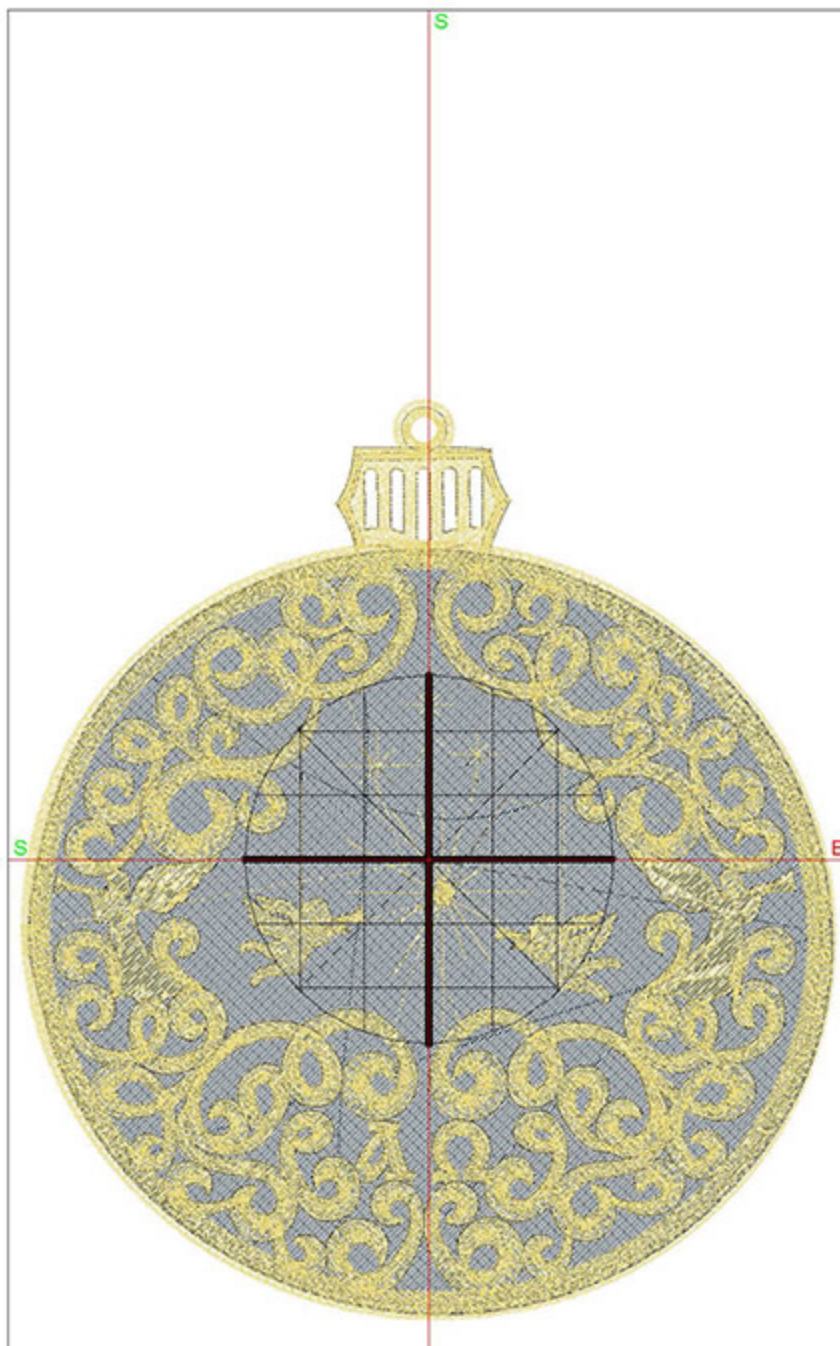

Design Worksheet

BERNINA Embroidery Software DesignerPlus

Design: TSOCTwoCherubs4x5

Stitches: 33121

Colors: 2

Height: 127.2 mm

Width: 112.6 mm

Zoom: 1.07

Total bobbin: 75.47m

Color Film:

#	Chart	Code	Name	Thread
1.	■	Madeira Polyneon 1506	Deep Steel Blue	89.68m
2.	■	Yenmet 7008 S-11	Gold Metallic	103.92m

Machine runtime: 0:45:31

Design Worksheet

BERNINA Embroidery Software DesignerPlus

Design: TSOCTwoCherubs5x7

Stitches: 39283

Colors: 2

Height: 143.7 mm

Width: 127.2 mm

Zoom: 0.94

Total bobbin: 95.42m

Color Film:

#	Chart	Code	Name	Thread
1.	■	Madeira Polyneon 1506	Deep Steel Blue	114.12m
2.	■	Yenmet 7008 S-11	Gold Metallic	125.47m

Machine runtime: 0:54:59