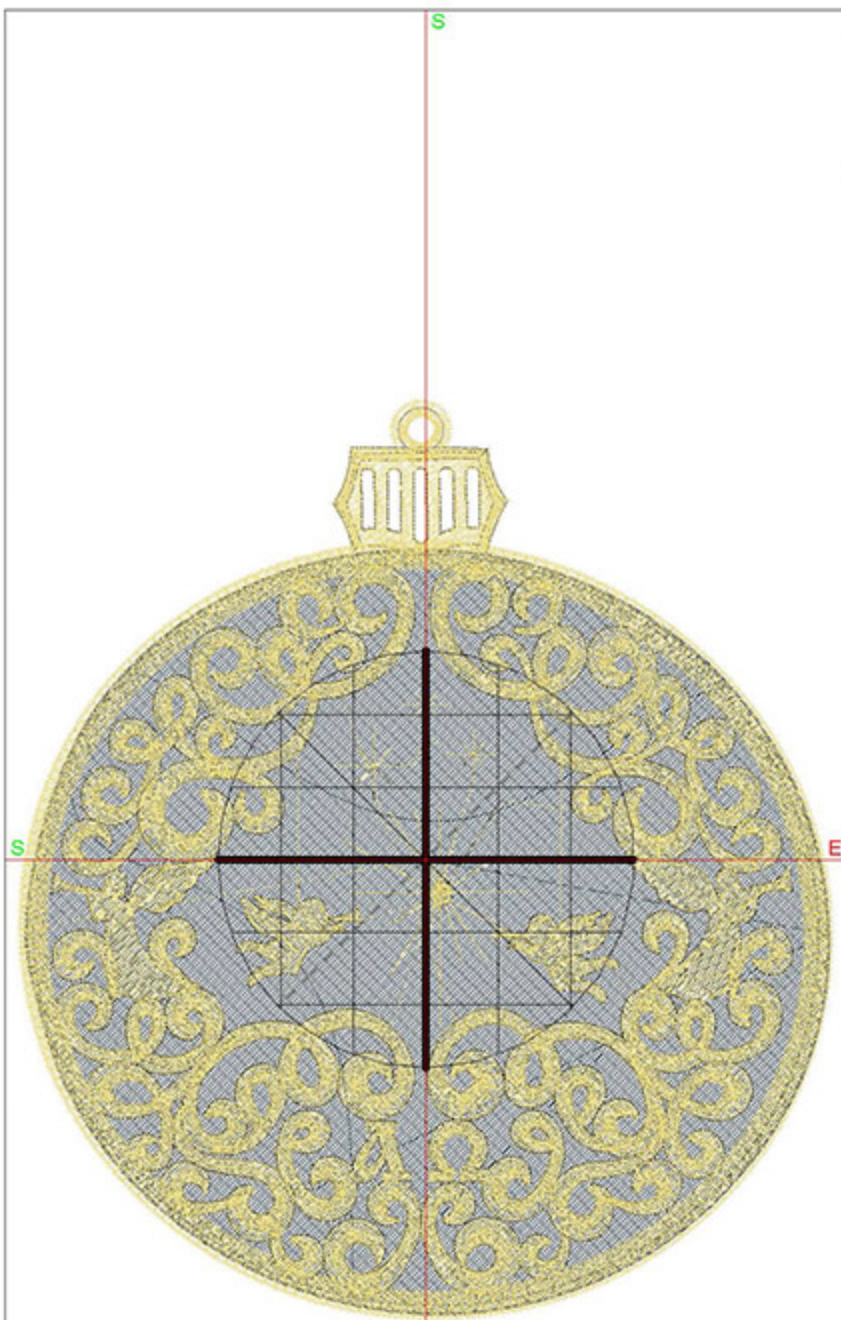

Design Worksheet

BERNINA Embroidery Software DesignerPlus

Design: TSOCTwoCherubs4x5

Stitches: 33121

Colors: 2

Height: 127.2 mm

Width: 112.6 mm

Zoom: 1.07

Total bobbin: 75.47m

Color Film:

#	Chart	Code	Name	Thread
1.	■	Madeira Polyneon 1506	Deep Steel Blue	89.68m
2.	■	Yenmet 7008 S-11	Gold Metallic	103.92m

Machine runtime: 0:45:31

Design Worksheet

BERNINA Embroidery Software DesignerPlus

Design: TSOCTwoCherubs5x7

Stitches: 39283

Colors: 2

Height: 143.7 mm

Width: 127.2 mm

Zoom: 0.94

Total bobbin: 95.42m

Color Film:

#	Chart	Code	Name	Thread
1.	■	Madeira Polyneon 1506	Deep Steel Blue	114.12m
2.	■	Yenmet 7008 S-11	Gold Metallic	125.47m

Machine runtime: 0:54:59