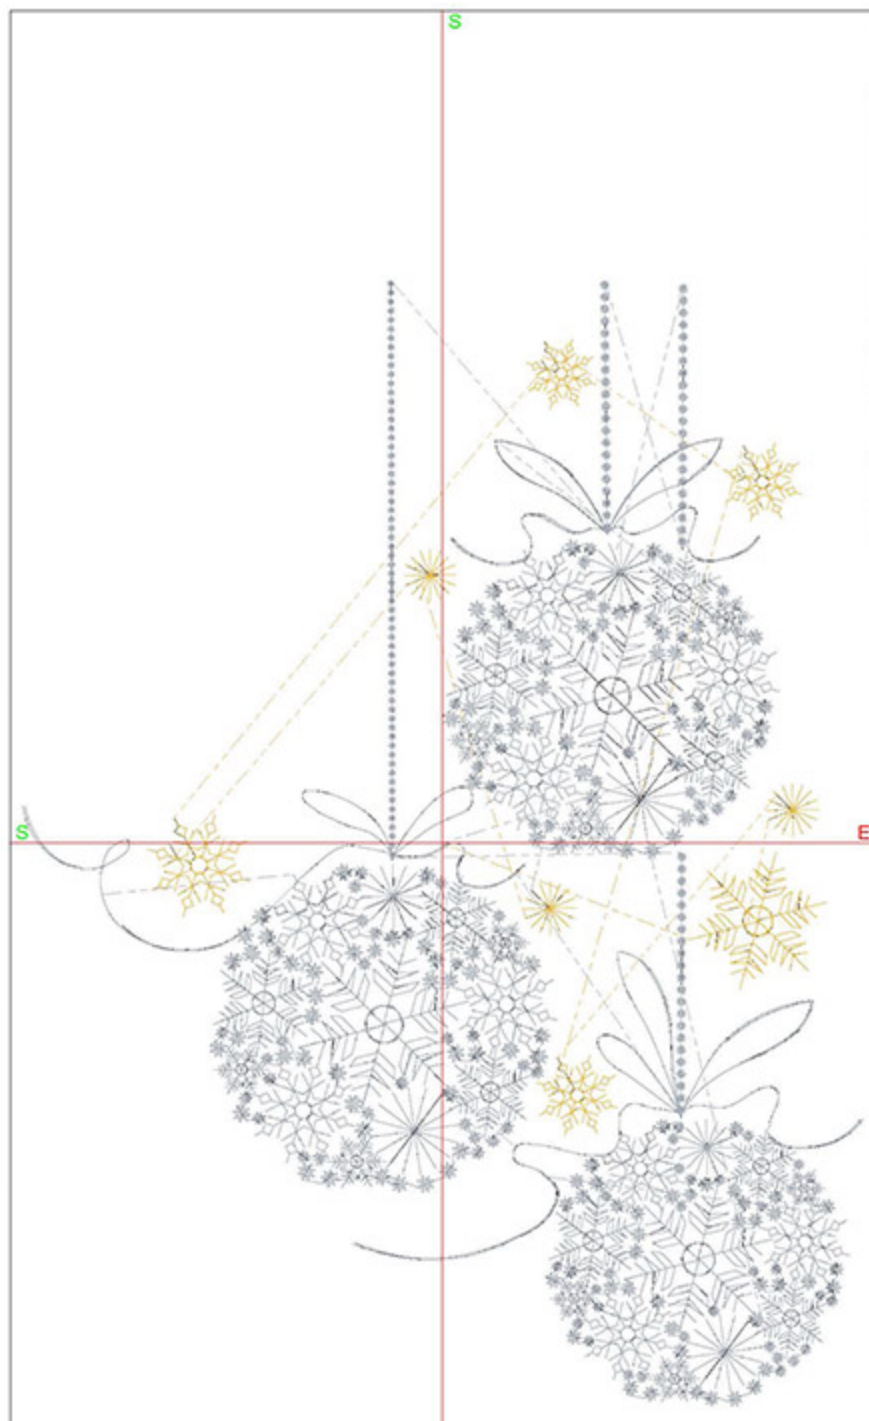

Design Worksheet

Zoom: 1.03

BERNINA Embroidery
Software DesignerPlus

	Name: CIESnowflakeRounds5x7.A RT60					
	Height:	170.3 mm				
	Width:	127.2 mm				
	Stitches:	16574				
	Colors:	2				
	Color changes:	1				
	Trims:	41				
	Machine format:	Bernina				
	Hoop:	Medium (180 x 130)				
	Total bobbin:	20.66m				
	Color Sequence:					
	#	Color	Code	Name	Chart	
	1.	2	1505	Polished Silver	Madeira Polyneon	
	2.	3	1670	Vegas Gold	Madeira Polyneon	
	Machine runtime:					
	Module	Runtime (hr:min:sec)				
	Default	0.46:49				

Design Worksheet

Zoom: 0.88

BERNINA Embroidery
Software DesignerPlus

Name: CIESnowflakeRounds6x8.A
RT

Height: 199.6 mm
Width: 149.1 mm
Stitches: 17636
Colors: 2
Color changes: 1
Trims: 74
Machine format: Bernina
Hoop: Medium (180 x 130)
Total bobbin: 24.32m

BERNINA Embroidery
Software DesignerPlus

Name: CIESnowflakeRounds8x10.
ART

Height: 249.6 mm
Width: 186.4 mm
Stitches: 20449
Colors: 2
Color changes: 1
Trims: 154
Machine format: Bernina
Hoop: Medium (180 x 130)
Total bobbin: 30.56m

BERNINA Embroidery
Software DesignerPlus

Name: CIESnowflakeRounds12x12.
ART

Height: 299.6 mm
Width: 223.8 mm
Stitches: 22578
Colors: 2
Color changes: 1
Trims: 190
Machine format: Bernina
Hoop: Medium (180 x 130)
Total bobbin: 36.55m