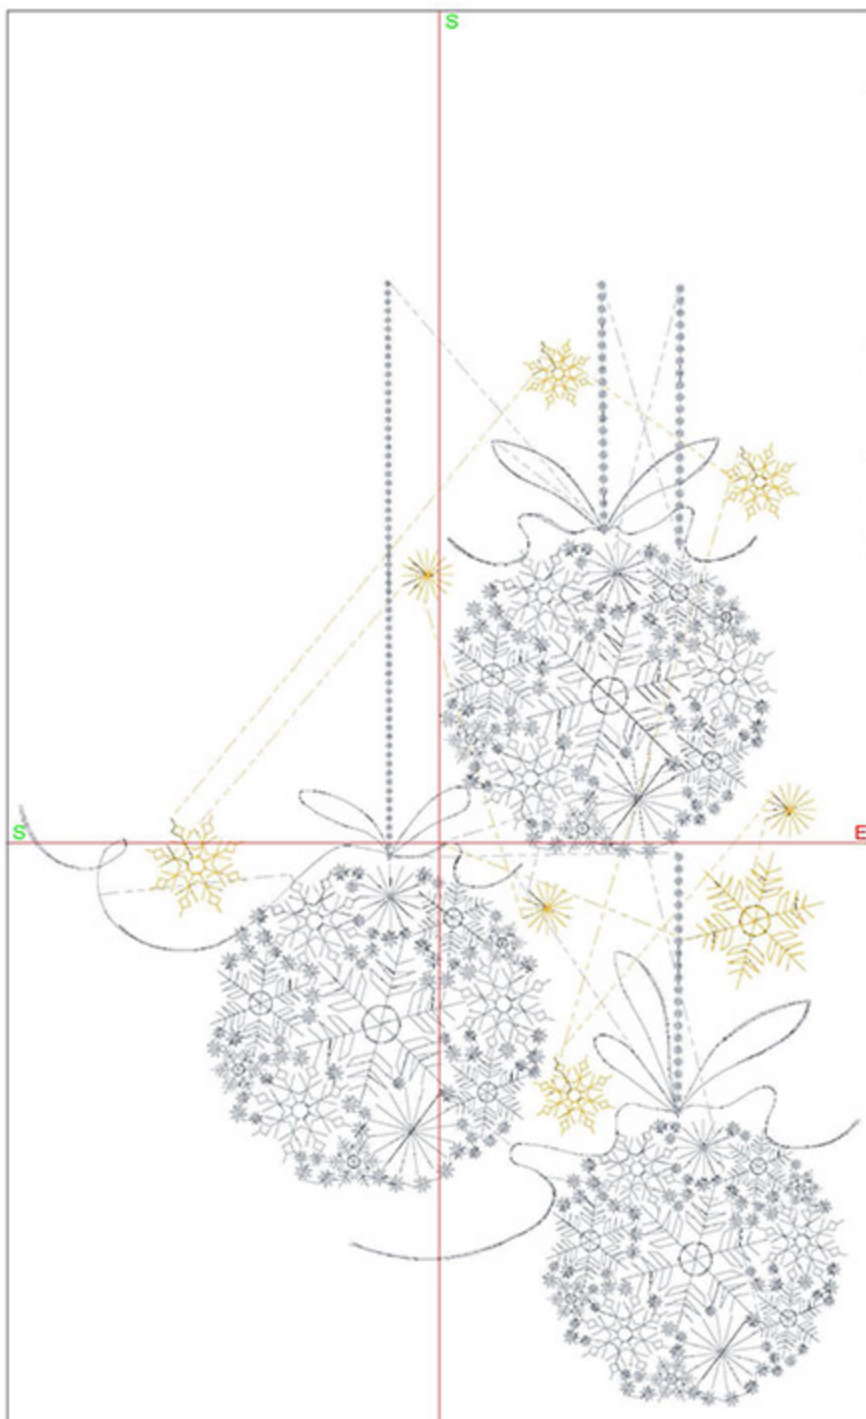

Design Worksheet

Zoom: 1.03

BERNINA Embroidery
Software DesignerPlus

	Name: CIESnowflakeRounds5x7.A RT60					
	Height:	170.3 mm				
	Width:	127.2 mm				
	Stitches:	16574				
	Colors:	2				
	Color changes:	1				
	Trims:	41				
	Machine format:	Bernina				
	Hoop:	Medium (180 x 130)				
	Total bobbin:	20.66m				
	Color Sequence:					
	#	Color	Code	Name	Chart	
	1.	2	1505	Polished Silver	Madeira Polyneon	
	2.	3	1670	Vegas Gold	Madeira Polyneon	
	Machine runtime:					
	Module	Runtime (hr:min:sec)				
	Default	0.46:49				

Design Worksheet

Zoom: 0.88

BERNINA Embroidery
Software DesignerPlus

Name: CIESnowflakeRounds6x8.A
RT

Height: 199.6 mm
Width: 149.1 mm
Stitches: 17636
Colors: 2
Color changes: 1
Trims: 74
Machine format: Bernina
Hoop: Medium (180 x 130)
Total bobbin: 24.32m

BERNINA Embroidery
Software DesignerPlus

Name: CIESnowflakeRounds8x10.
ART

Height: 249.6 mm
Width: 186.4 mm
Stitches: 20449
Colors: 2
Color changes: 1
Trims: 154
Machine format: Bernina
Hoop: Medium (180 x 130)
Total bobbin: 30.56m

BERNINA Embroidery
Software DesignerPlus

Name: CIESnowflakeRounds12x12.
ART

Height: 299.6 mm
Width: 223.8 mm
Stitches: 22578
Colors: 2
Color changes: 1
Trims: 190
Machine format: Bernina
Hoop: Medium (180 x 130)
Total bobbin: 36.55m