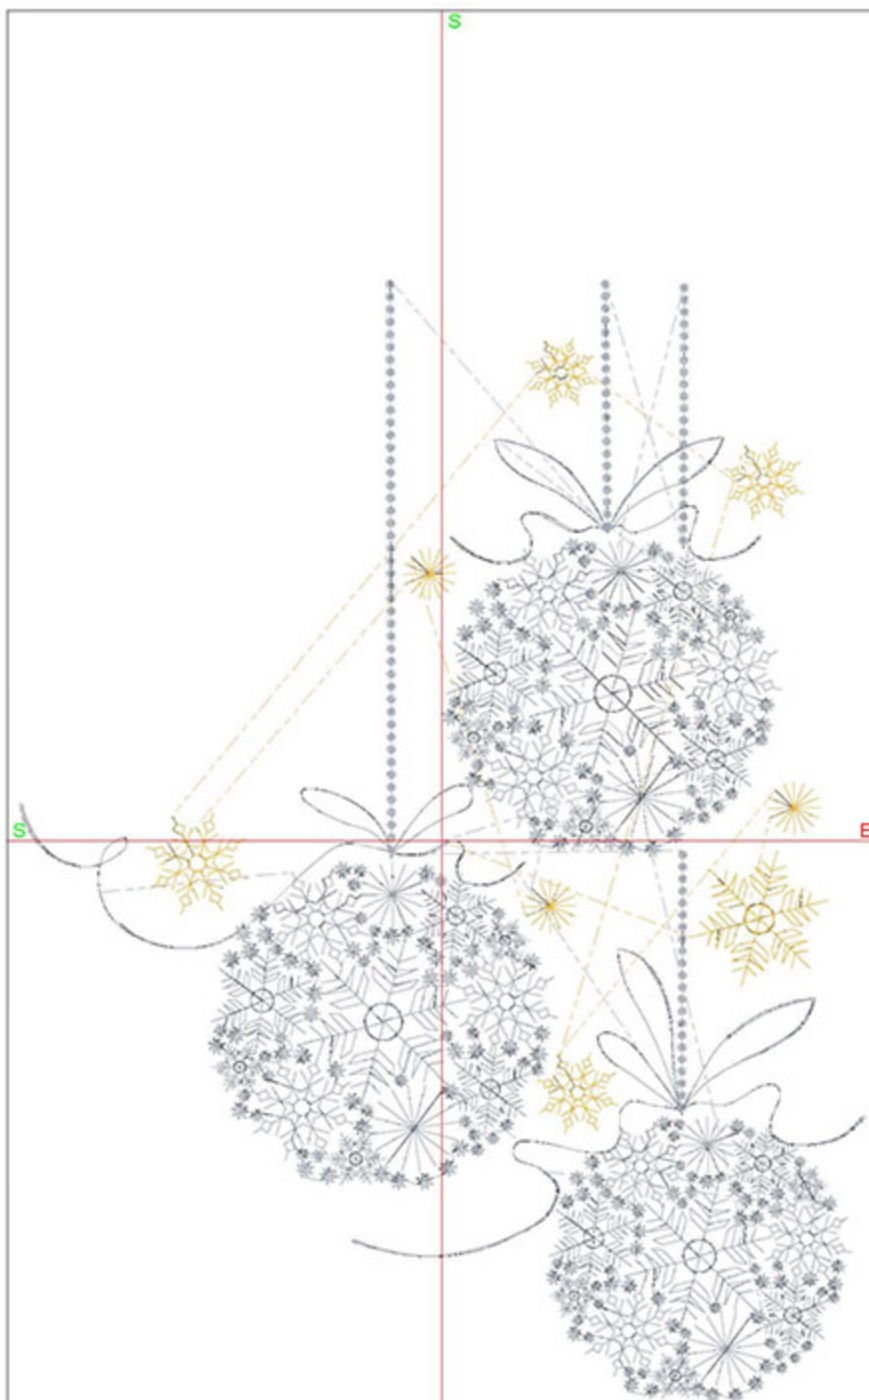

Design Worksheet

Zoom: 1.03

BERNINA Embroidery
Software DesignerPlus

	Name: CIESnowflakeRounds5x7.A RT60					
	Height:	170.3 mm				
	Width:	127.2 mm				
	Stitches:	16574				
	Colors:	2				
	Color changes:	1				
	Trims:	41				
	Machine format:	Bernina				
	Hoop:	Medium (180 x 130)				
	Total bobbin:	20.66m				
	Color Sequence:					
	#	Color	Code	Name	Chart	
	1.	2	1505	Polished Silver	Madeira Polyneon	
	2.	3	1670	Vegas Gold	Madeira Polyneon	
	Machine runtime:					
	Module	Runtime (hr:min:sec)				
	Default	0.46:49				

Design Worksheet

Zoom: 0.88

BERNINA Embroidery
Software DesignerPlus

Name: CIESnowflakeRounds6x8.A
RT

Height: 199.6 mm
Width: 149.1 mm
Stitches: 17636
Colors: 2
Color changes: 1
Trims: 74
Machine format: Bernina
Hoop: Medium (180 x 130)
Total bobbin: 24.32m

BERNINA Embroidery
Software DesignerPlus

Name: CIESnowflakeRounds8x10.
ART

Height: 249.6 mm
Width: 186.4 mm
Stitches: 20449
Colors: 2
Color changes: 1
Trims: 154
Machine format: Bernina
Hoop: Medium (180 x 130)
Total bobbin: 30.56m