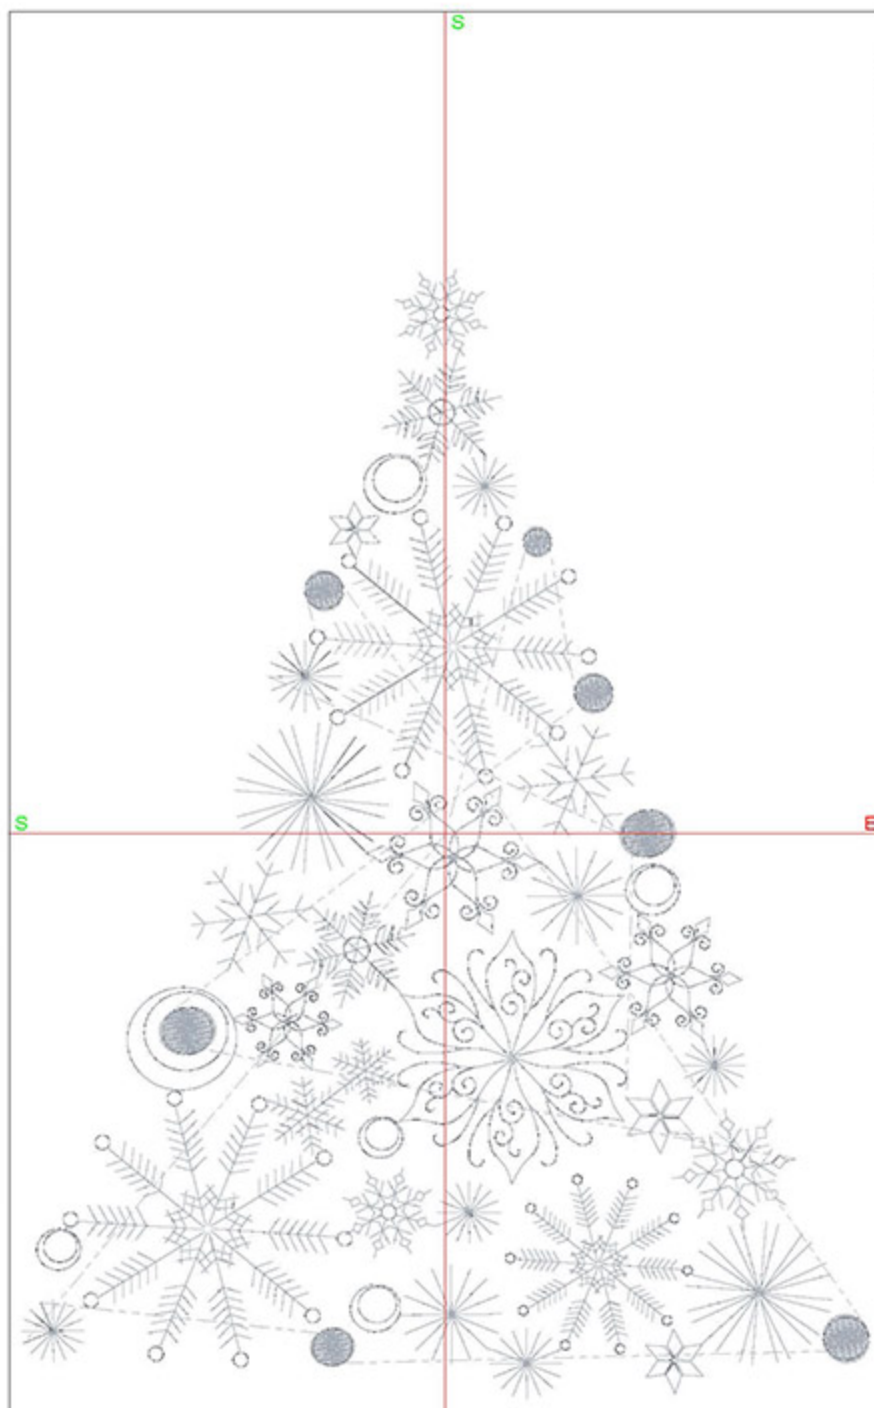

Design Worksheet

Zoom: 1.03

BERNINA Embroidery  
Software DesignerPlus

Name: CIESnowflakeTree5x7.ART

Height: 172.8 mm  
 Width: 127.1 mm  
 Stitches: 10655  
 Colors: 1  
 Color changes: 0  
 Trims: 10  
 Machine format: Bernina  
 Hoop: BERNINA E16 9cm - 3.51in Round  
 Total bobbin: 13.25m

Name: CIESnowflakeTree6x8.ART

Height: 199.6 mm

Width: 146.8 mm

Stitches: 11519

Colors: 1

Color changes: 0

Trims: 11

Machine format: Bernina

Hoop: BERNINA E16 9cm - 3.51in Round

Total bobbin: 15.00m

Color Sequence:

#	Color	Code	Name	Chart
1.	2	1505	Polished Silver	Madeira Polyneon

Machine runtime:

Module	Runtime (hr:min:sec)
Default	0:28:18

Design Worksheet

Zoom: 0.72

BERNINA Embroidery  
Software DesignerPlus

Name: CIESnowflakeTree8x10.ART

Height: 249.6 mm

Width: 183.6 mm

Stitches: 23200

Colors: 1

Color changes: 0