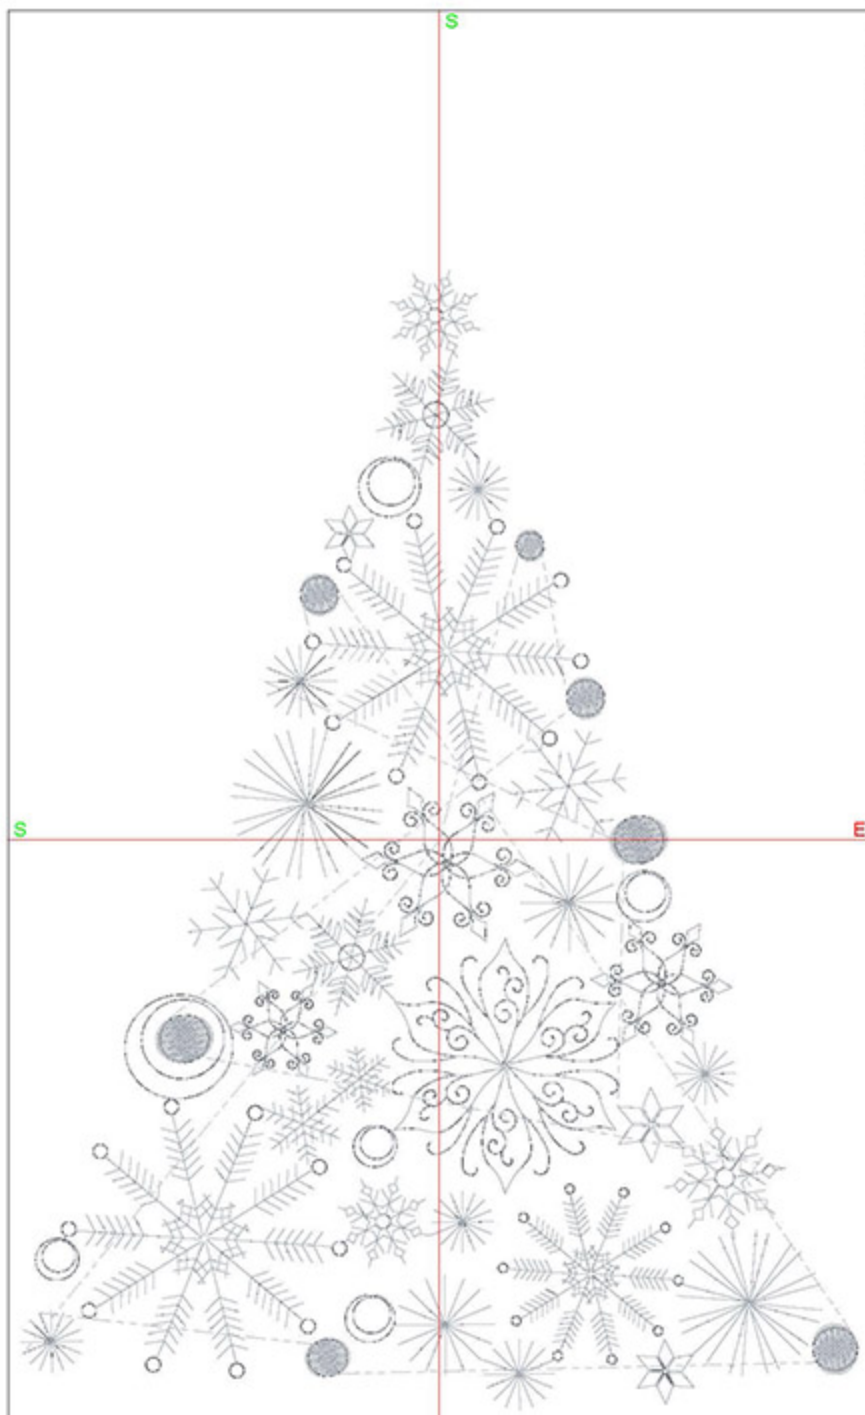

Design Worksheet

Zoom: 1.03

BERNINA Embroidery  
Software DesignerPlus

Name: CIESnowflakeTree5x7.ART

Height: 172.8 mm  
 Width: 127.1 mm  
 Stitches: 10655  
 Colors: 1  
 Color changes: 0  
 Trims: 10  
 Machine format: Bernina  
 Hoop: BERNINA E16 9cm - 3.51in Round  
 Total bobbin: 13.25m

Color Sequence:

#	Color	Code	Name	Chart
1.	2	1505	Polished Silver	Madeira Polyneon

Machine runtime:

Module	Runtime (hr:min:sec)
Default	0:26:08

Design Worksheet

Zoom: 0.89

BERNINA Embroidery  
Software DesignerPlus

Name: CIESnowflakeTree6x8.ART

Height: 199.6 mm

Width: 146.8 mm

Stitches: 11519

Colors: 1

Color changes: 0

Trims: 11

Machine format: Bernina