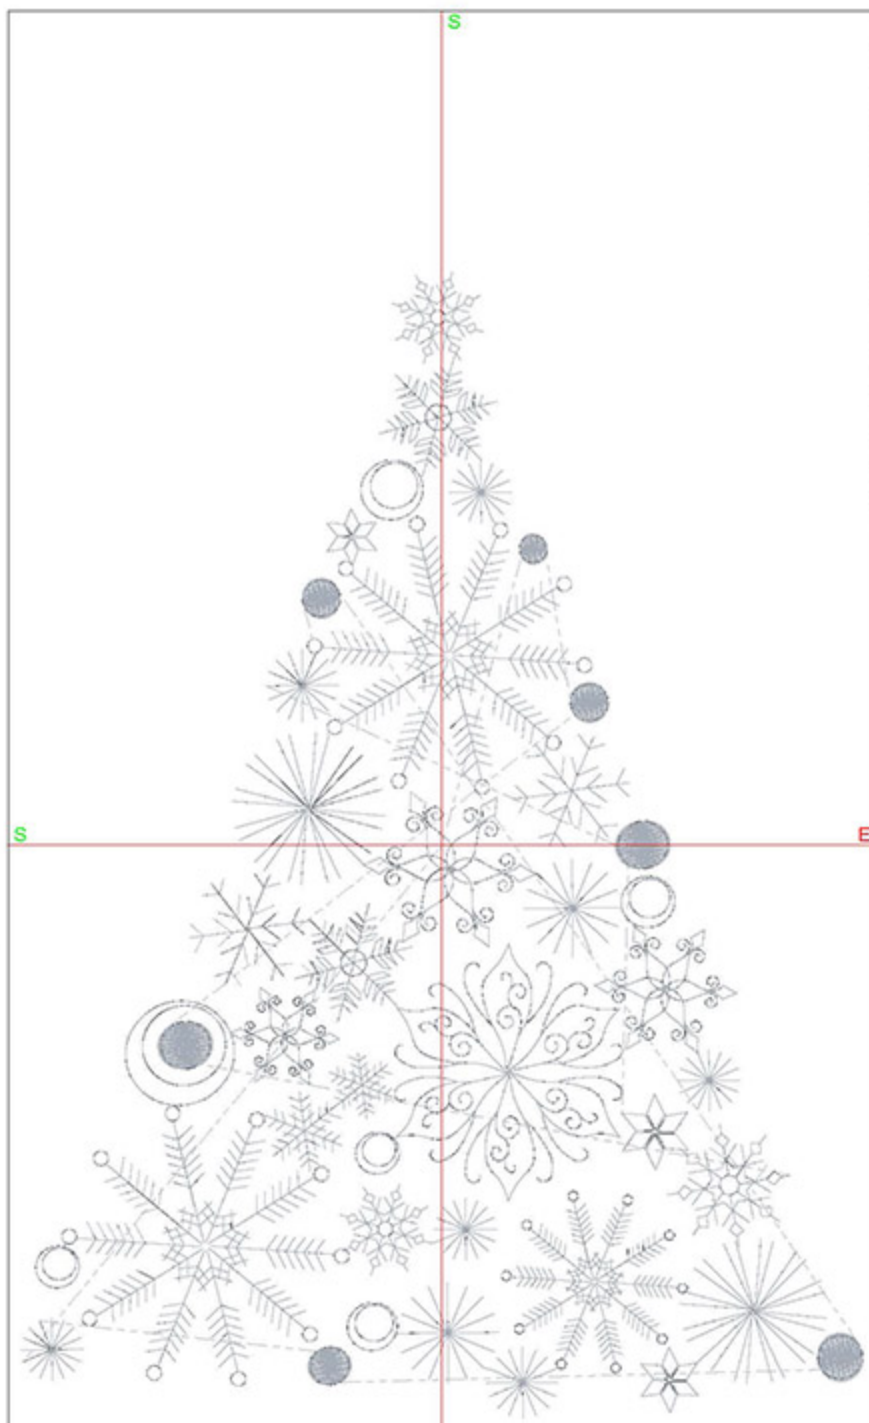

Design Worksheet

Zoom: 1.03

BERNINA Embroidery  
Software DesignerPlus

Name: CIESnowflakeTree5x7.ART

Height: 172.8 mm  
 Width: 127.1 mm  
 Stitches: 10655  
 Colors: 1  
 Color changes: 0  
 Trims: 10  
 Machine format: Bernina  
 Hoop: BERNINA E16 9cm - 3.51in Round  
 Total bobbin: 13.25m

Zoom: 0.72

BERNINA Embroidery  
Software DesignerPlus

Name: CIESnowflakeTree8x10.ART

Height: 249.6 mm

Width: 183.6 mm

Stitches: 23200

Colors: 1

Color changes: 0

Trims: 10

Machine format: Bernina

Hoop: BERNINA E16 9cm - 3.51in Round

Total bobbin: 32.11m

Color Sequence:

#	Color	Code	Name	Chart
1.	2	1505	Polished Silver	Madeira Polyneon

Machine runtime:

Module	Runtime (hr:min:sec)
Default	0:54:01

Default 0:54:01

Design Worksheet

Zoom: 0.60

BERNINA Embroidery  
Software DesignerPlus

Name: CIESnowflakeTree12x12.AR  
T

Height: 299.6 mm  
Width: 220.3 mm  
Stitches: 27154  
Colors: 1  
Color changes: 0  
Trims: 12  
Machine format: Bernina  
Hoop: BERNINA E16 9cm - 3.51in Round  
Total bobbin: 39.20m