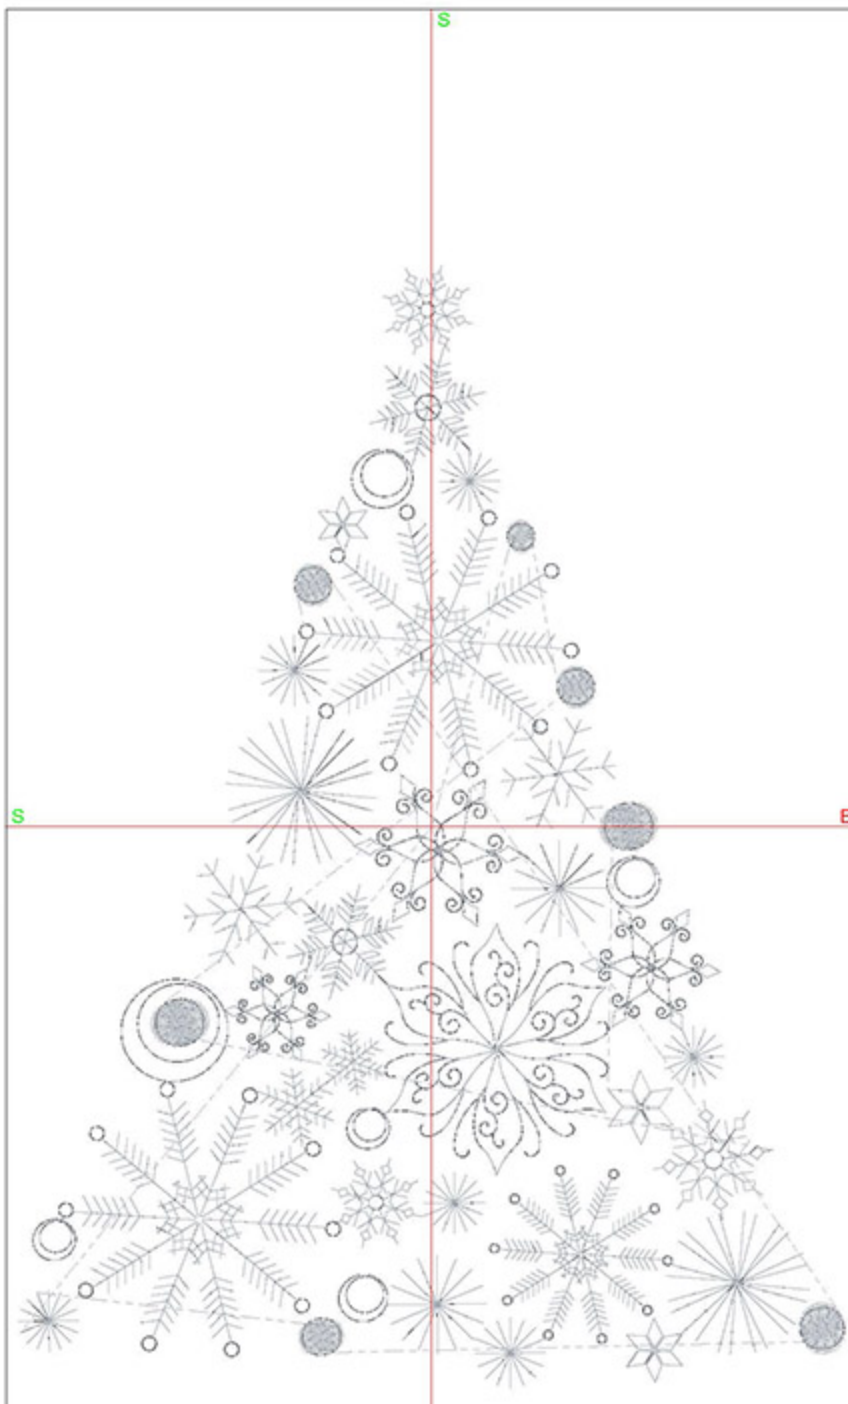

Design Worksheet

Zoom: 1.03

BERNINA Embroidery  
Software DesignerPlus

Name: CIESnowflakeTree5x7.ART

Height: 172.8 mm  
 Width: 127.1 mm  
 Stitches: 10655  
 Colors: 1  
 Color changes: 0  
 Trims: 10  
 Machine format: Bernina  
 Hoop: BERNINA E16 9cm - 3.51in Round  
 Total bobbin: 13.25m

Name: CIESnowflakeTree6x8.ART

Height: 199.6 mm

Width: 146.8 mm

Stitches: 11519

Colors: 1

Color changes: 0

Trims: 11

Machine format: Bernina